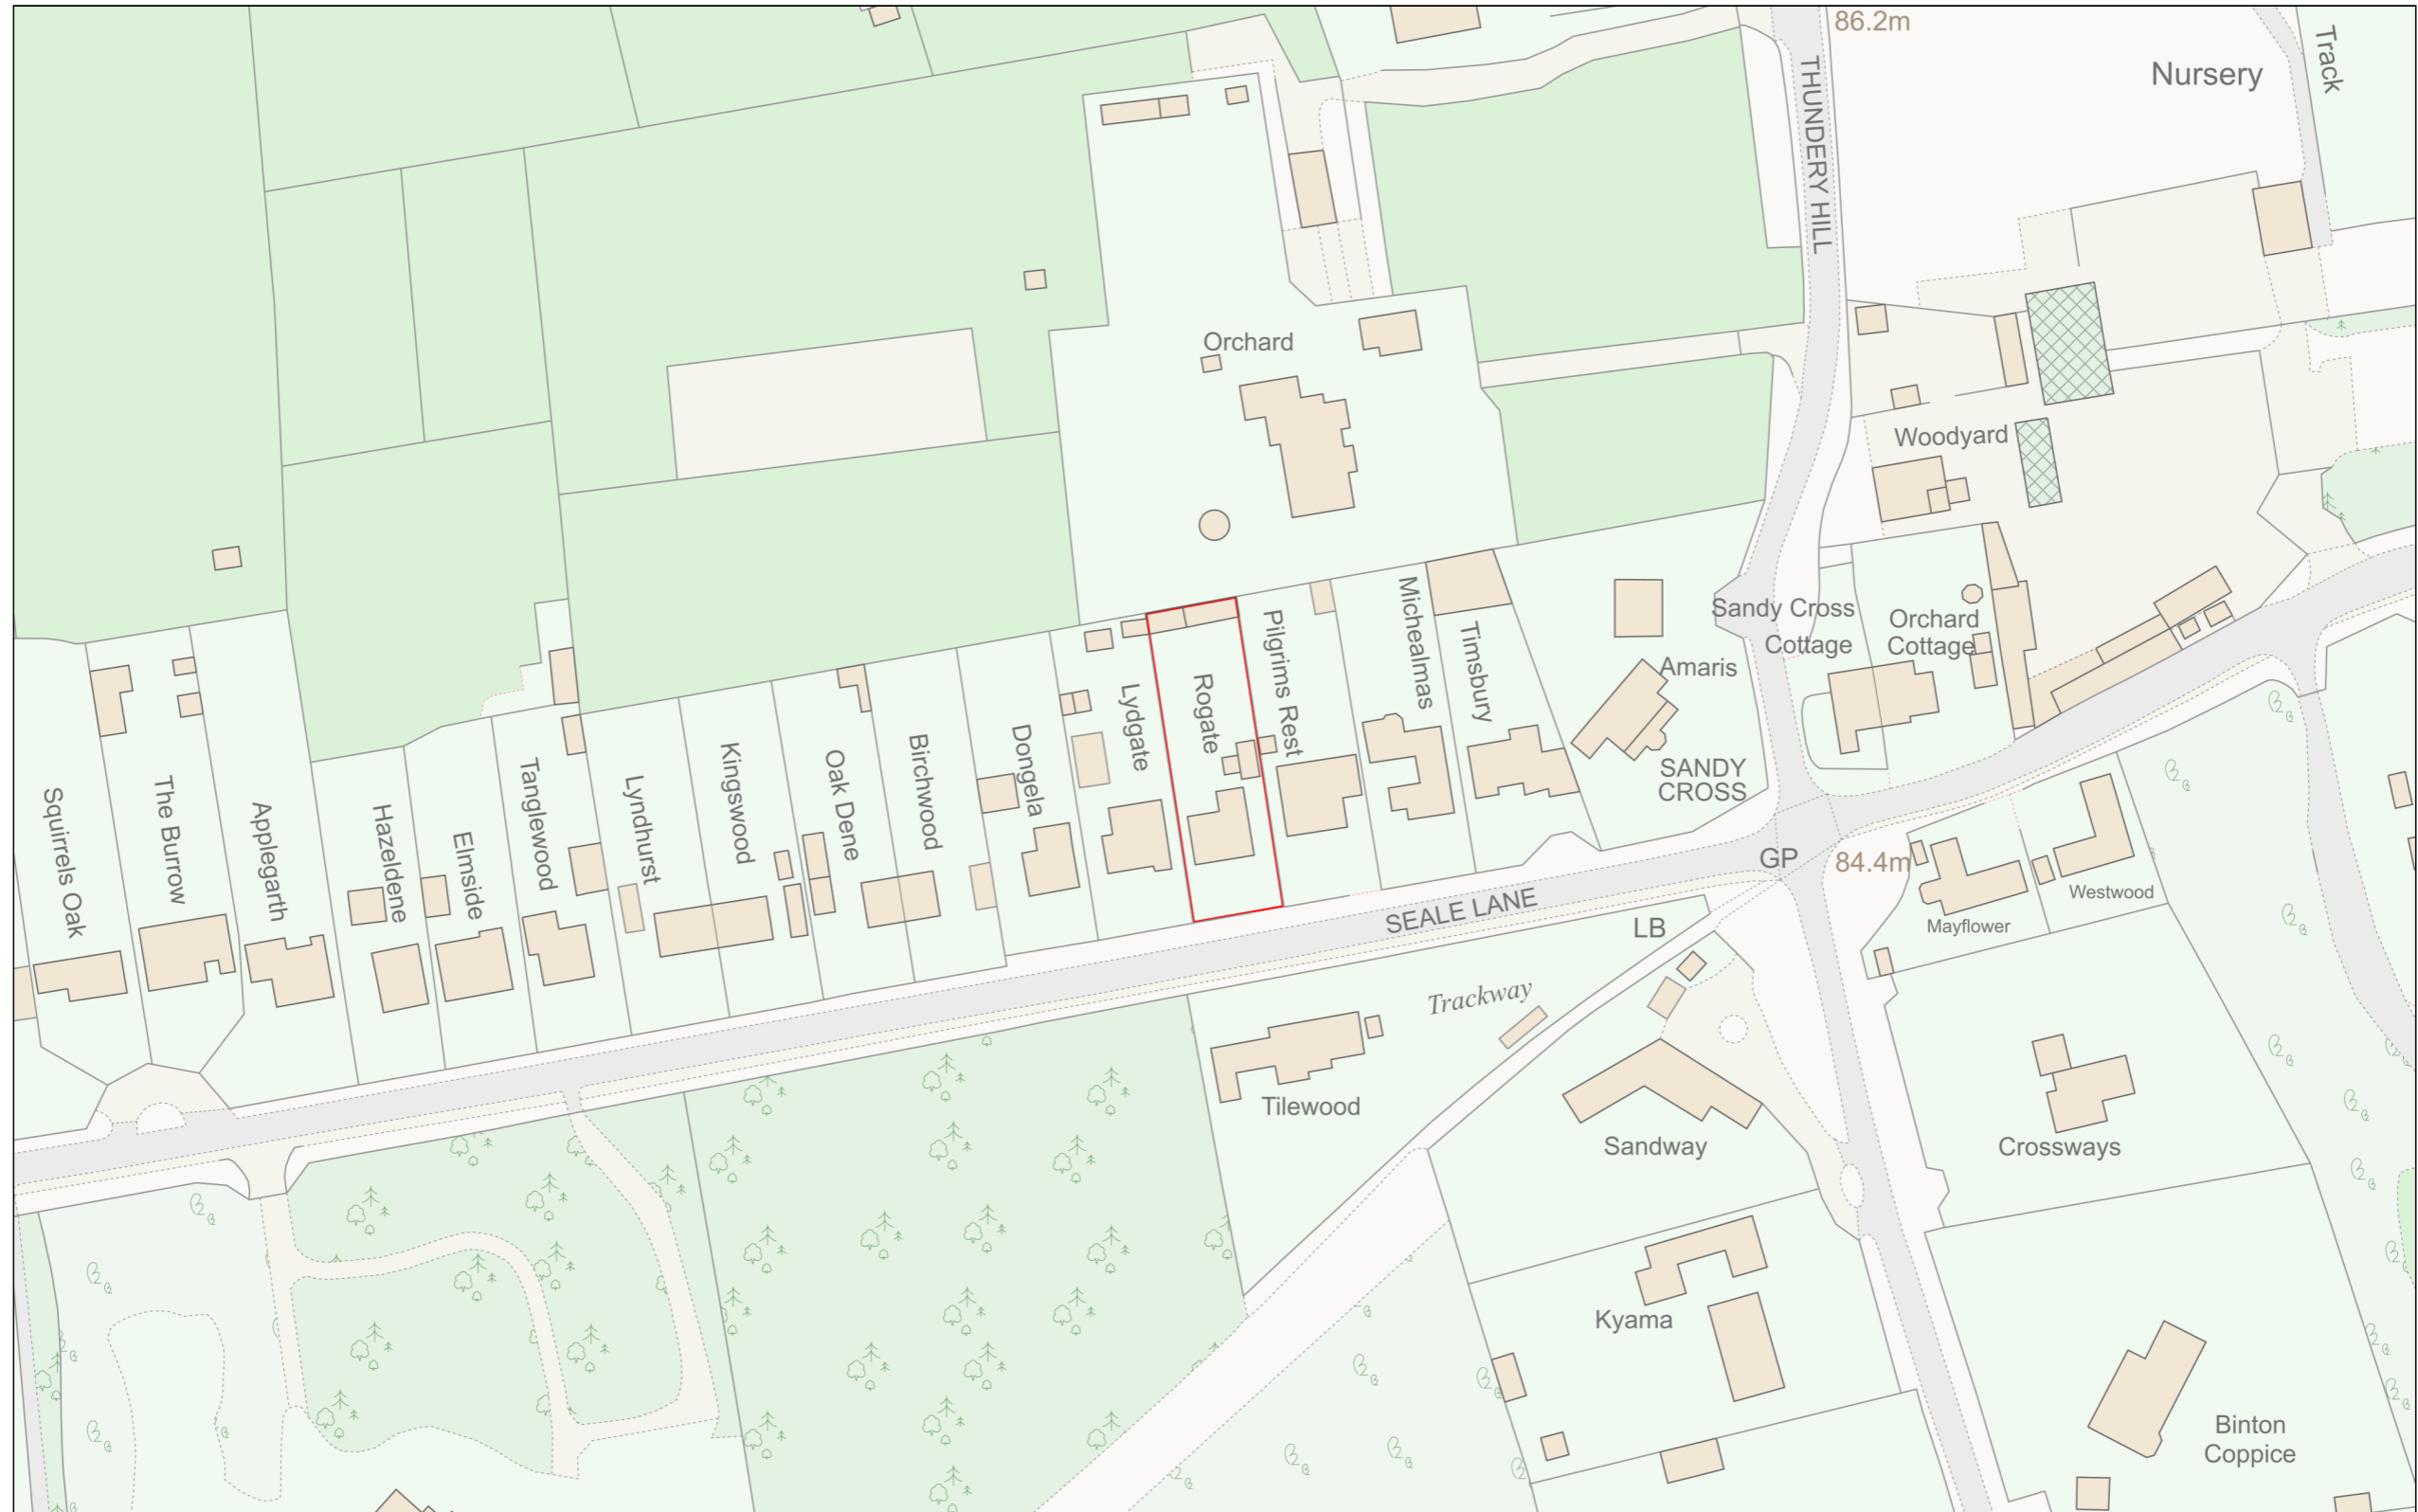

Location Plan

Site Address: Rogate, Seale Lane, Seale, GU10 1LF

Date Produced: 29-Nov-2023

Scale: 1:1250 @A3

Planning Portal Reference: PP-12641577v1