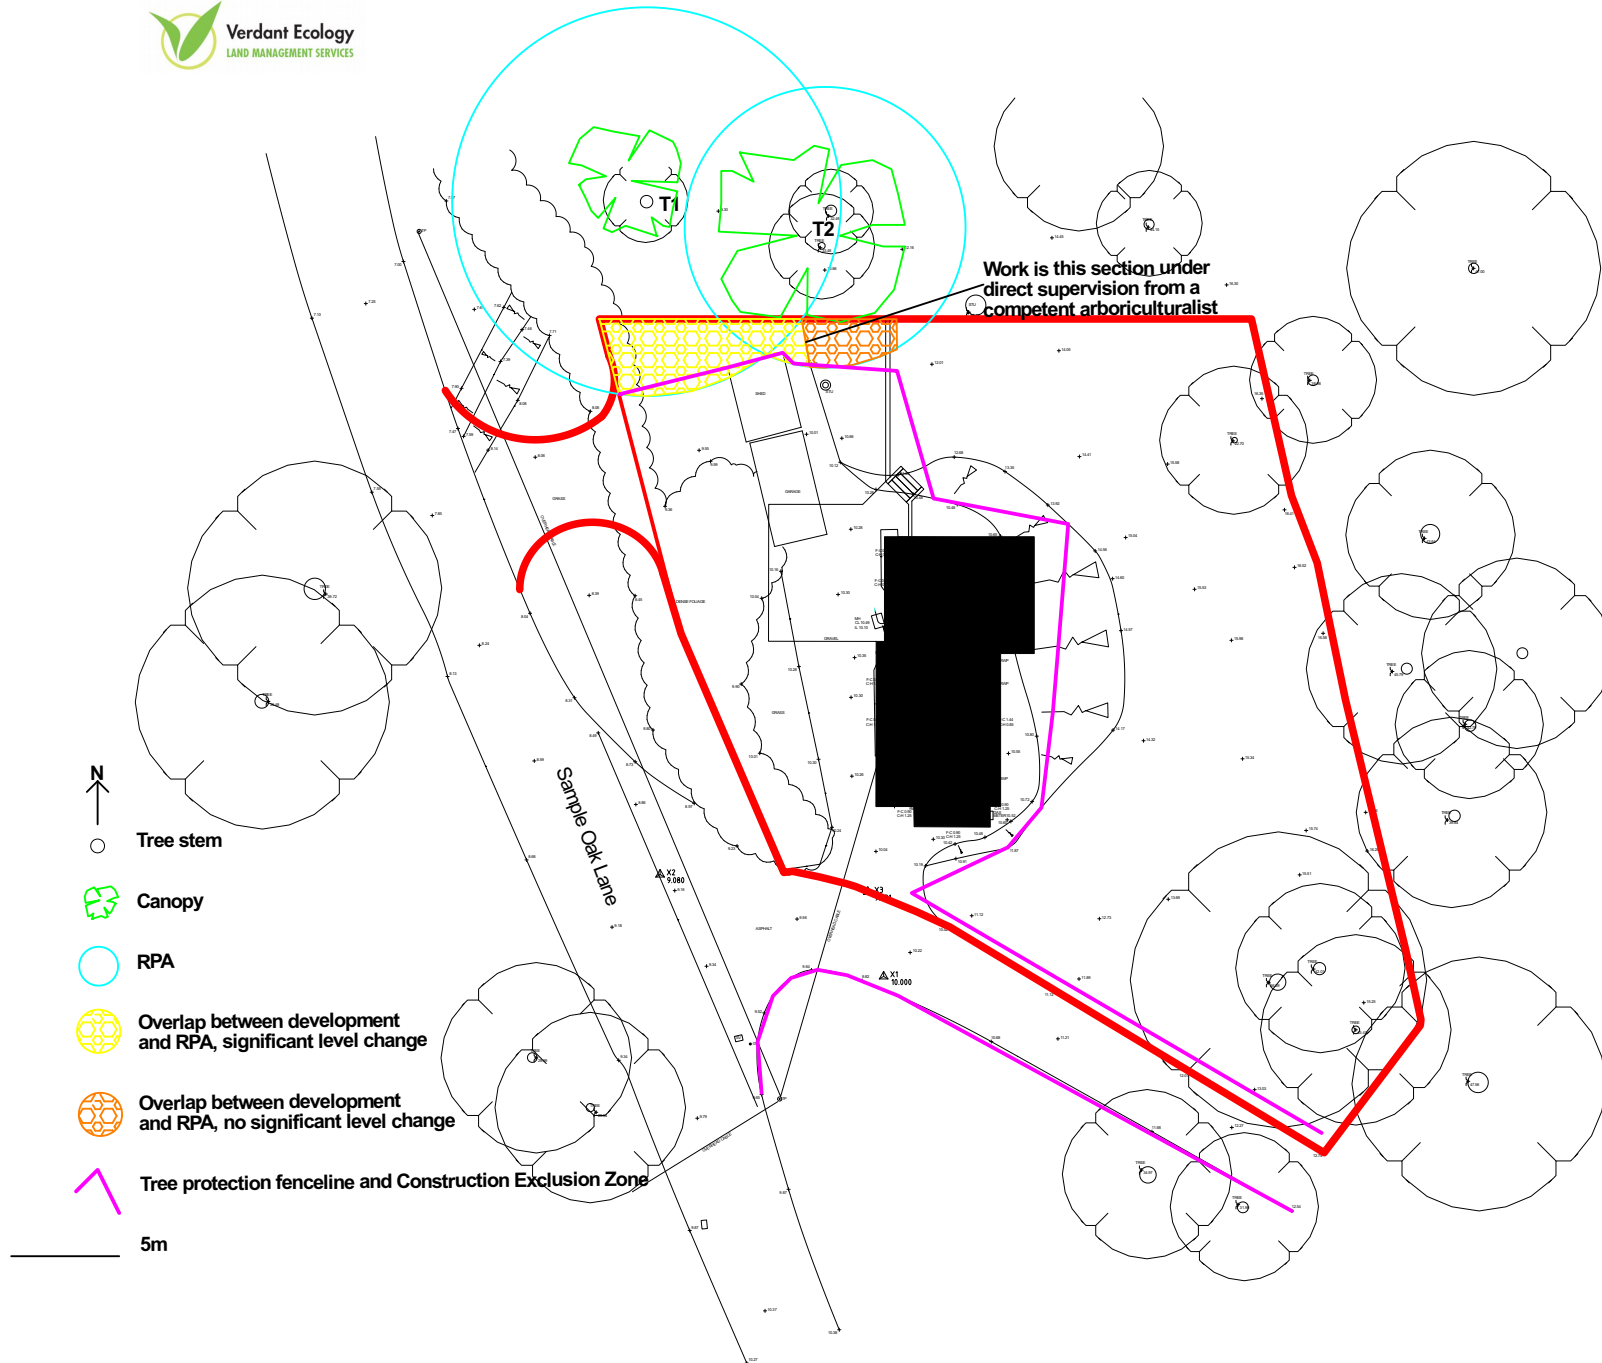

Brantyngheshay Lodge - Construction Exclusion Zone

Work in this section under direct supervision from a competent arboriculturalist

○ Tree stem

Canopy

RPA

Overlap between development and RPA, significant level change

Overlap between development and RPA, no significant level change

Tree protection fenceline and Construction Exclusion Zone

5m