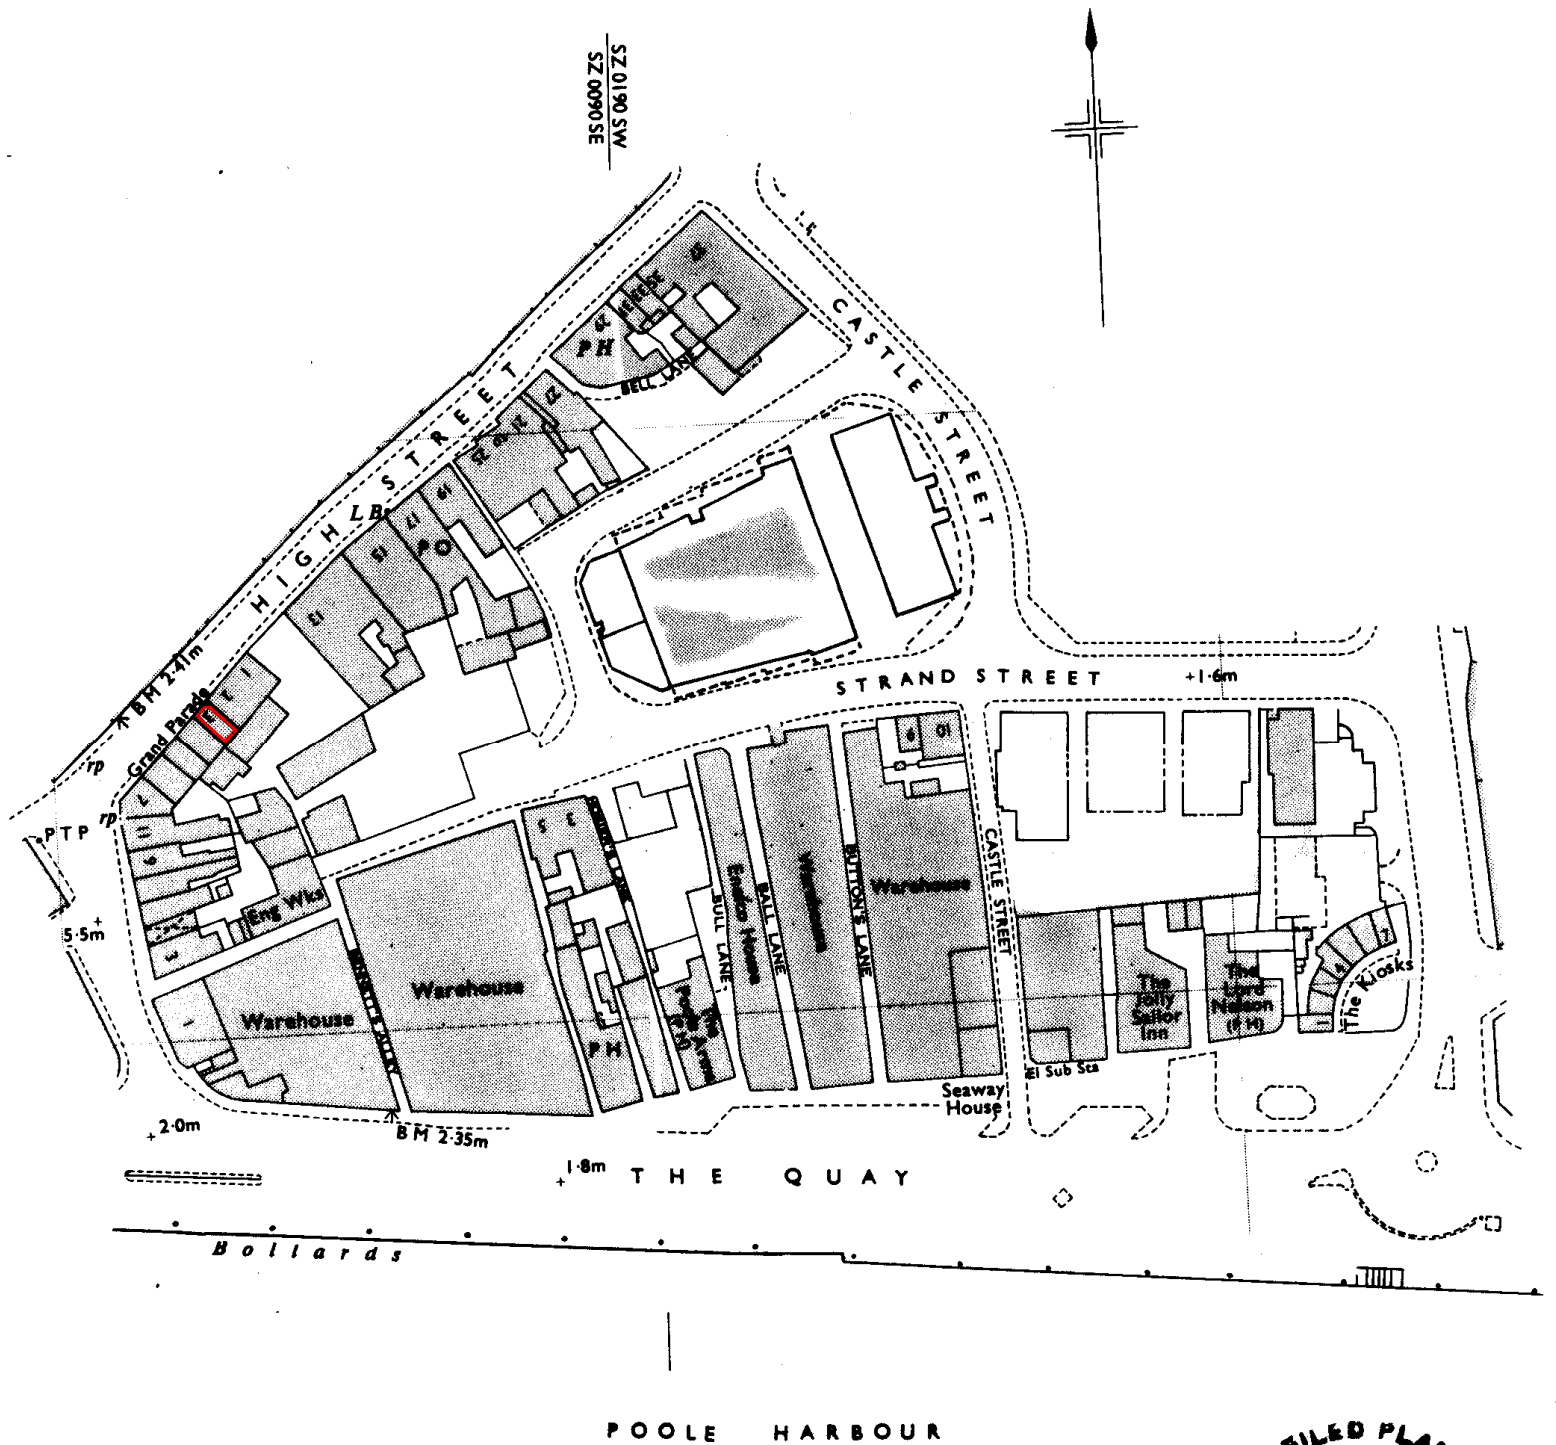

H.M. LAND REGISTRY		TITLE NUMBER	
		DT218824	
ORDNANCE SURVEY PLAN REFERENCE	SZ 0190	SECTION A	Scale 1/1250
COUNTY DORSET	DISTRICT POOLE		© Crown copyright 1991

This is a copy of the title plan on 10 NOV 2023 at 17:39:04. This copy does not take account of any application made after that time even if still pending in HM Land Registry when this copy was issued.

This copy is not an 'Official Copy' of the title plan. An official copy of the title plan is admissible in evidence in a court to the same extent as the original. A person is entitled to be indemnified by the registrar if he or she suffers loss by reason of a mistake in an official copy. If you want to obtain an official copy, the HM Land Registry web site explains how to do this.

HM Land Registry endeavours to maintain high quality and scale accuracy of title plan images. The quality and accuracy of any print will depend on your printer, your computer and its print settings. This title plan shows the general position, not the exact line, of the boundaries. It may be subject to distortions in scale. Measurements scaled from this plan may not match measurements between the same points on the ground.