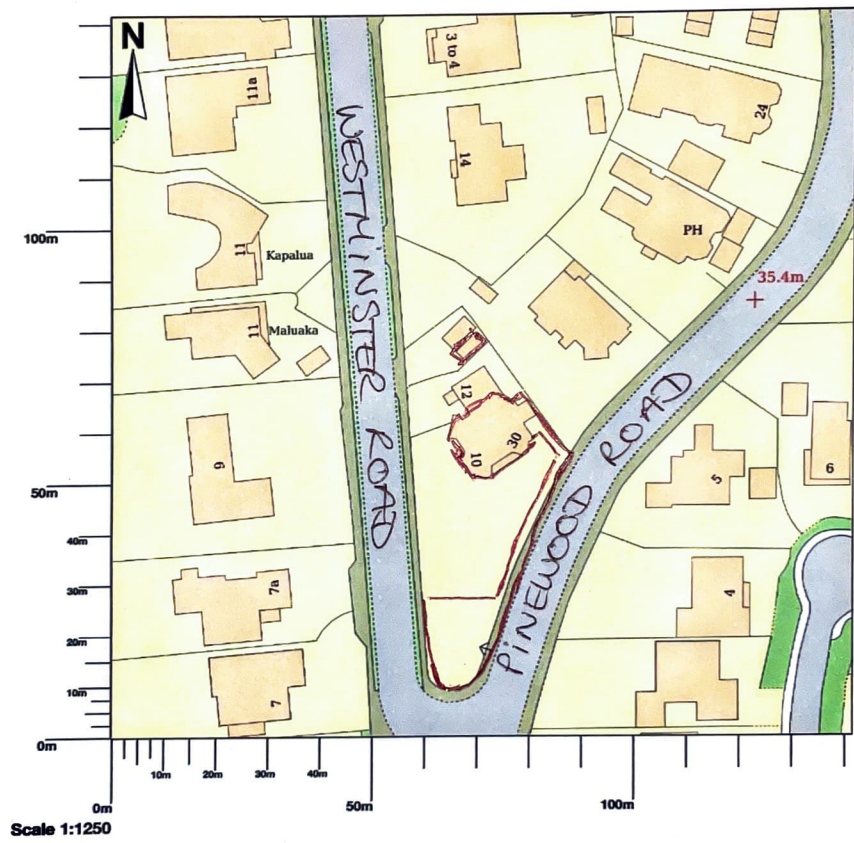

30 Pinewood Road, Branksome Park, Poole, BH13 6JS

© Crown copyright and database rights 2023 OS 100054135. Map area bounded by: 406576,89990 406718,90132.
 Produced on 20 September 2023 from the OS National Geographic Database. Supplied by UKPlanningMaps.com.
 Unique plan reference: p2e/uk/1003482/1352571