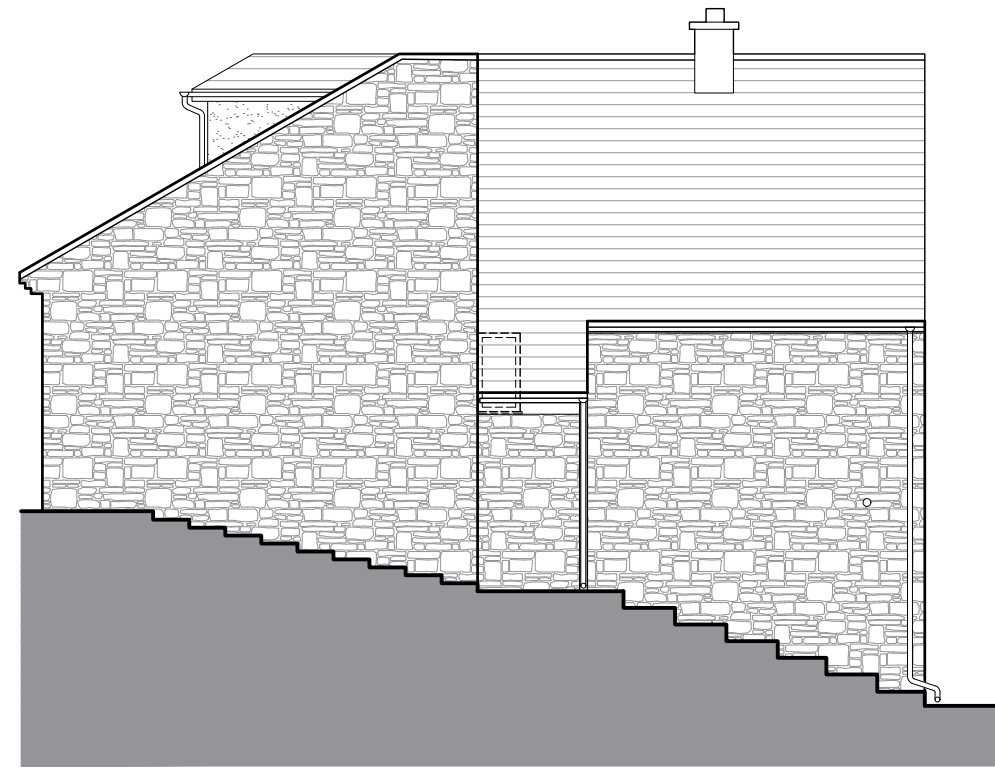

EAST ELEVATION

SOUTH ELEVATION

WEST ELEVATION

NORTH ELEVATION

Revision	Date	Initials	Notes
Project			

WESTBURY SUB-MENDIP  
 APPLE ROCK

Title  
 Elevations,  
 As Existing  
 Stage  
 SURVEY

**0<sup>2</sup>** benjamin + beauchamp  
 architecture design conservation  
 the borough studios, the borough,  
 wedmore, somerset BS28 4EB  
 T 01934 713313 F 01934 713314

Drawn By ER Date 21/08/23 Scale 1:100 at A3  
 Drawing No. 0990.S.002 -