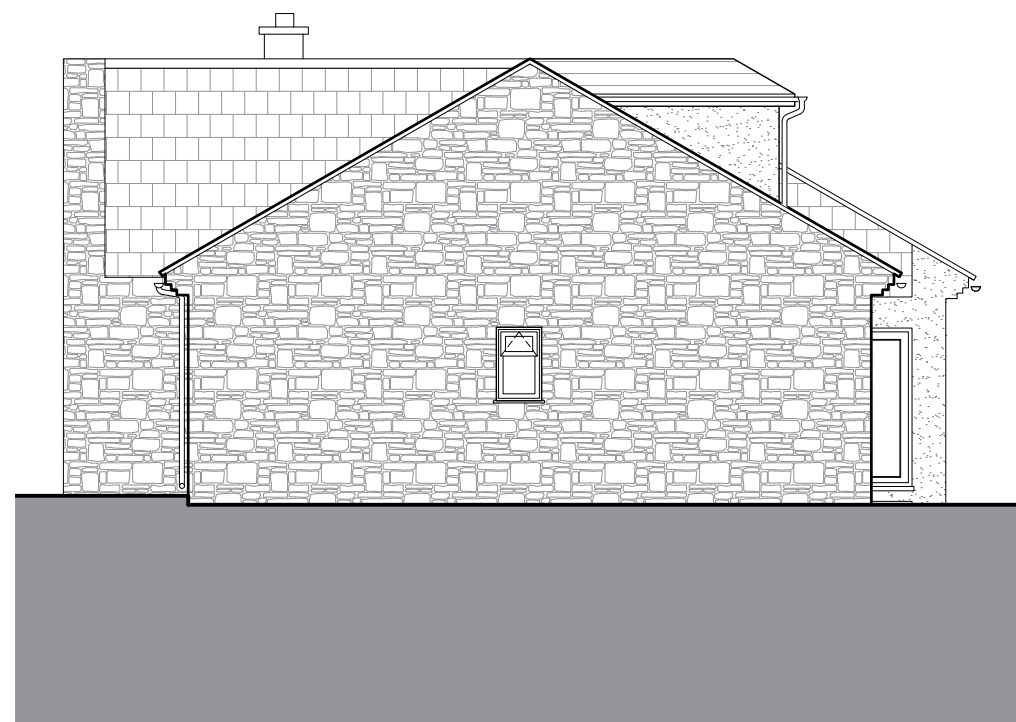

EAST ELEVATION

SOUTH ELEVATION

WEST ELEVATION

NORTH ELEVATION

Revision	Date	Initials	Notes
Project			

WESTBURY SUB-MENDIP  
 APPLE ROCK

Title  
 Elevations,  
 As Existing  
 Stage  
 SURVEY

**0<sup>2</sup>** benjamin + beauchamp  
 architecture design conservation  
 the borough studios, the borough,  
 wedmore, somerset BS28 4EB  
 T 01934 713313 F 01934 713314

Drawn By ER Date 21/08/23 Scale 1:100 at A3  
 Drawing No. 0990.S.002 -