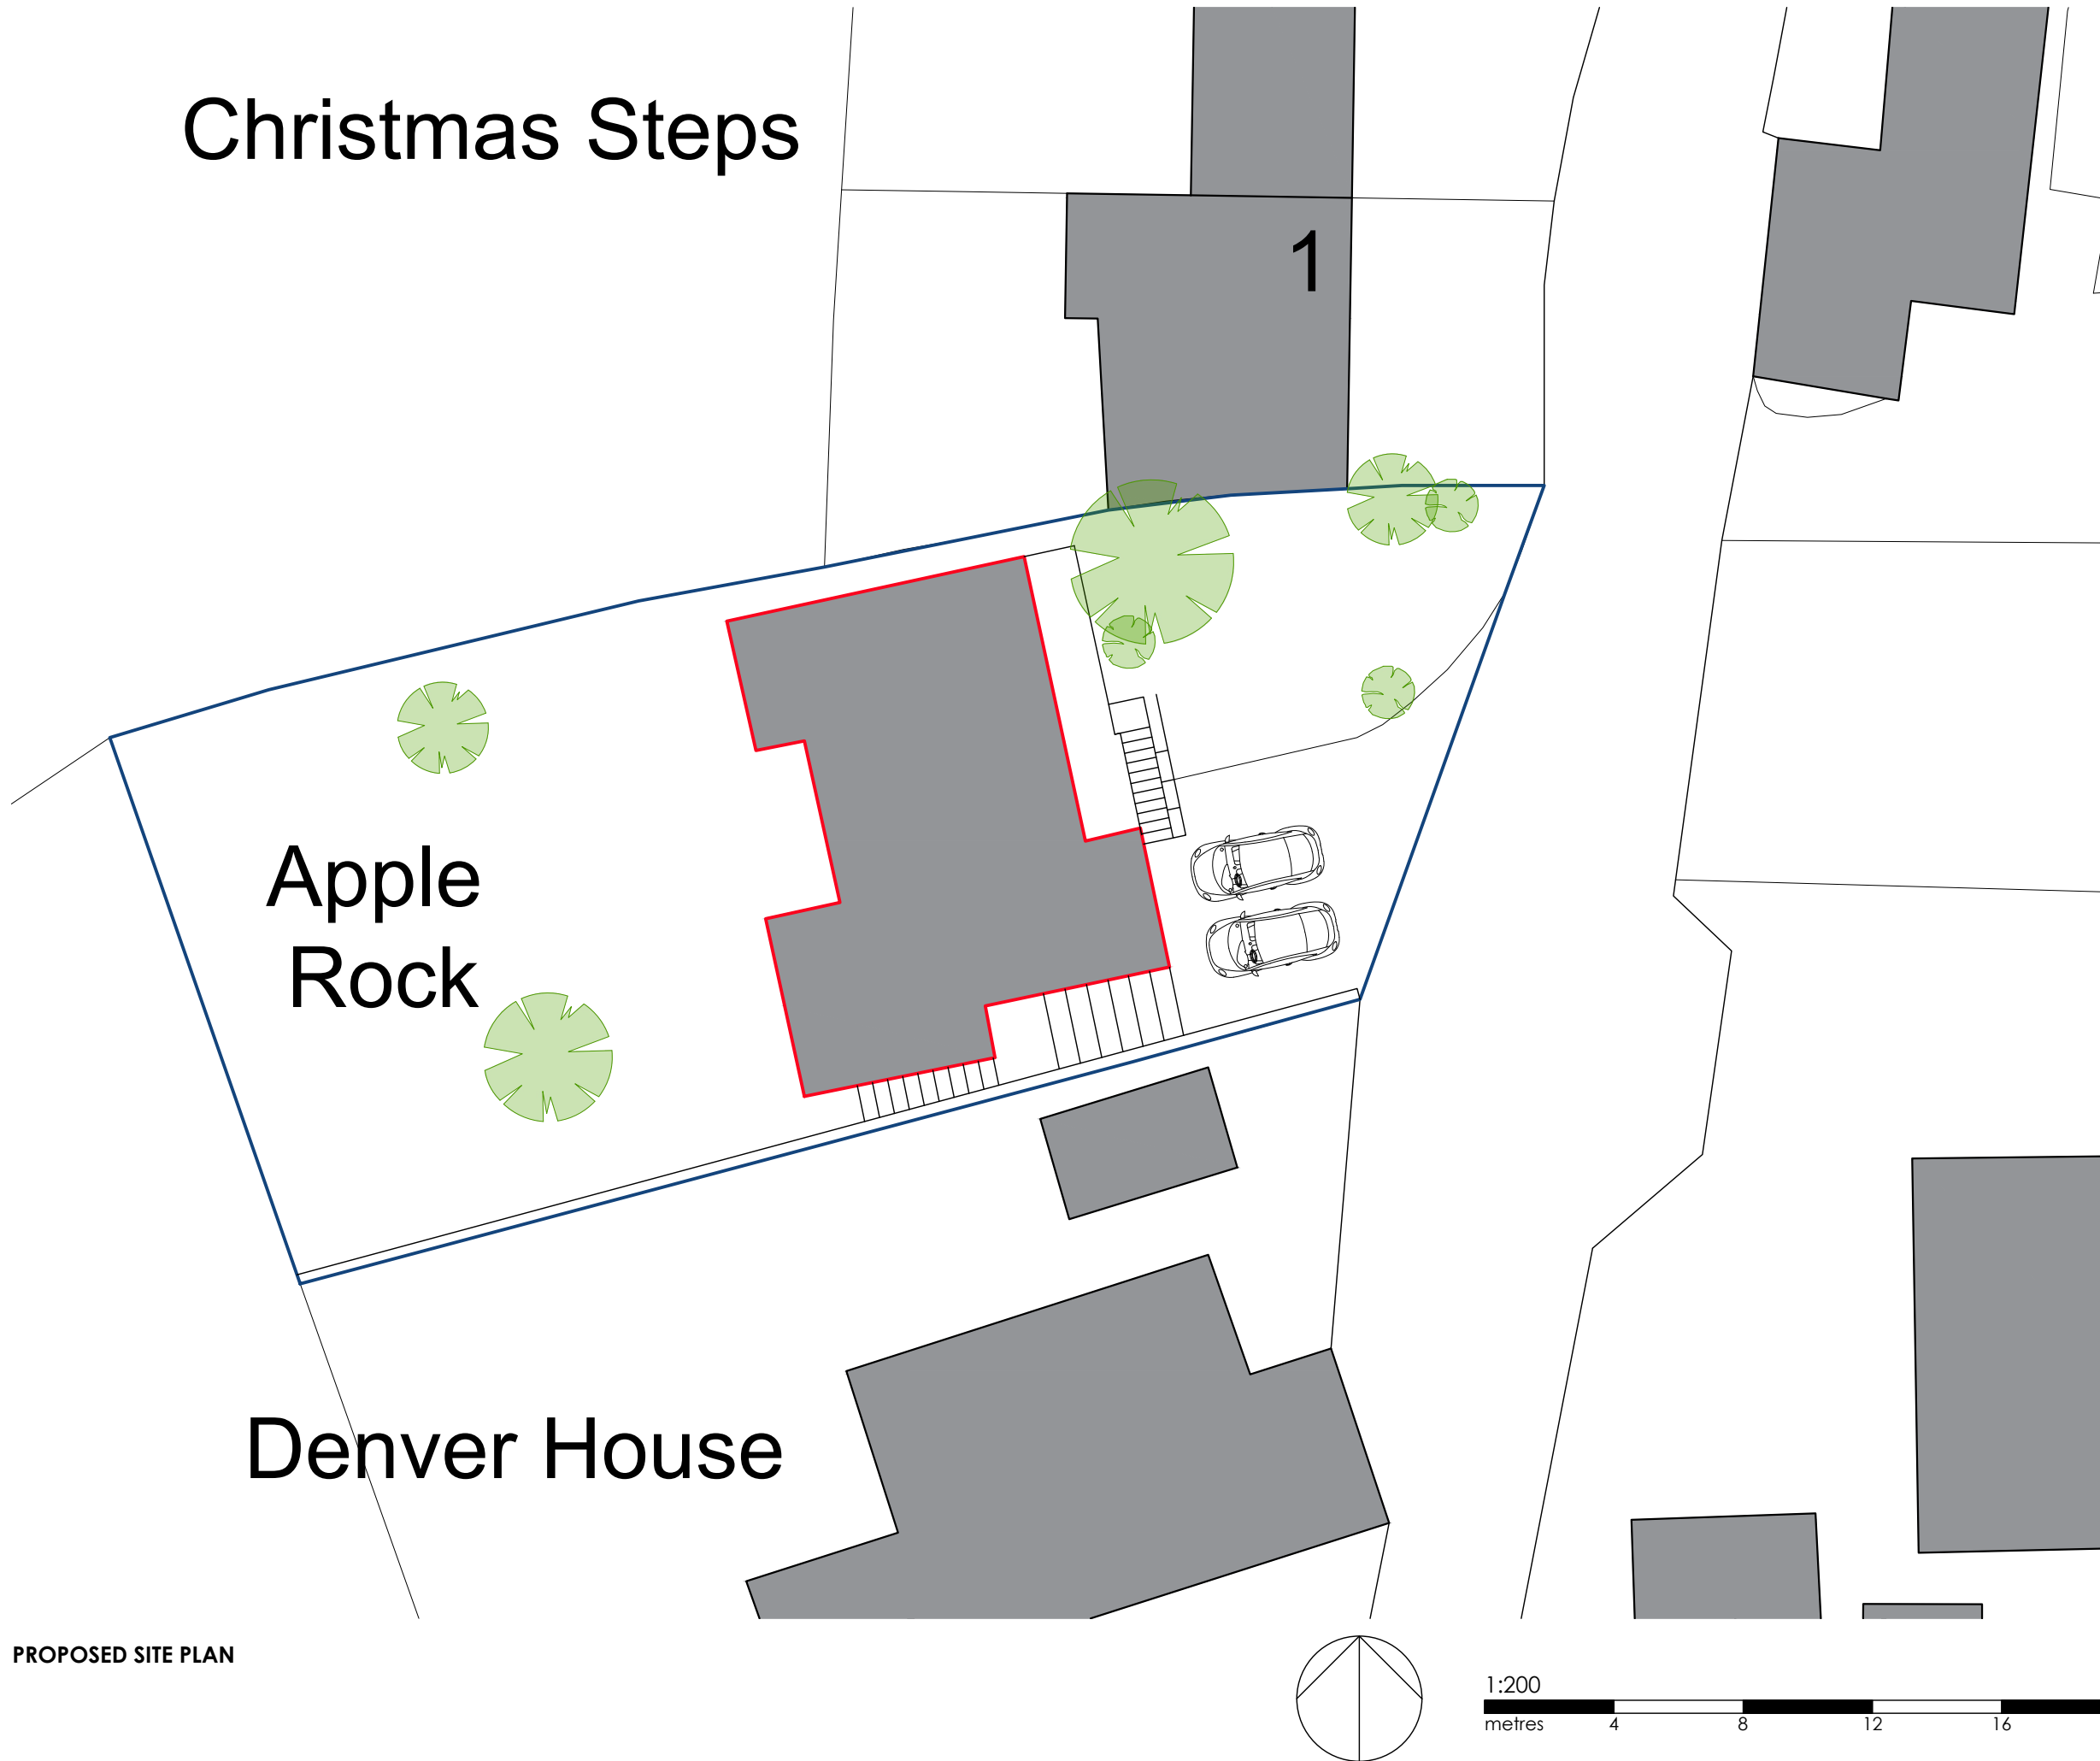

# Christmas Steps

PROPOSED SITE PLAN

© This Drawing is the copyright of benjamin + beauchamp architects ltd.  
 All dimensions to be checked on site by contractor and not scaled from this drawing.  
 benjamin + beauchamp architects ltd accept no liability for any expense, loss or damage of whatever nature and however arising from any variation made to this drawing; or in the execution of the work to which it relates, which has not been referred to them and their approval obtained.  
 P:\Westbury Sub Mendip - Apple Rock - 0990\Drawings, Photos & Graphics\B2 Drawings\Drawing board\0990.P.004 Proposed Site Plan.dwg

Revision	Date	Initials	Notes
Project			

**WESTBURY SUB-MENDIP  
 APPLE ROCK**

Title  
 Site Plan,  
 As Proposed

Stage  
 PLANNING

**0<sup>2</sup>** benjamin + beauchamp  
 architecture design conservation  
 the borough studios, the borough,  
 wedmore, somerset BS28 4EB  
 T 01934 713313 F 01934 713314

Drawn By	Date	Scale
ER	01/12/23	1:200 at A3

Drawing No. **0990.P.004**