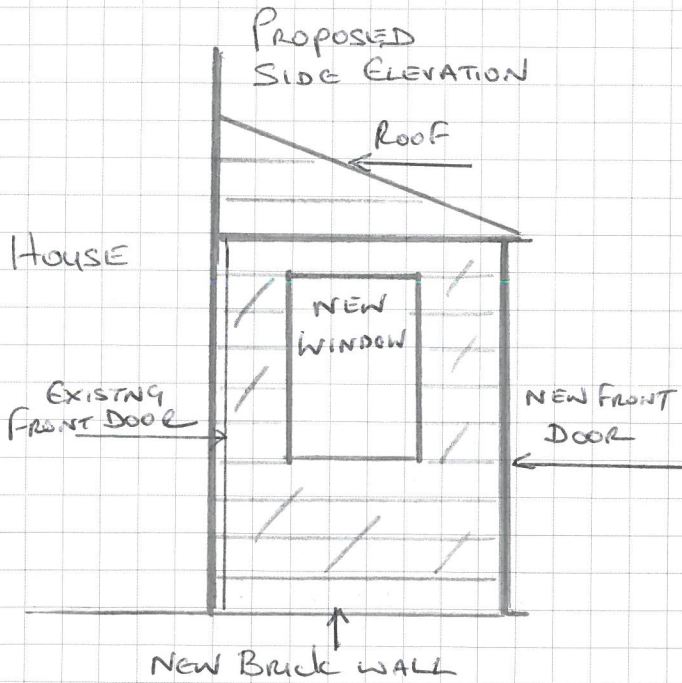

1:50 SCALE

18, AMBER GARDENS
ANDOVER