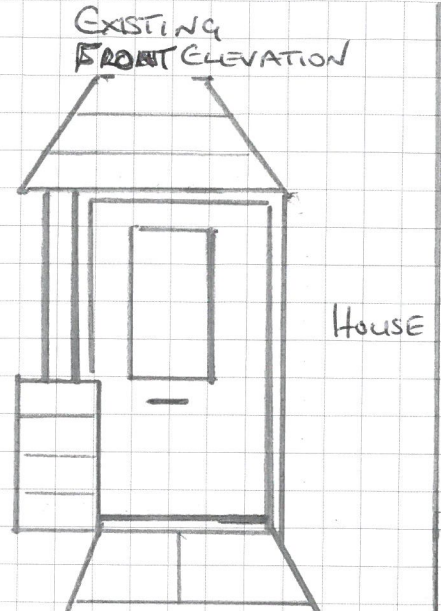

1:50 SCALE

18, AMBER GARDENS
ANDOVER