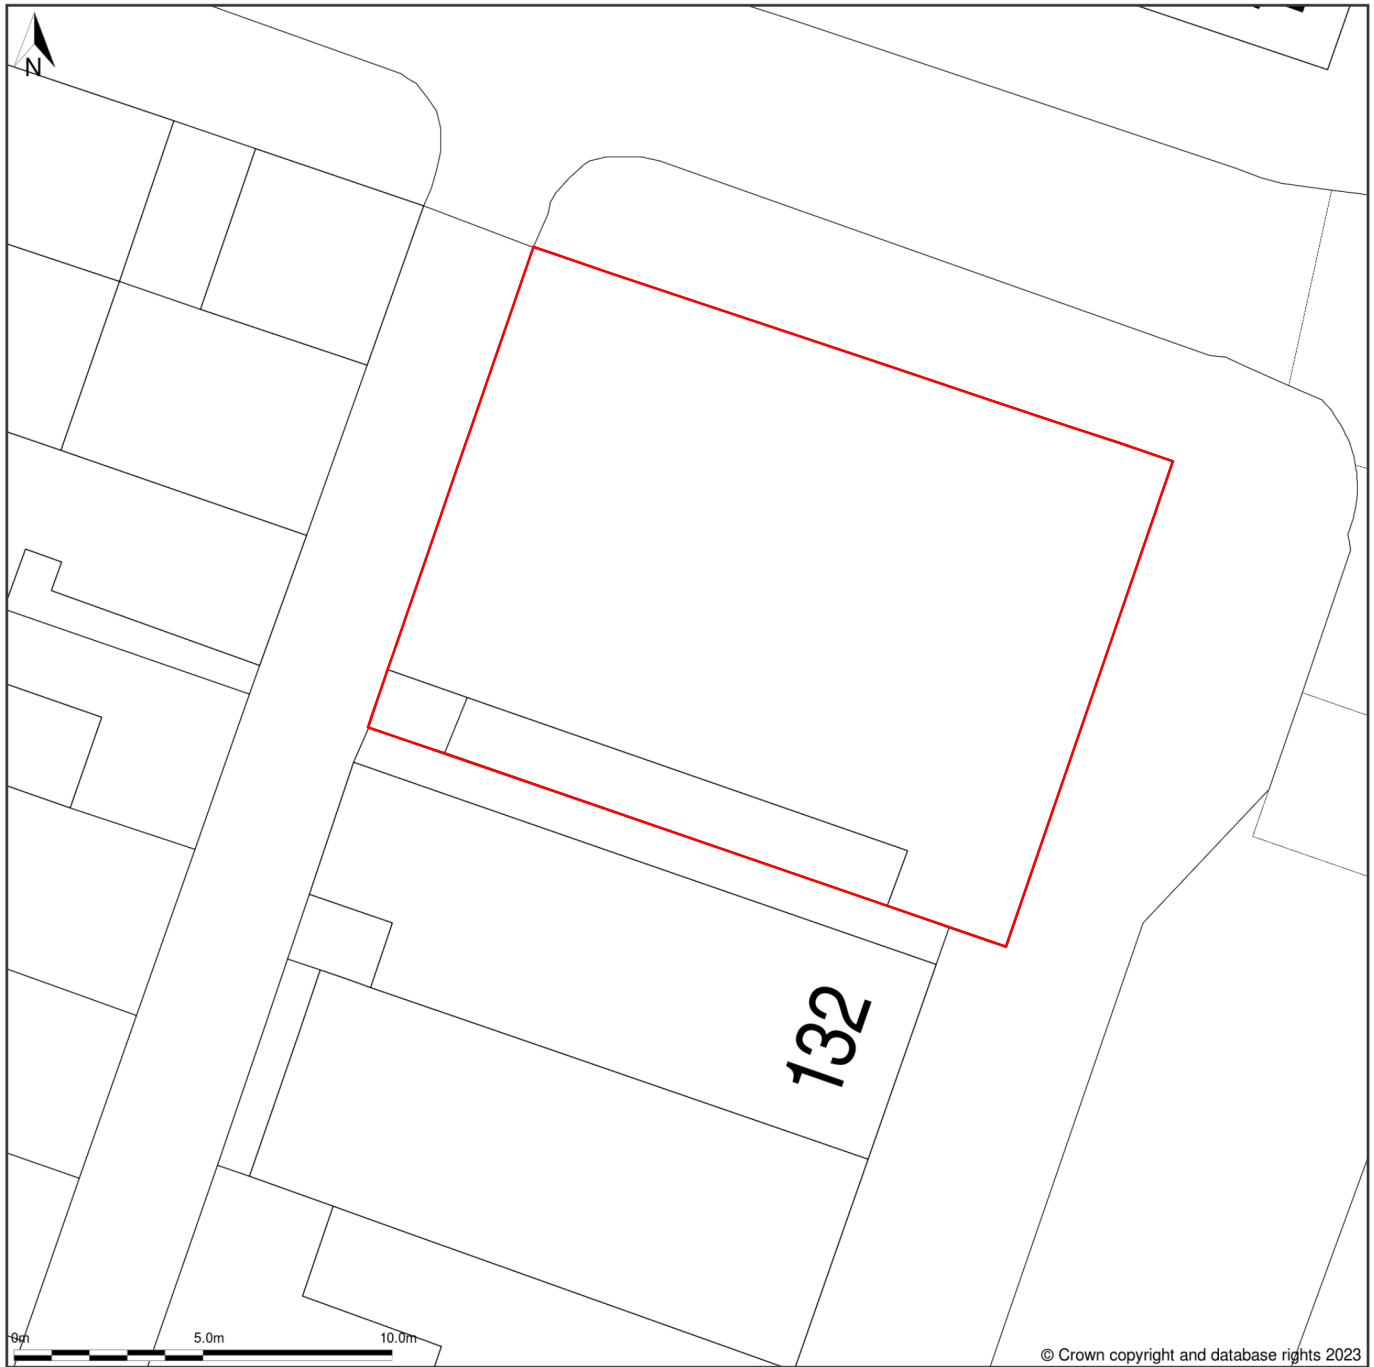

122 Copster Hill Rd, Oldham, OL8 1BS

© Crown copyright and database rights 2023

Site Plan (also called a Block Plan) shows area bounded by: 392390.88, 403617.8 392426.88, 403653.8 (at a scale of 1:200), OSGridRef: SD9240 363. The representation of a road, track or path is no evidence of a right of way. The representation of features as lines is no evidence of a property boundary.

Produced on 2nd Oct 2023 from the Ordnance Survey National Geographic Database and incorporating surveyed revision available at this date. Reproduction in whole or part is prohibited without the prior permission of Ordnance Survey. © Crown copyright 2023. Supplied by www.buyaplan.co.uk a licensed Ordnance Survey partner (100053143). Unique plan reference: #00851293-644B9F.