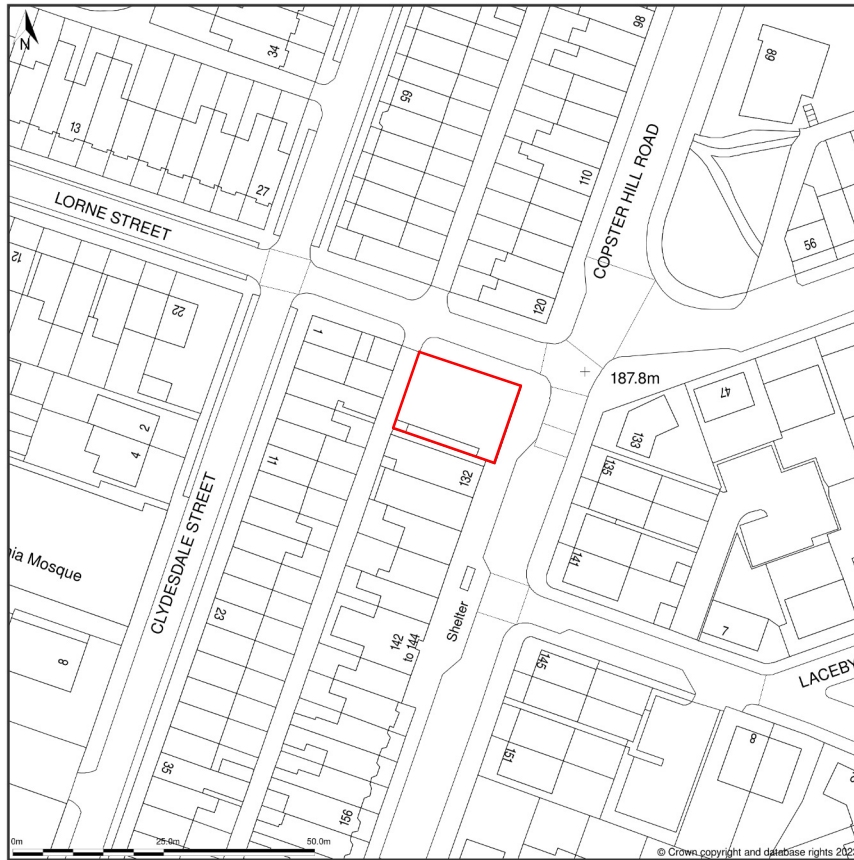

122 Copster Hill Rd, Oldham, OL8 1BS

Location Plan shows area bounded by: 392336.76, 403563.33 392478.18, 403704.75 (at a scale of 1:1250), OSGridRef: SD9240 363. The representation of a road, track or path is no evidence of a right of way. The representation of features as lines is no evidence of a property boundary.

Produced on 2nd Oct 2023 from the Ordnance Survey National Geographic Database and incorporating surveyed revision available at this date. Reproduction in whole or part is prohibited without the prior permission of Ordnance Survey. © Crown copyright 2023. Supplied by www.buyaplan.co.uk a licensed Ordnance Survey partner (100053143). Unique plan reference: #00851294-599165.