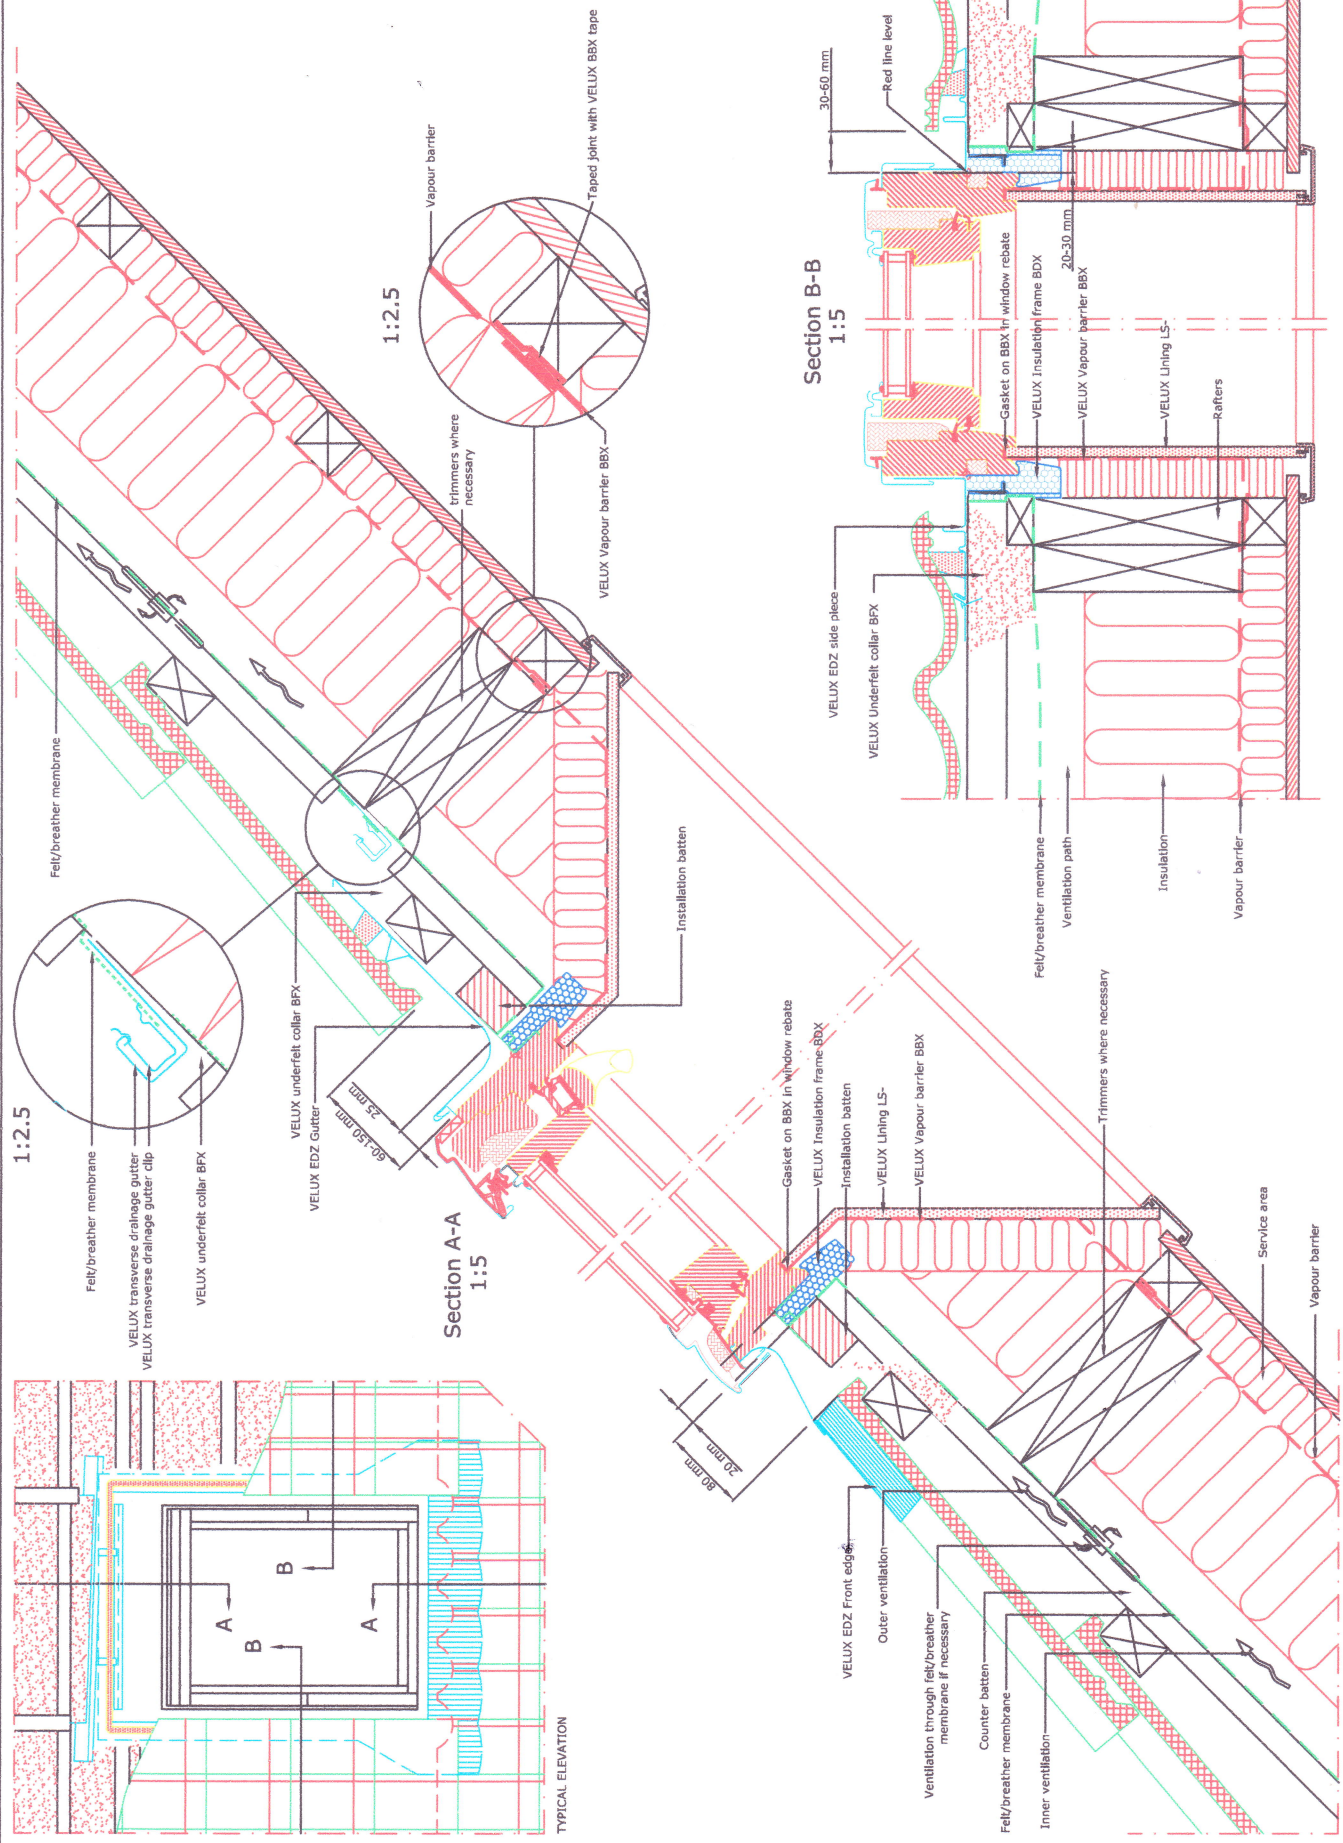

- VELUX Products:
- GGL 15°-90°
 - EDZ 20°-90°
 - BFX
 - BDX
 - BBX
 - LS-
- Roof covering:
- TILES < 45 mm

 <p>VELUX Company Ltd Woodside Way Glenrothes, Fife KY7 4ND tel: +44 (0) 1592 778 225</p>	<p>VELUX centre-pivot roof window GGL single installation into low profiled tile EDZ flashing kit - standard install into profiled tile up to 45mm thick All dimensions are in millimetres where shown</p>	<p>Latest revision:</p>	<p>Date: January 2014 Rev no: Rev date: Drawn: PJH</p>	<p>File name: GGL-EDZ-0114-1001</p>
	<p>NOTE! When installing VELUX roof windows, flashings and accessories, please ensure compliance with building regulations and British/European standards where necessary. This detail represents the principles of a typical installation only and the design and specification of the final detail is the responsibility of others.</p>	<p>Scale: 1:5 approx. @ A3</p>	<p>© VELUX GROUP</p>	<p>This drawing is the property of the VELUX Group and is not to be copied, reproduced or published in whole or in part without written consent from VELUX A/S</p>

e. DIAGRAM H - Technical Specifications for imposed Velux windows