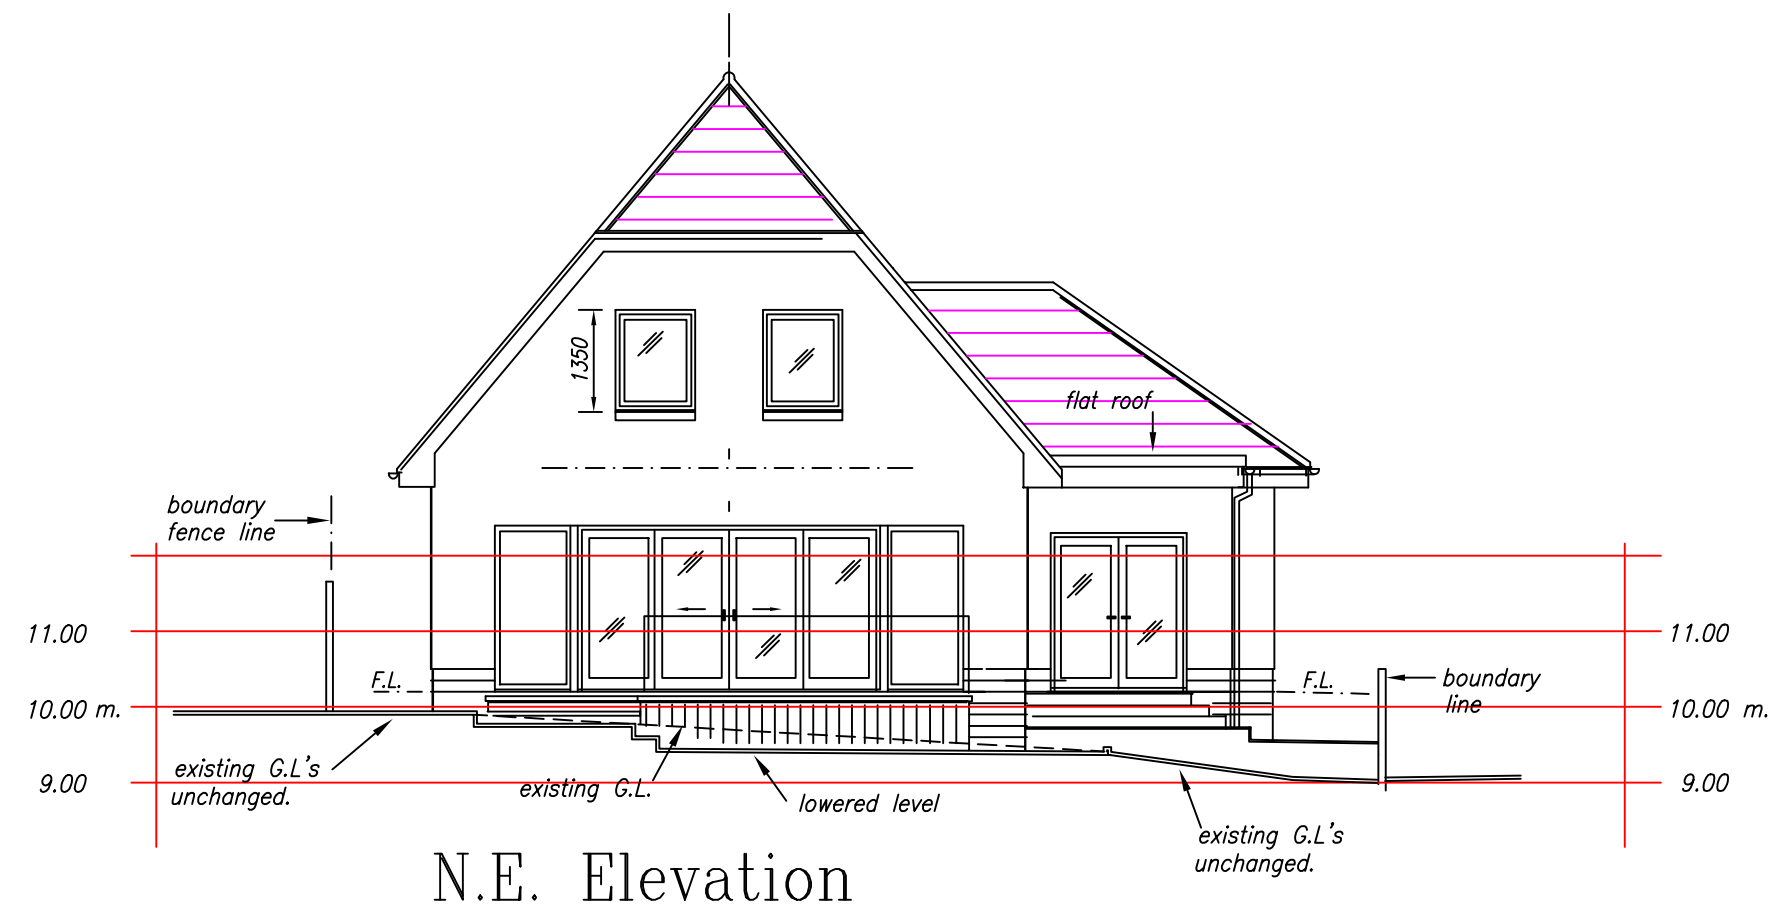

SITE LAYOUT PLAN :

ADDRESS	19 Woodlands Edge :	
	Ellon :	
DATE	SCALE	JOB REF.
Nov. 2023	1:100, 1:200	23140-2

Michael Slesser	Victual House :
• Architectural Design	Eslesmont :
• Building Consultant	Ellon :
	Aberdeenshire :
	AB41 8NY
	Tel/Fax. 01358 720398 :