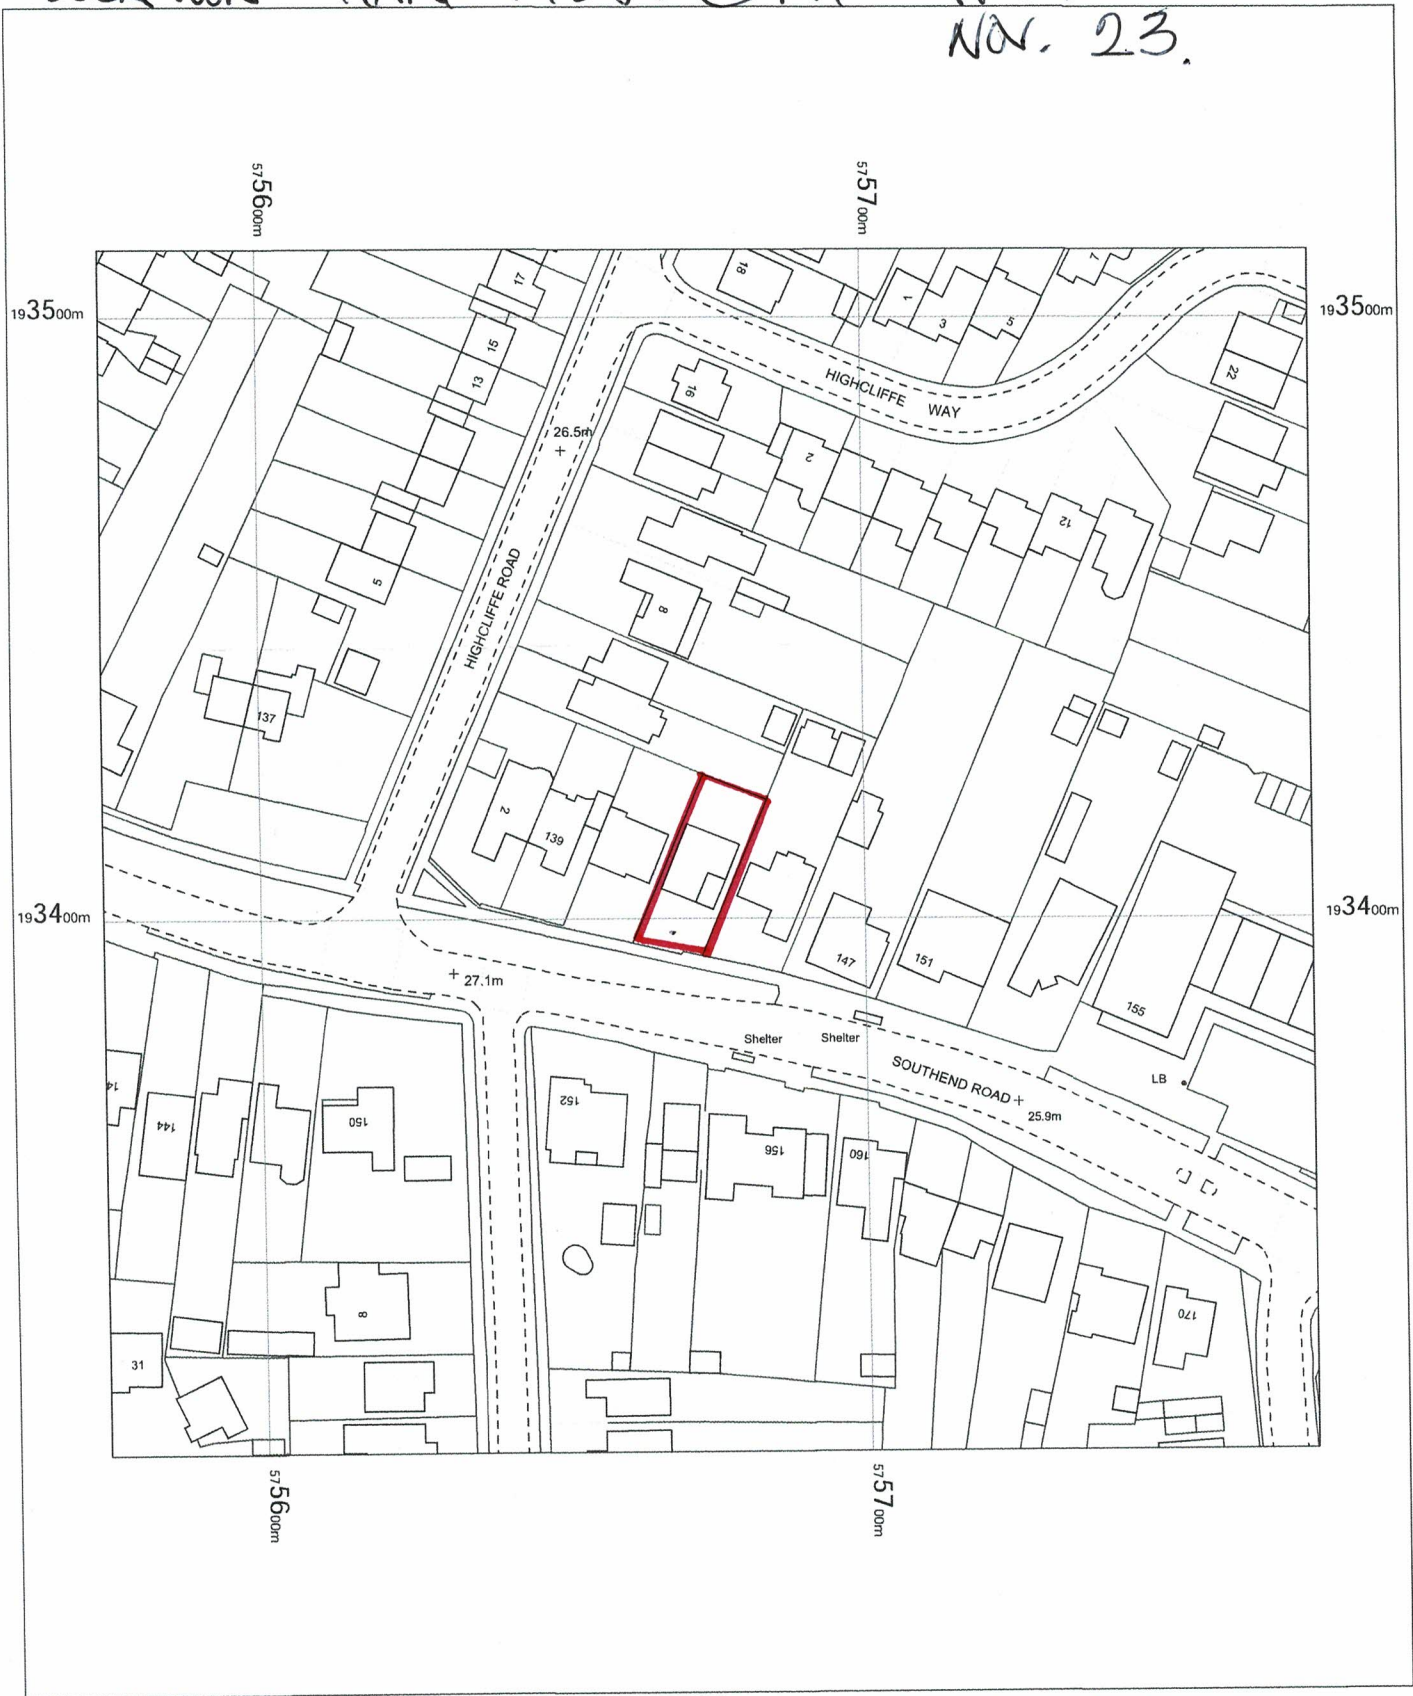

LOCATION PLAN 1:1250 @ A4 PRG. 5 NOV. 23.

143 Southend Rd.
WICK FORD,
ESSEX.

OS MasterMap 1250/2500/10000 scale
Monday, October 30, 2023, ID: CM-01133177
www.centremapslive.co.uk

1:1250 scale print at A4, Centre: 575674 E, 193411 N

©Crown Copyright Ordnance Survey. Licence no. AC0000849896