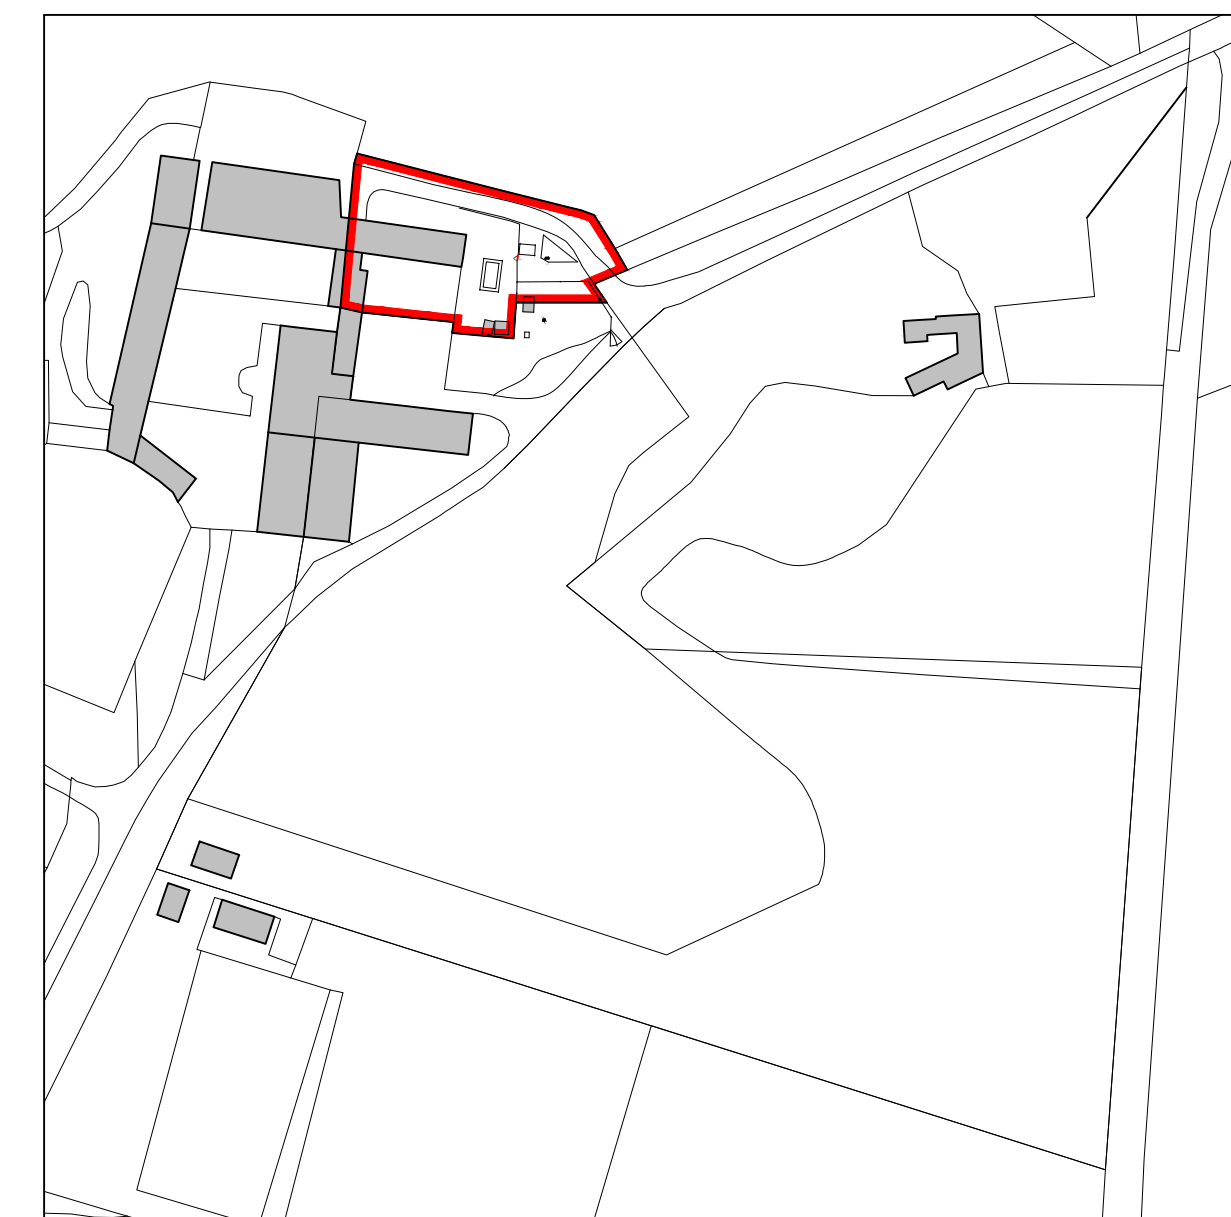

Proposed Site Plan

Scale 1:100

Rev	Date	Description	Drawn
-----	------	-------------	-------

Location Plan

Scale 1:1250

NOT TO BE USED FOR CONSTRUCTION

FOR PLANNING

Rev	Date	Chkd	Description
A	16/04/23	NSD	Final Windows Removed
	14/03/23	NSD	First Issue

**NSD**  
NORFOLK SURVEYING & DESIGN  
norfolksurveying@gmail.com - 07595 470367

Client  
**Mr Neil Moore**

Project  
**Barn Cottage  
Holverstons, Norfolk  
NR14 6PA**

Drawing Title  
**Proposed Site Layout**

Scale	U.N.O.	Date	Drawn
As Indicated (A2)		January 2023	MG
Drawing No.	264/100	Rev	B