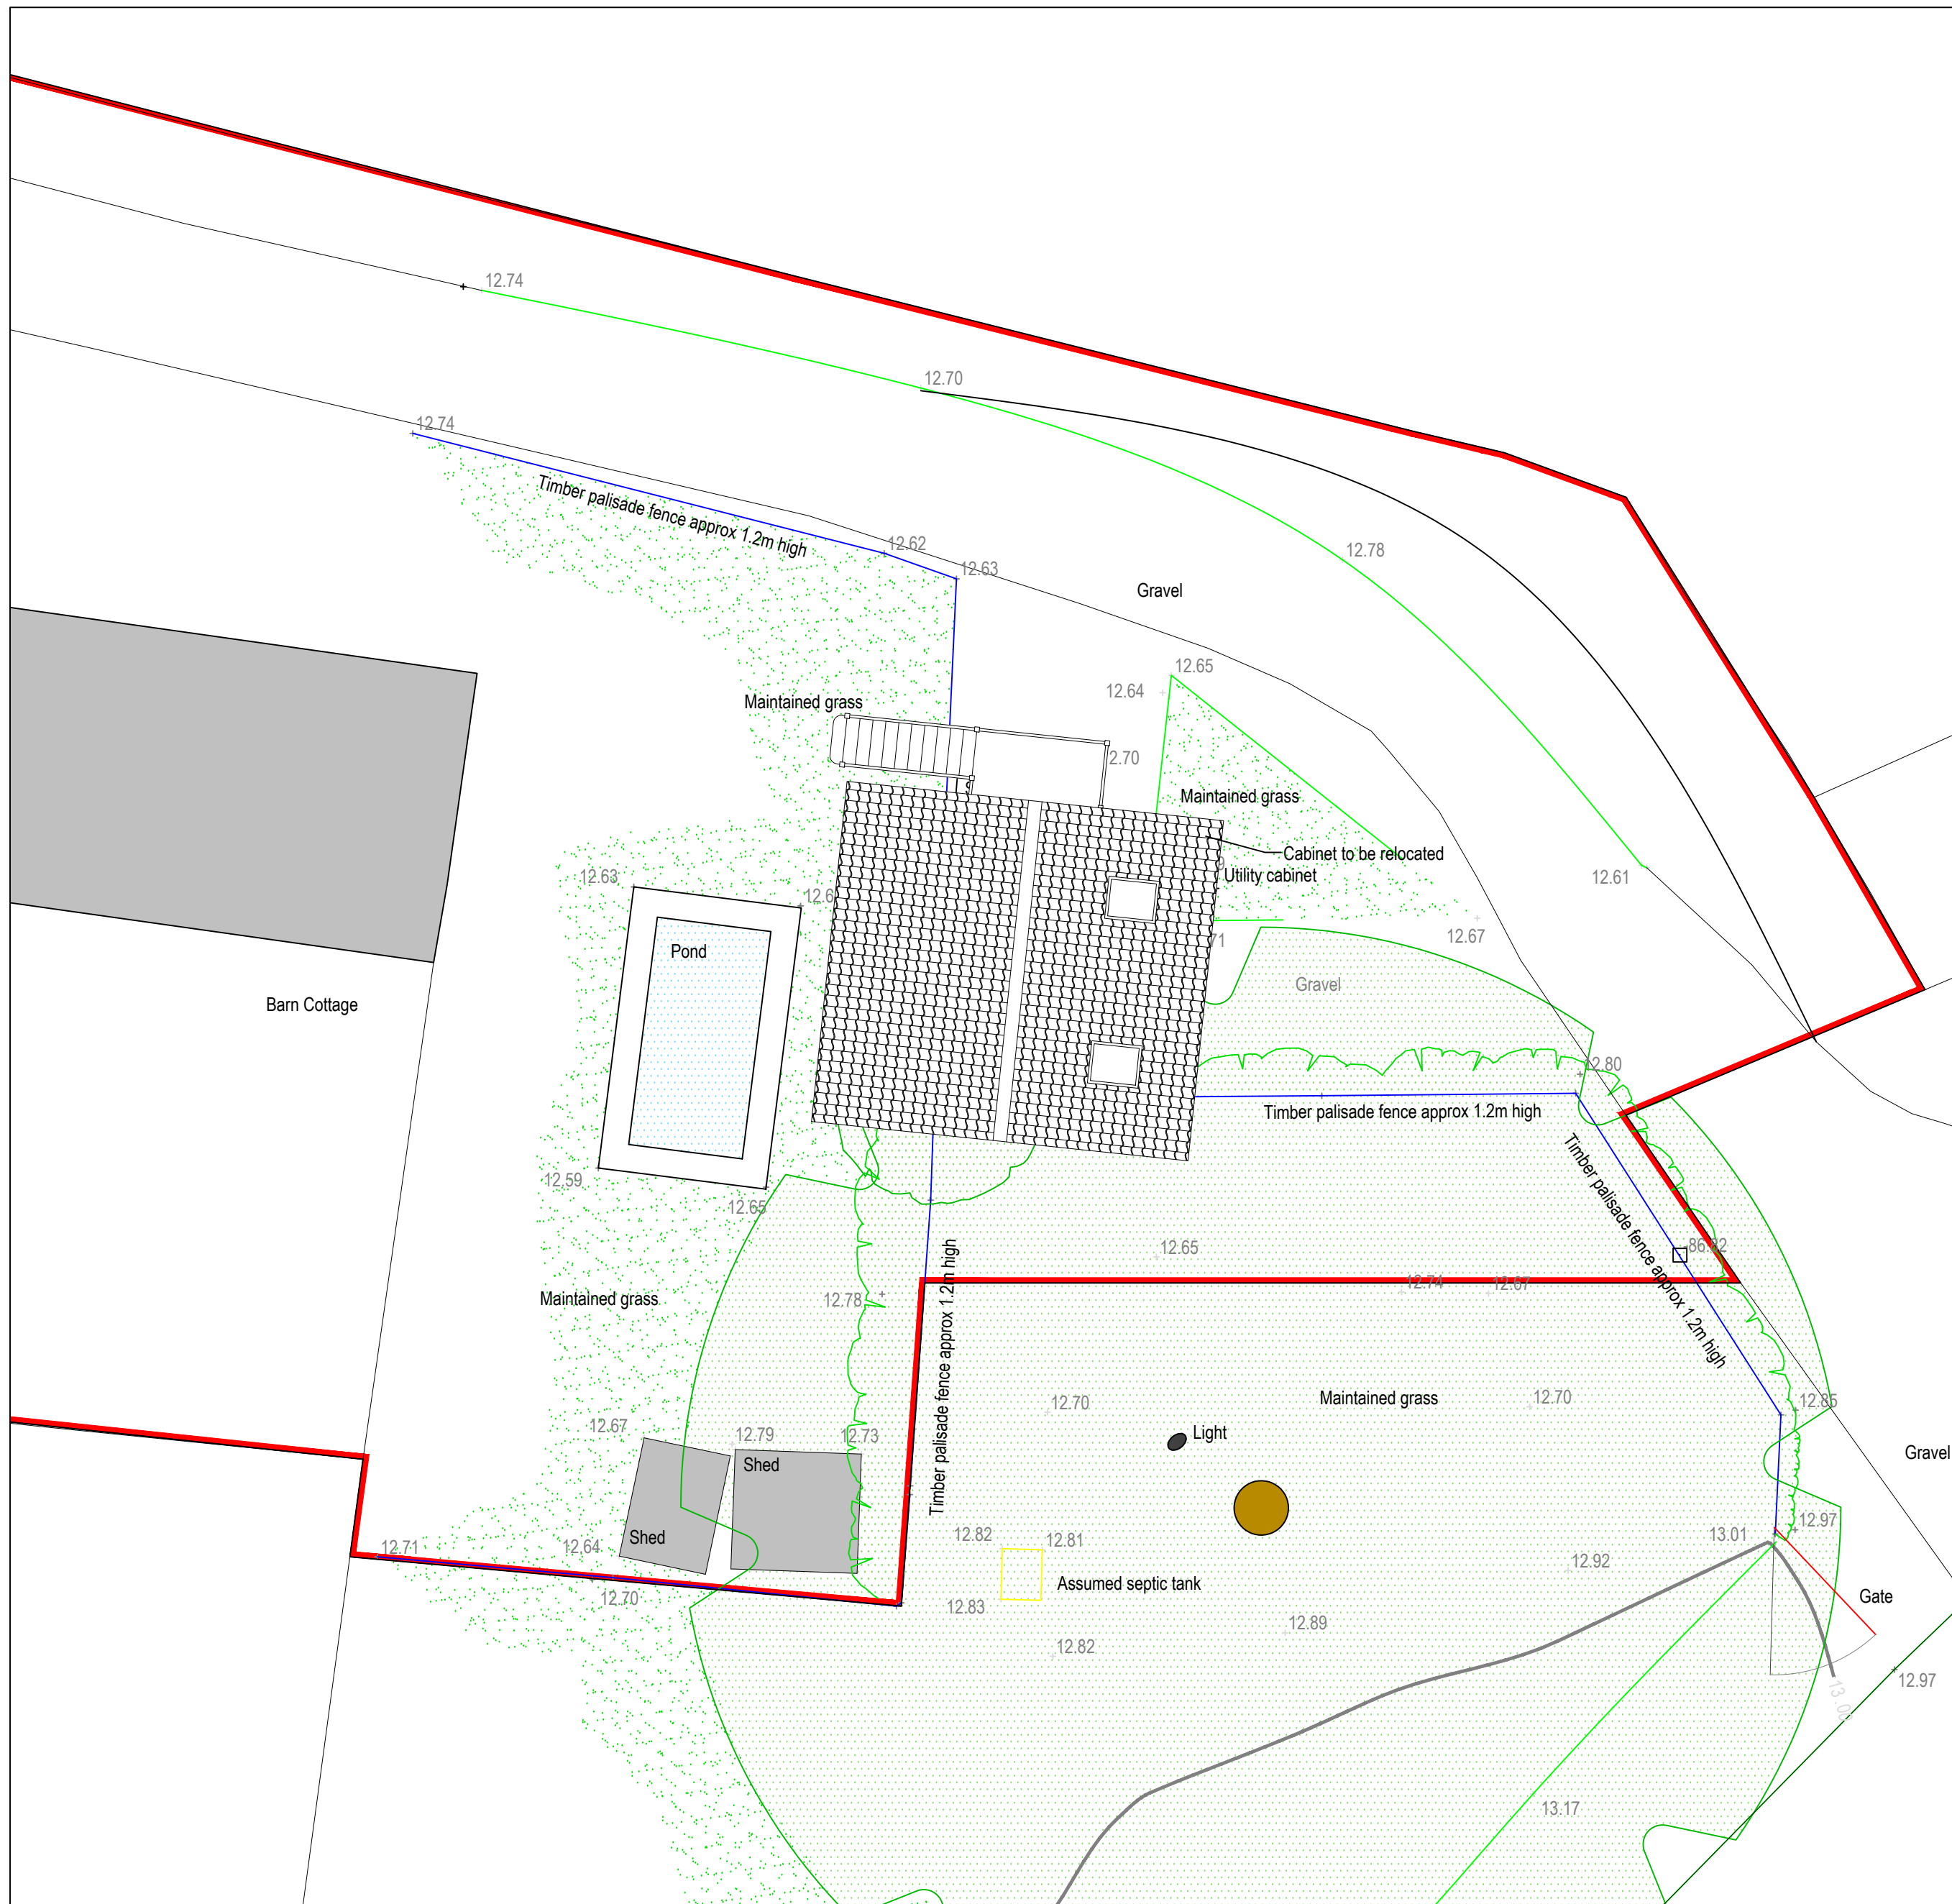

Proposed Site Plan

Scale 1:100

Rev	Date	Description	Drawn
-----	------	-------------	-------

Location Plan

Scale 1:1250

NOT TO BE USED FOR CONSTRUCTION

FOR PLANNING

Rev	Date	Chkd	Description
A	16/04/23	NSD	Final Windows Removed
	14/03/23	NSD	First Issue

**NSD**  
NORFOLK SURVEYING & DESIGN  
norfolksurveying@gmail.com - 07595 470367

Client  
**Mr Neil Moore**

Project  
**Barn Cottage  
Holverstons, Norfolk  
NR14 6PA**

Drawing Title  
**Proposed Site Layout**

Scale	U.N.O.	Date	Drawn
As Indicated (A2)		January 2023	MG
Drawing No.	264/100	Rev	B