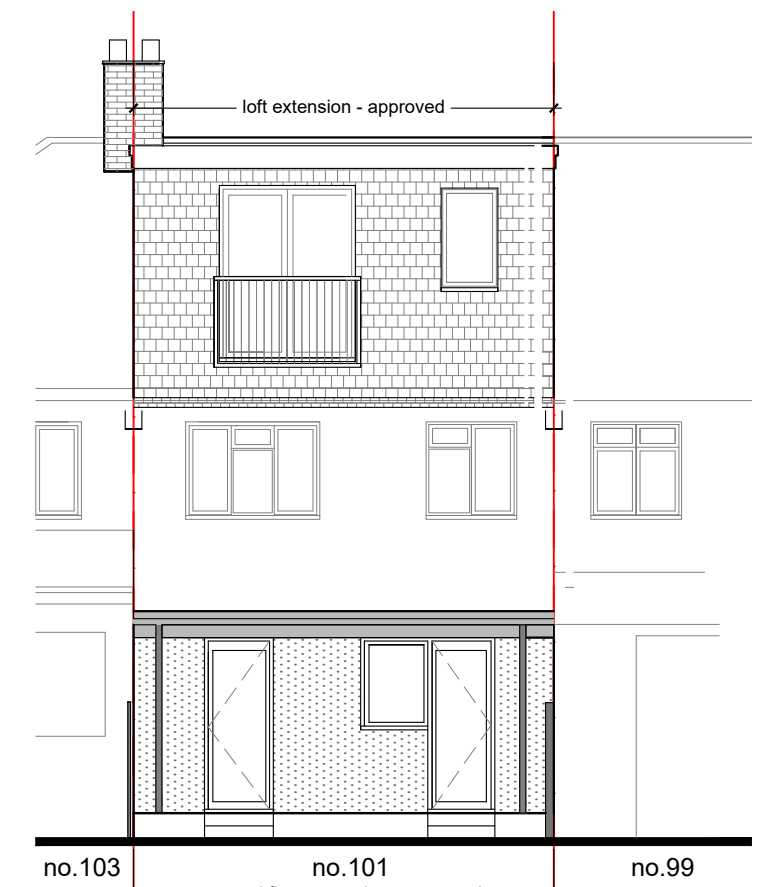

EXISTING SECTION

EXISTING EAST ELEVATION

EXISTING WEST ELEVATION

EXISTING REAR ELEVATION

Scale 1:100@A3

BCB Design Ltd London  
M: 07501 147546  
E-mail: franklinbcb@outlook.com

project  
101 Caldbeck Avenue  
Worcester Park KT4 8BJ

client  
Mr A Gharaaty

drawing title  
Existing Elevations and Section

drawing status  
PLANNING

scale  
1:100 @ A3  
NTS @ A4

job no.  
157

drawing no.  
PL03

date  
24,11.2023

drawn by  
CbF