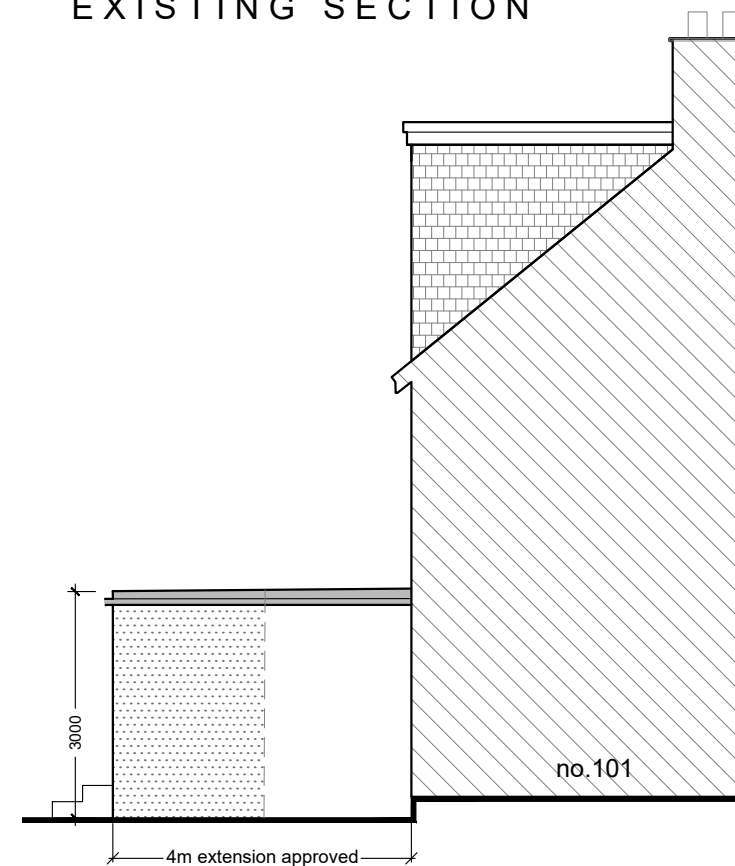

EXISTING SECTION

EXISTING EAST ELEVATION

EXISTING WEST ELEVATION

EXISTING REAR ELEVATION

Scale 1:100@A3

BCB Design Ltd London  
M: 07501 147546  
E-mail: franklinbcb@outlook.com

project  
101 Caldbeck Avenue  
Worcester Park KT4 8BJ

client  
Mr A Gharaaty

drawing title  
Existing Elevations and Section

drawing status  
PLANNING

scale  
1:100 @ A3  
NTS @ A4

job no.  
157

drawing no.  
PL03

date  
24,11.2023

drawn by  
CbF