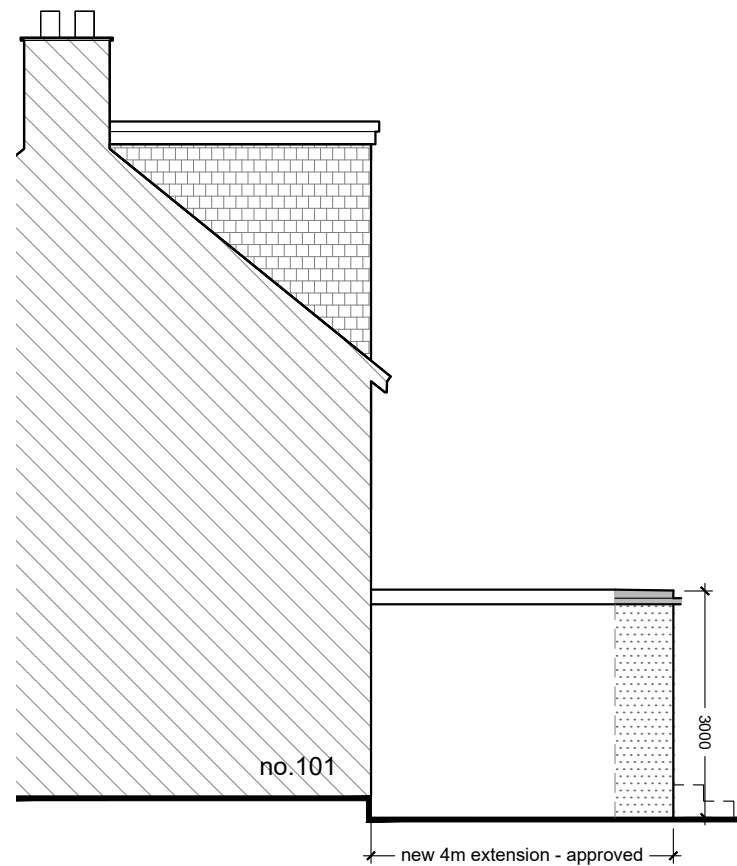

EXISTING SECTION

EXISTING EAST ELEVATION

EXISTING WEST ELEVATION

EXISTING REAR ELEVATION

Scale 1:100@A3

BCB Design Ltd London  
M: 07501 147546  
E-mail: franklinbcb@outlook.com

project  
101 Caldbeck Avenue  
Worcester Park KT4 8BJ

client  
Mr A Gharaaty

drawing title  
Existing Elevations and Section

drawing status  
PLANNING

scale  
1:100 @ A3  
NTS @ A4

job no.  
157

drawing no.  
PL03

date  
24,11.2023

drawn by  
CbF