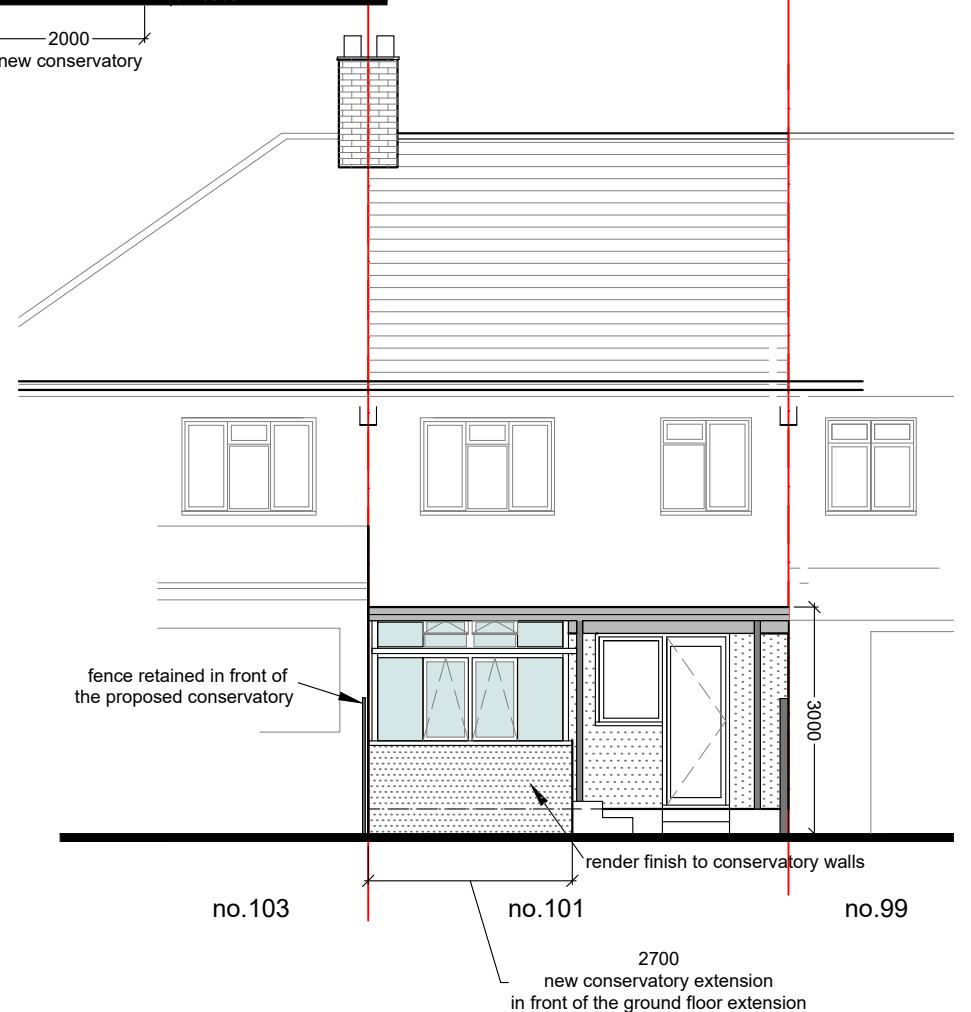

Proposed East Elevation

Proposed West Elevation

Scale 1:100@A3

Proposed Rear Elevation

BCB Design Ltd London  
 M: 07501 147546  
 E-mail: franklinbcb@outlook.com

project  
 101 Caldbeck Avenue  
 Worcester Park KT4 8BJ  
 client  
 Mr A Gharaaty

drawing title  
 Elevations  
 Proposed Conservatory  
 drawing status  
 PLANNING

scale  
 1:100 @ A3  
 NTS @ A4  
 job no.  
 157  
 date  
 24.10.2023  
 drawing no.  
 PL10

drawn by  
 CbF  
 checked by  
 revision  
 -