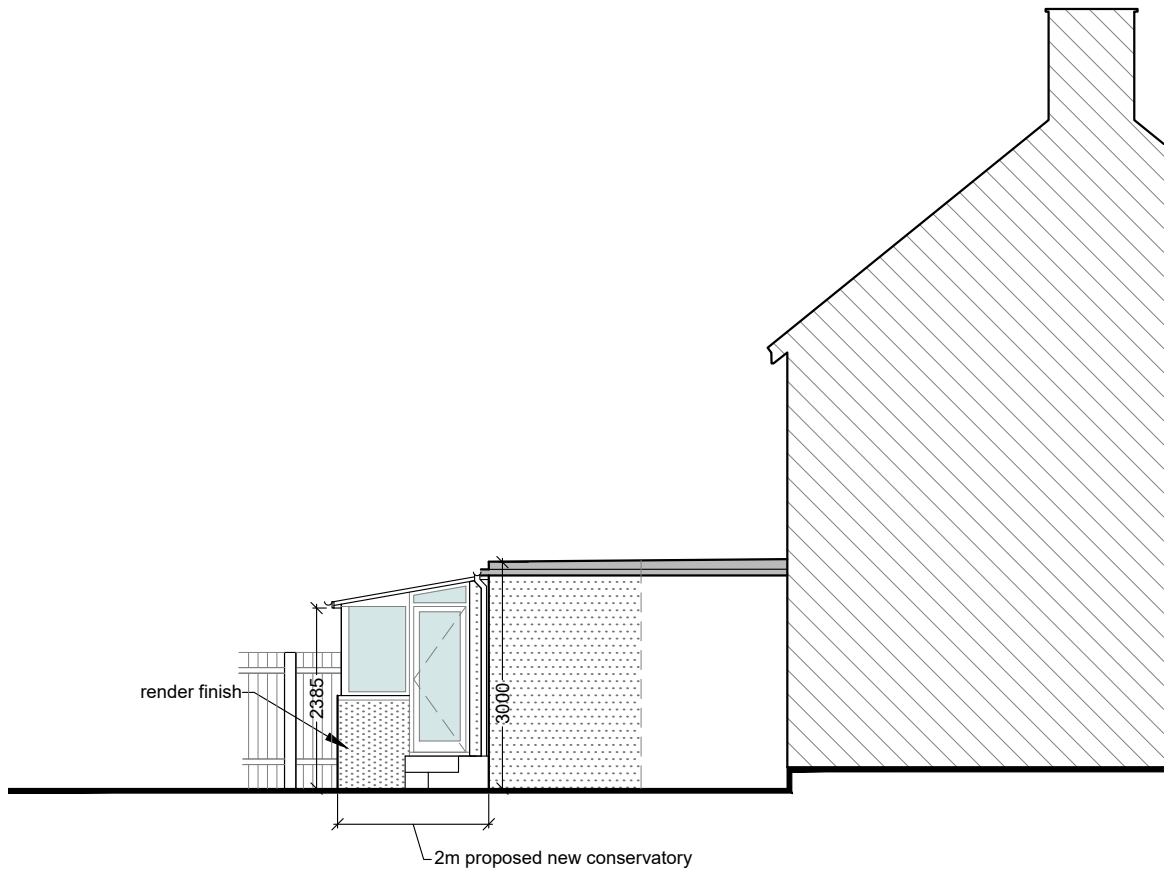

Proposed East Elevation

Proposed West Elevation

Scale 1:100@A3

Proposed Rear Elevation

BCB Design Ltd London  
 M: 07501 147546  
 E-mail: franklinbcb@outlook.com

project  
 101 Caldbeck Avenue  
 Worcester Park KT4 8BJ  
 client  
 Mr A Gharaaty

drawing title  
 Elevations  
 Proposed Conservatory  
 drawing status  
 PLANNING

scale  
 1:100 @ A3  
 NTS @ A4  
 job no.  
 157  
 date  
 24.10.2023  
 drawing no.  
 PL10

drawn by  
 CbF  
 checked by  
 revision  
 -