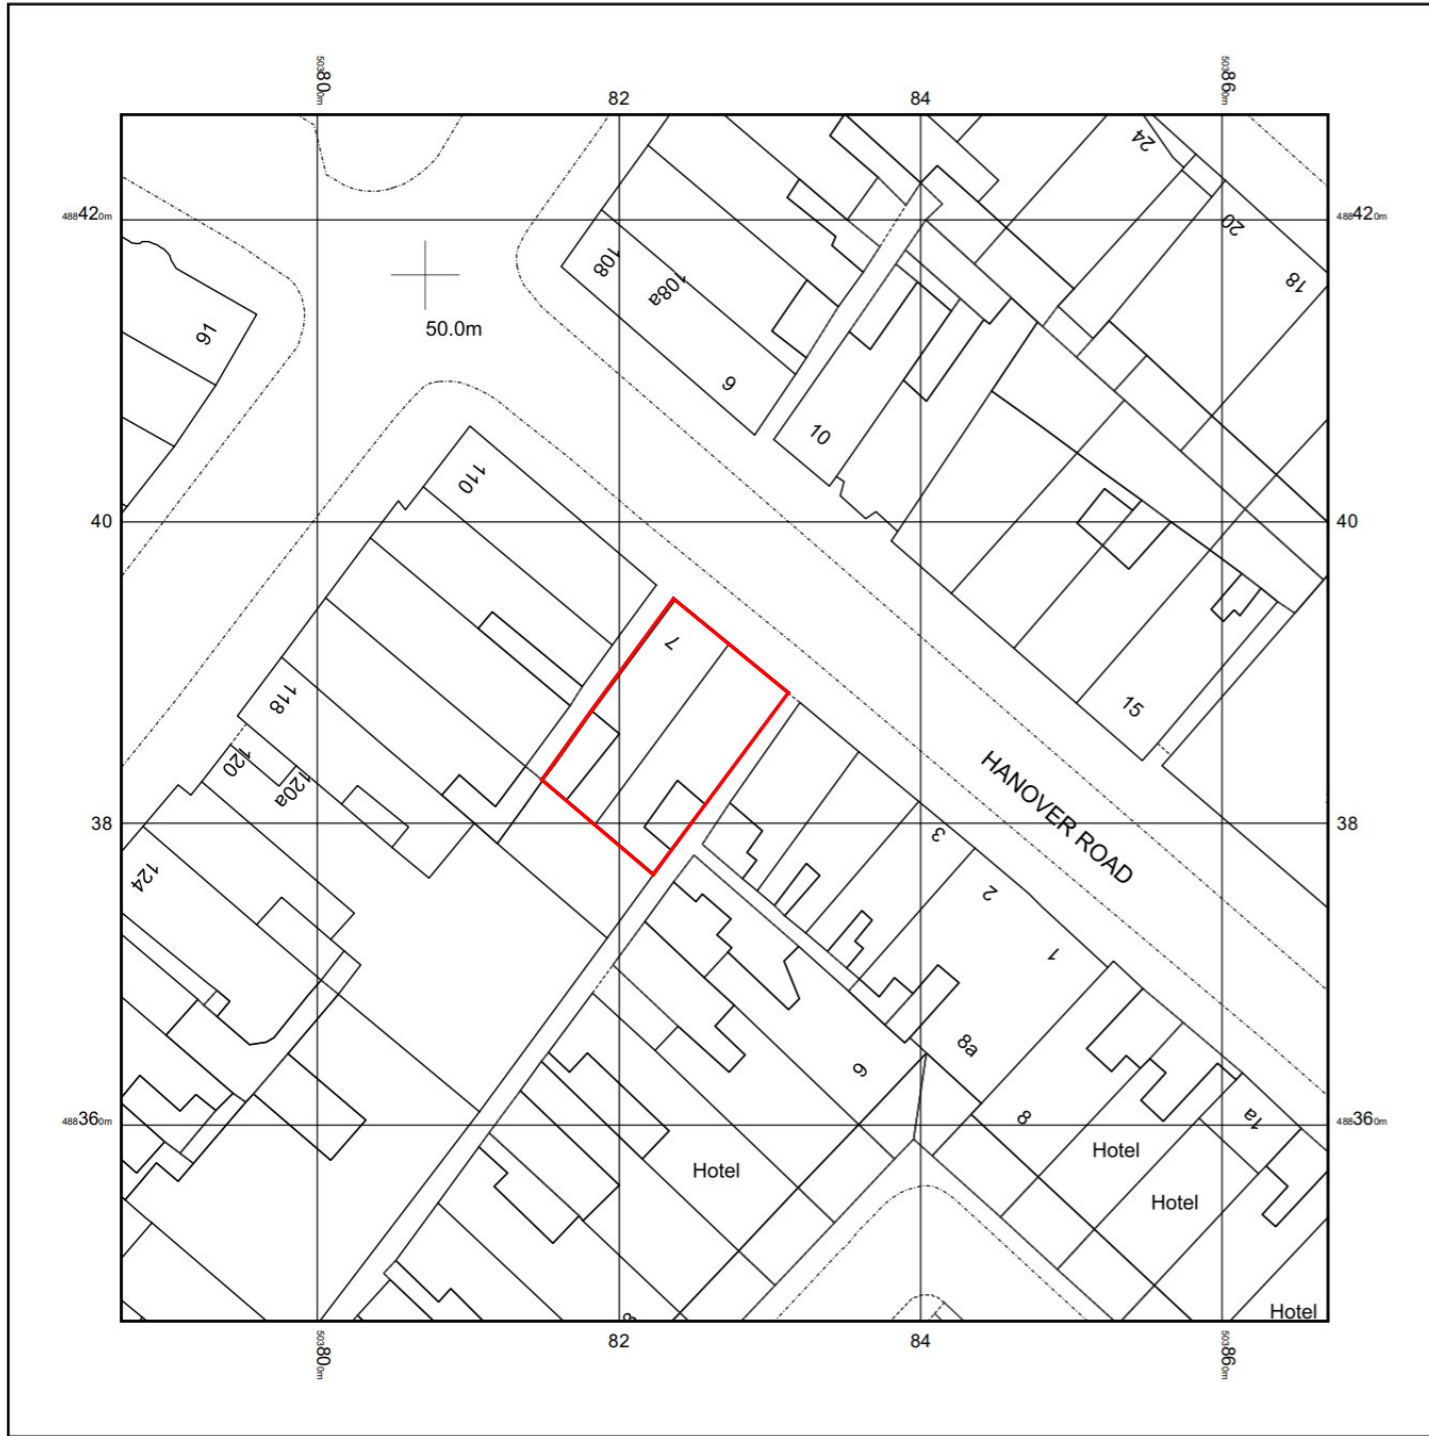

6, HANOVER ROAD, SCARBOROUGH, YO11 1LS

Supplied by: www.ukmapcentre.com
 Serial No: 272767
 Centre Coordinates: 503827,488387
 Production Date: 04/10/2023 11:14:57

© Crown copyright and database rights 2023 Ordnance Survey 100048957. The representation of road, track or path is no evidence of a boundary or right of way. The representation of features as lines is no evidence of a property boundary.

0m 1cm = 5m 25m
Scale 1:500

6, HANOVER ROAD, SCARBOROUGH, YO11 1LS

Supplied by: www.ukmapcentre.com
 Serial No: 272768
 Centre Coordinates: 503827,488387
 Production Date: 04/10/2023 11:14:59

© Crown copyright and database rights 2023 Ordnance Survey 100048957. The representation of road, track or path is no evidence of a boundary or right of way. The representation of features as lines is no evidence of a property boundary.

0m 1cm = 12.5m 62.5m
Scale 1:1250

location and block plans

proposed change of use at hanover road scarborough drawing no. 18.04-01