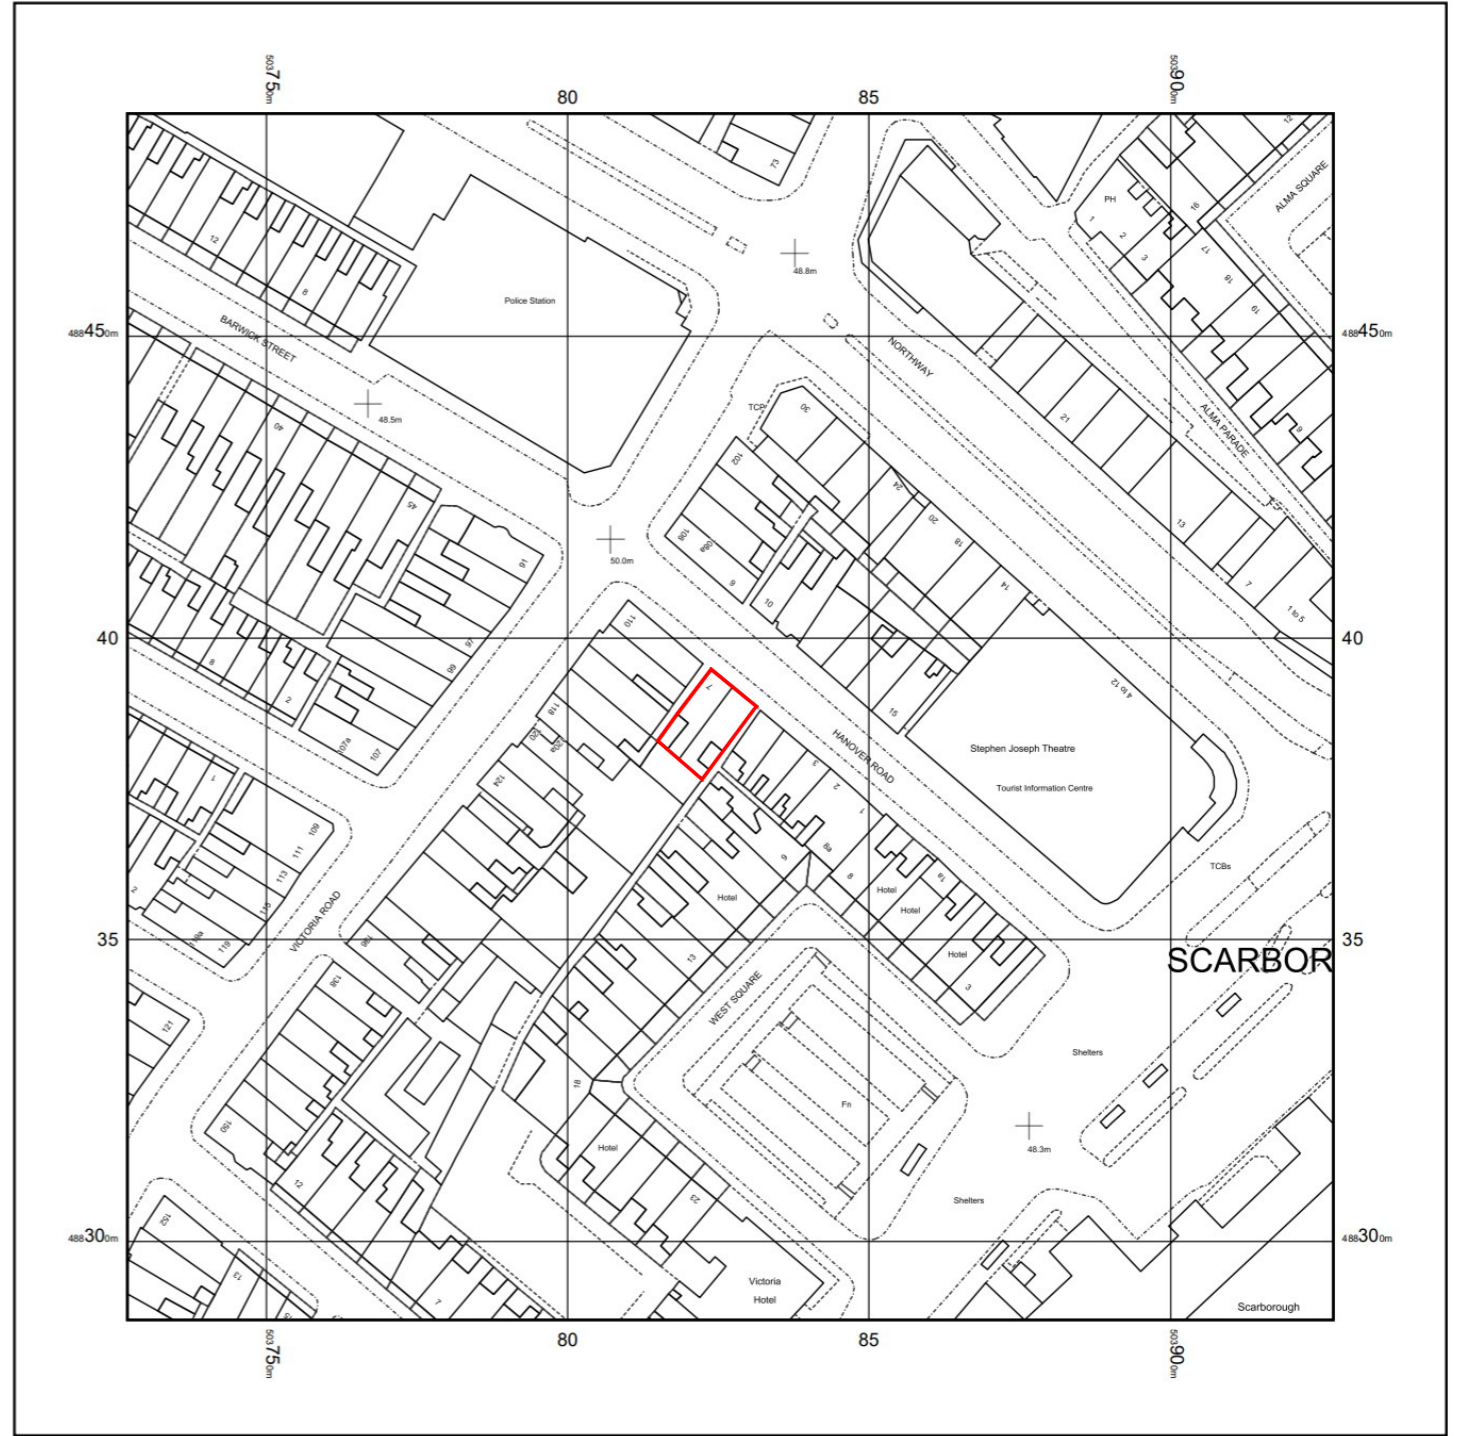

6, HANOVER ROAD, SCARBOROUGH, YO11 1LS

Supplied by: www.ukmapcentre.com
 Serial No: 272767
 Centre Coordinates: 503827,488387
 Production Date: 04/10/2023 11:14:57

© Crown copyright and database rights 2023 Ordnance Survey 100048957. The representation of road, track or path is no evidence of a boundary or right of way. The representation of features as lines is no evidence of a property boundary.

0m 1cm = 5m 25m
Scale 1:500

6, HANOVER ROAD, SCARBOROUGH, YO11 1LS

Supplied by: www.ukmapcentre.com
 Serial No: 272768
 Centre Coordinates: 503827,488387
 Production Date: 04/10/2023 11:14:59

© Crown copyright and database rights 2023 Ordnance Survey 100048957. The representation of road, track or path is no evidence of a boundary or right of way. The representation of features as lines is no evidence of a property boundary.

0m 1cm = 12.5m 62.5m
Scale 1:1250

location and block plans

proposed change of use at hanover road scarborough drawing no. 18.04-01