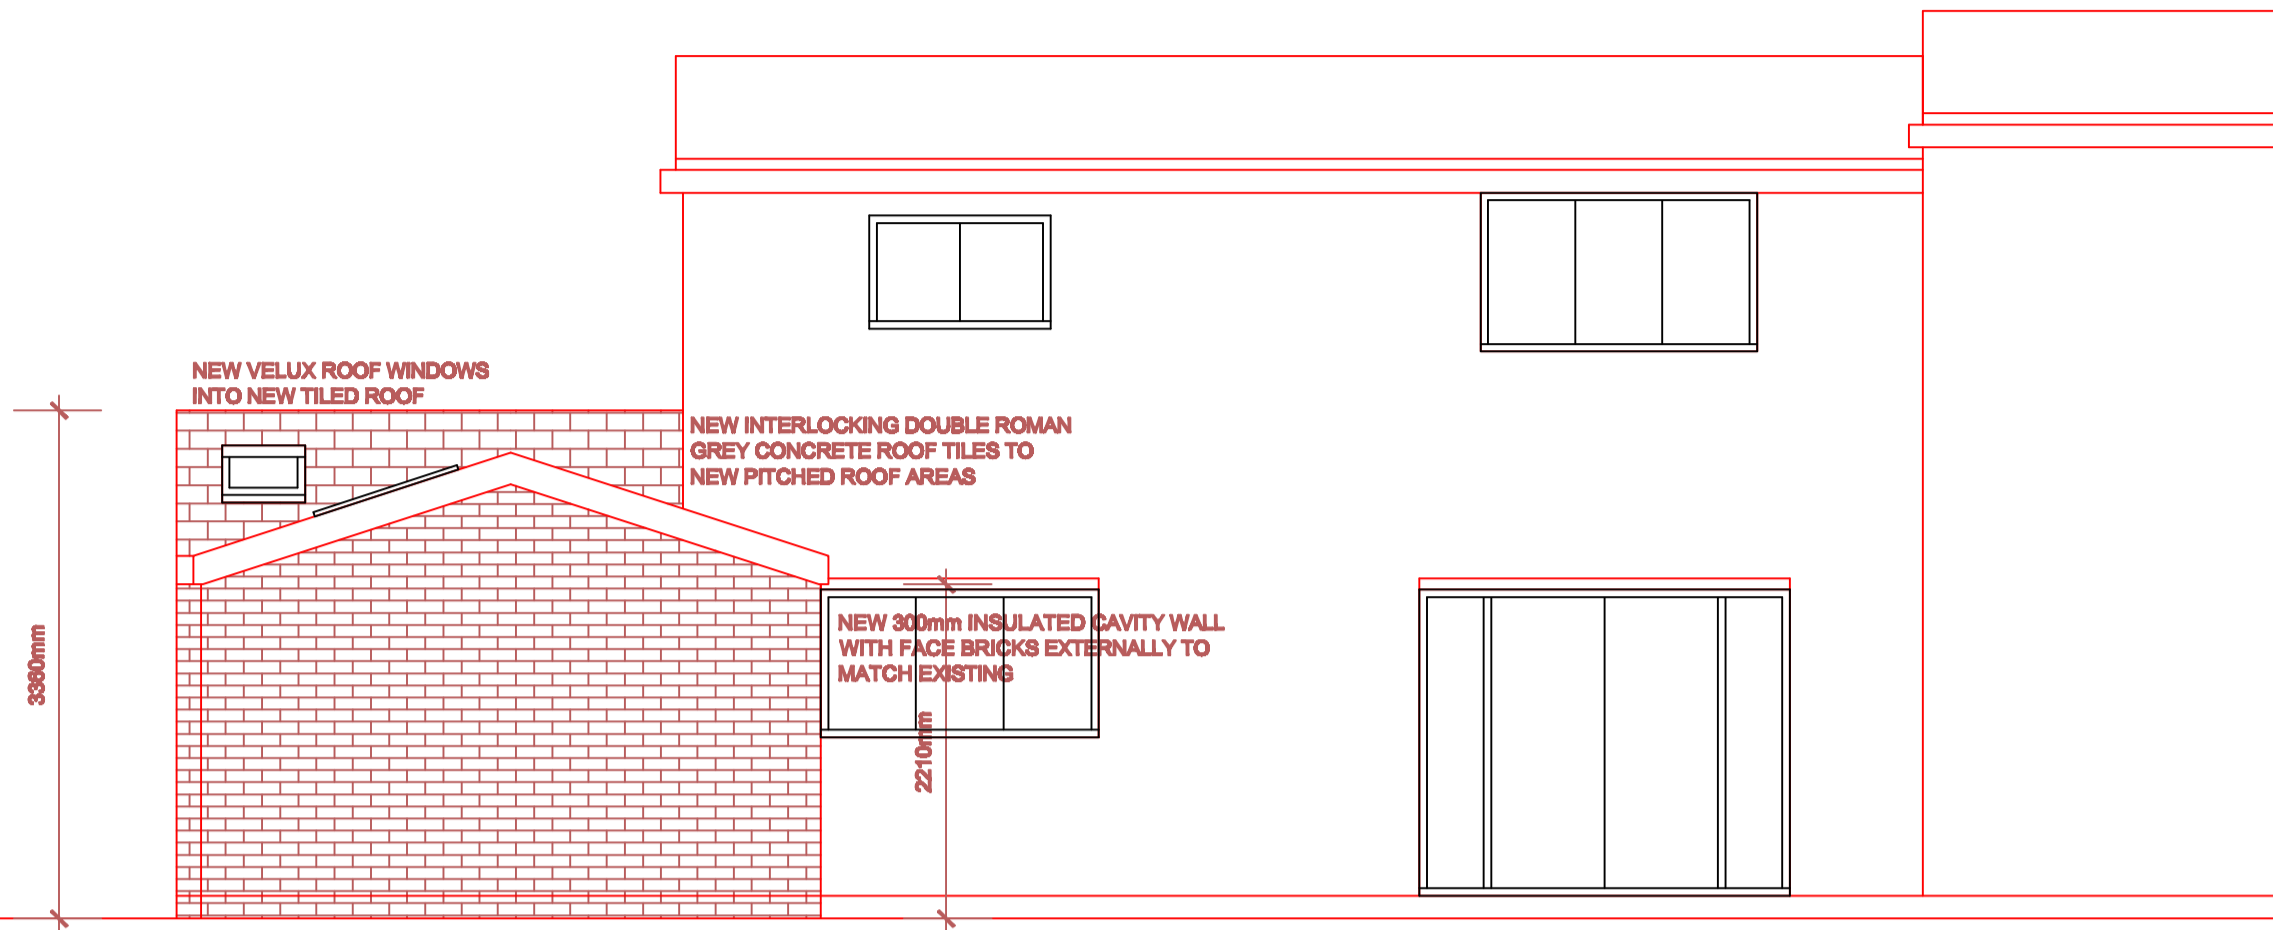

Scale 1:50 at A2 Size

REPRODUCTION NOTICE
This drawing is the property of RAM DESIGN and must not be copied or passed to a third party, in whole or part, without prior written consent of RAM DESIGN.

- NOTES
- 1: This drawing is copyright © 2023
 - 2: All dimensions to be checked and confirmed on site.
 - 3: This drawing is not to be scaled.
 - 4: All work and materials to be in accordance with the current Building Regulations and to comply with all the relevant codes of practice and where applicable the current edition of the relevant British Standard.

REAR ELEVATION

SIDE ELEVATION

FRONT ELEVATION

18 NEWGATE
STEVENAGE
PROPOSED ELEVATIONS 1

1:50
NOV.2023
JB1123.PL11