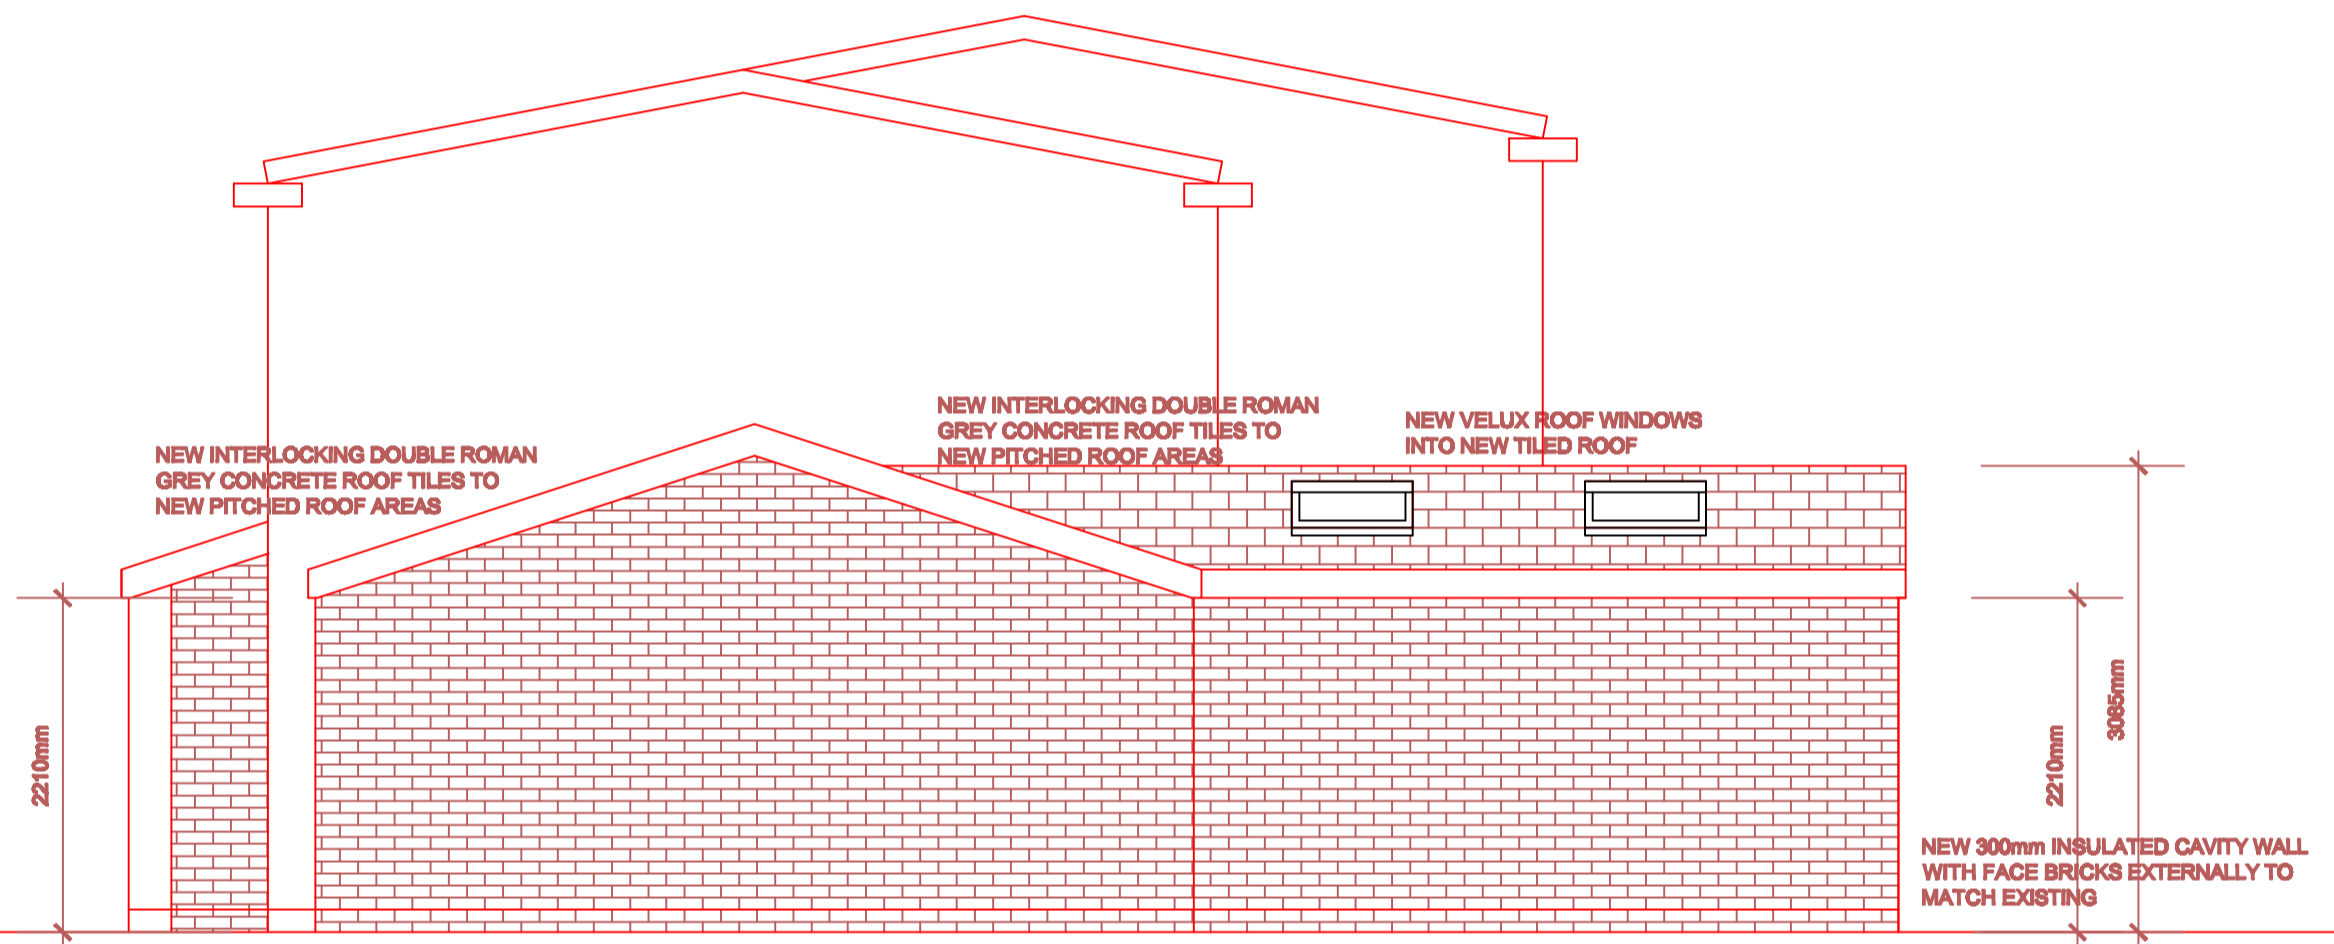

Scale 1:50 at A2 Size

REPRODUCTION NOTICE
This drawing is the property of RAM DESIGN and must not be copied or passed to a third party, in whole or part, without prior written consent of RAM DESIGN.

- NOTES
- 1: This drawing is copyright © 2023
 - 2: All dimensions to be checked and confirmed on site.
 - 3: This drawing is not to be scaled.
 - 4: All work and materials to be in accordance with the current Building Regulations and to comply with all the relevant codes of practice and where applicable the current edition of the relevant British Standard.

REAR ELEVATION

SIDE ELEVATION

FRONT ELEVATION

18 NEWGATE
STEVENAGE
PROPOSED ELEVATIONS 1

1:50
NOV.2023
JB1123.PL11