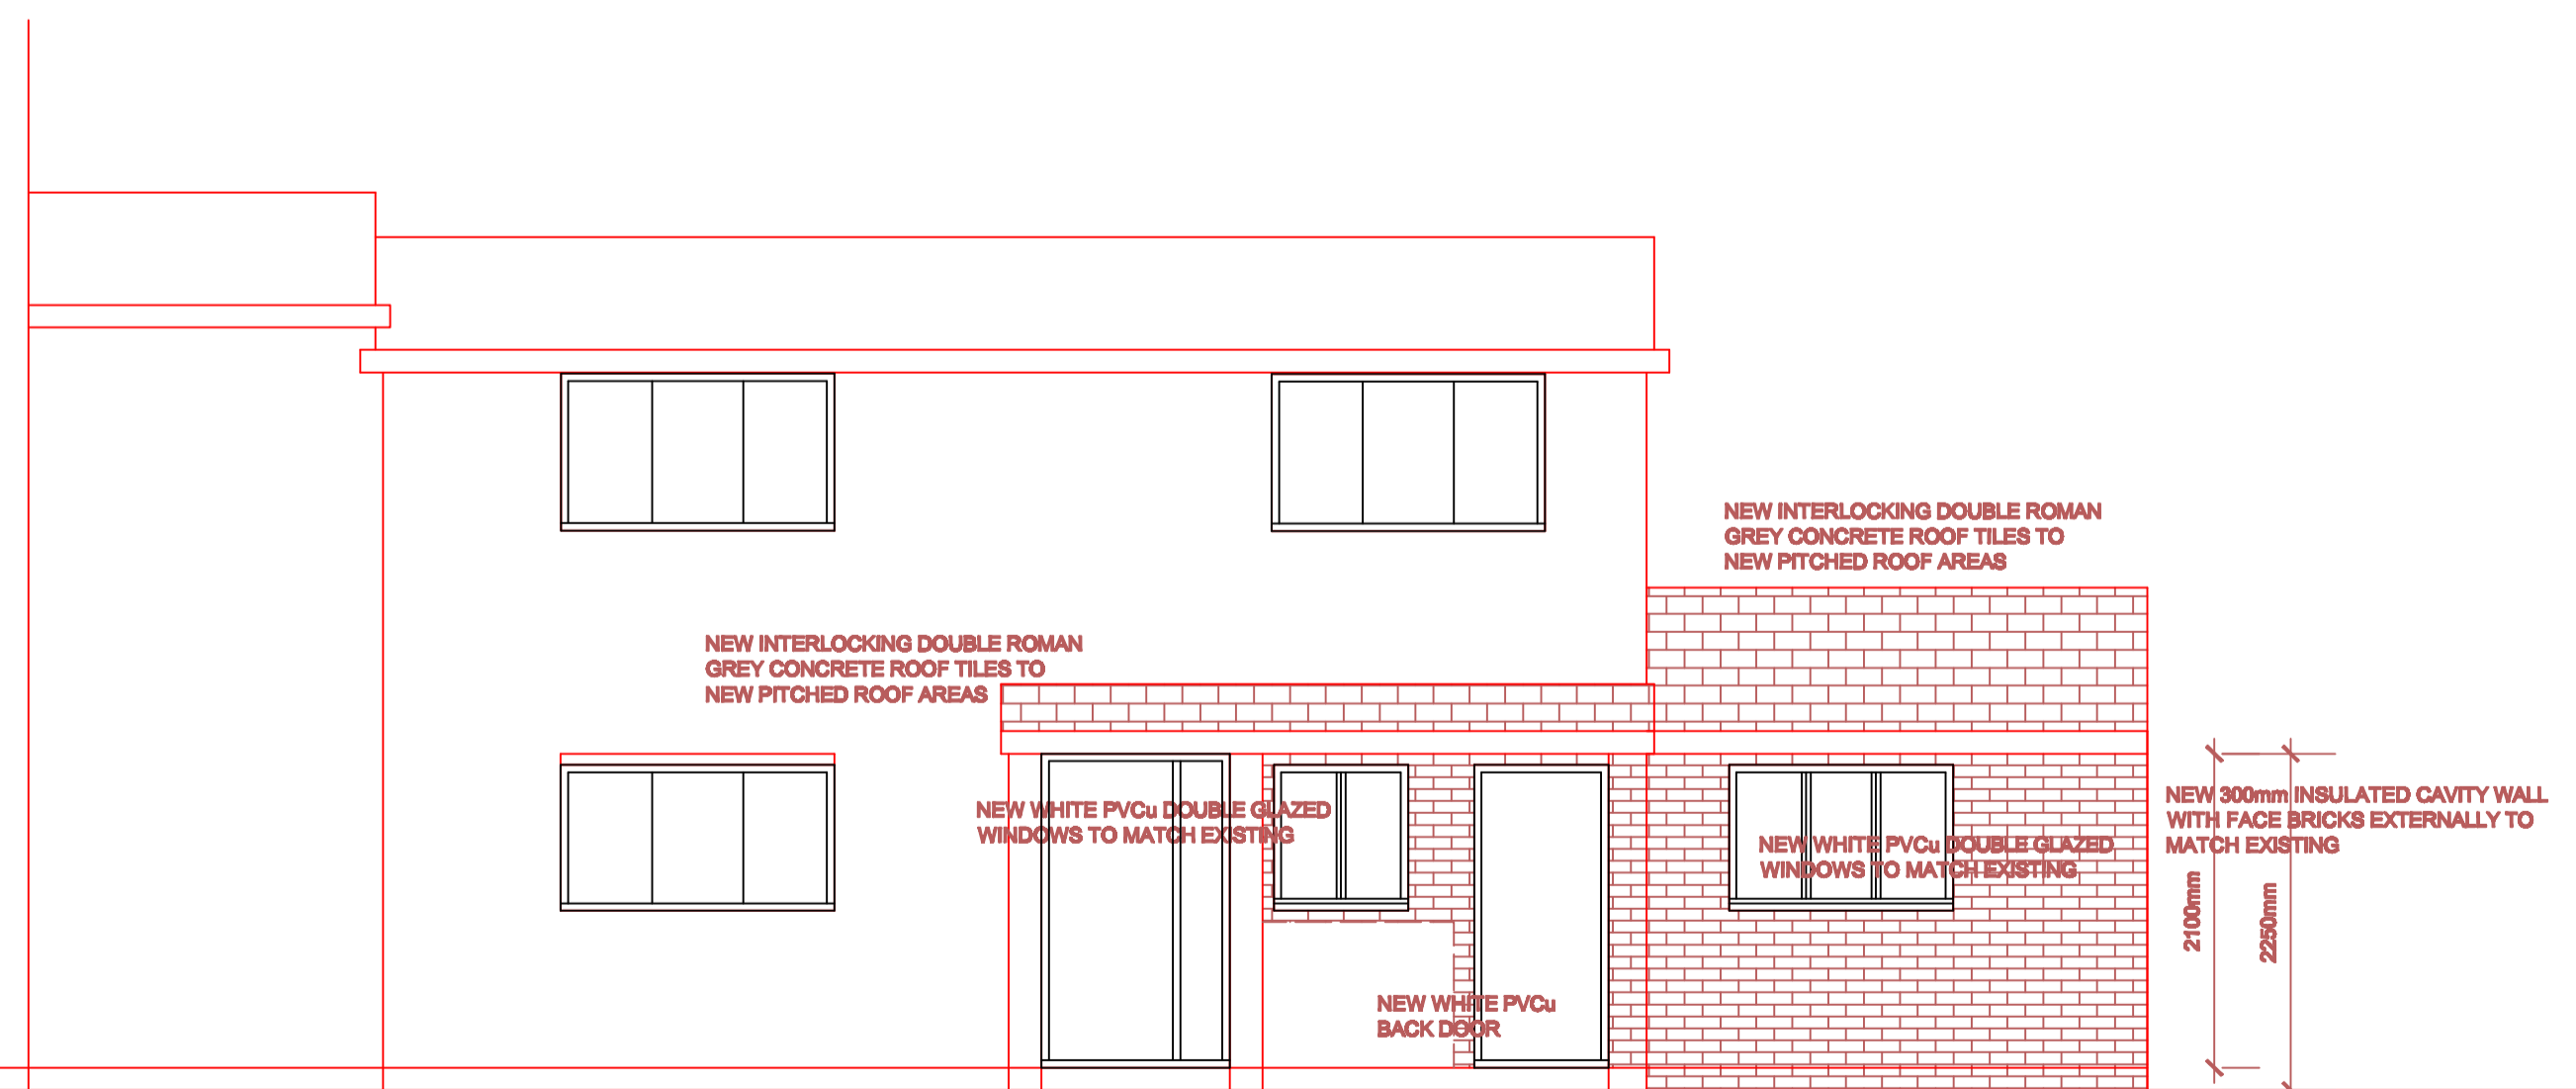

Scale 1:50 at A2 Size

REPRODUCTION NOTICE
This drawing is the property of RAM DESIGN and must not be copied or passed to a third party, in whole or part, without prior written consent of RAM DESIGN.

- NOTES
- 1: This drawing is copyright © 2023
 - 2: All dimensions to be checked and confirmed on site.
 - 3: This drawing is not to be scaled.
 - 4: All work and materials to be in accordance with the current Building Regulations and to comply with all the relevant codes of practice and where applicable the current edition of the relevant British Standard.

REAR ELEVATION

SIDE ELEVATION

FRONT ELEVATION

18 NEWGATE
STEVENAGE
PROPOSED ELEVATIONS 1

1:50
NOV.2023
JB1123.PL11