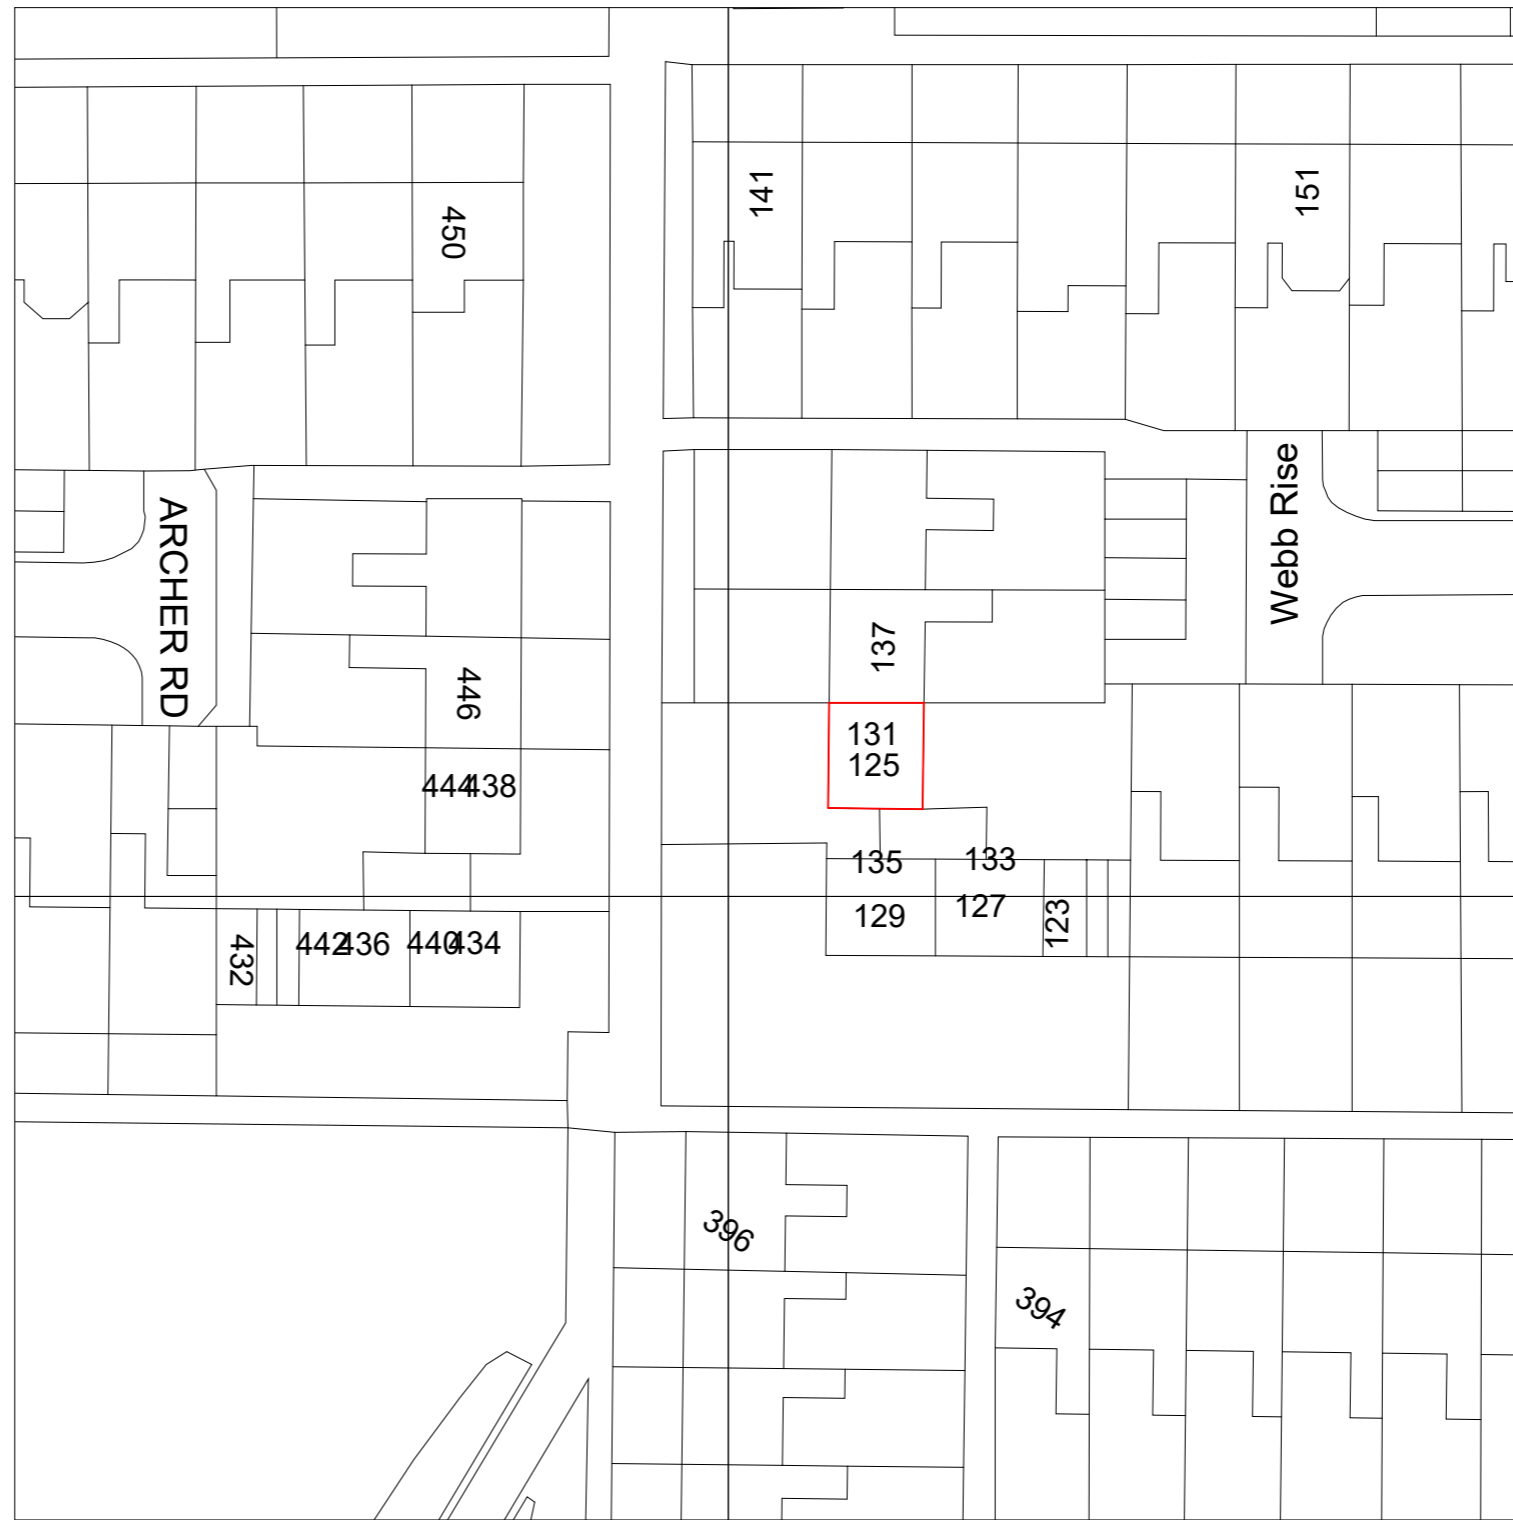

Crown Copyright and database rights
2023. OS AC0000814278 National Map
Centre. Purchased 30/11/2023 1 year
licence.

3

Scale 1-1250

1 : 1250

Scale 1:100

Crown Copyright and database rights
2023. OS AC0000814278 National Map
Centre. Purchased 30/11/2023 1 year
licence.

Scale 1-500

1 : 500

2

Scale 1:50

Contract No.
FHI 111072

Site Address -
125 Webb Rise
Stevenage
Hertfordshire
SG1 5QF

Drawing No.
4 of 4

Location and Site Map

All Dimensions in mm

Scale: As indicated

Signed Off on - 30/11/2023

Review on -

First Home Improvements
Station Road Industrial
Estate Lenwade Norfolk
NR9 5LY

© Drawings, associated documentation and
intellectual property is protected under
copyright law.
All documentation by First Home
Improvements prohibits unauthorised
actions such as (but not limited to) the re-
issuing and re-production thereof without
prior consent.