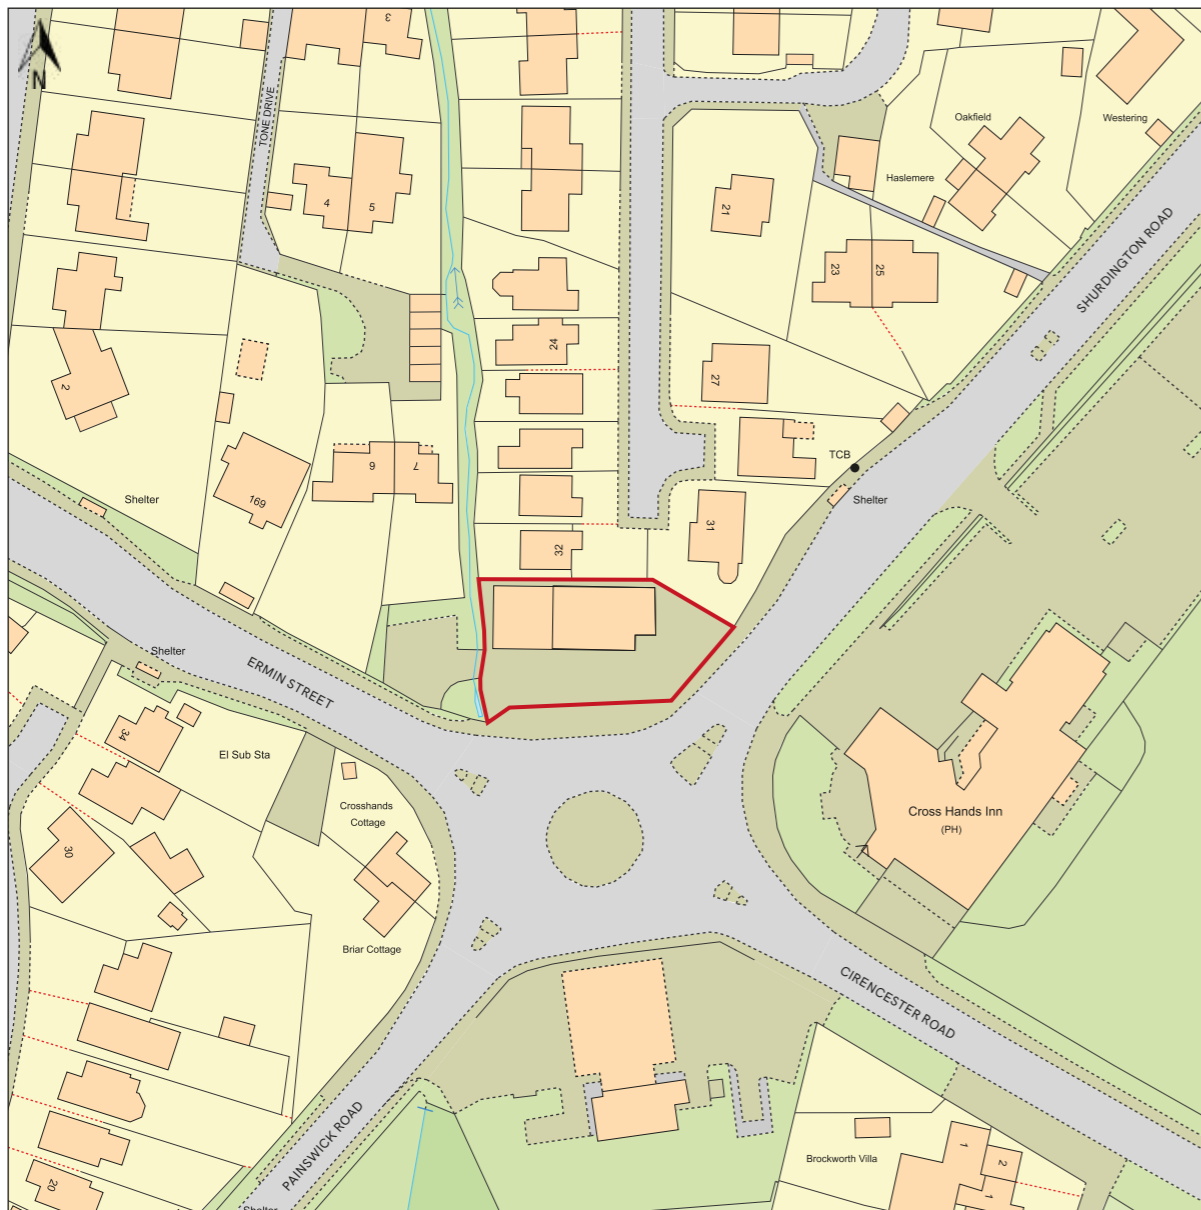

One Stop Stores Ltd : Unit 1, Crosshands Roundabout, Shurdington Road, Brockworth, Gloucestershire GL3 4PH

This Plan includes the following Licensed Data: OS MasterMap Colour PDF Location Plan by the Ordnance Survey National Geographic Database and incorporating surveyed revision available at the date of production. Reproduction in whole or in part is prohibited without the prior permission of Ordnance Survey. The representation of a road, track or path is no evidence of a right of way. The representation of features, as lines is no evidence of a property boundary. © Crown copyright and database rights, 2022. Ordnance Survey - 0100031673