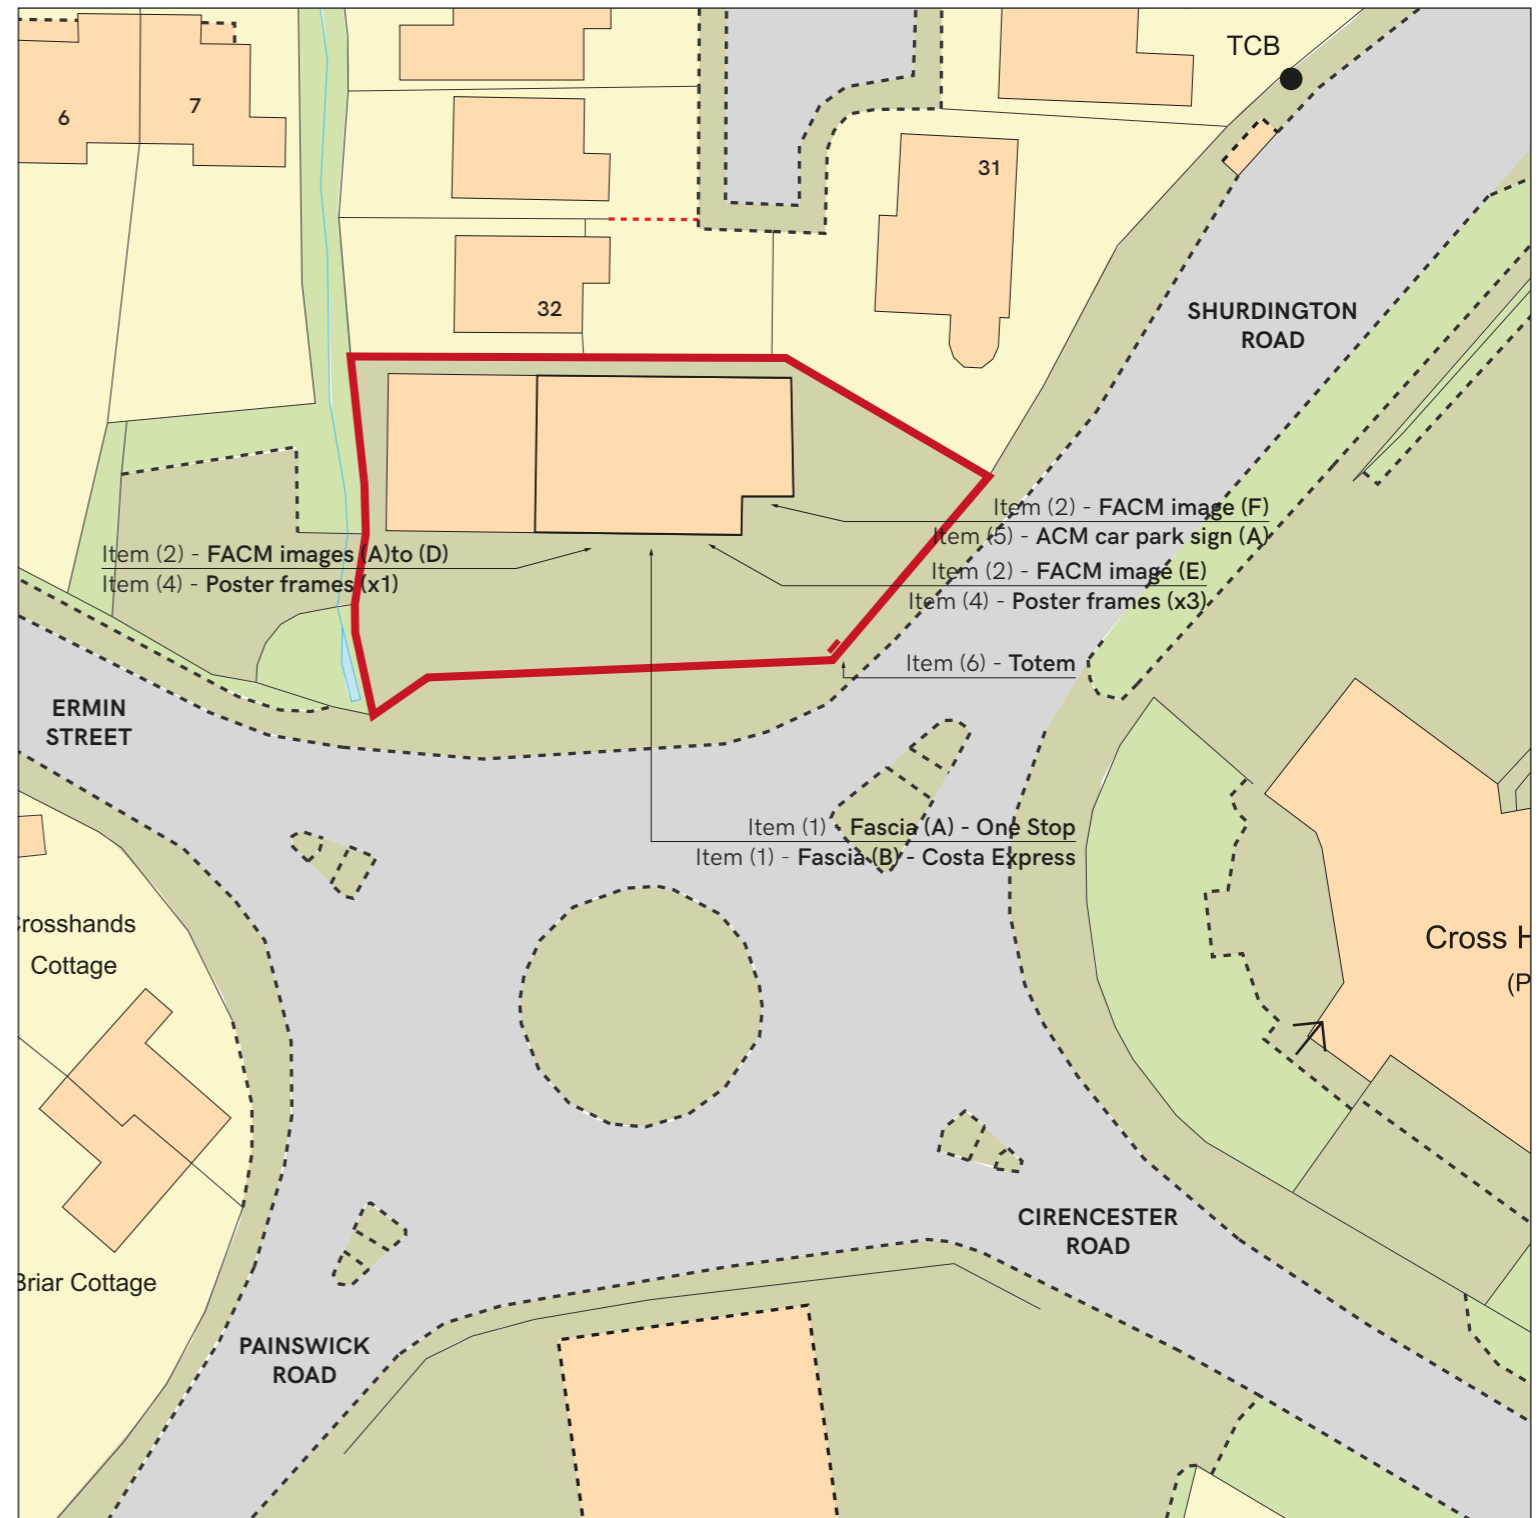

One Stop Stores Ltd : Unit 1, Crosshands Roundabout, Shurdington Road, Brockworth, Gloucestershire GL3 4PH

This Plan includes the following Licensed Data: OS MasterMap Colour PDF Location Plan by the Ordnance Survey National Geographic Database and incorporating surveyed revision available at the date of production. Reproduction in whole or in part is prohibited without the prior permission of Ordnance Survey. The representation of a road, track or path is no evidence of a right of way. The representation of features, as lines is no evidence of a property boundary. © Crown copyright and database rights, 2022. Ordnance Survey - 0100031673