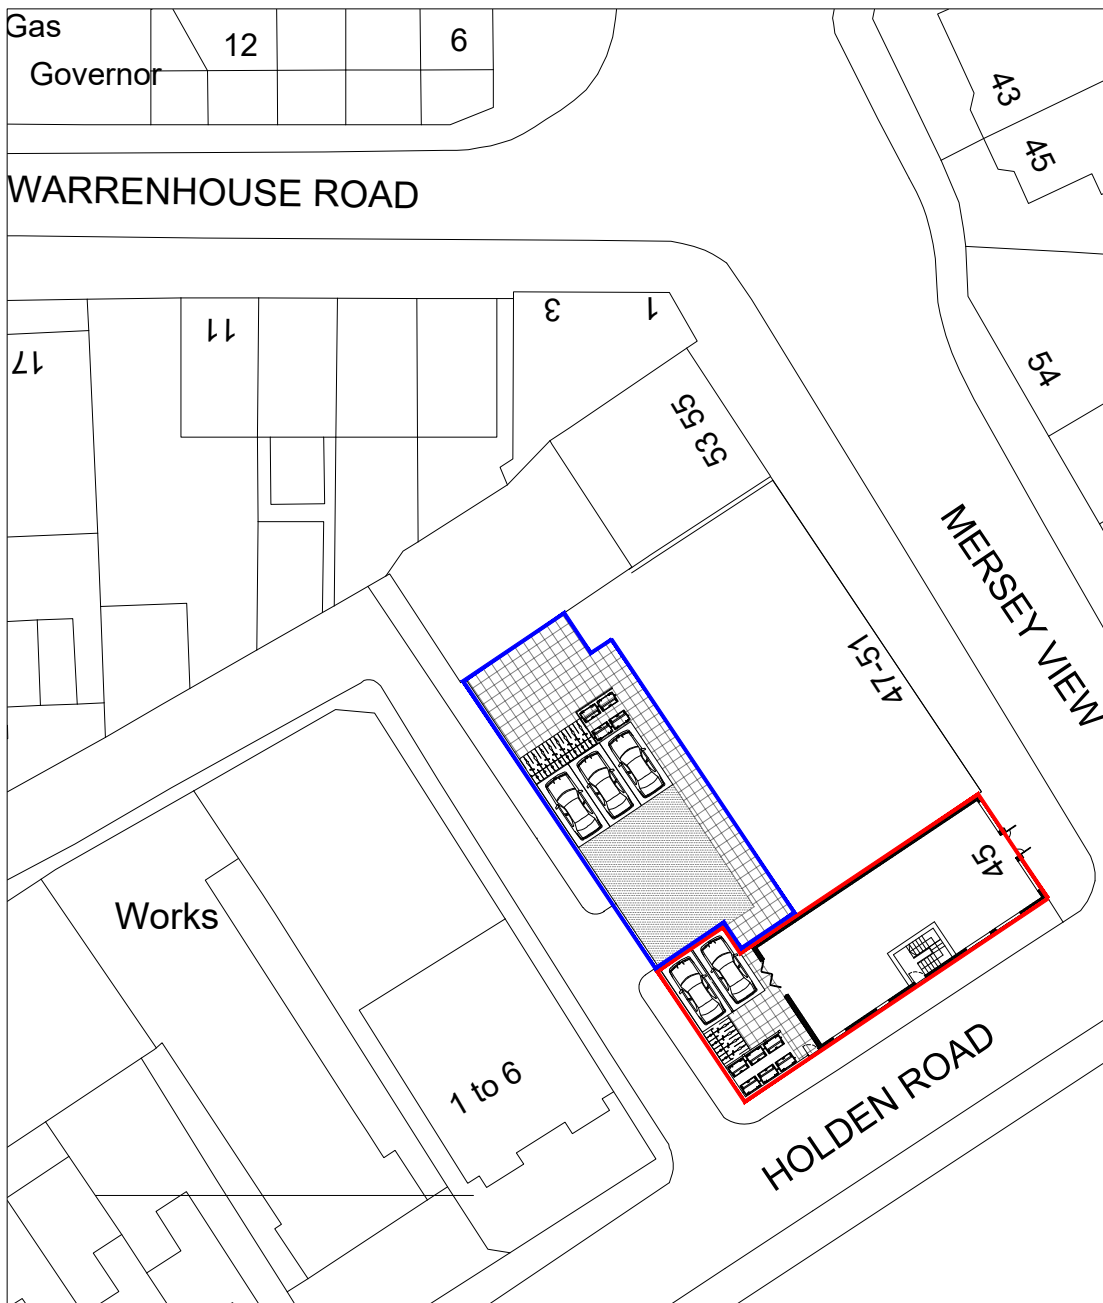

Do not scale from this drawing.

Notes:

1 Site Plan
1:500