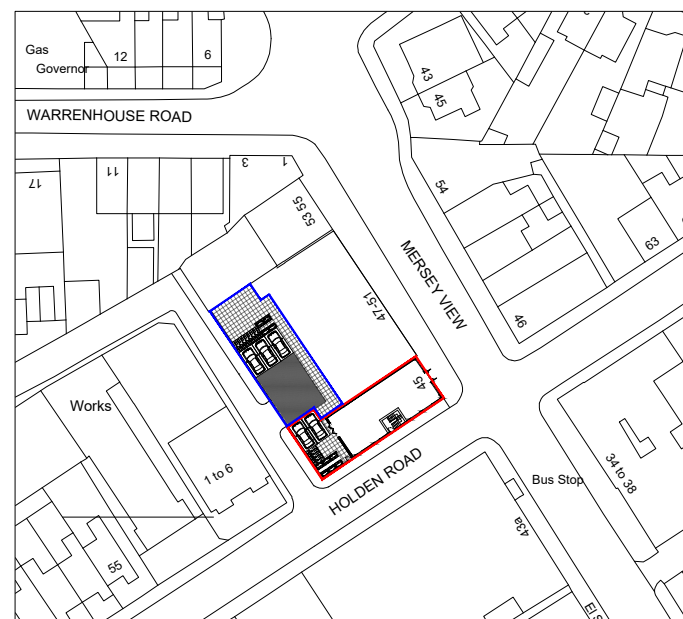

2 Location Plan
1:1250

Ref.	Date	Notes
REVISIONS		

DRAWING NUMBER	REVISION
484DS-LR-001	
DRAWING STATUS	AUTHOR
LR	EF
SCALE	
varies @A4	

DRAWING TITLE
Land Registry

JOB TITLE
45 Mersey View
Waterloo, Liverpool
L22 6QA

WD
Architects

Atlantic House
143 Sefton Street
Liverpool L8 5SN

0151 332 0120
info@wwoolddesign.co.uk
wwoolddesign.co.uk