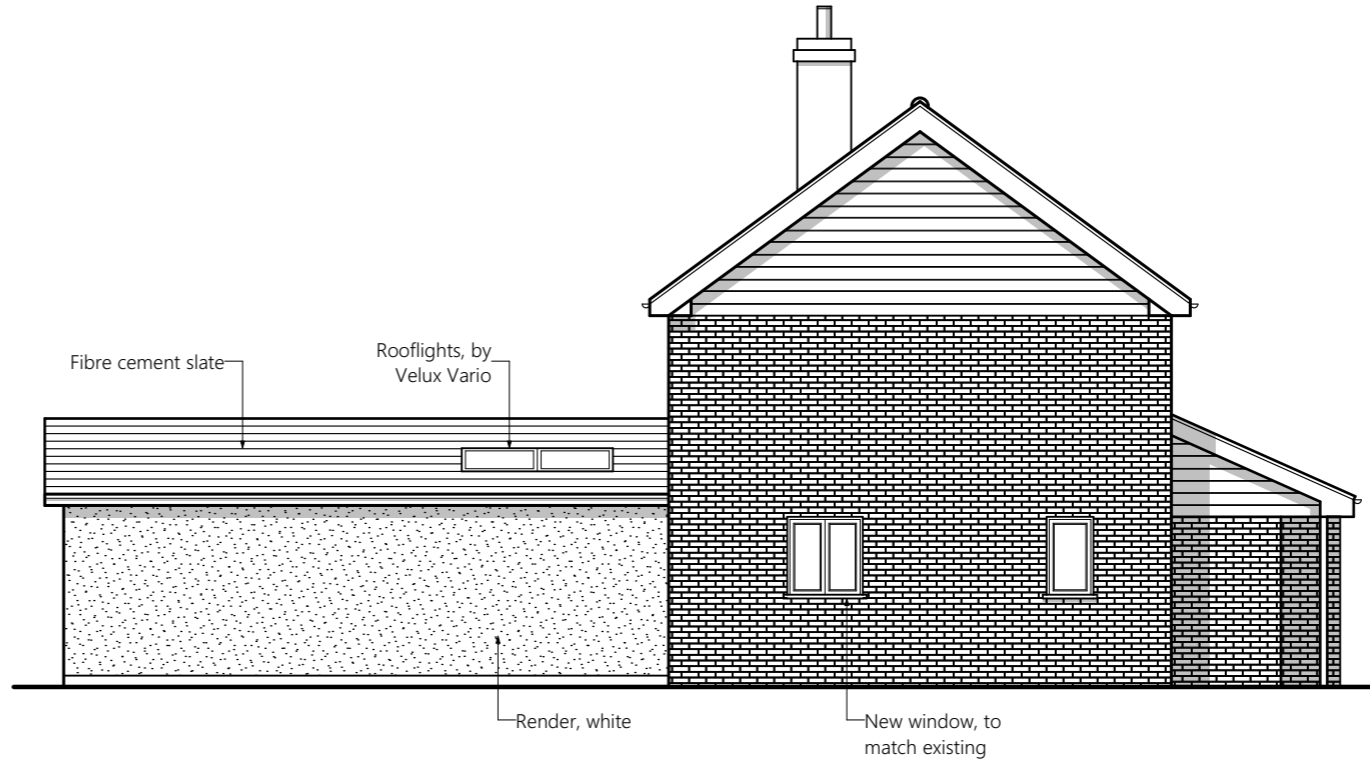

Proposed North East Elevation (no change)

1:100

Proposed South East Elevation

1:100

Proposed North West Elevation

1:100

Proposed South West Elevation

1:100

Address:
Thurston,
Bury St.Edmunds,
Suffolk.
IP31 3RD.

Drawing Name:
Proposed Elevations

Drawing Status:
Planning

Drawn by: SL Date: 21/11/23

Checked by: Date:

Drawing Scale:
1:100 @ A3

Layout ID: 145-23/P/50 Revision: