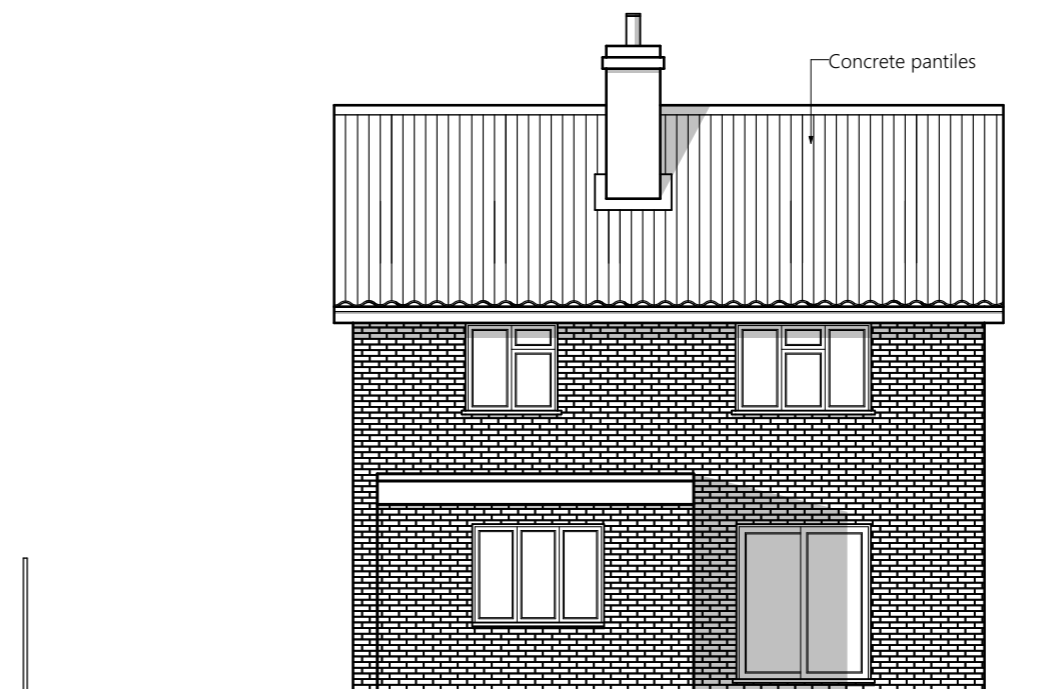

Existing North East Elevation

1:100

Existing South East Elevation

1:100

Existing North West Elevation

1:100

Existing South West Elevation

1:100

Address:
Thurston,
Bury St.Edmunds,
Suffolk.
IP31 3RD.

Drawing Name:
Existing Elevations

Drawing Status:
SURVEY

Drawn by: SL Date: 12/09/23

Checked by: Date:

Drawing Scale:
1:100 @ A3

Layout ID: 145-23/S/1004 Revision: