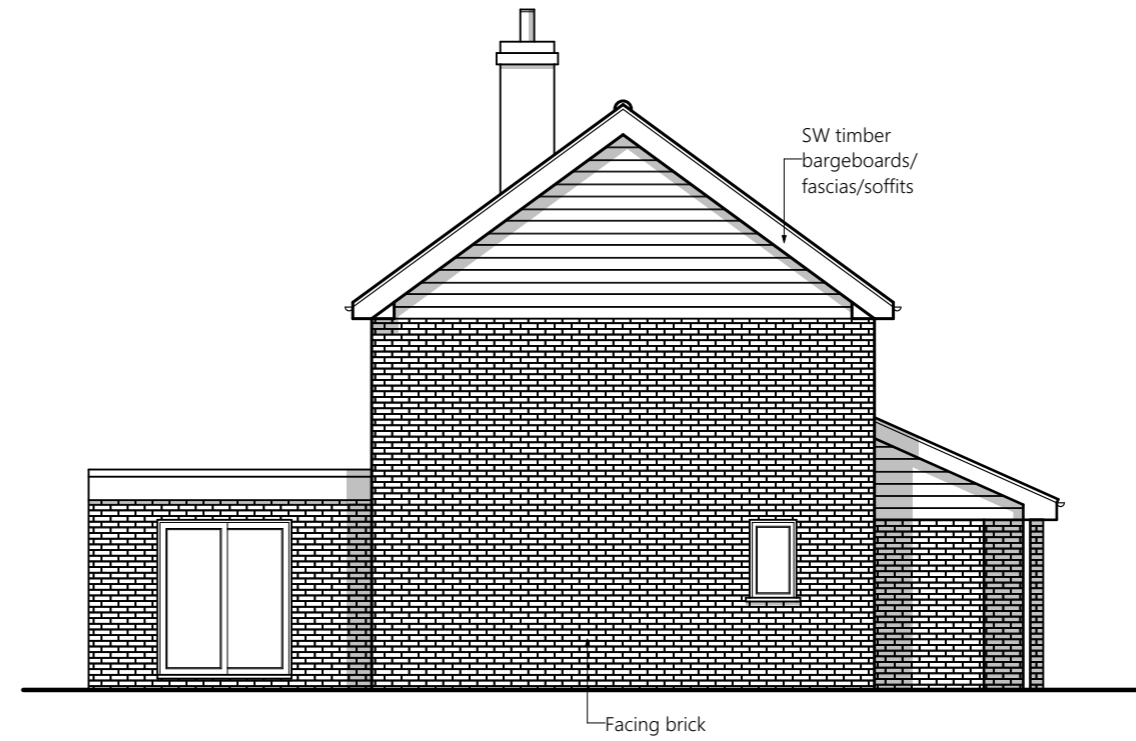

Existing North East Elevation

1:100

Existing South East Elevation

1:100

Existing North West Elevation

1:100

Existing South West Elevation

1:100

Address:
Thurston,
Bury St.Edmunds,
Suffolk.
IP31 3RD.

Drawing Name:
Existing Elevations

Drawing Status:
SURVEY

Drawn by: SL Date: 12/09/23

Checked by: Date:

Drawing Scale:
1:100 @ A3

Layout ID: 145-23/S/1004 Revision: