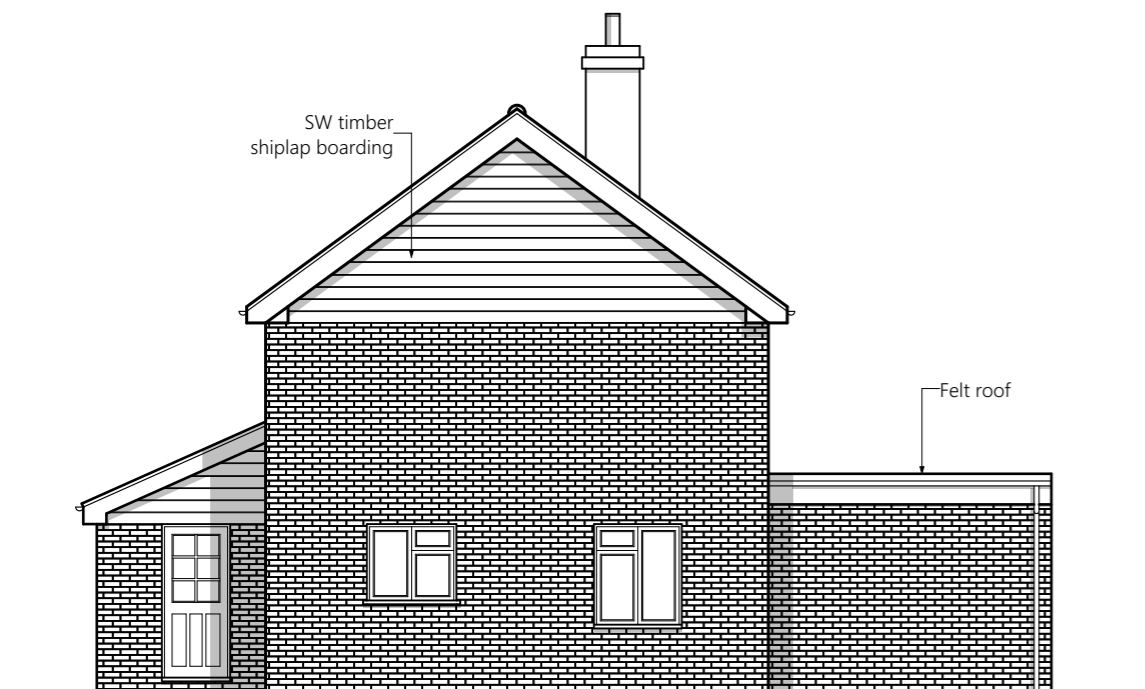

Existing North East Elevation

1:100

Existing South East Elevation

1:100

Existing North West Elevation

1:100

Existing South West Elevation

1:100

Address:
Thurston,
Bury St.Edmunds,
Suffolk.
IP31 3RD.

Drawing Name:
Existing Elevations

Drawing Status:
SURVEY

Drawn by: SL Date: 12/09/23

Checked by: Date:

Drawing Scale:
1:100 @ A3

Layout ID: 145-23/S/1004 Revision: