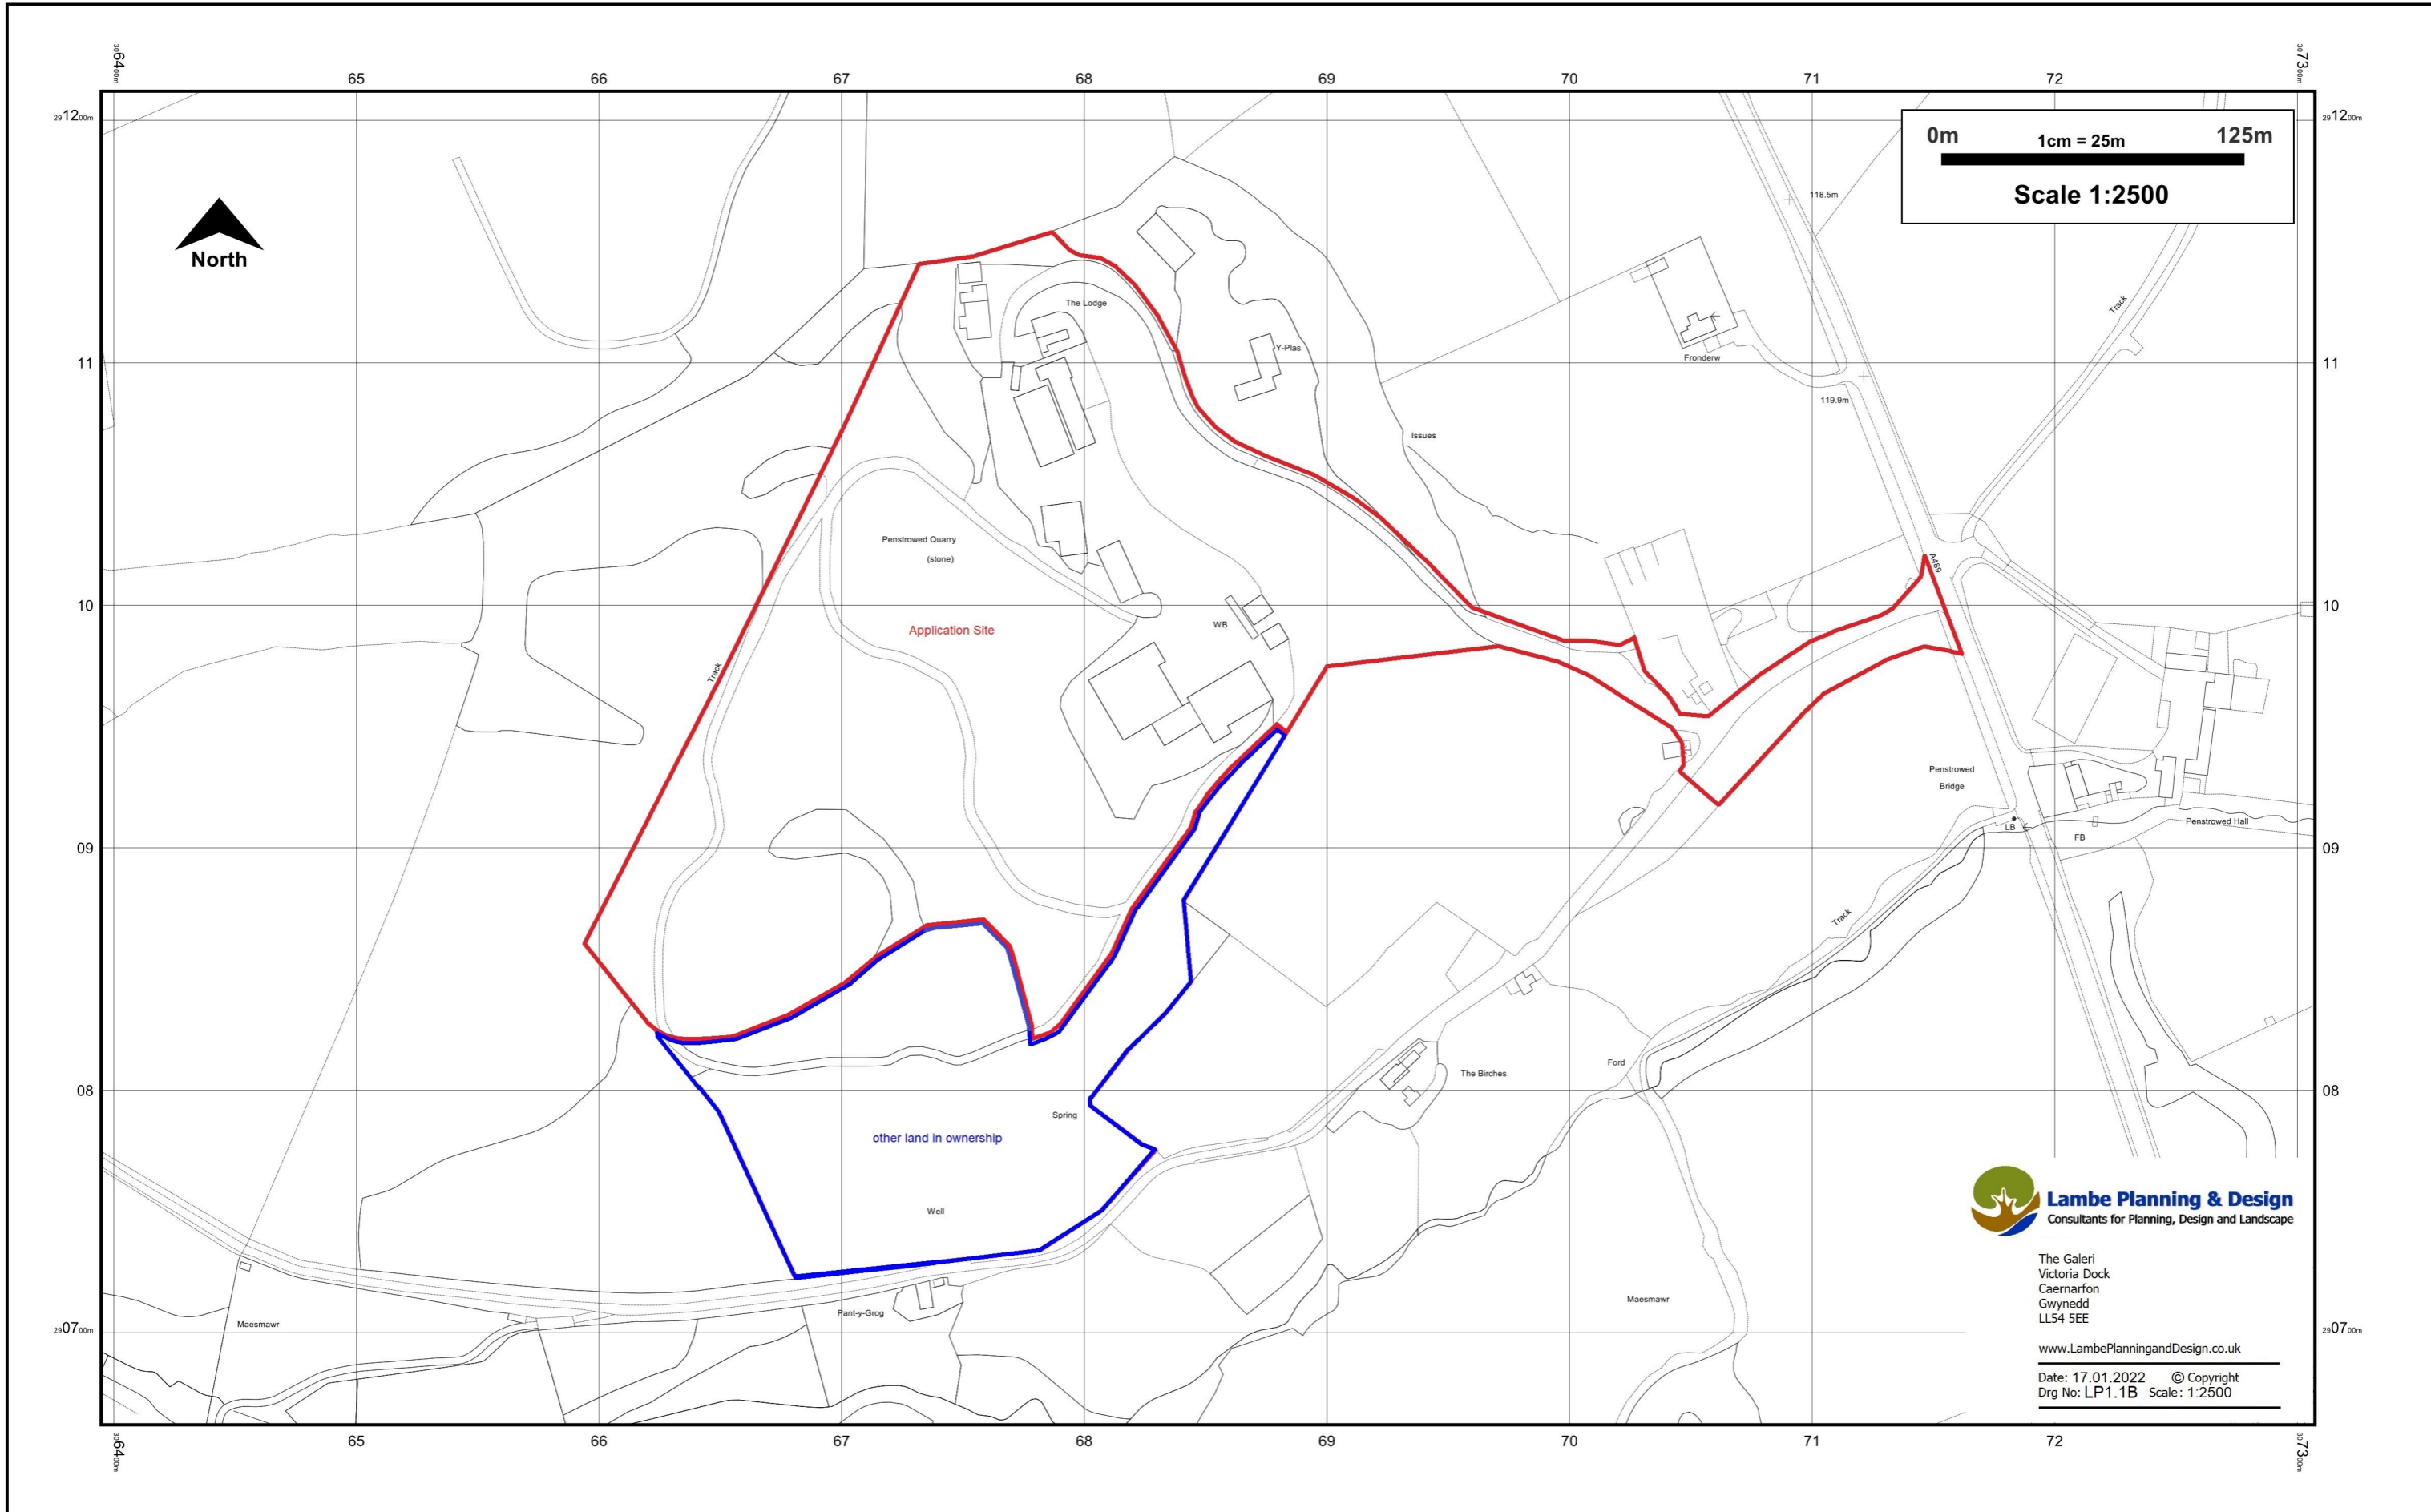

Proposed Holiday Lodge Park in lieu of existing operation and development at Penstrowed Quarry, Penstrowed, Caersws, Powys, SY17 5SG.

Site Location Plan

The Galeri
Victoria Dock
Caernarfon
Gwynedd
LL54 5EE

www.LambePlanningandDesign.co.uk

Date: 17.01.2022 © Copyright
Drg No: LP1.1B Scale: 1:2500

© Crown copyright and database rights 2021 Ordnance Survey 100048957. The representation of road, track or path is no evidence of a boundary or right of way. The representation of features as lines is no evidence of a property boundary.