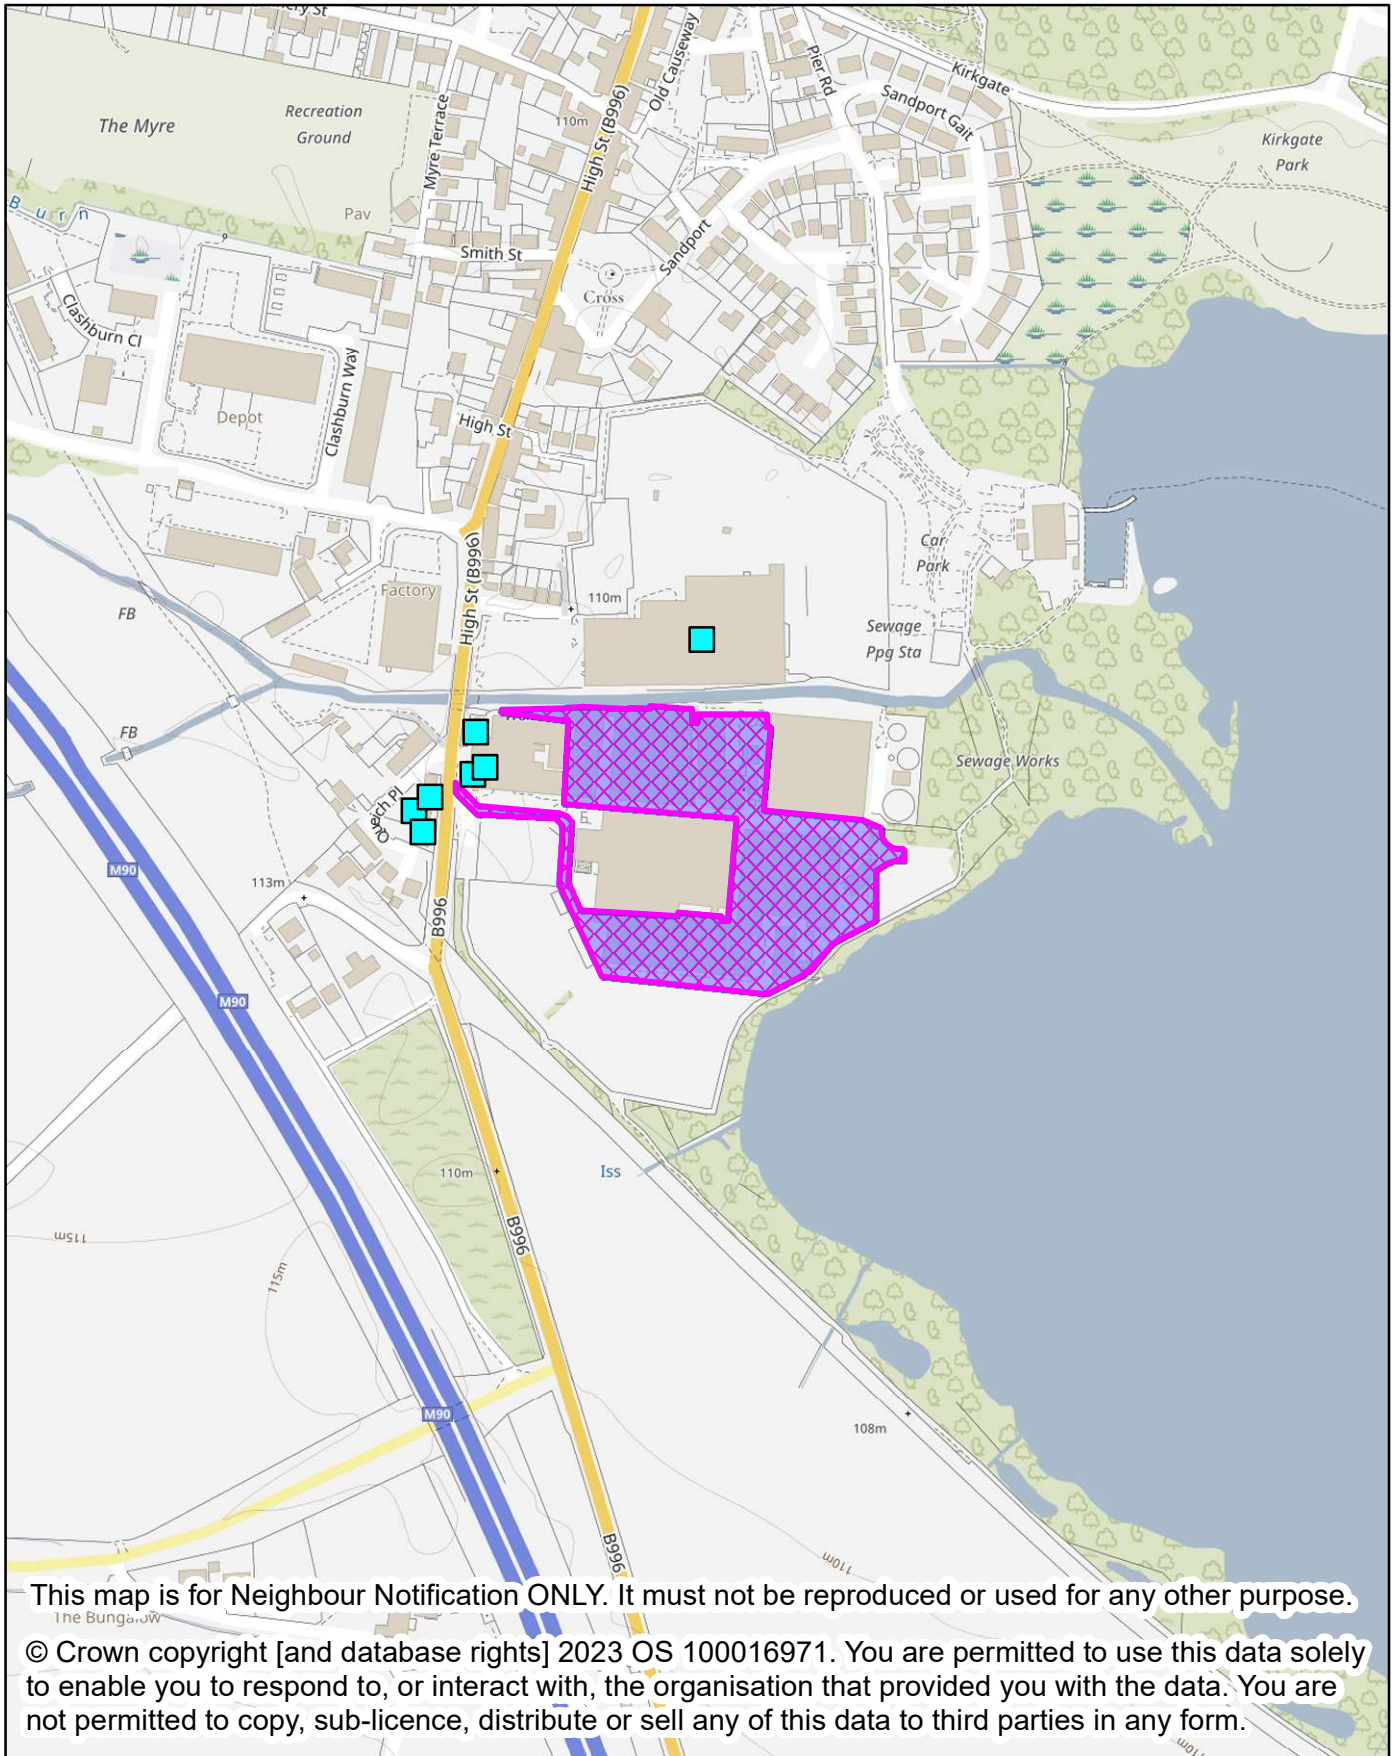

Perth & Kinross Council

NEIGHBOUR NOTIFICATION

Location Plan showing planning application site

This map is for Neighbour Notification ONLY. It must not be reproduced or used for any other purpose.

© Crown copyright [and database rights] 2023 OS 100016971. You are permitted to use this data solely to enable you to respond to, or interact with, the organisation that provided you with the data. You are not permitted to copy, sub-licence, distribute or sell any of this data to third parties in any form.