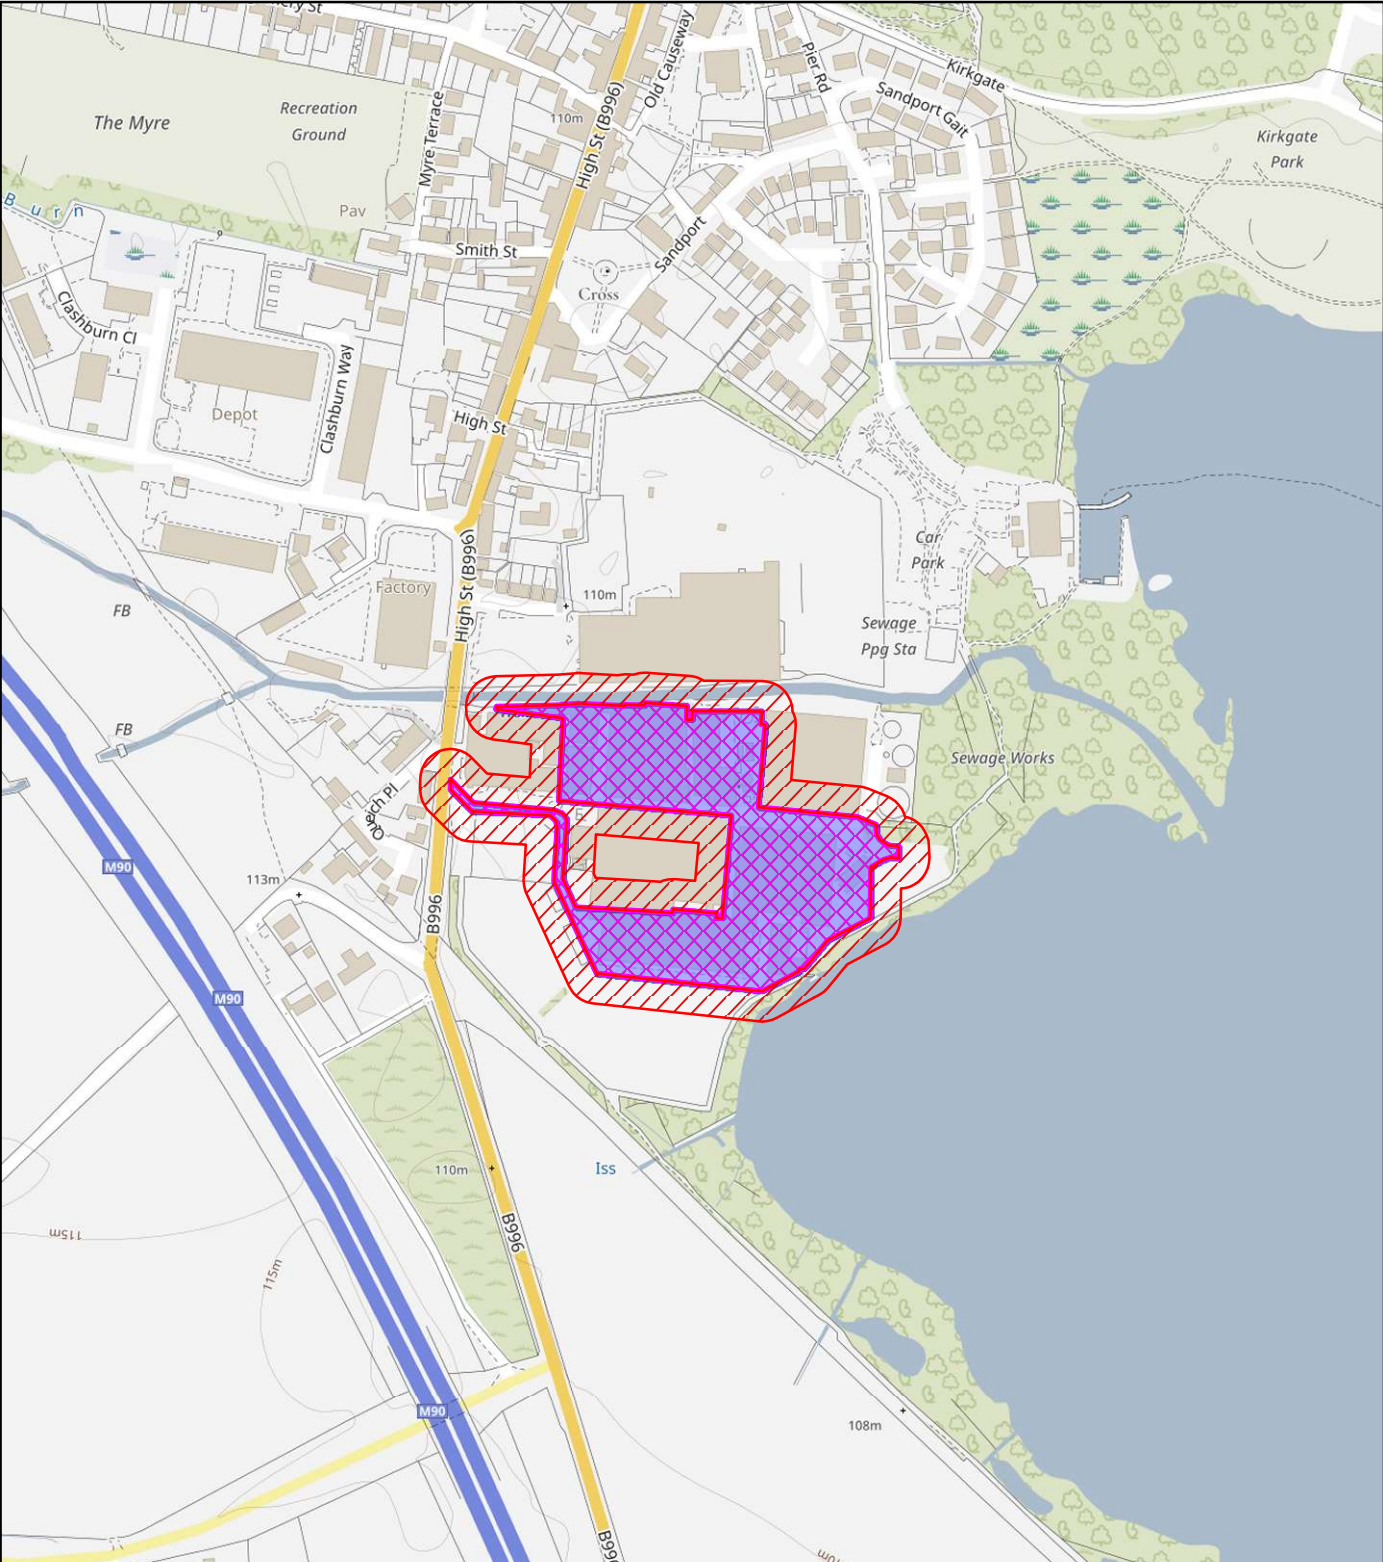

Perth & Kinross Council

NEIGHBOUR NOTIFICATION

Location Plan showing planning application site

This map is for Neighbour Notification ONLY. It must not be reproduced or used for any other purpose.

© Crown copyright [and database rights] 2023 OS 100016971. You are permitted to use this data solely to enable you to respond to, or interact with, the organisation that provided you with the data. You are not permitted to copy, sub-licence, distribute or sell any of this data to third parties in any form.