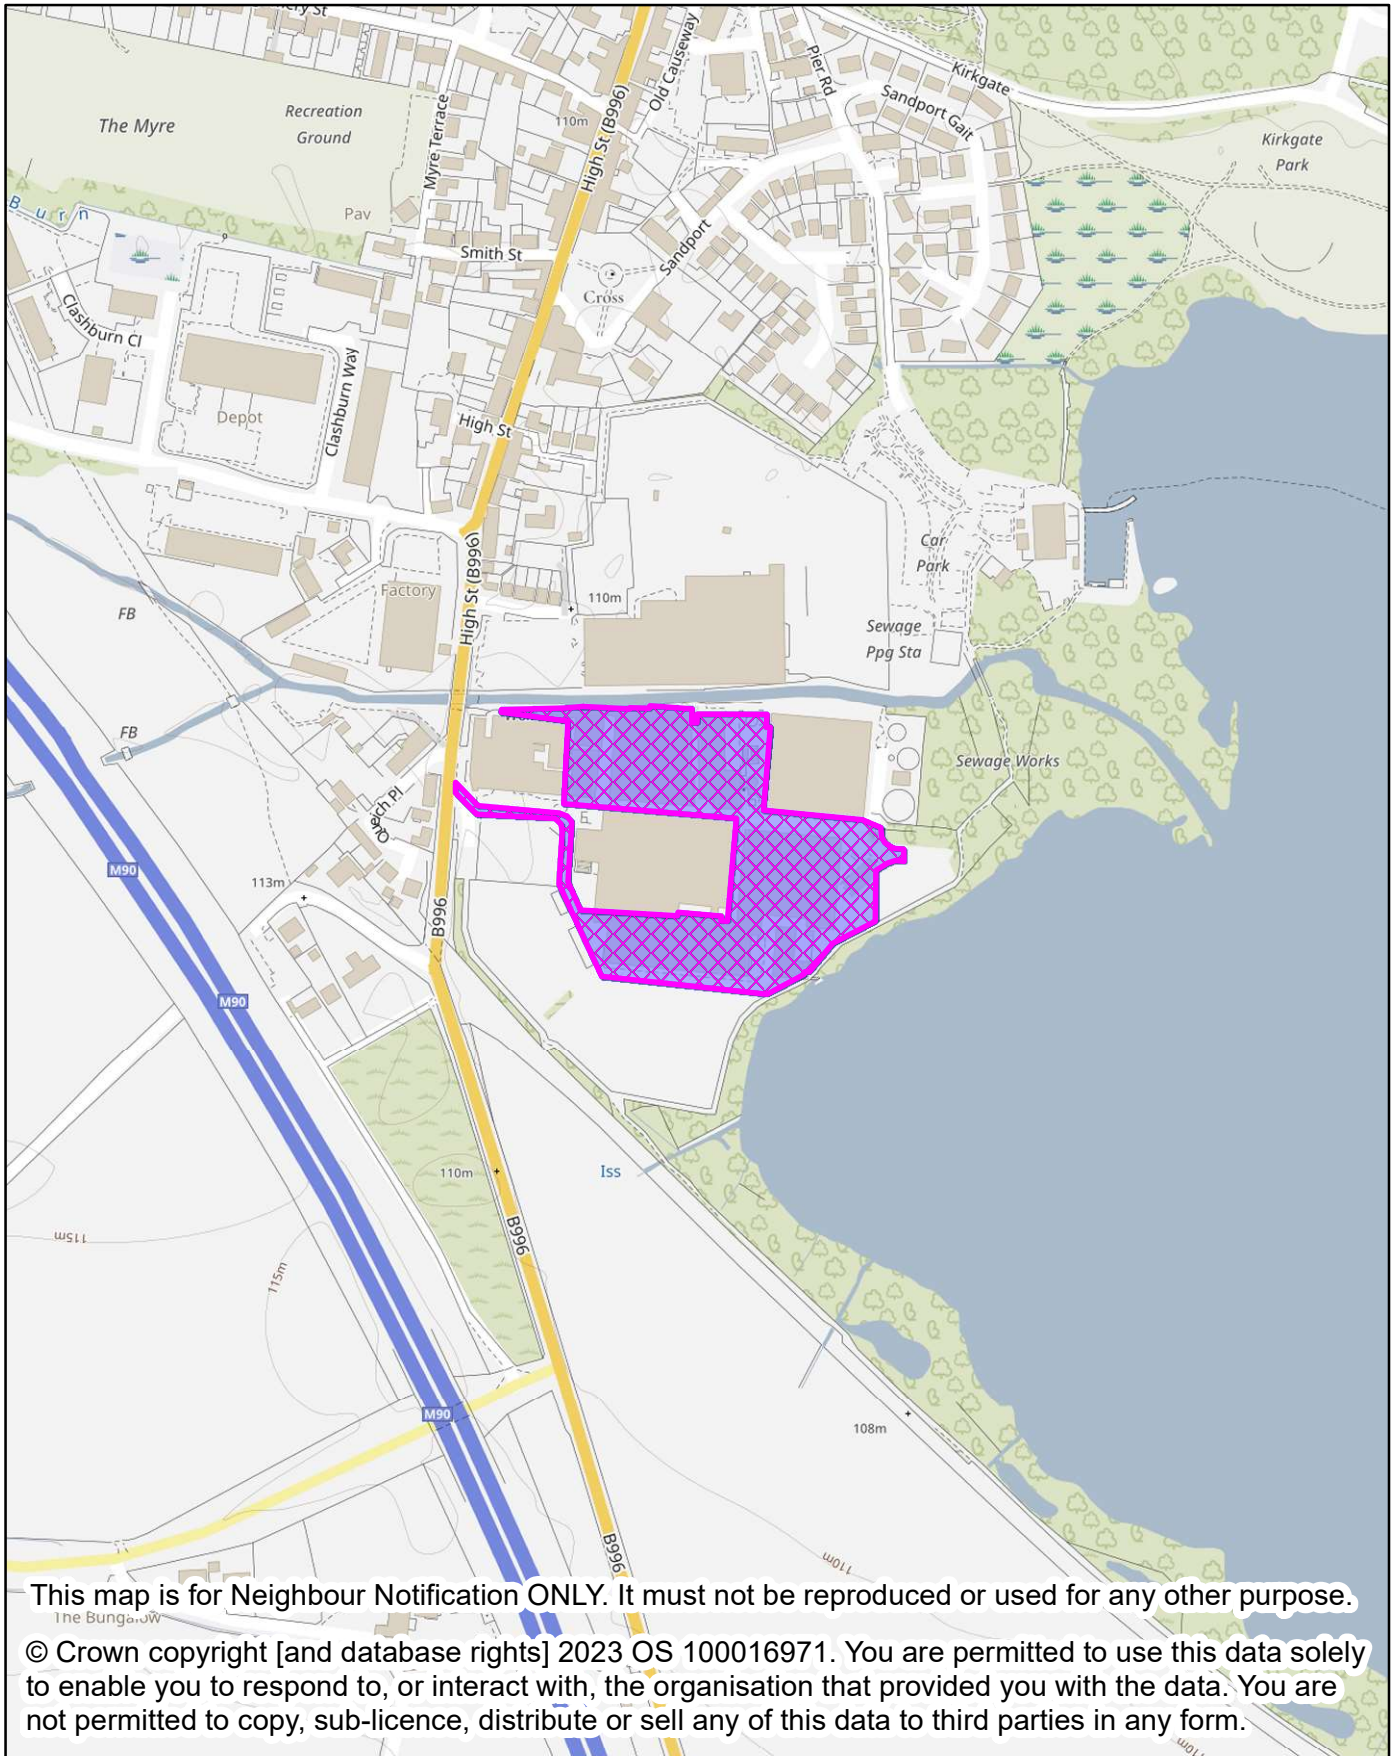

Perth & Kinross Council

NEIGHBOUR NOTIFICATION

Location Plan showing planning application site

This map is for Neighbour Notification ONLY. It must not be reproduced or used for any other purpose.

© Crown copyright [and database rights] 2023 OS 100016971. You are permitted to use this data solely to enable you to respond to, or interact with, the organisation that provided you with the data. You are not permitted to copy, sub-licence, distribute or sell any of this data to third parties in any form.