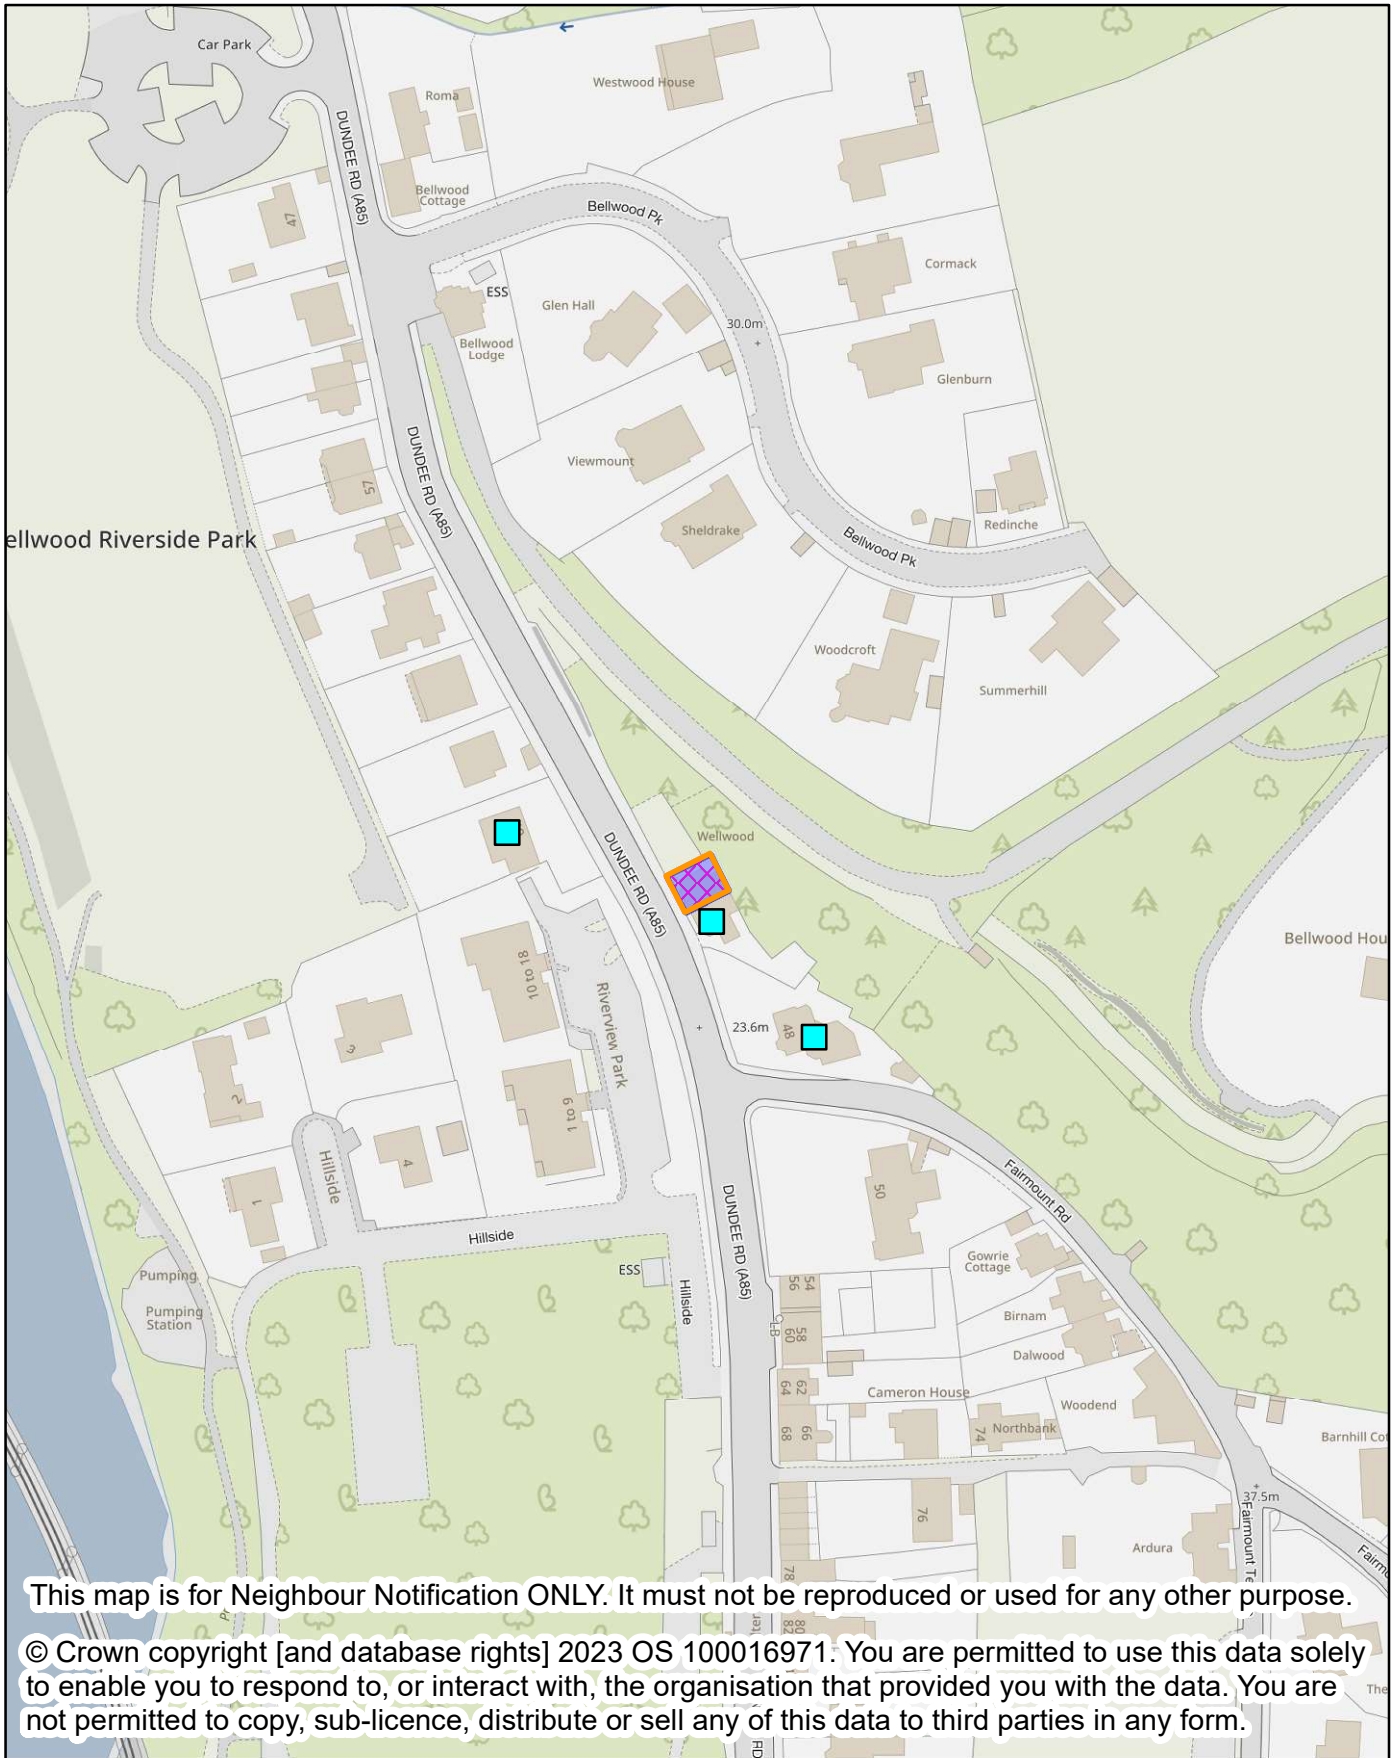

Perth & Kinross Council

NEIGHBOUR NOTIFICATION

Location Plan showing planning application site

This map is for Neighbour Notification ONLY. It must not be reproduced or used for any other purpose.

© Crown copyright [and database rights] 2023 OS 100016971. You are permitted to use this data solely to enable you to respond to, or interact with, the organisation that provided you with the data. You are not permitted to copy, sub-licence, distribute or sell any of this data to third parties in any form.