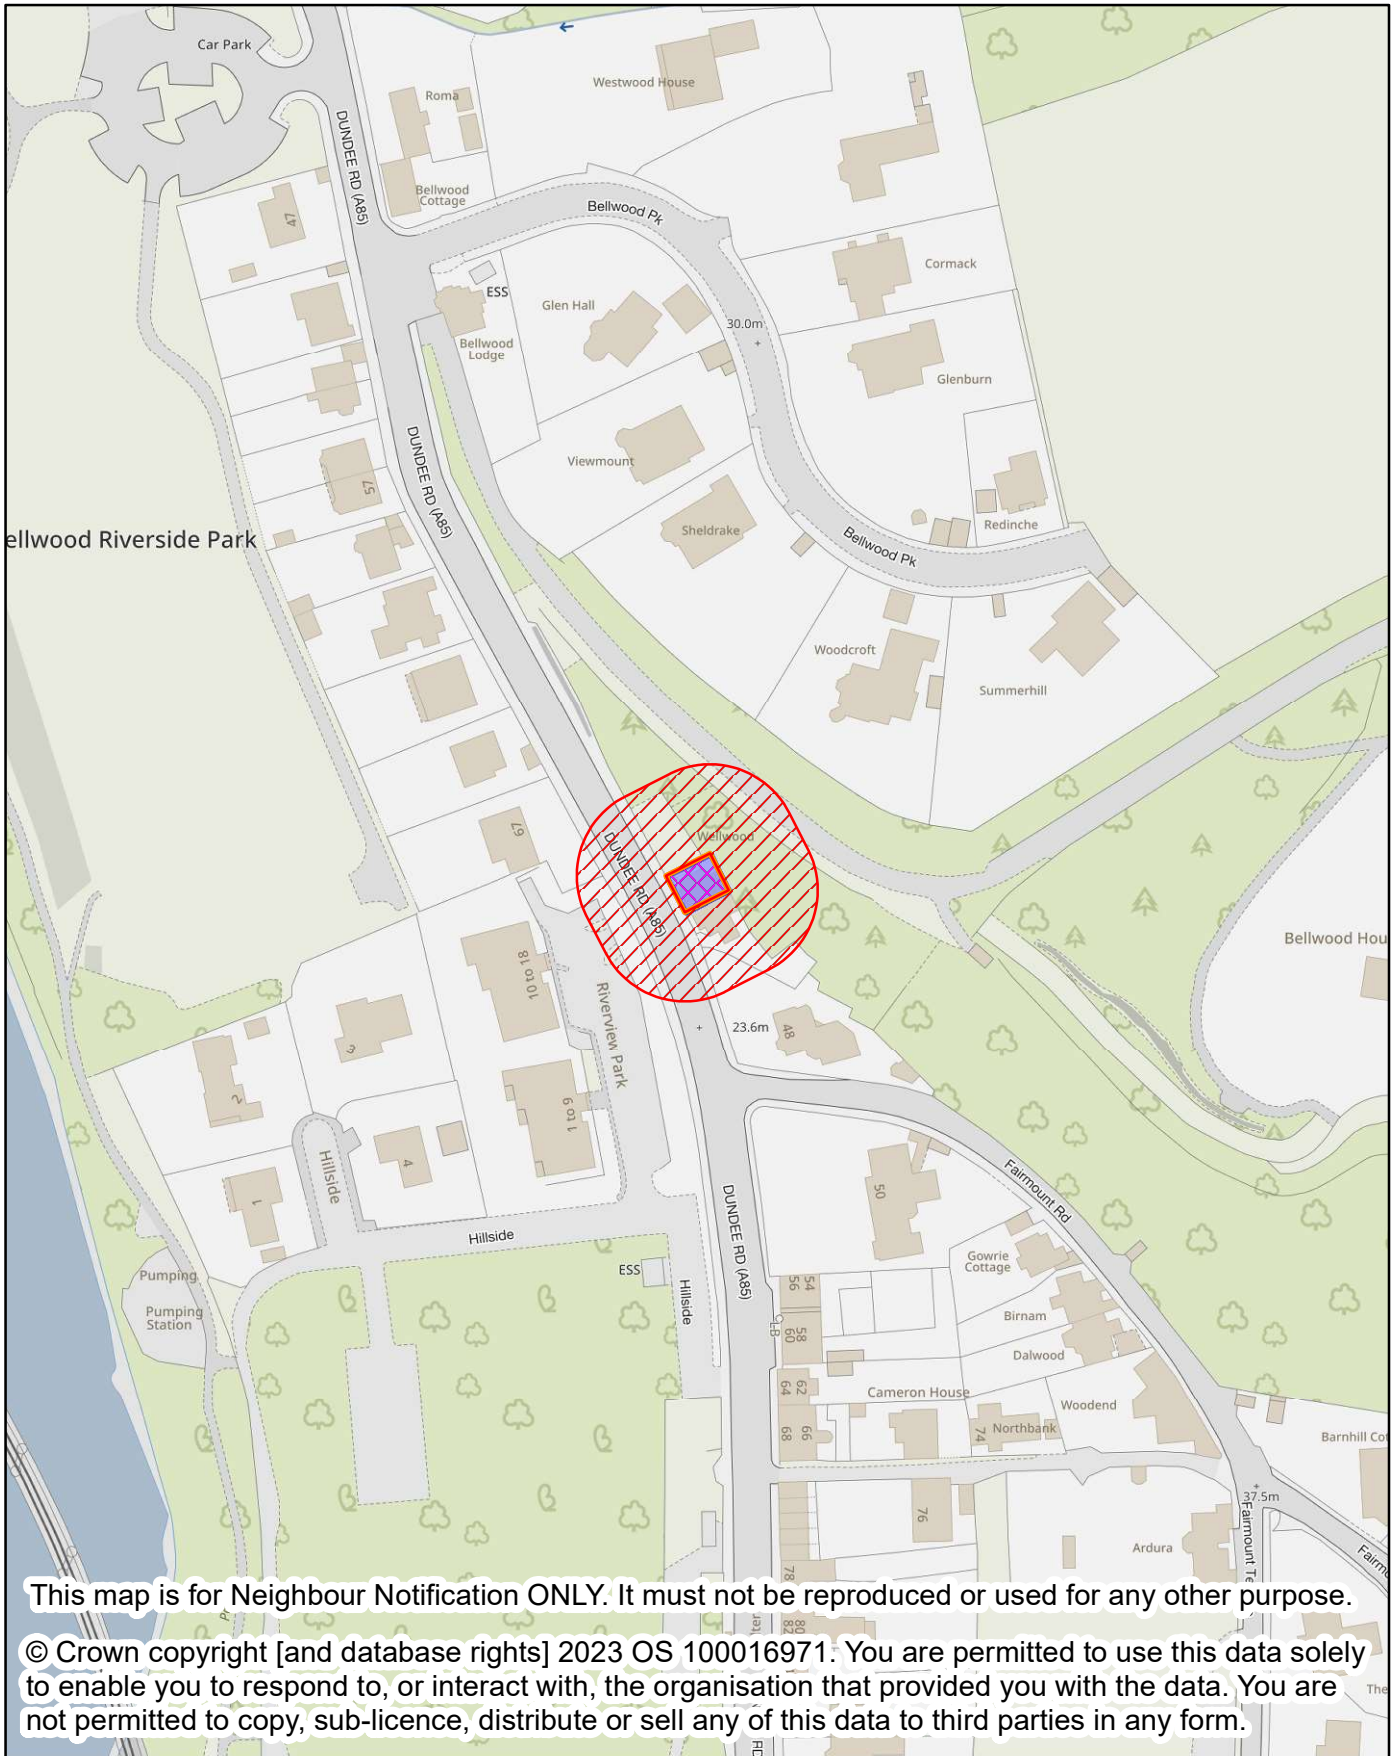

Perth & Kinross Council

NEIGHBOUR NOTIFICATION

Location Plan showing planning application site

This map is for Neighbour Notification ONLY. It must not be reproduced or used for any other purpose.

© Crown copyright [and database rights] 2023 OS 100016971. You are permitted to use this data solely to enable you to respond to, or interact with, the organisation that provided you with the data. You are not permitted to copy, sub-licence, distribute or sell any of this data to third parties in any form.