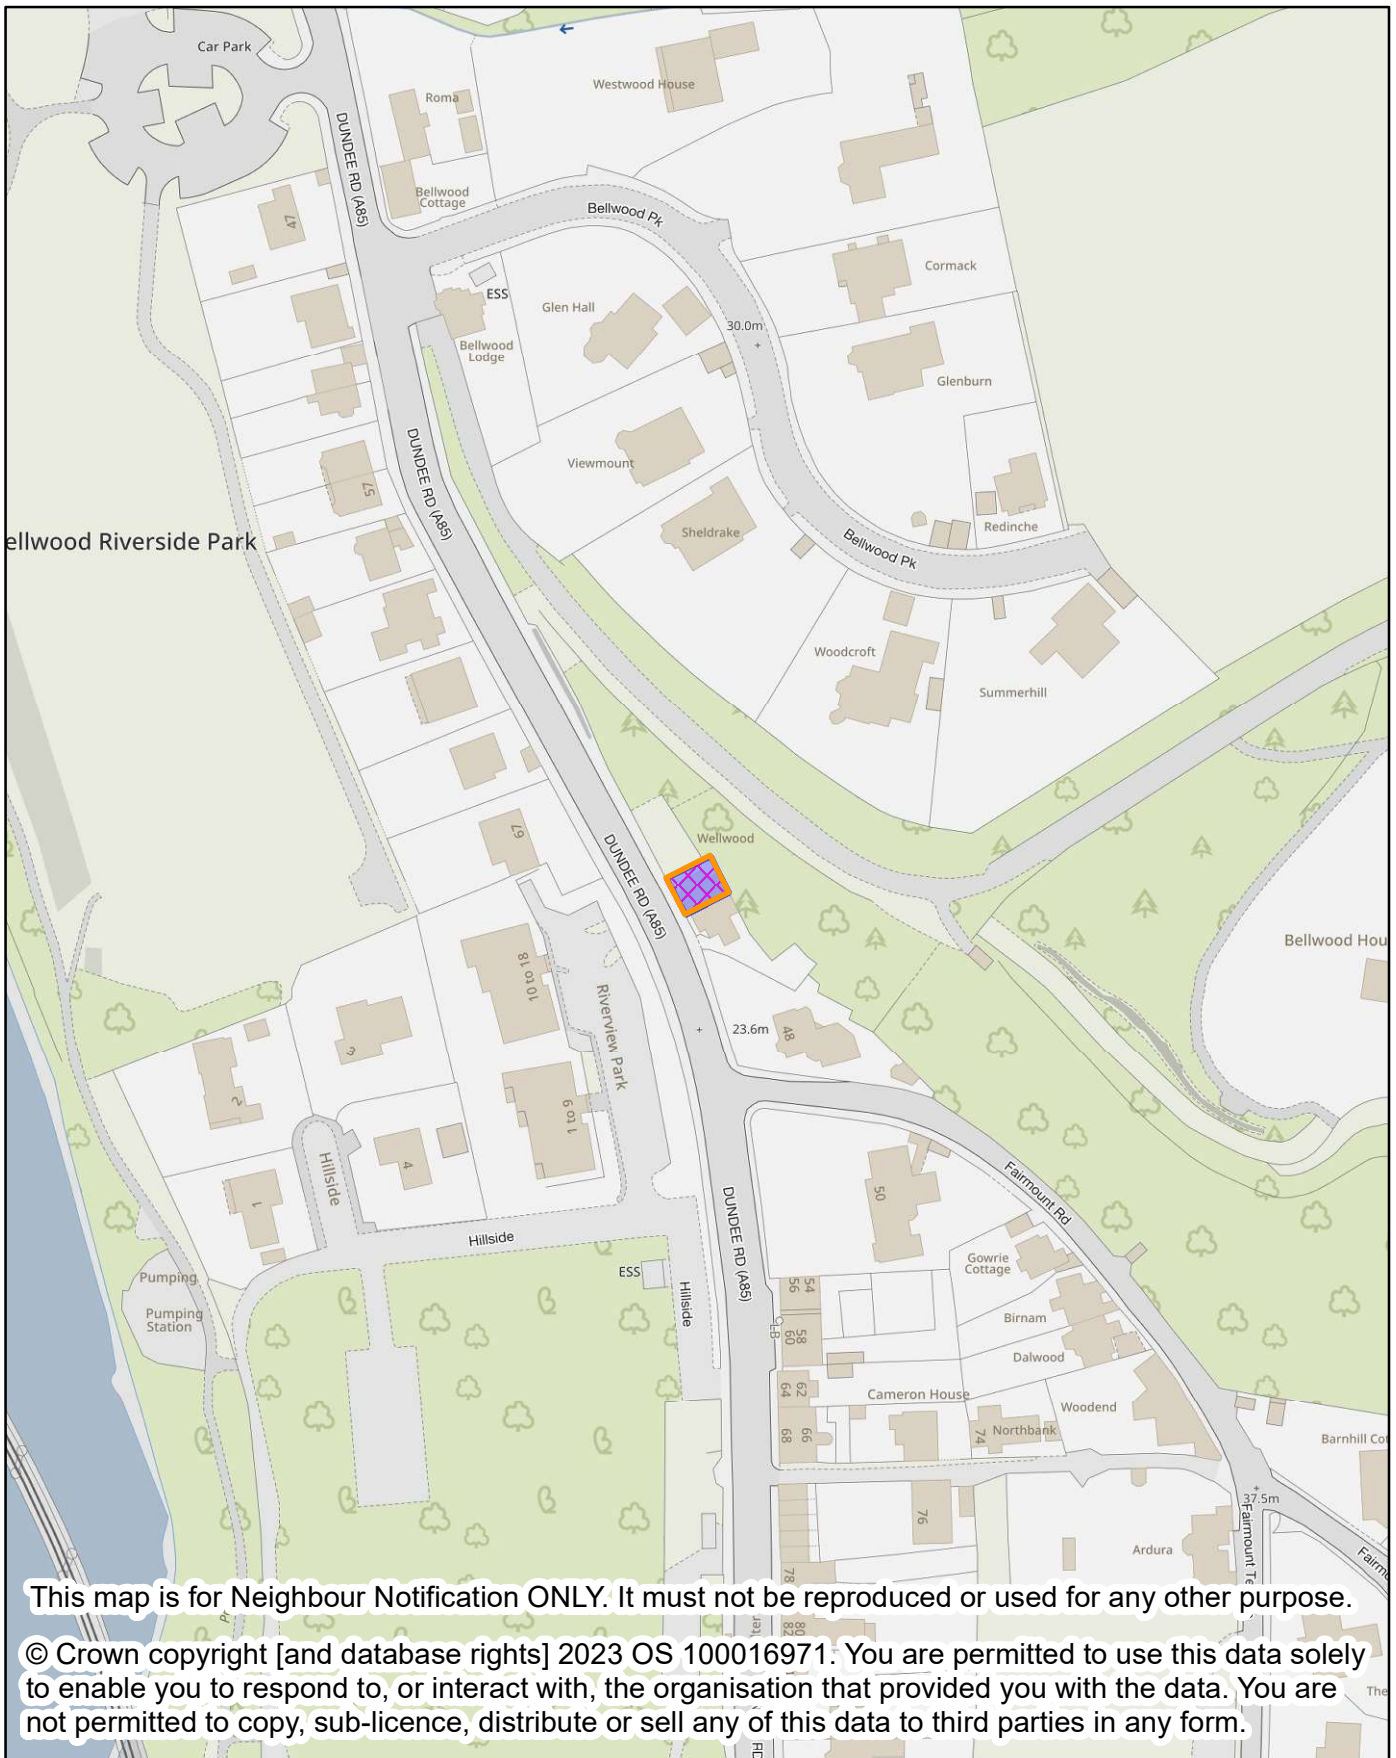

Perth & Kinross Council

NEIGHBOUR NOTIFICATION

Location Plan showing planning application site

This map is for Neighbour Notification ONLY. It must not be reproduced or used for any other purpose.

© Crown copyright [and database rights] 2023 OS 100016971. You are permitted to use this data solely to enable you to respond to, or interact with, the organisation that provided you with the data. You are not permitted to copy, sub-licence, distribute or sell any of this data to third parties in any form.