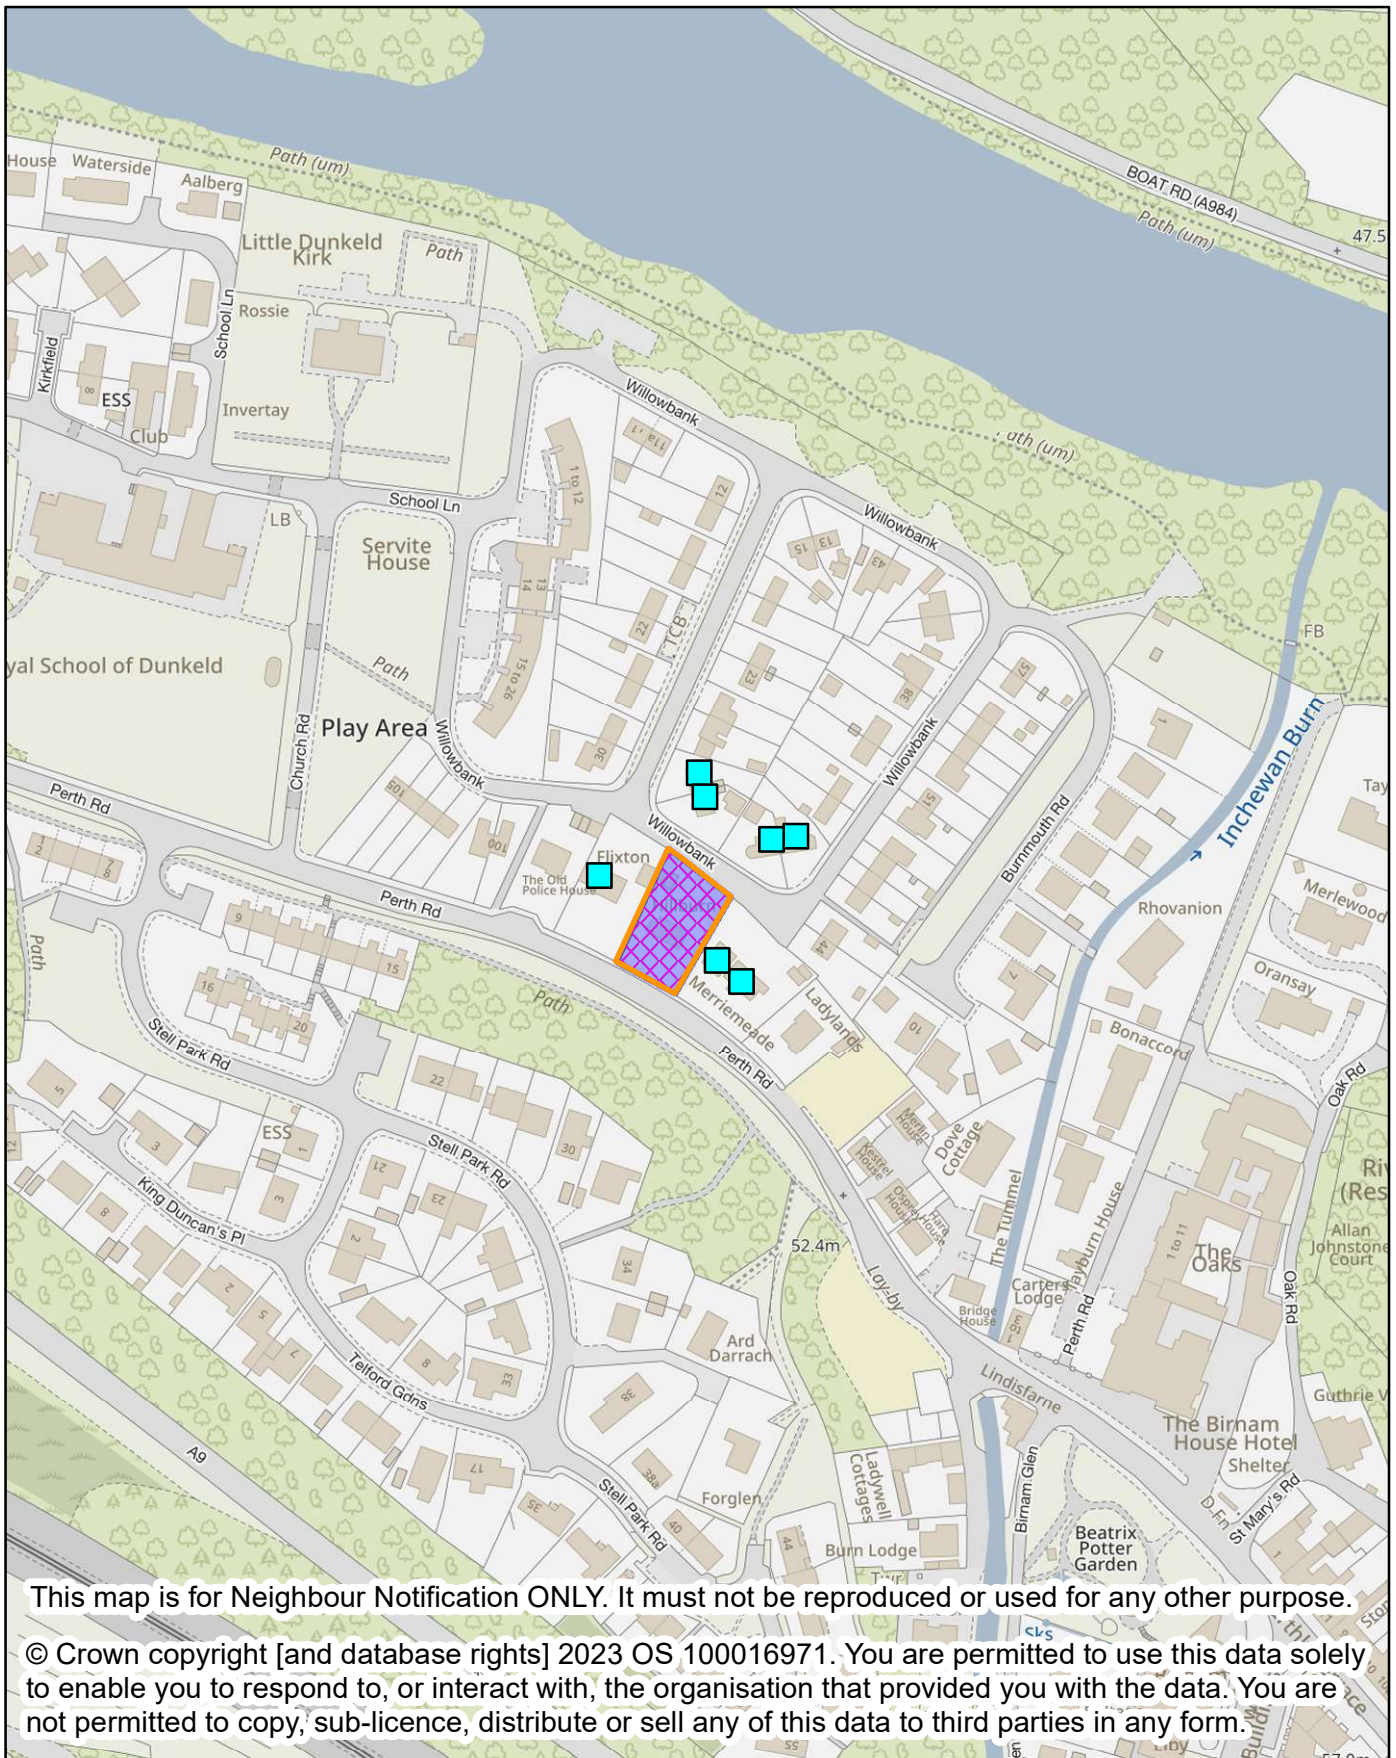

## NEIGHBOUR NOTIFICATION

Location Plan showing planning application site

This map is for Neighbour Notification ONLY. It must not be reproduced or used for any other purpose.

© Crown copyright [and database rights] 2023 OS 100016971. You are permitted to use this data solely to enable you to respond to, or interact with, the organisation that provided you with the data. You are not permitted to copy, sub-licence, distribute or sell any of this data to third parties in any form.