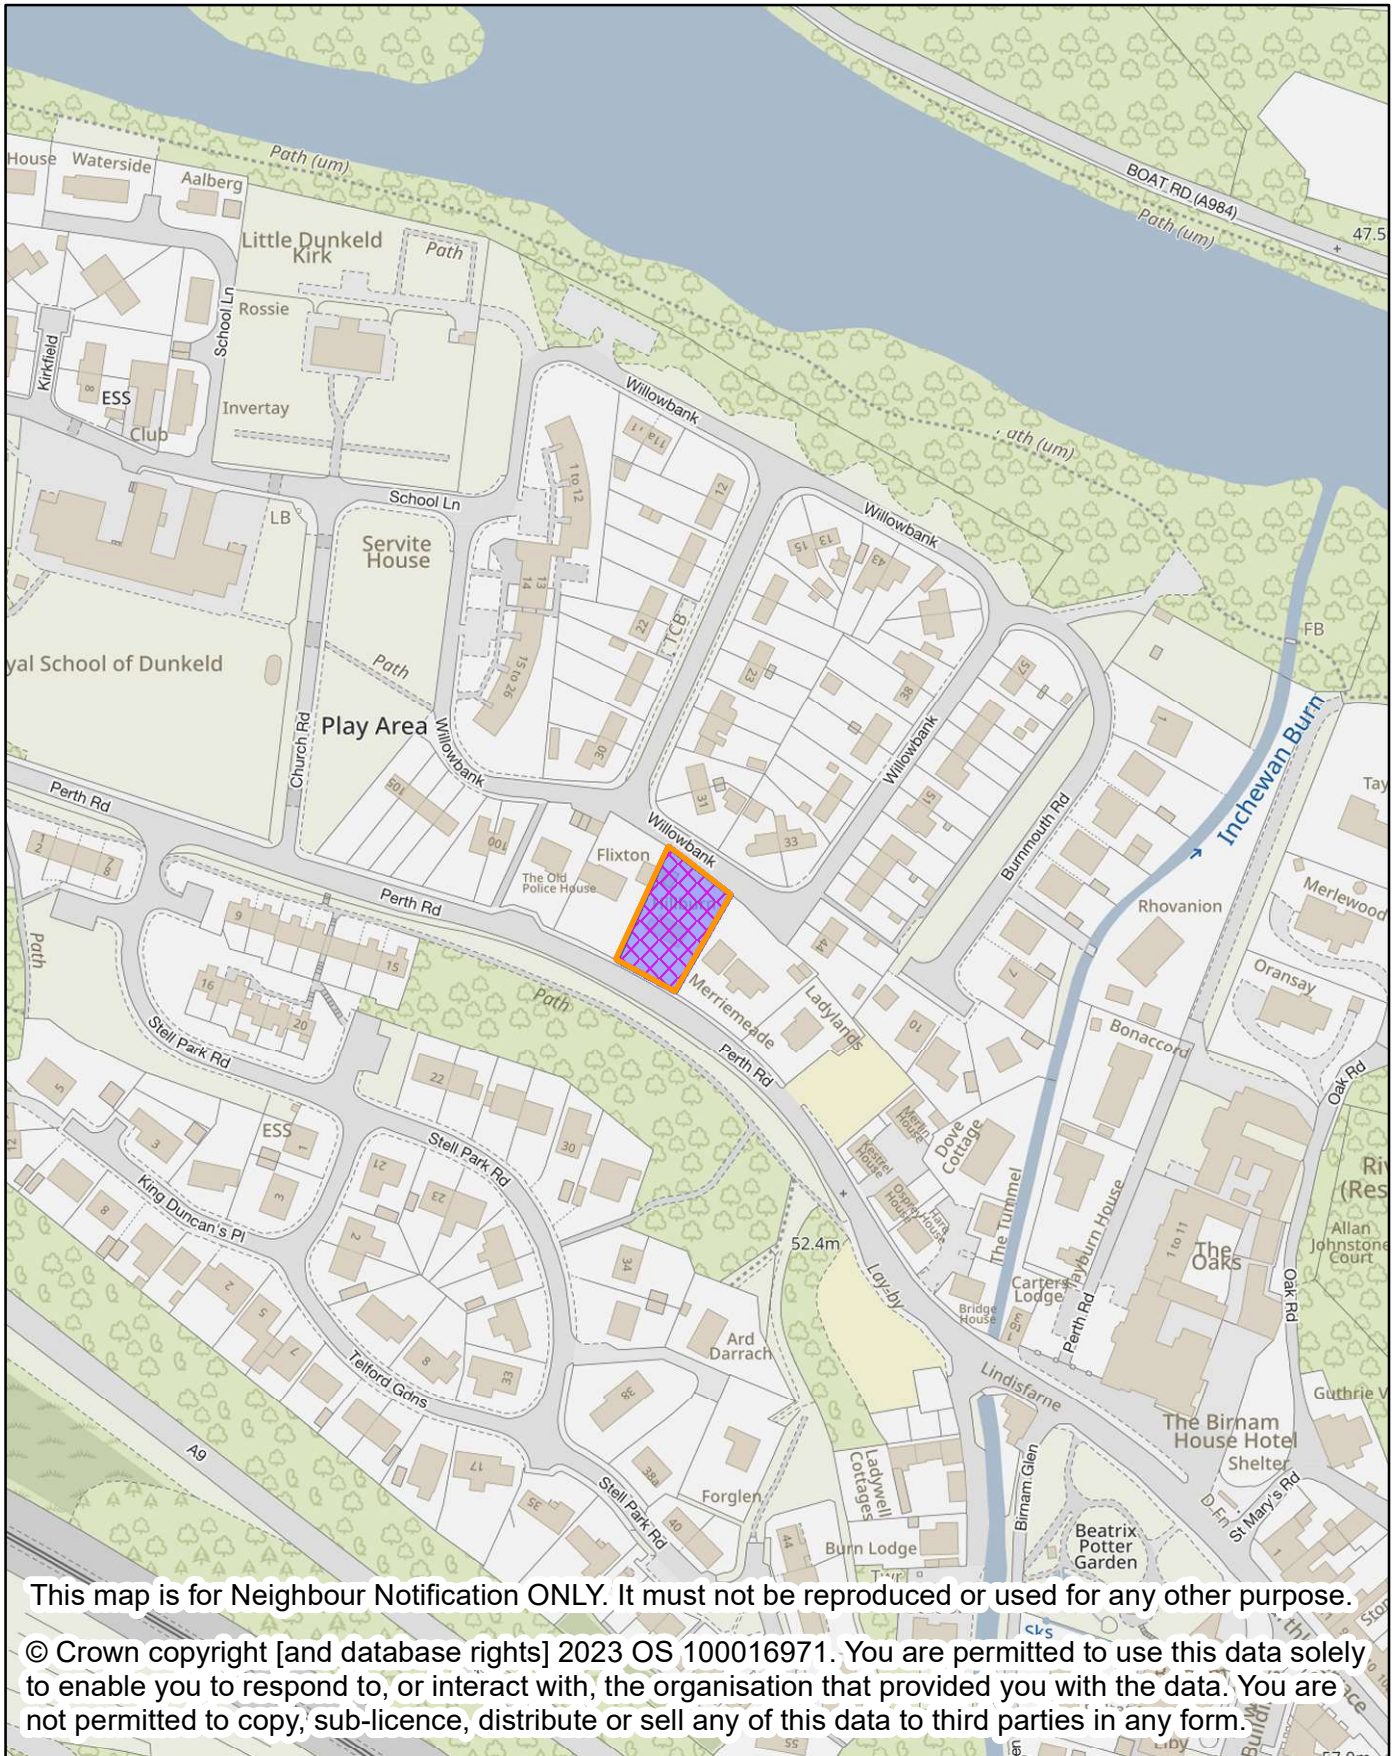

## NEIGHBOUR NOTIFICATION

Location Plan showing planning application site

This map is for Neighbour Notification ONLY. It must not be reproduced or used for any other purpose.

© Crown copyright [and database rights] 2023 OS 100016971. You are permitted to use this data solely to enable you to respond to, or interact with, the organisation that provided you with the data. You are not permitted to copy, sub-licence, distribute or sell any of this data to third parties in any form.