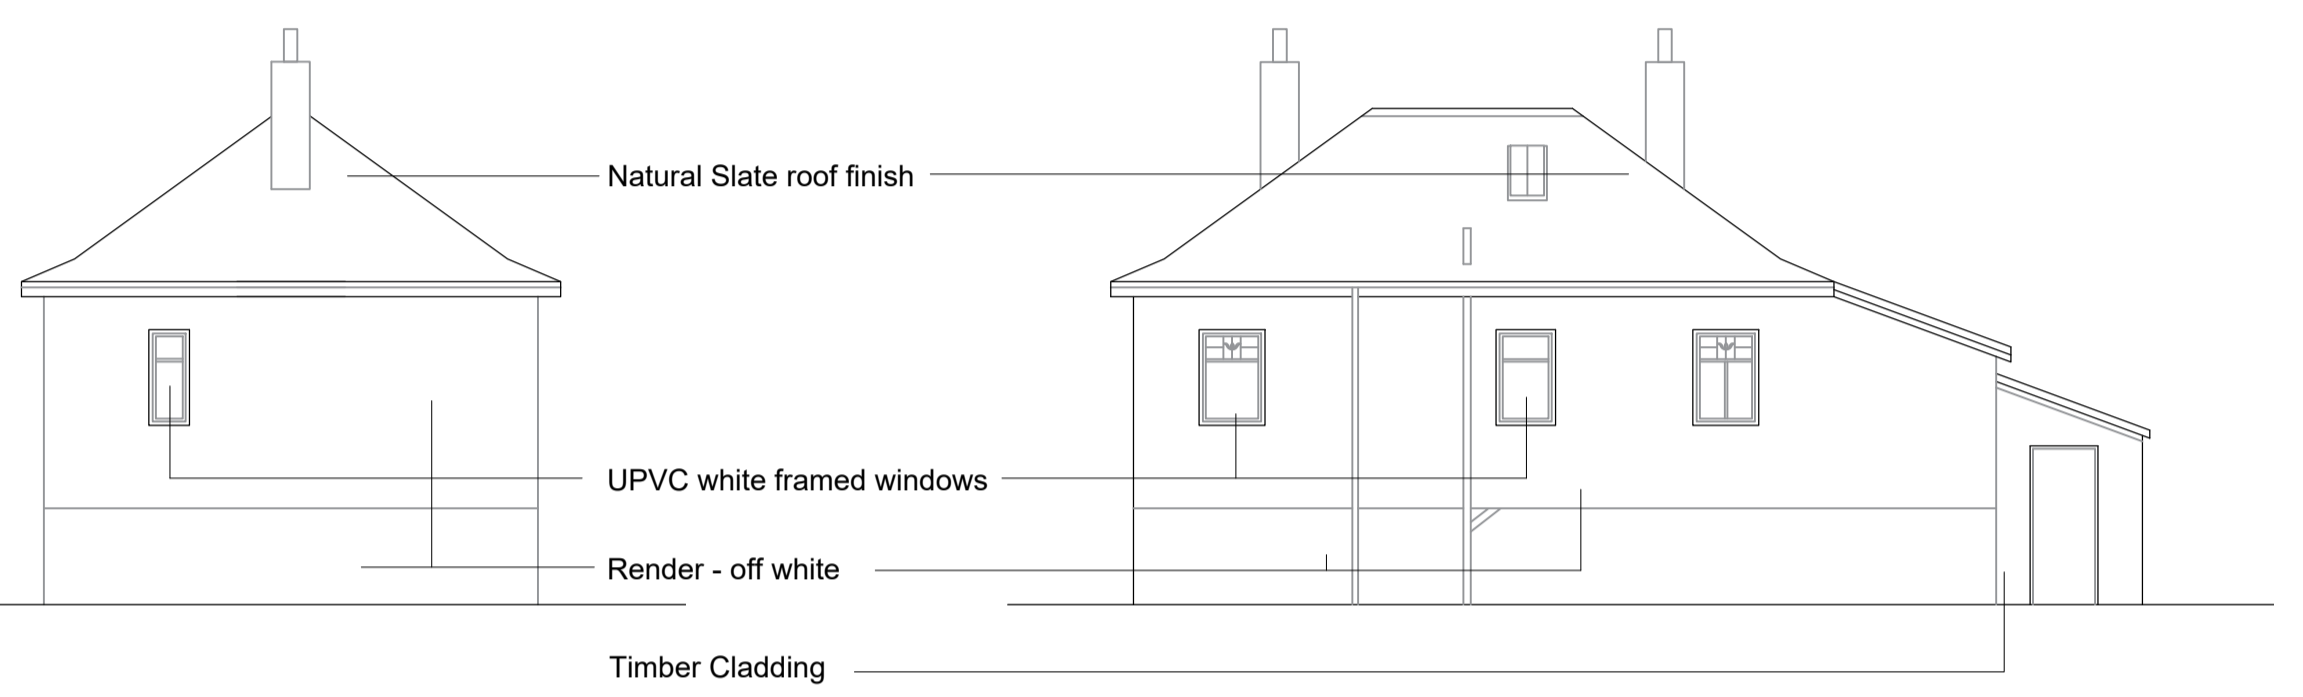

Existing North West Elevation  
 1:100 @ A2

Existing South West Elevation  
 1:100 @ A2

Existing South East Elevation  
 1:100 @ A2

Existing North East Elevation  
 1:100 @ A2

Existing Ground Floor Plan  
 1:100 @ A2

Existing Roof Plan  
 1:100 @ A2

jbrewster@urds.co.uk  
 07827 947 143

Project:	Former Retreat Little Dunkeld, Birmam Perth, Perthshire
Client:	Mr & Mrs McLean
Title:	Existing House Plans and Elevations
Status:	For Planning
Ref:	PL(20)005
Revision:	A
Scale:	1:100
Date:	14/11/2023