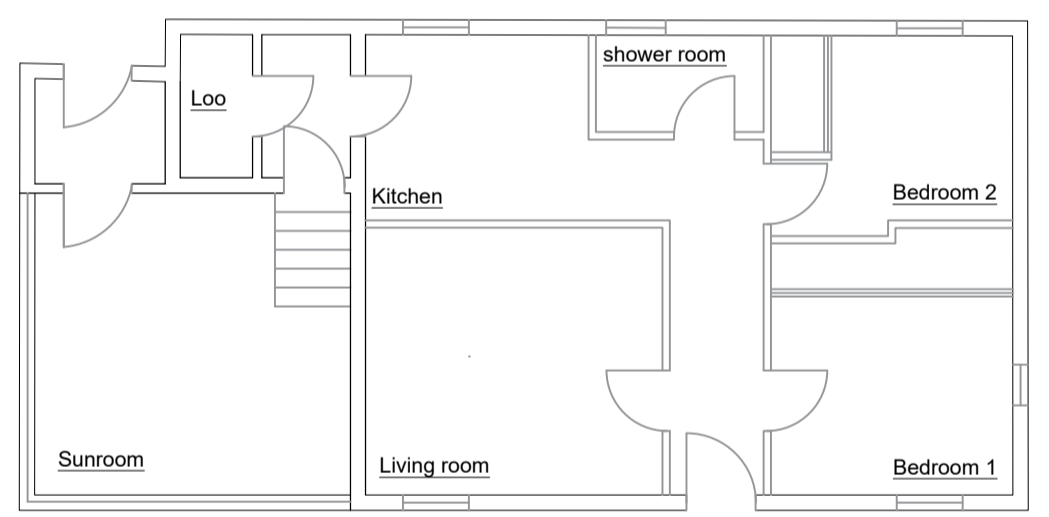

Existing North West Elevation  
 1:100 @ A2

Existing South West Elevation  
 1:100 @ A2

Existing South East Elevation  
 1:100 @ A2

Existing North East Elevation  
 1:100 @ A2

Existing Ground Floor Plan  
 1:100 @ A2

Existing Roof Plan  
 1:100 @ A2

jbrewster@urds.co.uk  
 07827 947 143

Project:	Former Retreat Little Dunkeld, Birmam Perth, Perthshire
Client:	Mr & Mrs McLean
Title:	Existing House Plans and Elevations
Status:	For Planning
Ref:	PL(20)005
Revision:	A
Scale:	1:100
Date:	14/11/2023