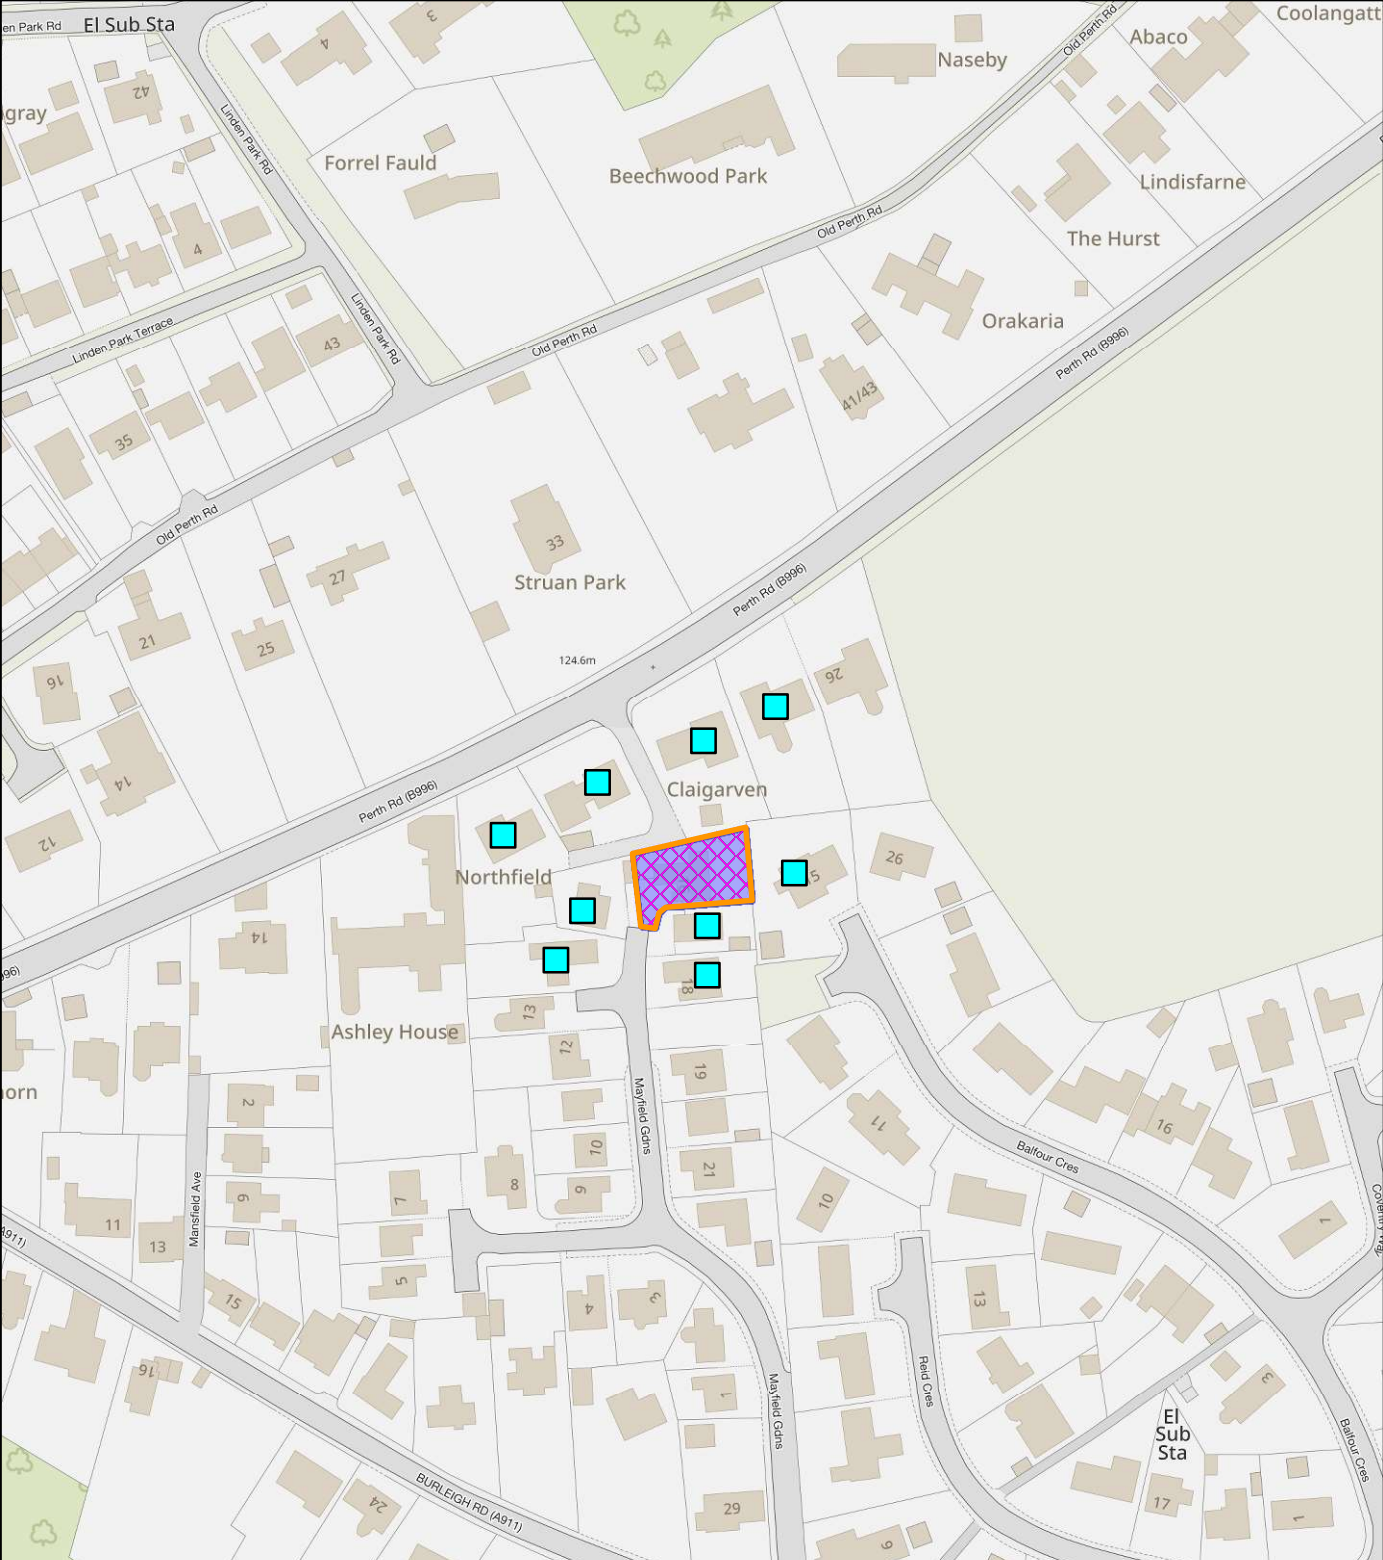

## NEIGHBOUR NOTIFICATION

Location Plan showing planning application site

This map is for Neighbour Notification ONLY. It must not be reproduced or used for any other purpose.

© Crown copyright [and database rights] 2023 OS 100016971. You are permitted to use this data solely to enable you to respond to, or interact with, the organisation that provided you with the data. You are not permitted to copy, sub-licence, distribute or sell any of this data to third parties in any form.