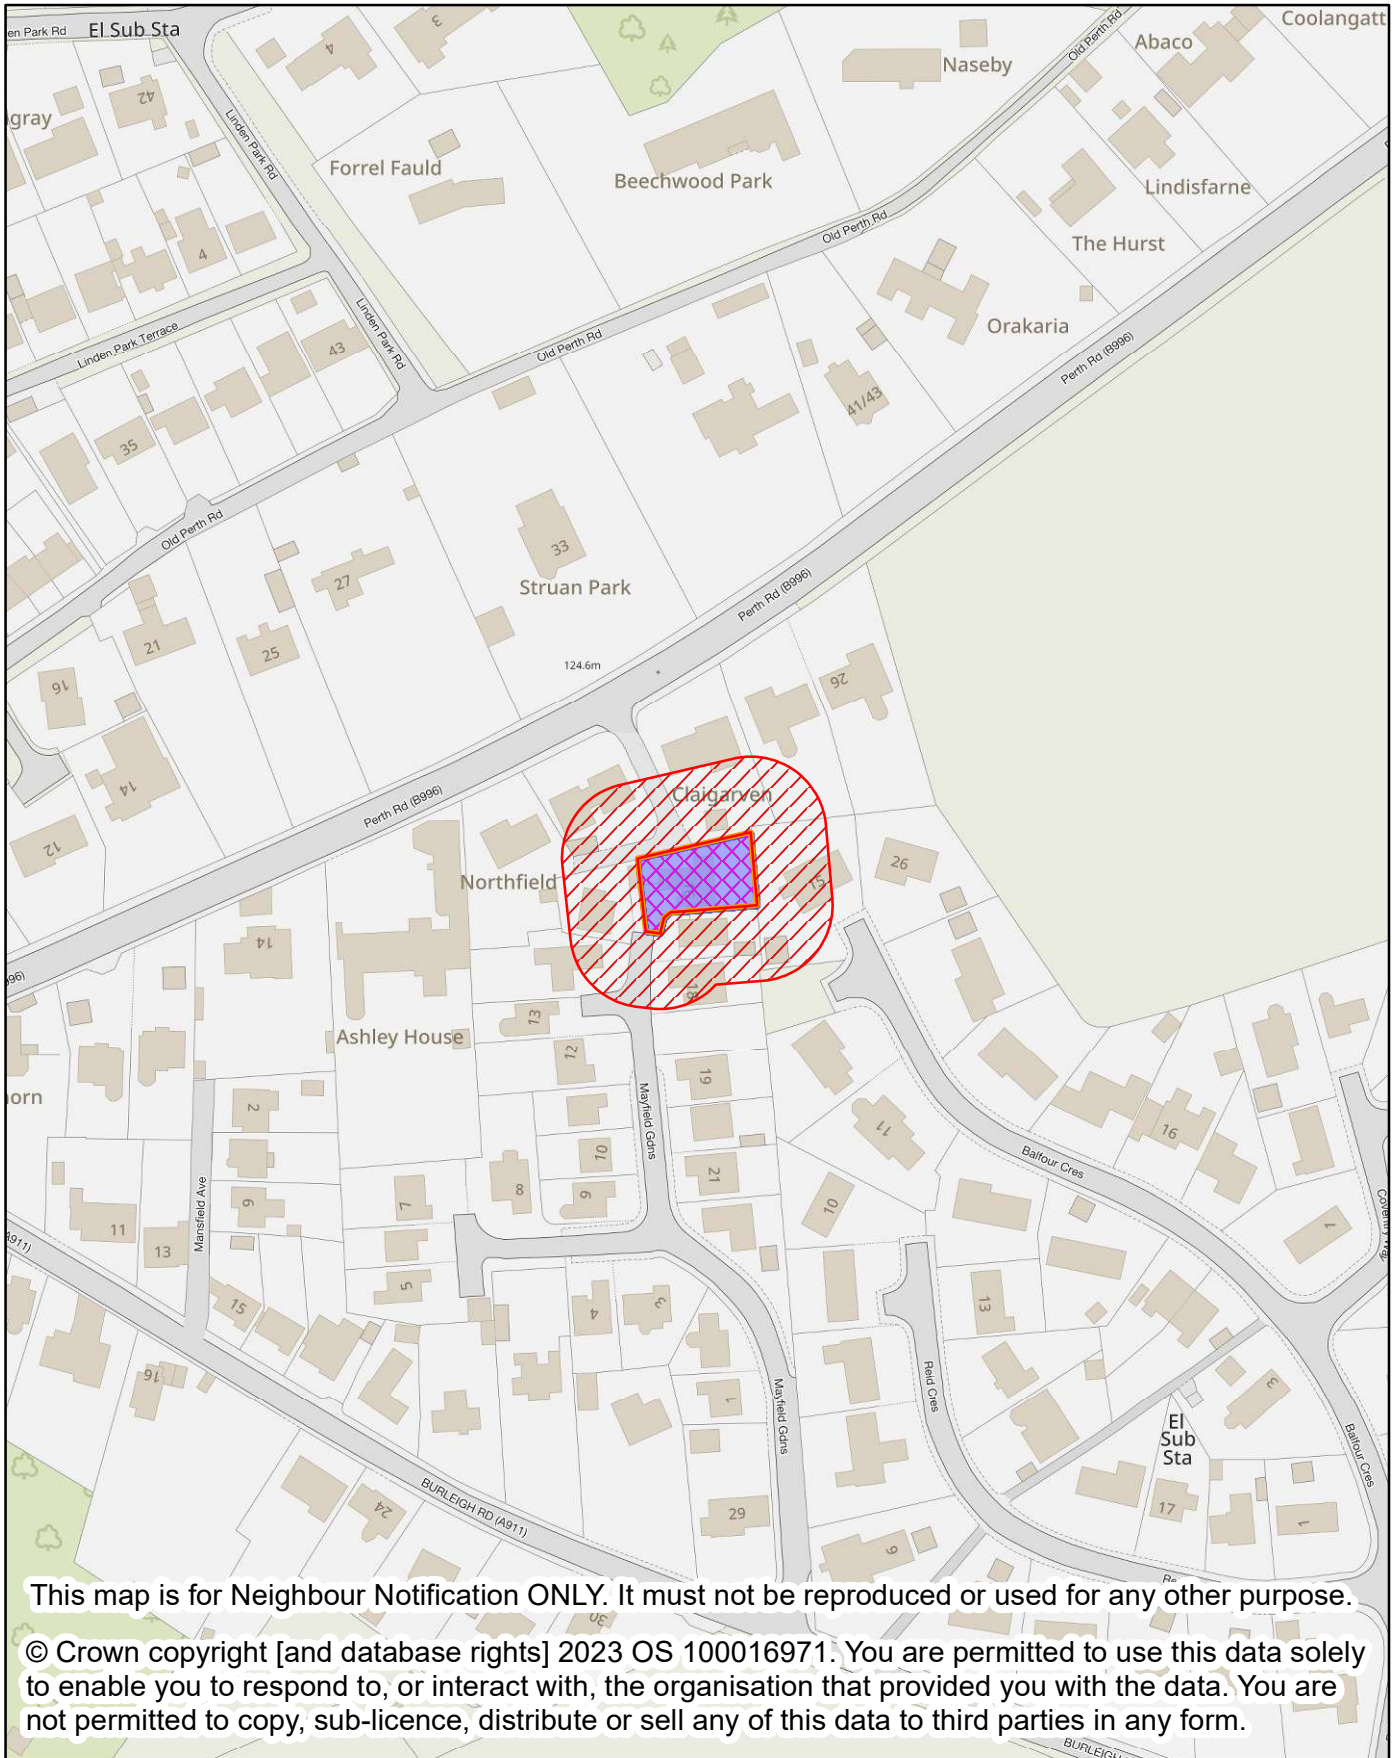

## NEIGHBOUR NOTIFICATION

Location Plan showing planning application site

This map is for Neighbour Notification ONLY. It must not be reproduced or used for any other purpose.

© Crown copyright [and database rights] 2023 OS 100016971. You are permitted to use this data solely to enable you to respond to, or interact with, the organisation that provided you with the data. You are not permitted to copy, sub-licence, distribute or sell any of this data to third parties in any form.