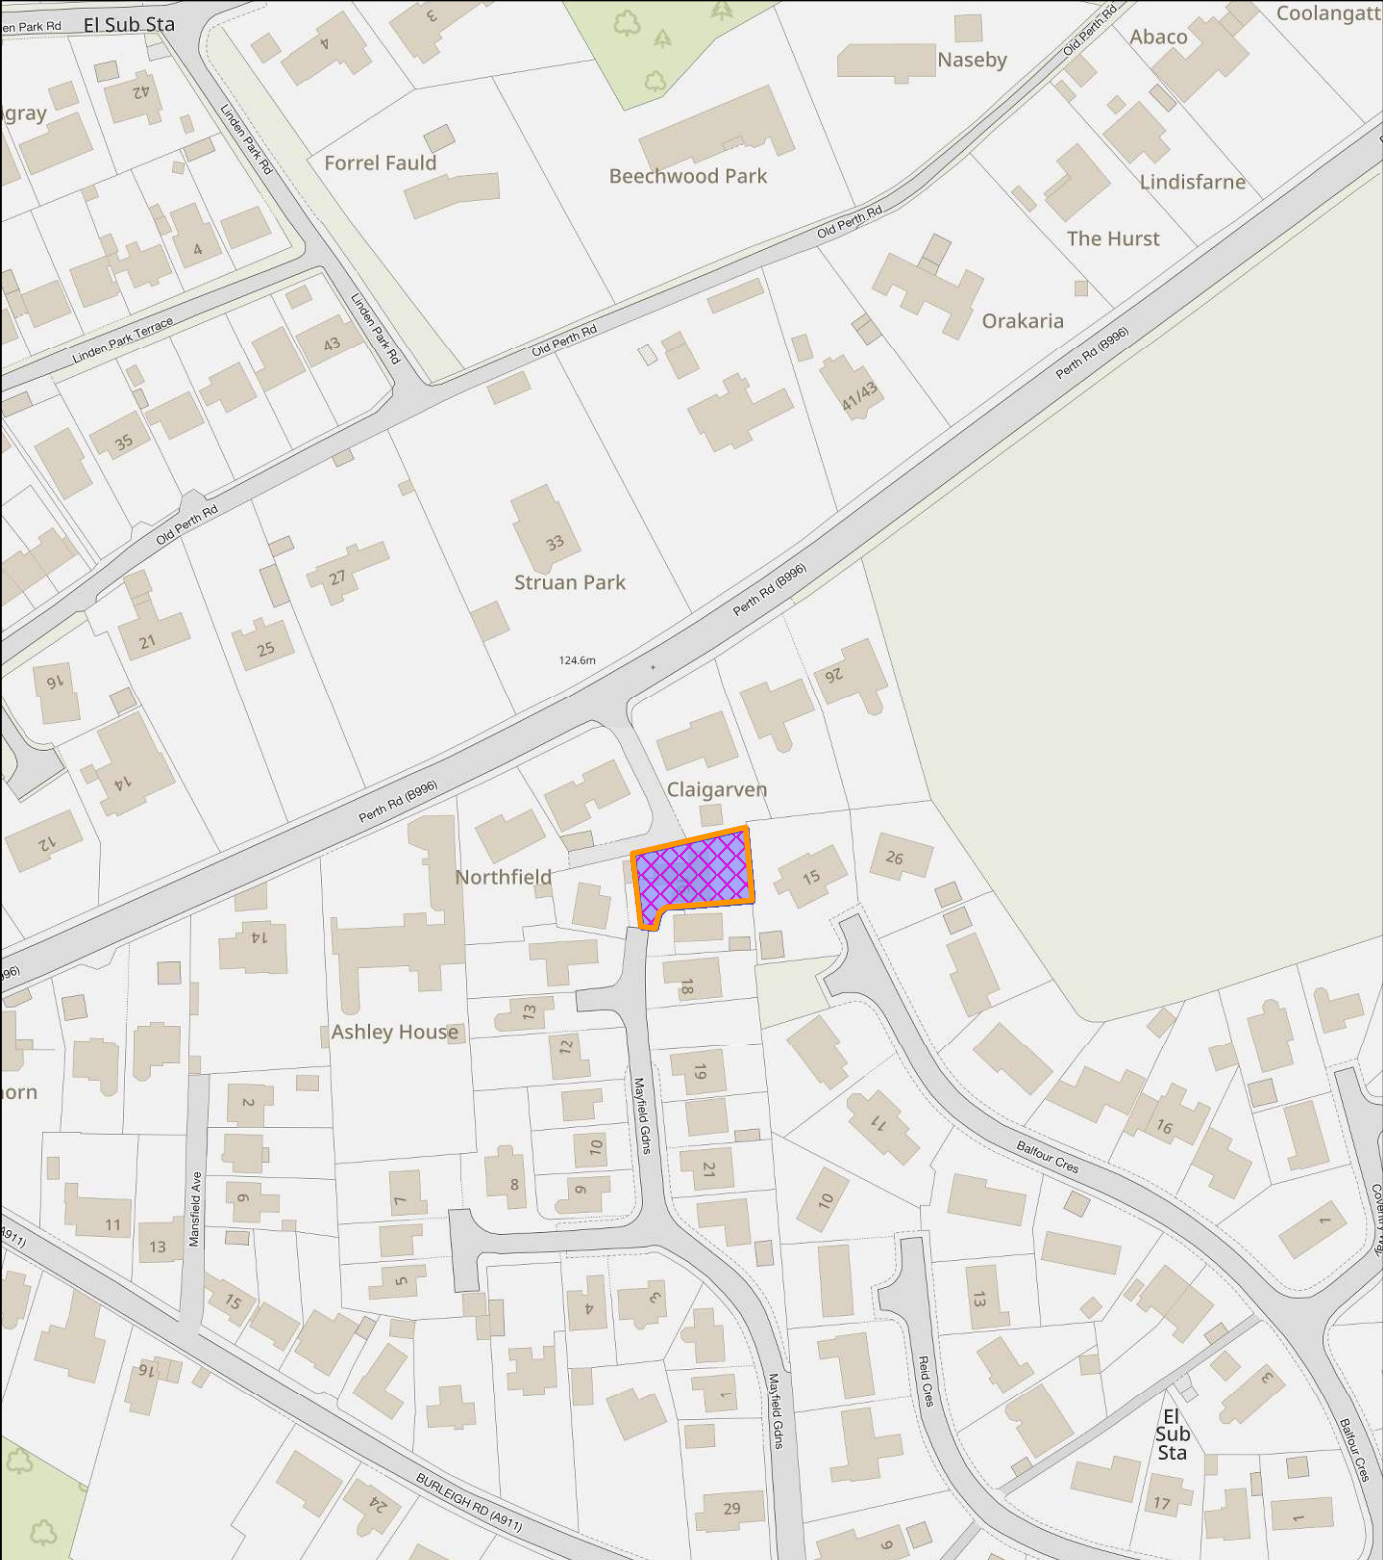

## NEIGHBOUR NOTIFICATION

Location Plan showing planning application site

This map is for Neighbour Notification ONLY. It must not be reproduced or used for any other purpose.

© Crown copyright [and database rights] 2023 OS 100016971. You are permitted to use this data solely to enable you to respond to, or interact with, the organisation that provided you with the data. You are not permitted to copy, sub-licence, distribute or sell any of this data to third parties in any form.