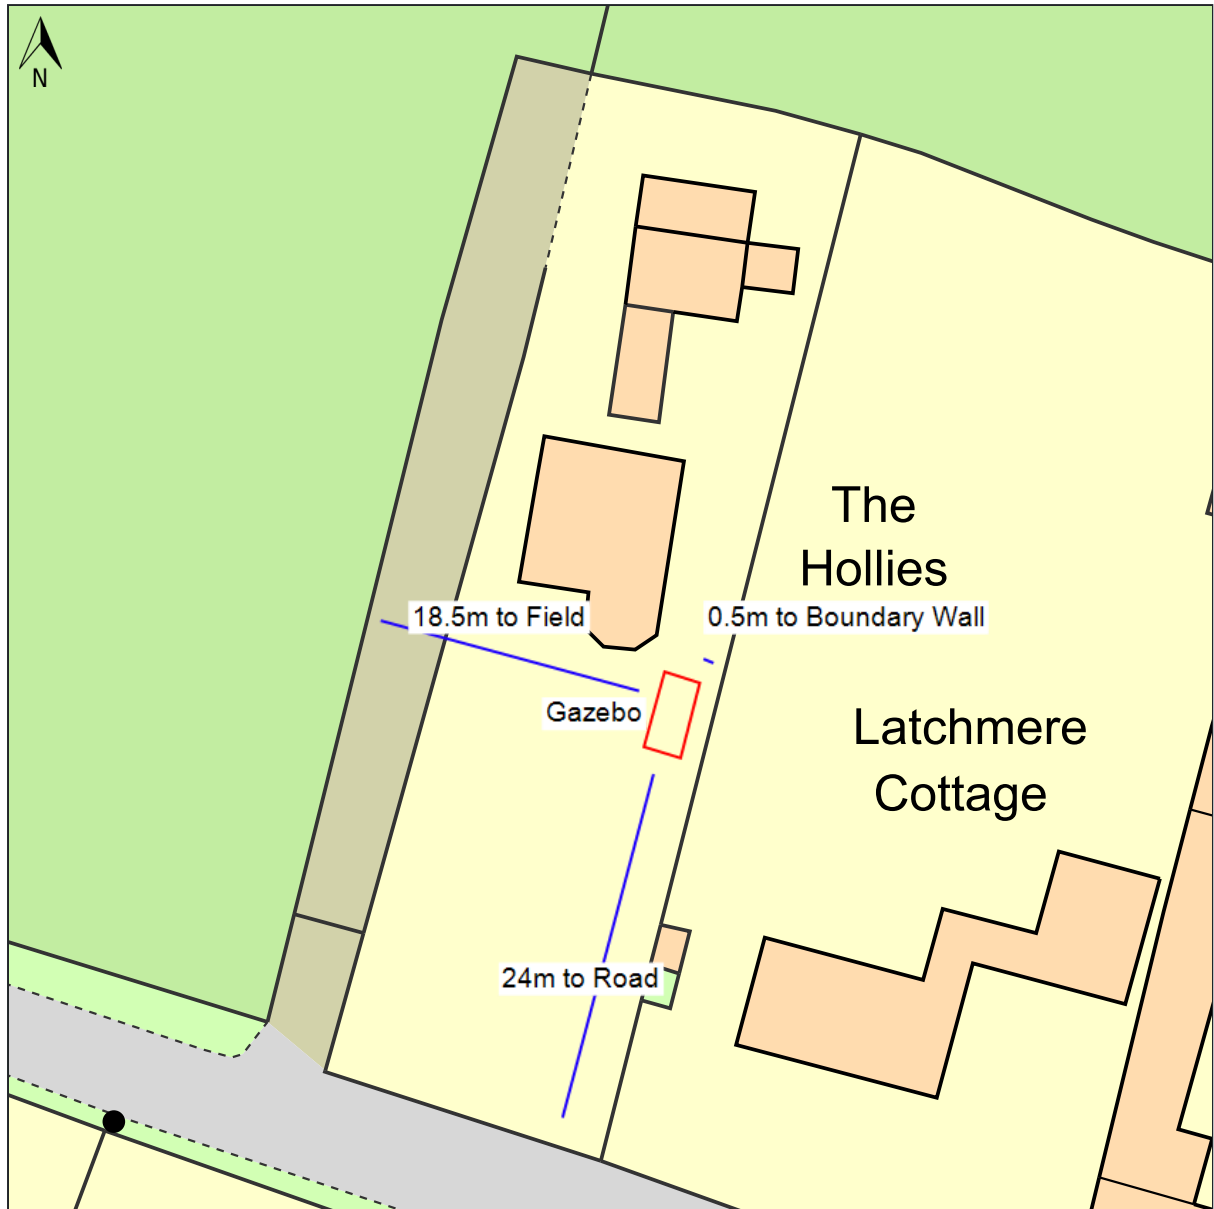

THE HOLLIES, MAIN STREET, NEWTON, NOTTINGHAMSHIRE, NG13 8HN

© Crown copyright and database rights, 2023. Ordnance Survey
0100031673 Created using Plans by Emapsite

-  Proposed Gazebo
-  Distance from Boundaries

Scale: 1:500

Paper Size: A4

Notes:

Gazebo - 6m Long X 4m wide
Open Oak Frame with Cedar Shingle Roof.