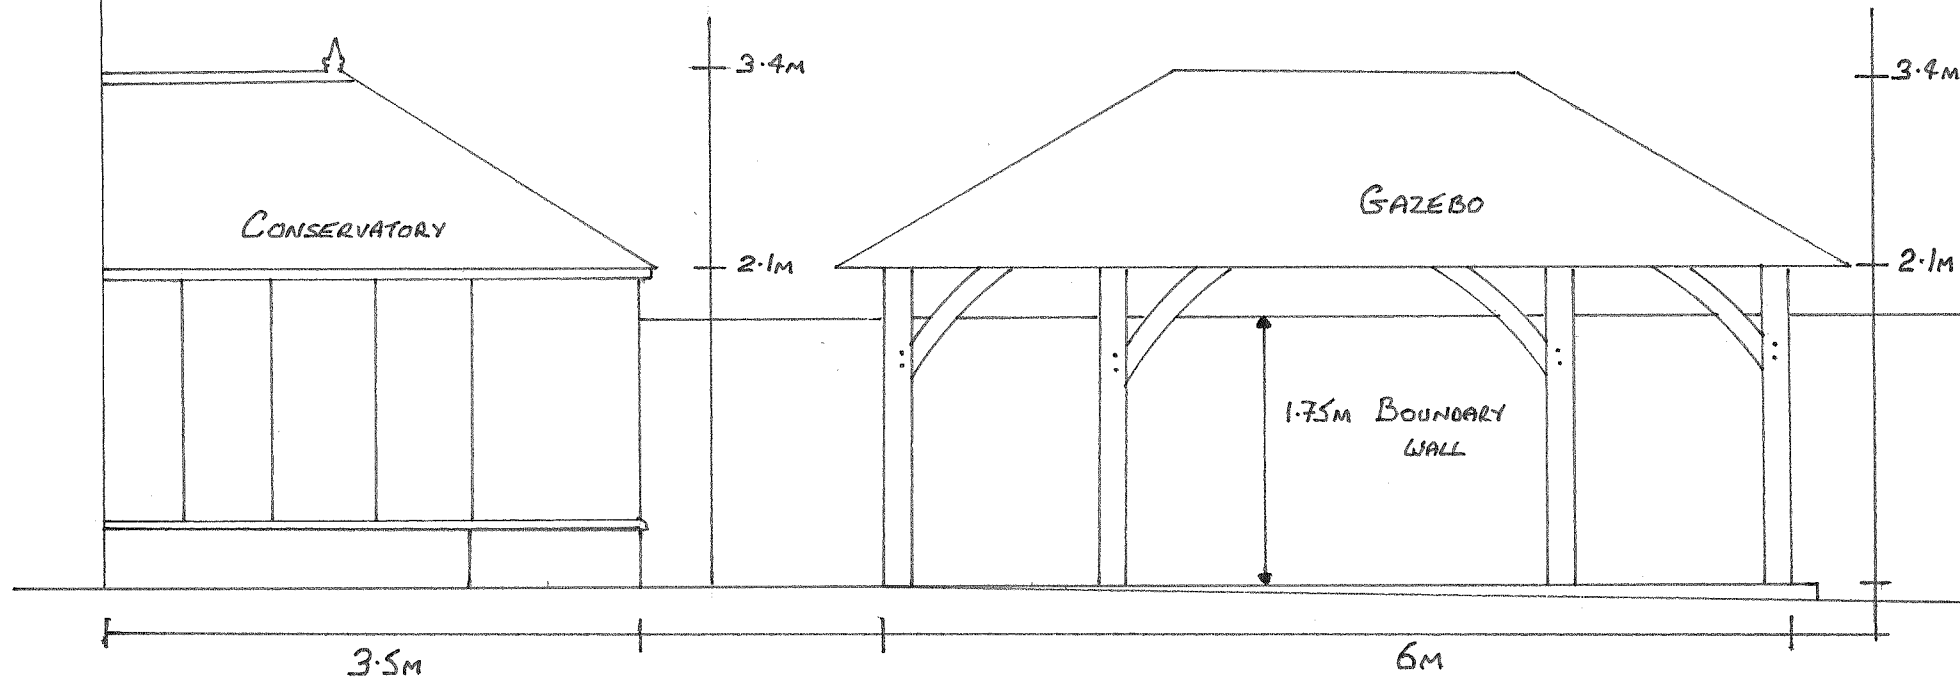

The Hollies
Main Street
Newton
NG13 8HN

DRG2 - Front Elevation

Front Elevation of House

SCALE 1:50