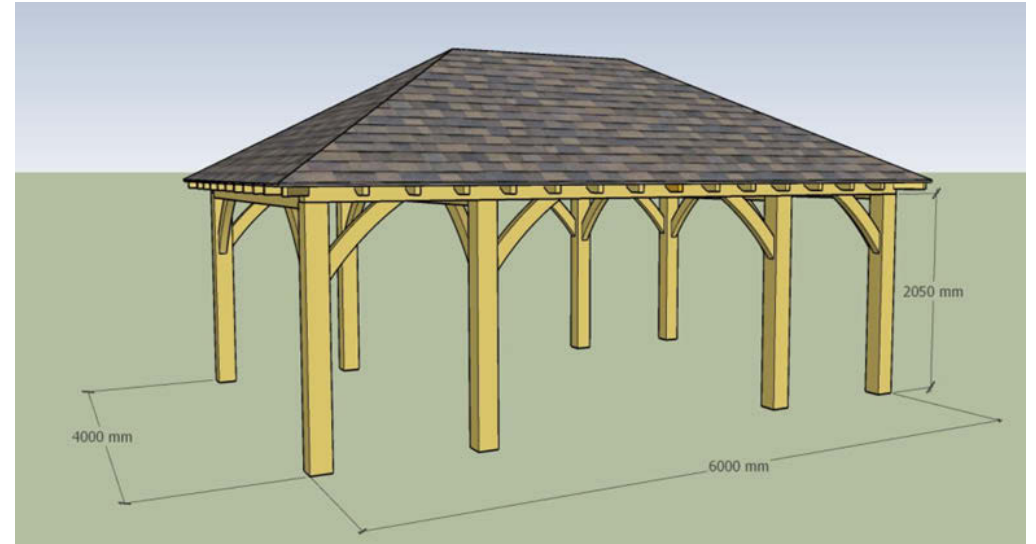

The Hollies
Main Street
Newton
NG13 8HN

DRG2 - Front Elevation

Front Elevation of House

SCALE 1:50