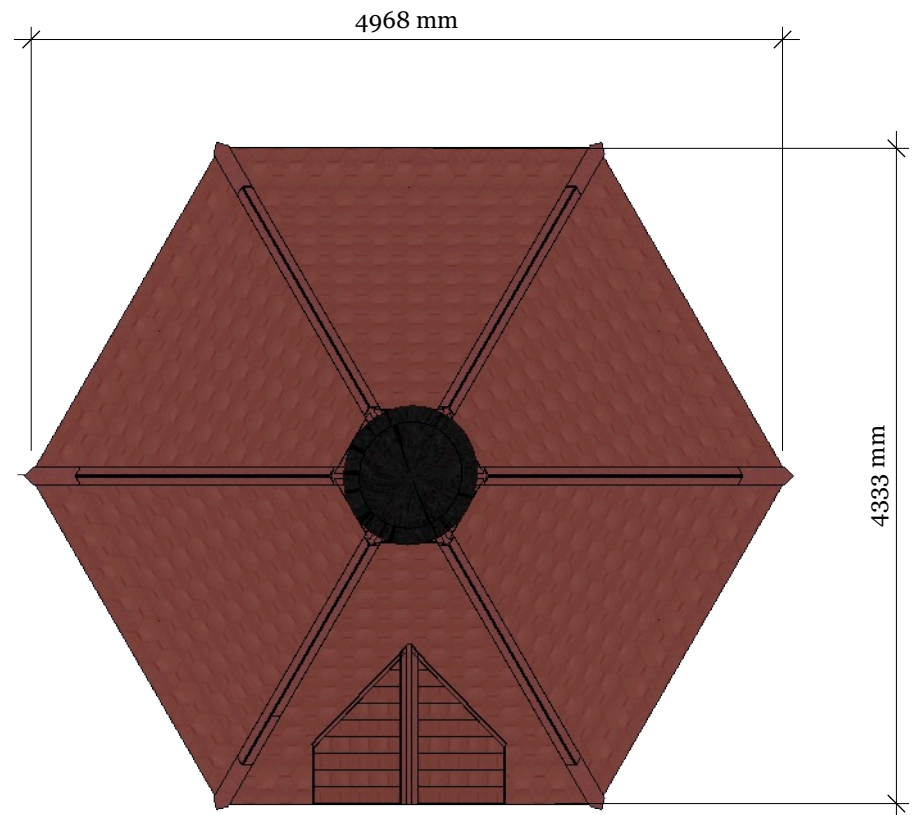

10m<sup>2</sup> Arctic Cabin - Scaled Drawings

May 13, 2023

Front and Back View

10m<sup>2</sup> Arctic Cabin

Scale 1mm:50mm  
When printed at A4

01

A

Right and Left View

10m<sup>2</sup> Arctic Cabin

Scale 1mm:50mm  
When printed at A4

Plan View

10m<sup>2</sup> Arctic Cabin

Scale 1mm:50mm  
When printed at A4