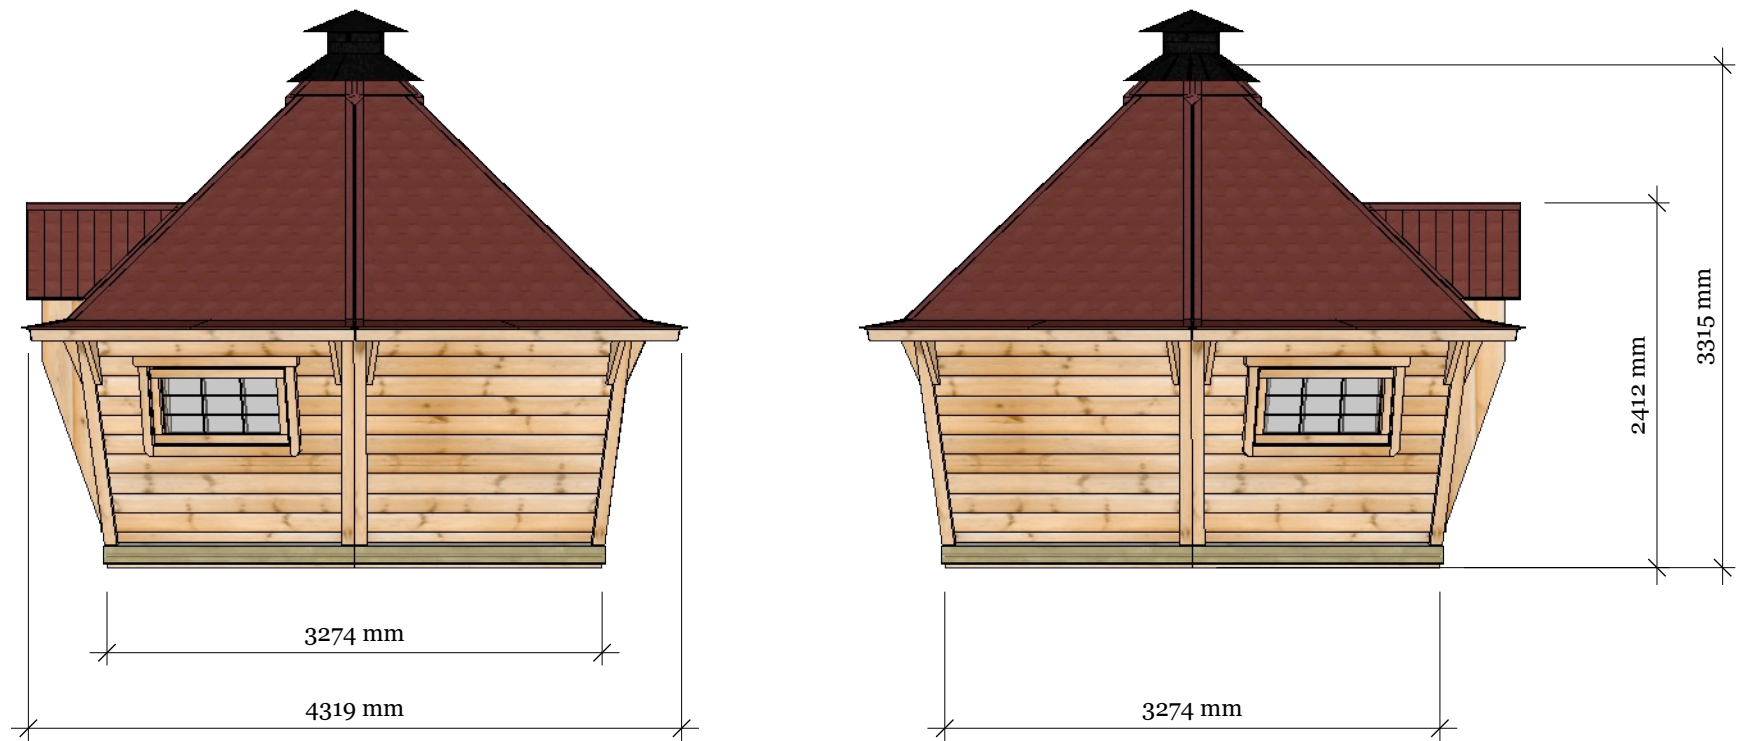

10m<sup>2</sup> Arctic Cabin - Scaled Drawings

May 13, 2023

Front and Back View

10m<sup>2</sup> Arctic Cabin

Scale 1mm:50mm  
When printed at A4

01

A

Right and Left View

10m<sup>2</sup> Arctic Cabin

Scale 1mm:50mm  
When printed at A4

Plan View

10m<sup>2</sup> Arctic Cabin

Scale 1mm:50mm  
When printed at A4