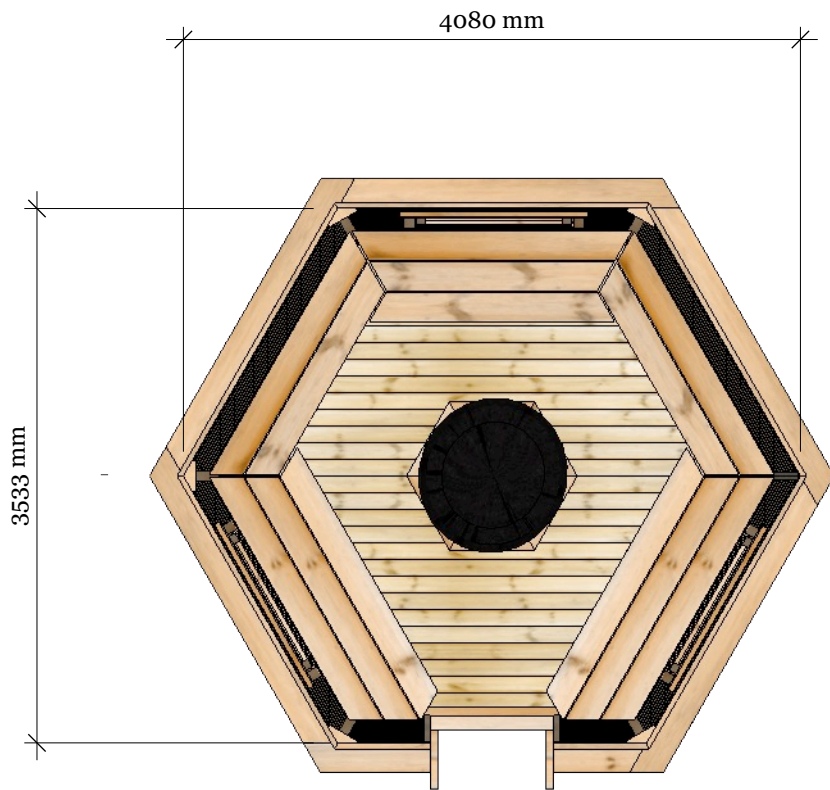

10m<sup>2</sup> Arctic Cabin - Scaled Drawings

May 13, 2023

Front and Back View

10m<sup>2</sup> Arctic Cabin

Scale 1mm:50mm  
When printed at A4

01

A

Right and Left View

10m<sup>2</sup> Arctic Cabin

Scale 1mm:50mm  
When printed at A4

Plan View

10m<sup>2</sup> Arctic Cabin

Scale 1mm:50mm  
When printed at A4