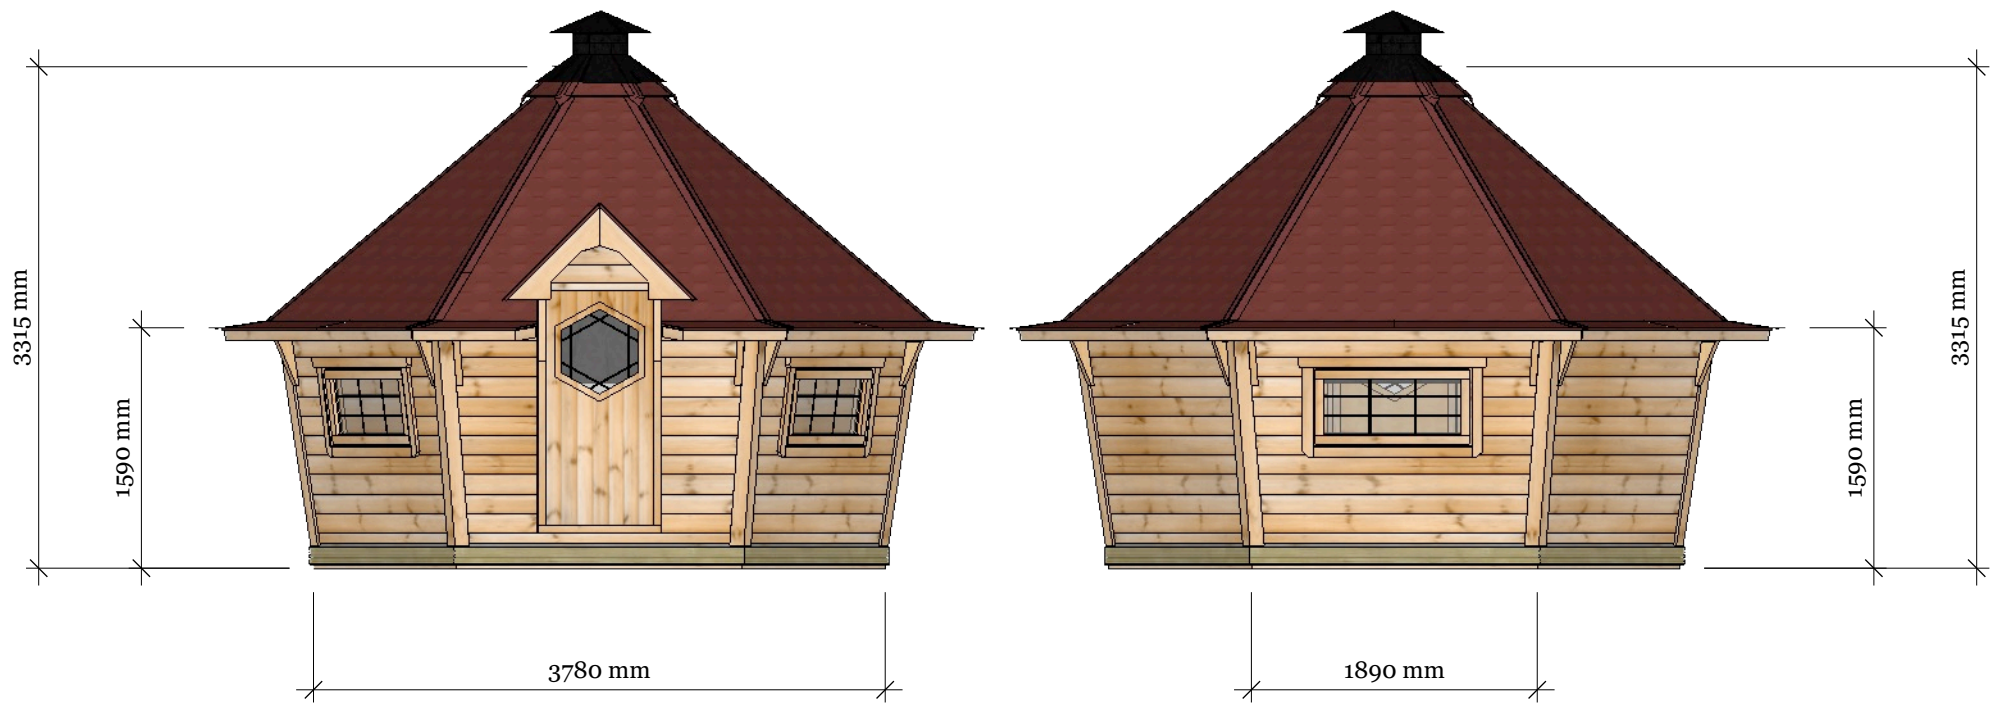

10m<sup>2</sup> Arctic Cabin - Scaled Drawings

May 13, 2023

Front and Back View

10m<sup>2</sup> Arctic Cabin

Scale 1mm:50mm  
When printed at A4

01

A

Right and Left View

10m<sup>2</sup> Arctic Cabin

Scale 1mm:50mm  
When printed at A4

Plan View

10m<sup>2</sup> Arctic Cabin

Scale 1mm:50mm  
When printed at A4