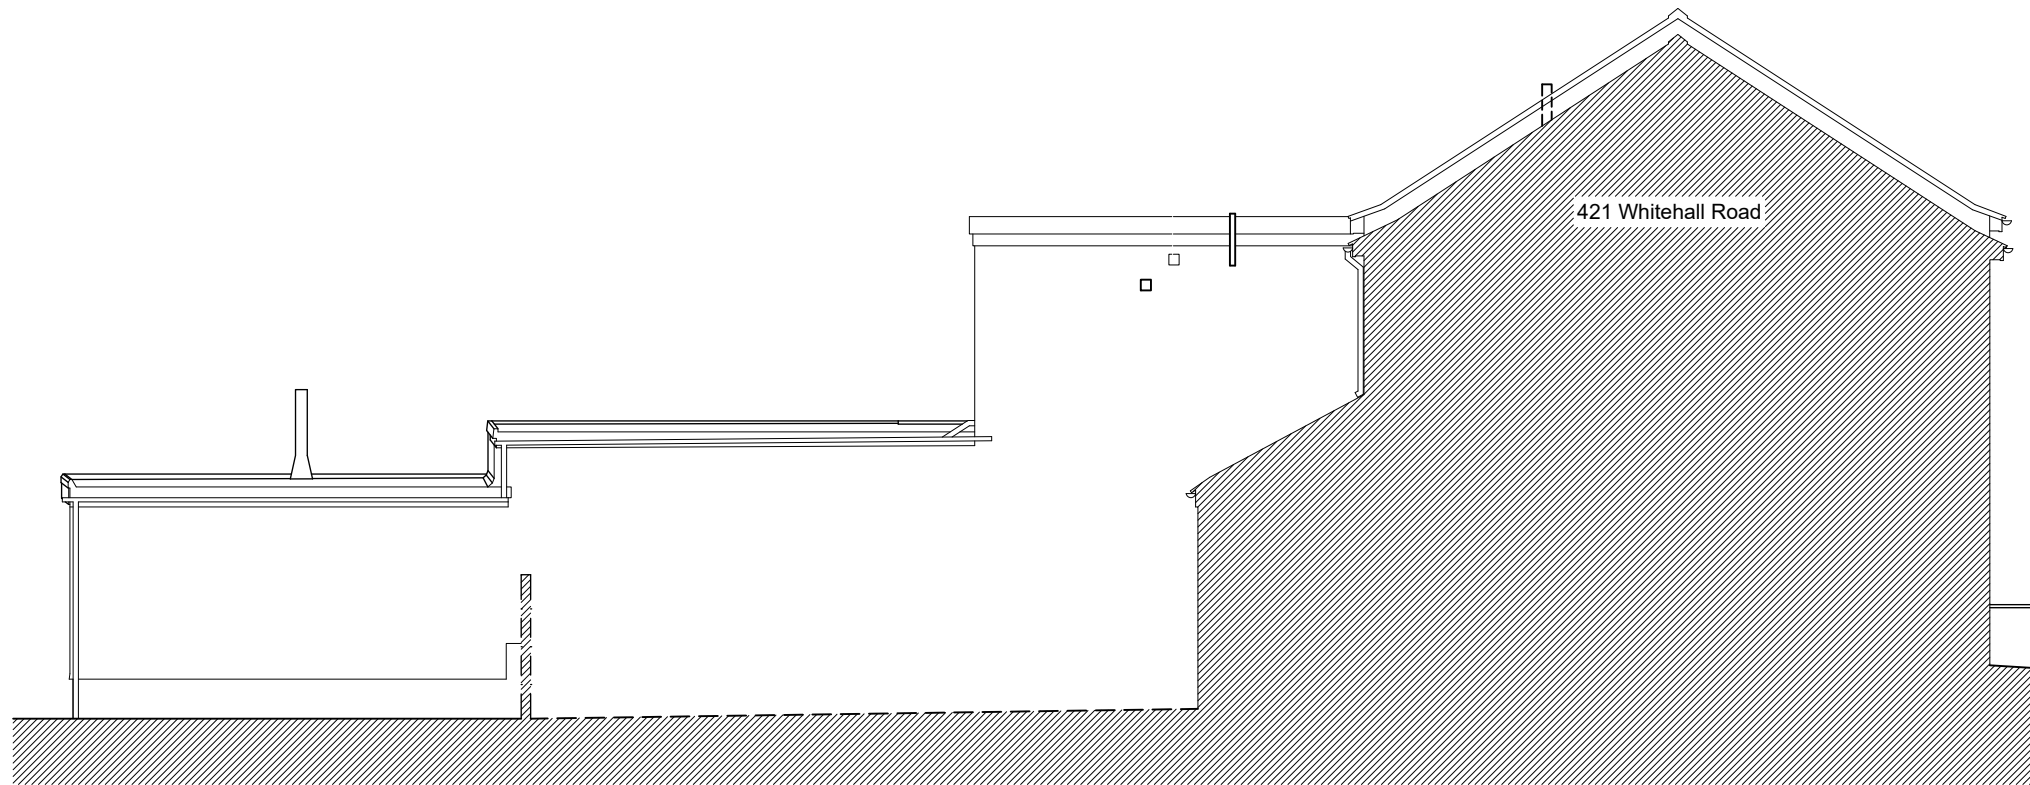

WEST ELEVATION

PLANNING

Date Description Drawn Checked Rev.

**ANGUS MEEK
ARCHITECTS**

Project Title
423 Whitehall Road
Bristol
Drawing Title
Elevations
Existing

Date July 2023 Drawn AB Checked AT

Cedar Yard, 290A Gloucester Road, Bristol, BS7 8PD
T 0117 942 82 86 E architecture@angusmeek.co.uk

0 10 20mm

Scale 1:100@A3

Project No. Drawing No. Rev.
2787 E201 /