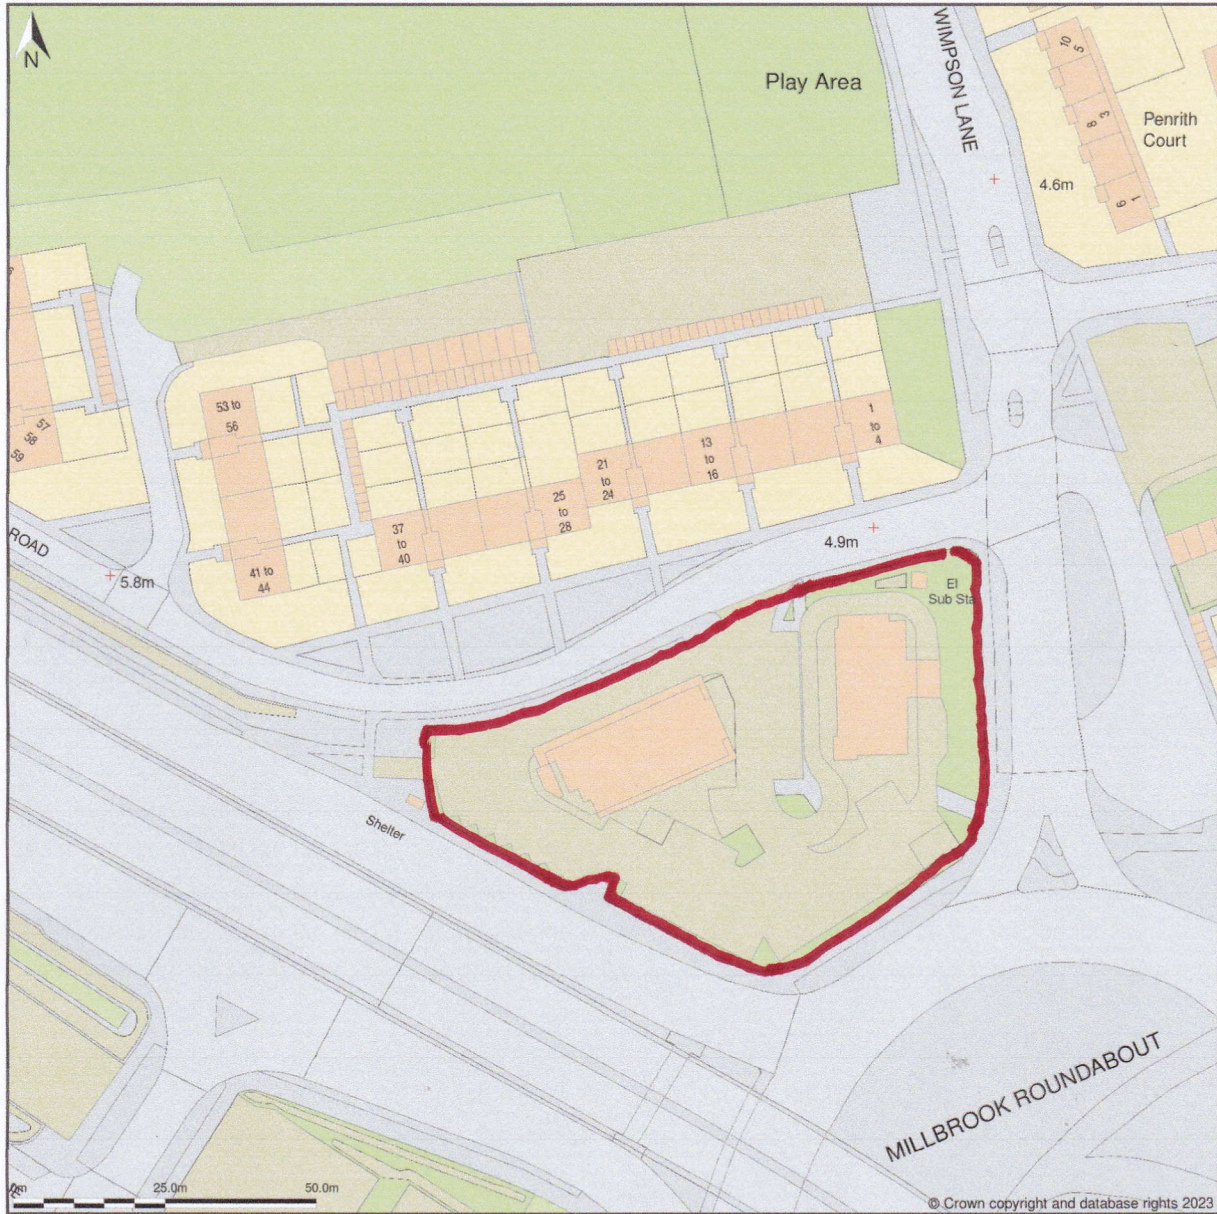

KFC McDonald s, Green Park Road, Southampton, SO16 9SH

Location Plan shows area bounded by: 438133.99, 113249.22 438333.99, 113449.22 (at a scale of 1:1250), OSGridRef: SU38231334. The representation of a road, track or path is no evidence of a right of way. The representation of features as lines is no evidence of a property boundary.

Produced on 29th Nov 2023 from the Ordnance Survey National Geographic Database and incorporating surveyed revision available at this date. Reproduction in whole or part is prohibited without the prior permission of Ordnance Survey. © Crown copyright 2023. Supplied by www.buyaplan.co.uk a licensed Ordnance Survey partner (100053143). Unique plan reference: #00863966-14AB25.