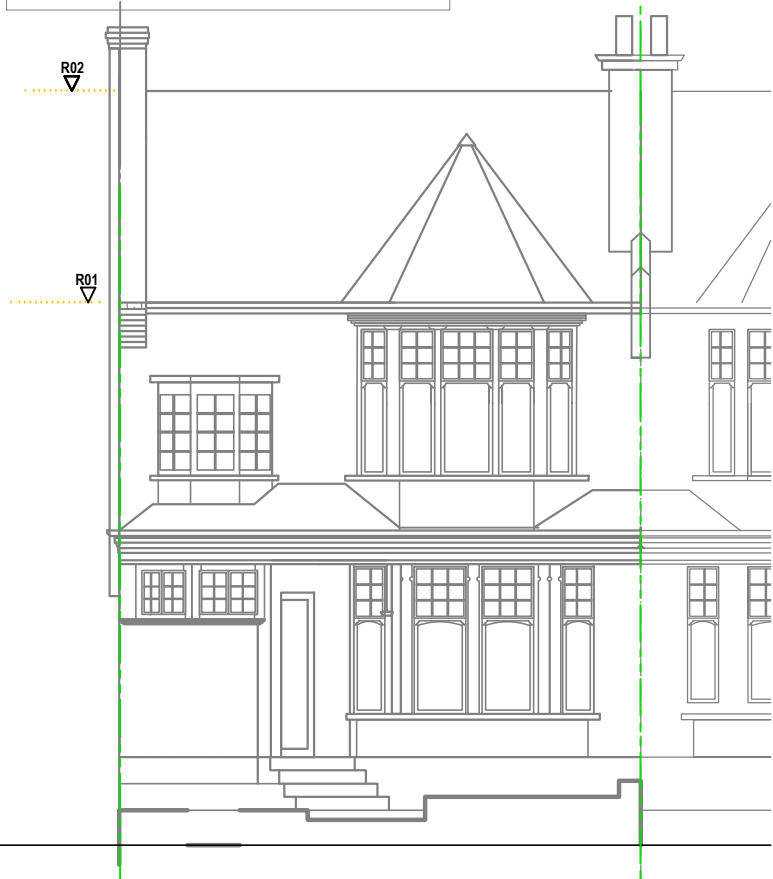

EXISTING

FRONT ELEVATION
Scale 1:100 @ A3

LEFT SIDE ELEVATION
Scale 1:100 @ A3

REAR ELEVATION
Scale 1:100 @ A3

RIGHT SIDE ELEVATION
Scale 1:100 @ A3

Rev	Desc	By	Date	Ch
REVISIONS				

arkluta

15 Ashfield Road
London
W3 7JE

Tel (+44) 0208 743 5600
Mob (+44) 077 69811452
E-mail: arkluta@hotmail.co.uk

Project:
**100 QUEENS AVENUE
N3 2NP**

Client:
Title:

**EXISTING
ELEVATIONS**

Scale:
1:100@A3

Date:
NOV 2023

Drawing No:
23-QA-02

Drawn by:
GME