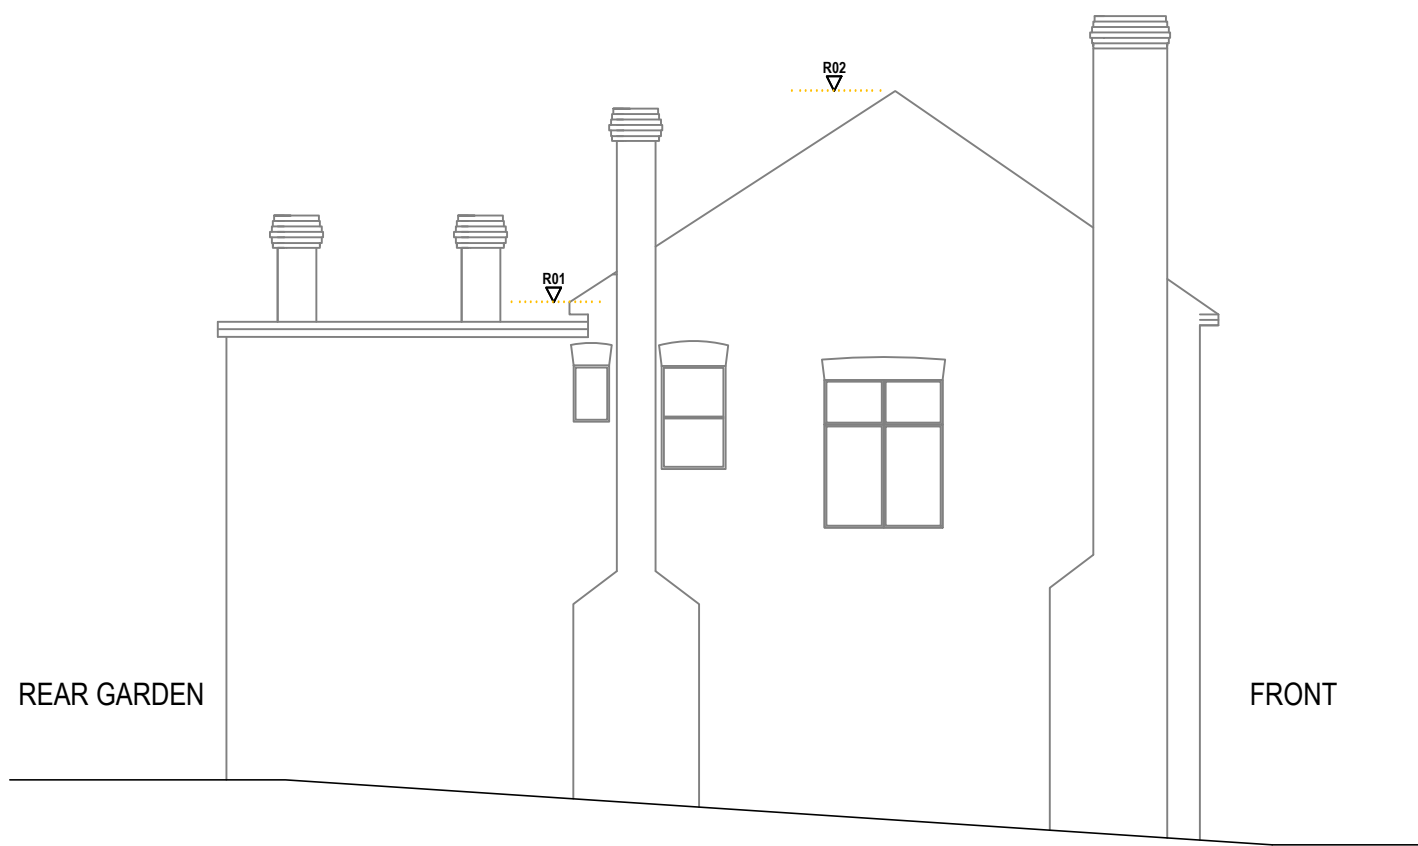

EXISTING

FRONT ELEVATION
Scale 1:100 @ A3

LEFT SIDE ELEVATION
Scale 1:100 @ A3

REAR ELEVATION
Scale 1:100 @ A3

RIGHT SIDE ELEVATION
Scale 1:100 @ A3

Rev	Desc	By	Date	Ch
REVISIONS				

arkluta

15 Ashfield Road
London
W3 7JE

Tel (+44) 0208 743 5600
Mob (+44) 077 69811452
E-mail: arkluta@hotmail.co.uk

Project:
**100 QUEENS AVENUE
N3 2NP**

Client:
Title:

**EXISTING
ELEVATIONS**

Scale:
1:100@A3

Date:
NOV 2023

Drawing No:
23-QA-02

Drawn by:
GME