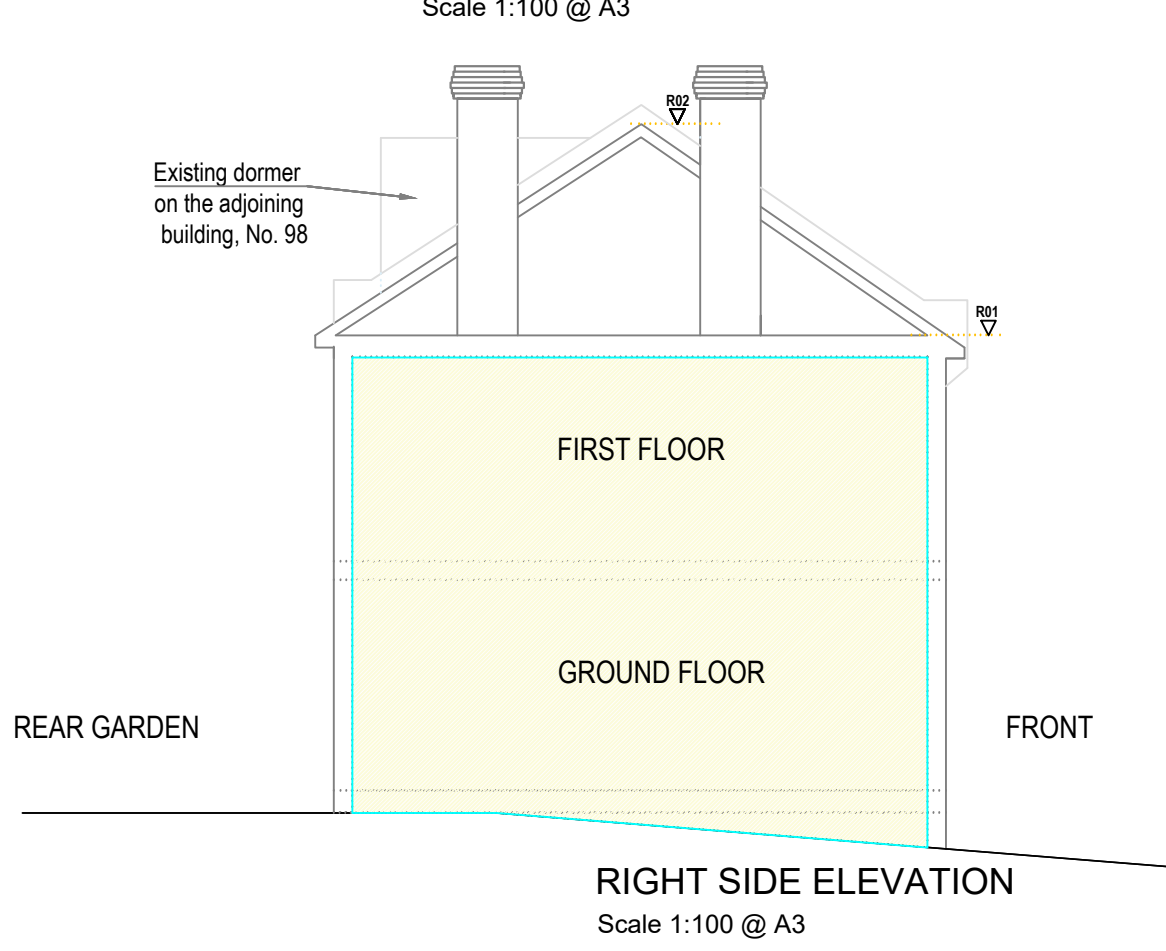

EXISTING

FRONT ELEVATION
Scale 1:100 @ A3

LEFT SIDE ELEVATION
Scale 1:100 @ A3

REAR ELEVATION
Scale 1:100 @ A3

RIGHT SIDE ELEVATION
Scale 1:100 @ A3

Rev	Desc	By	Date	Ch
REVISIONS				

arkluta

15 Ashfield Road
London
W3 7JE

Tel (+44) 0208 743 5600
Mob (+44) 077 69811452
E-mail: arkluta@hotmail.co.uk

Project:
**100 QUEENS AVENUE
N3 2NP**

Client:
Title:

**EXISTING
ELEVATIONS**

Scale:
1:100@A3

Date:
NOV 2023

Drawing No:
23-QA-02

Drawn by:
GME