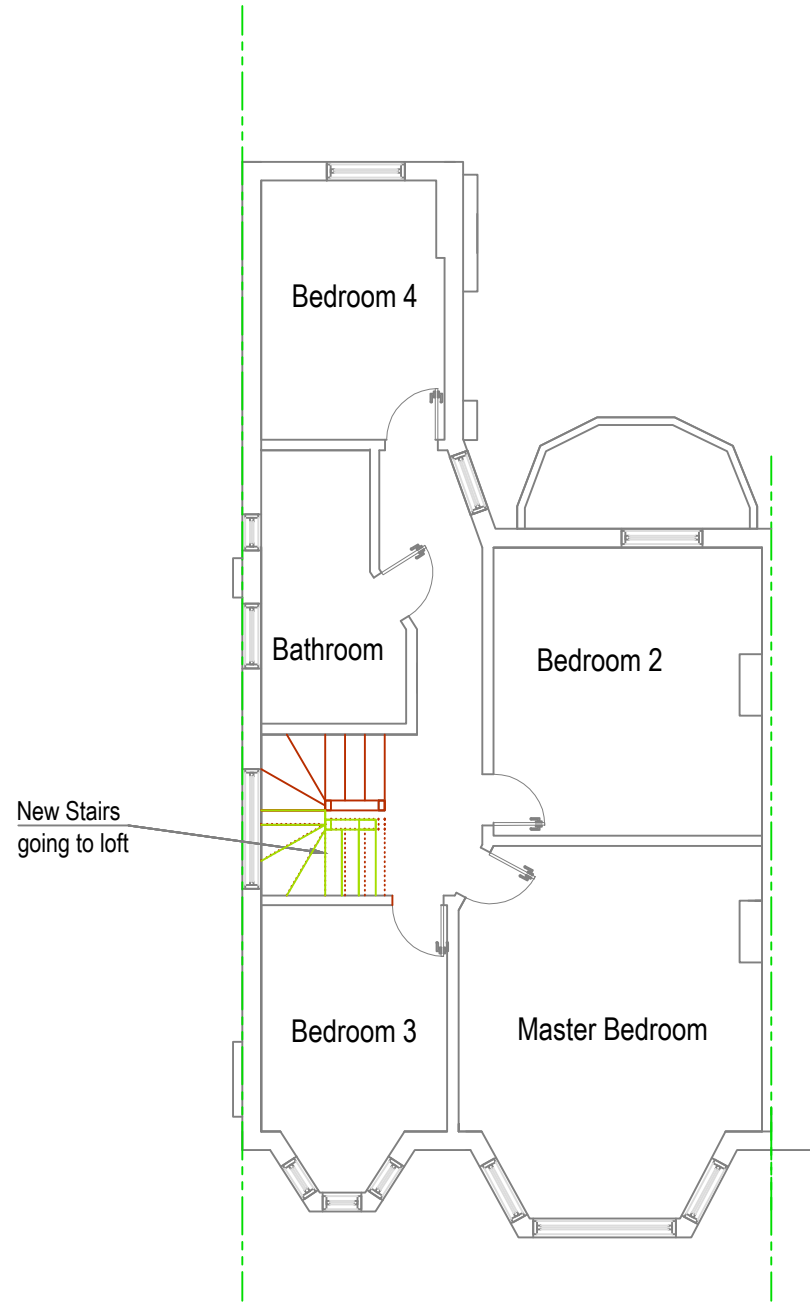

PROPOSED

GROUND FLOOR  
Scale 1:100 @ A3

FIRST FLOOR  
Scale 1:100 @ A3

Rev	Desc	By	Date	Ch
REVISIONS				

**arkluta**  
15 Ashfield Road  
London  
W3 7JE  
Tel (+44) 0208 743 5600  
Mob (+44) 077 69811452  
E-mail: arkluta@hotmail.co.uk

Project:  
**100 QUEENS AVENUE  
N3 2NP**

Client :  
Title:  
**PROPOSED  
FLOOR PLANS**

Scale: 1:100@A3	Drawn by: GME
Date: NOV 2023	Checked by: LV
Drawing No: 23-QA-03	Rev: .