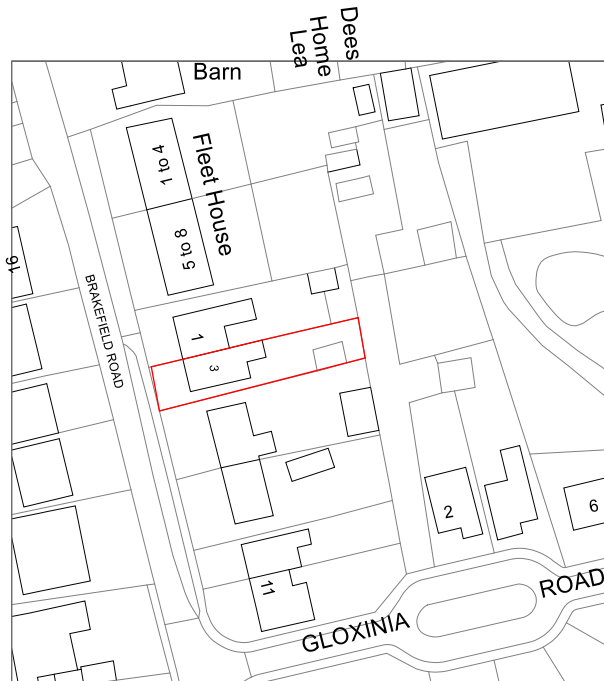

LOCATION PLAN 1:1250

TBT DESIGN SERVICE	
97 Primrose Drive, Aylesford, Kent, ME20 6EH	
T: 07916693573 E: designservice2017@outlook.com	
Client	3 Brakefield Rd Southfleet, Gravesend DA13 9PY
project	Domestic Extension
drawing title	LOCATION PLAN
drawing no.	2096 LOCATION PLAN
drawing scales	RC
1:1250	
date	JULY 2023
PLANNING	