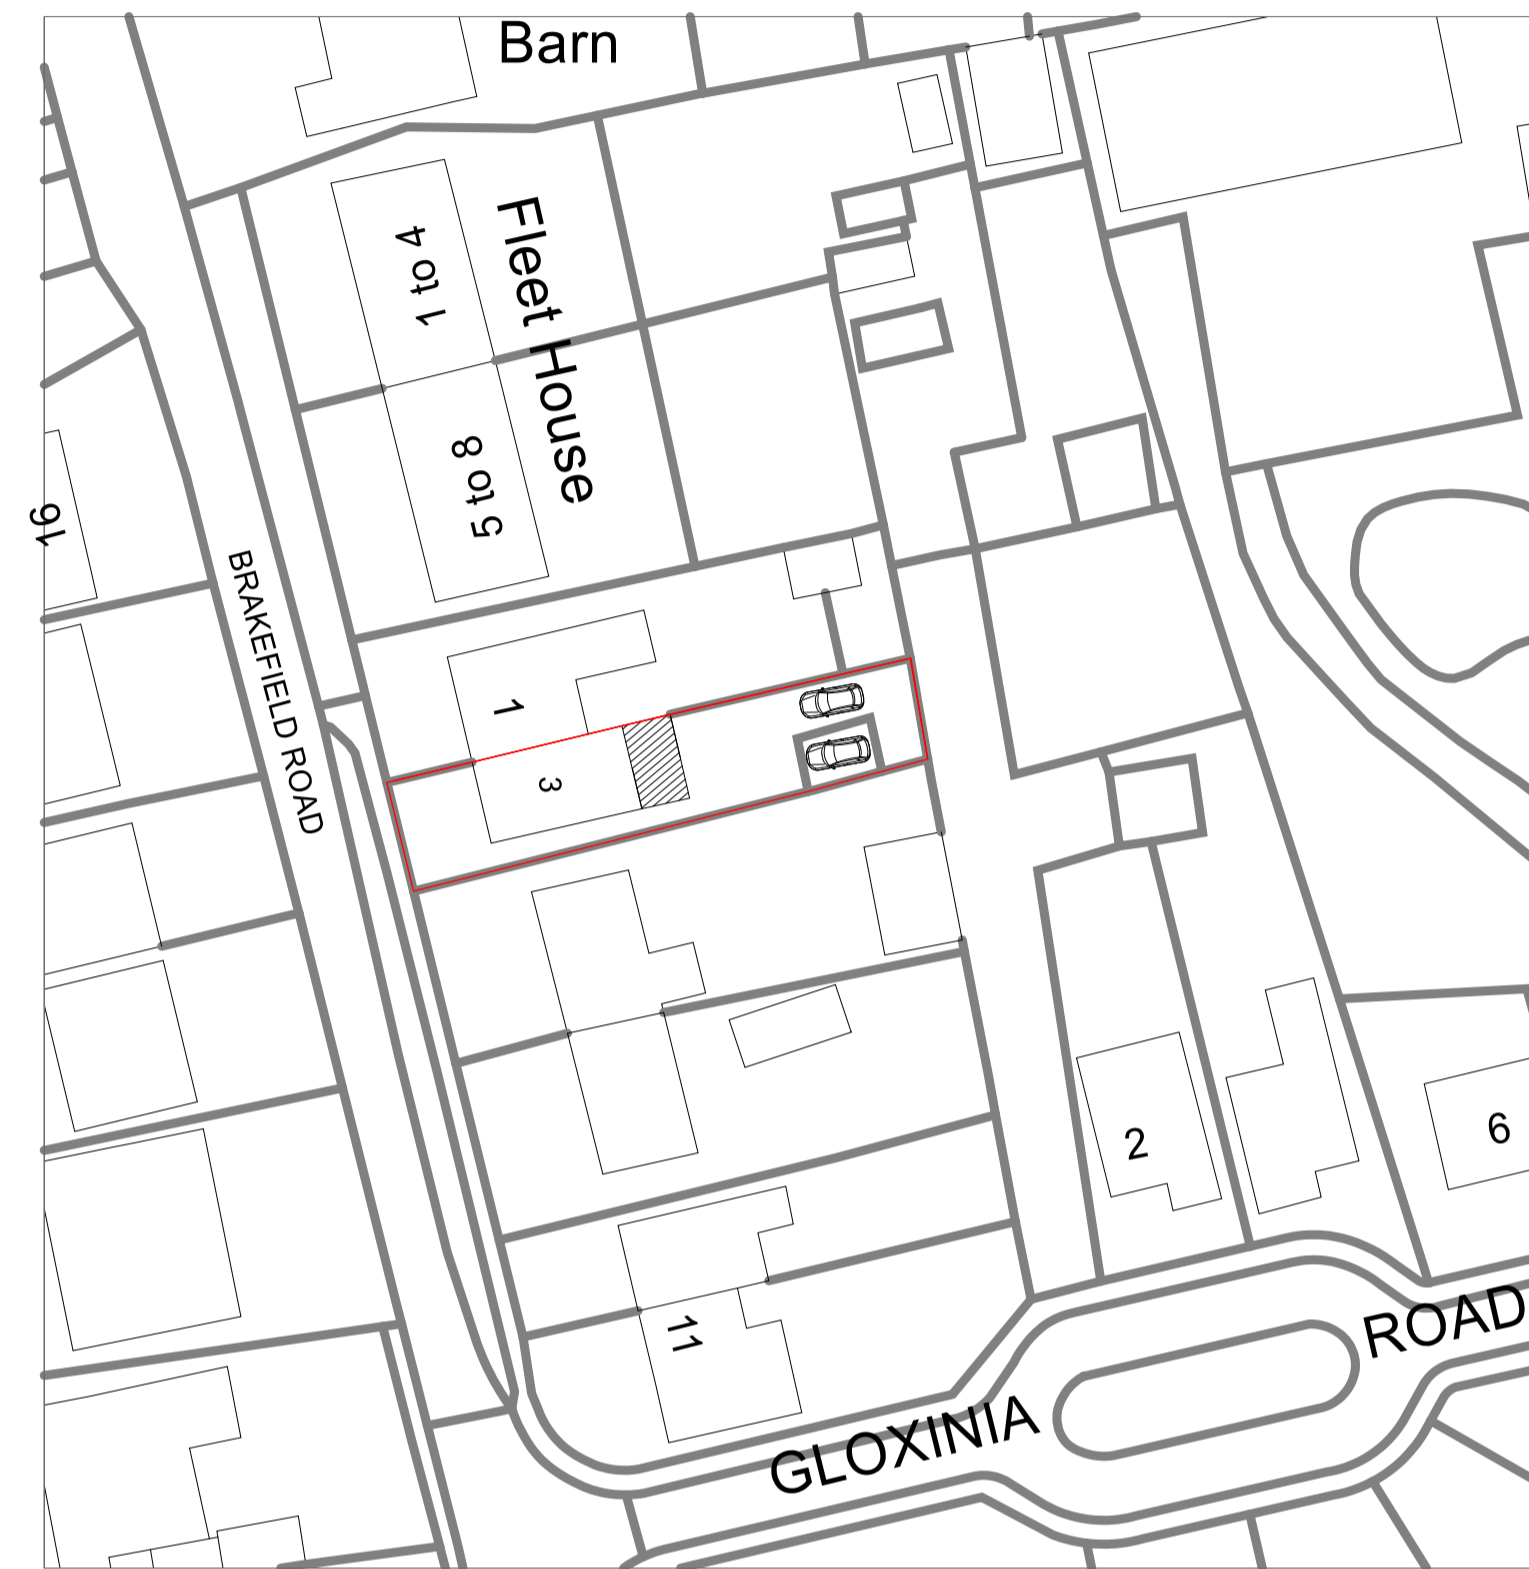

EXISTING

TBT DESIGN SERVICE

client 3 Brakefield Rd
Southfleet, Gravesend
DA13 9PY

project Domestic Extension

drawing title BLOCK PLAN

drawing scales 1:500 drawing no. 2096 BLOCK PLAN

date JULY 2023 revision RC

PLANNING