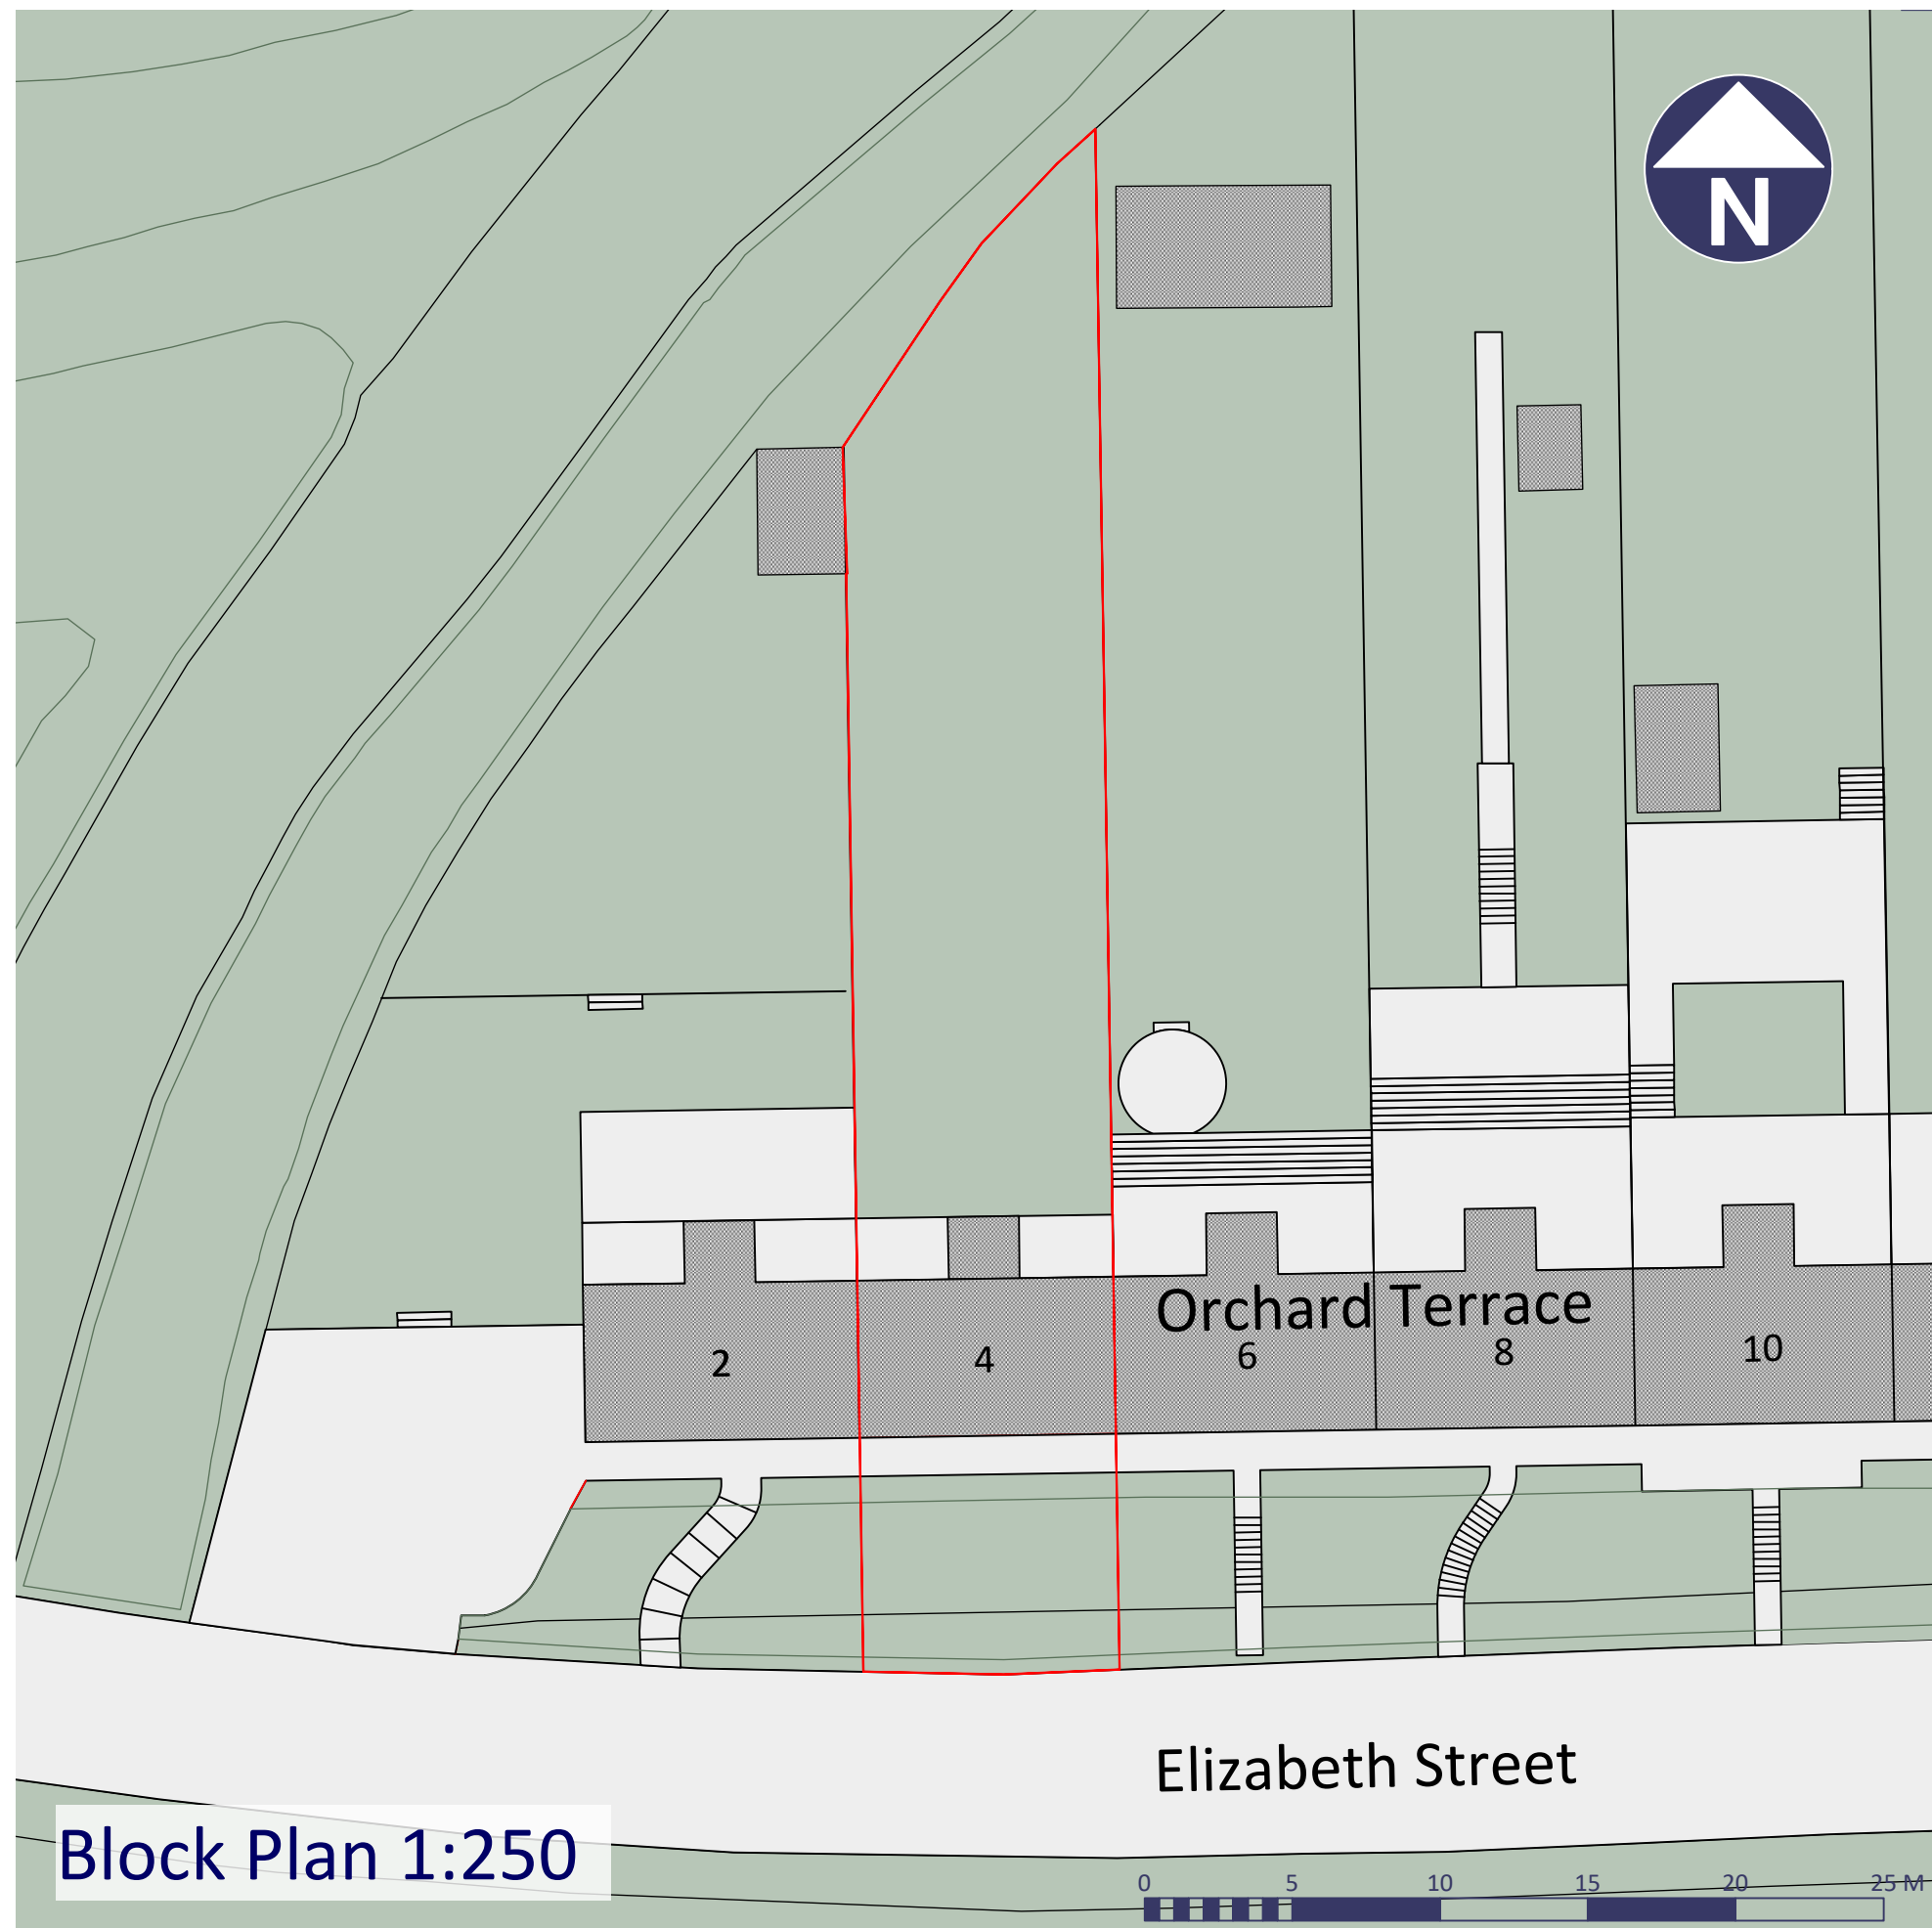

Location Plan
1:1250

Block Plan 1:250

Hamways House
104 Station Road East
Oxted
Surrey
RH8 0QB
01883 730890
www.hamways.com
enquiries@hamways.com

Job Title 4 Orchard Terrace
Drawing Title Location Plan
Date drawn November 2022
Scale 1:250 & 1:1250
Draw by DJW
Drawing No. 20C

Revisions
A 24/4/2023 Scale amended
B 3/6/2023 Block plan added.
C 6/7/2023 Drawing title amended

No dimension to be scaled for construction purposes. Contractor to check dimensions (including those implied by fittings) prior to carrying out work. © Hamways Ltd 2019