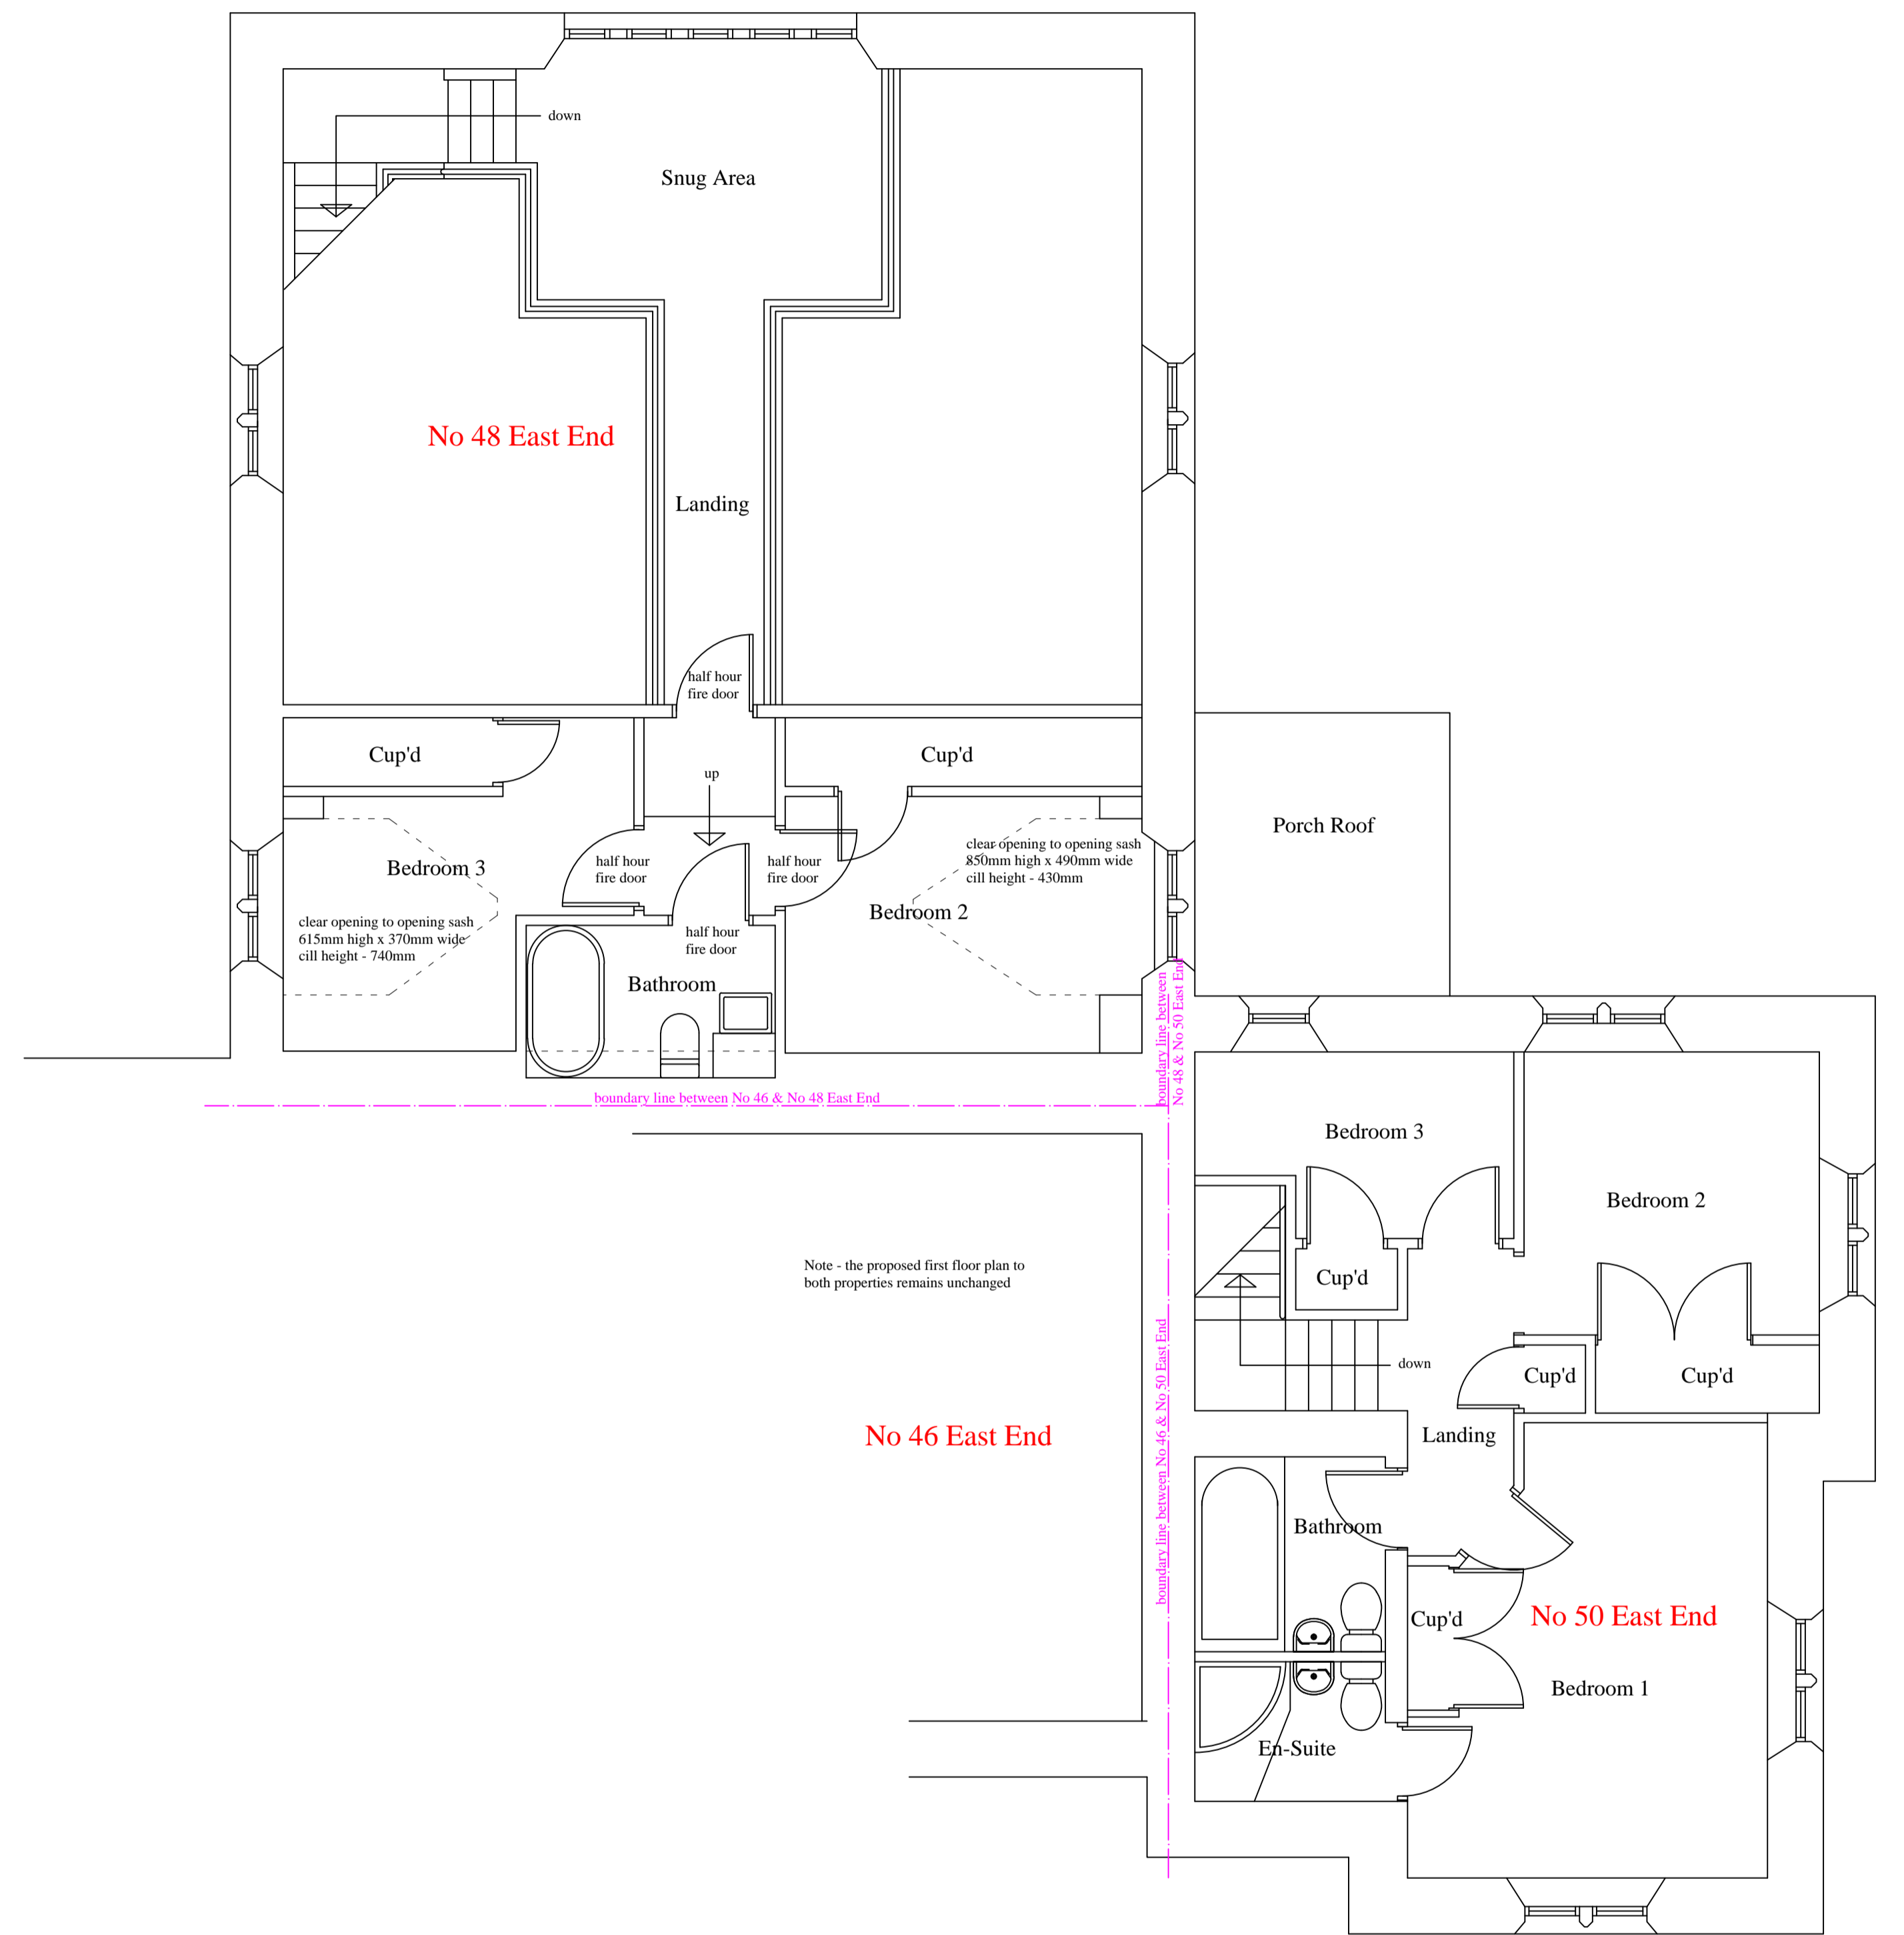

Proposed Ground Floor Plan

Proposed Ground Floor Plan

Proposed Plans 48 & 50 East End, Wolsingham, County Durham		At
Scale - 1 : 50	Drawing No - 002	
	Revision -	