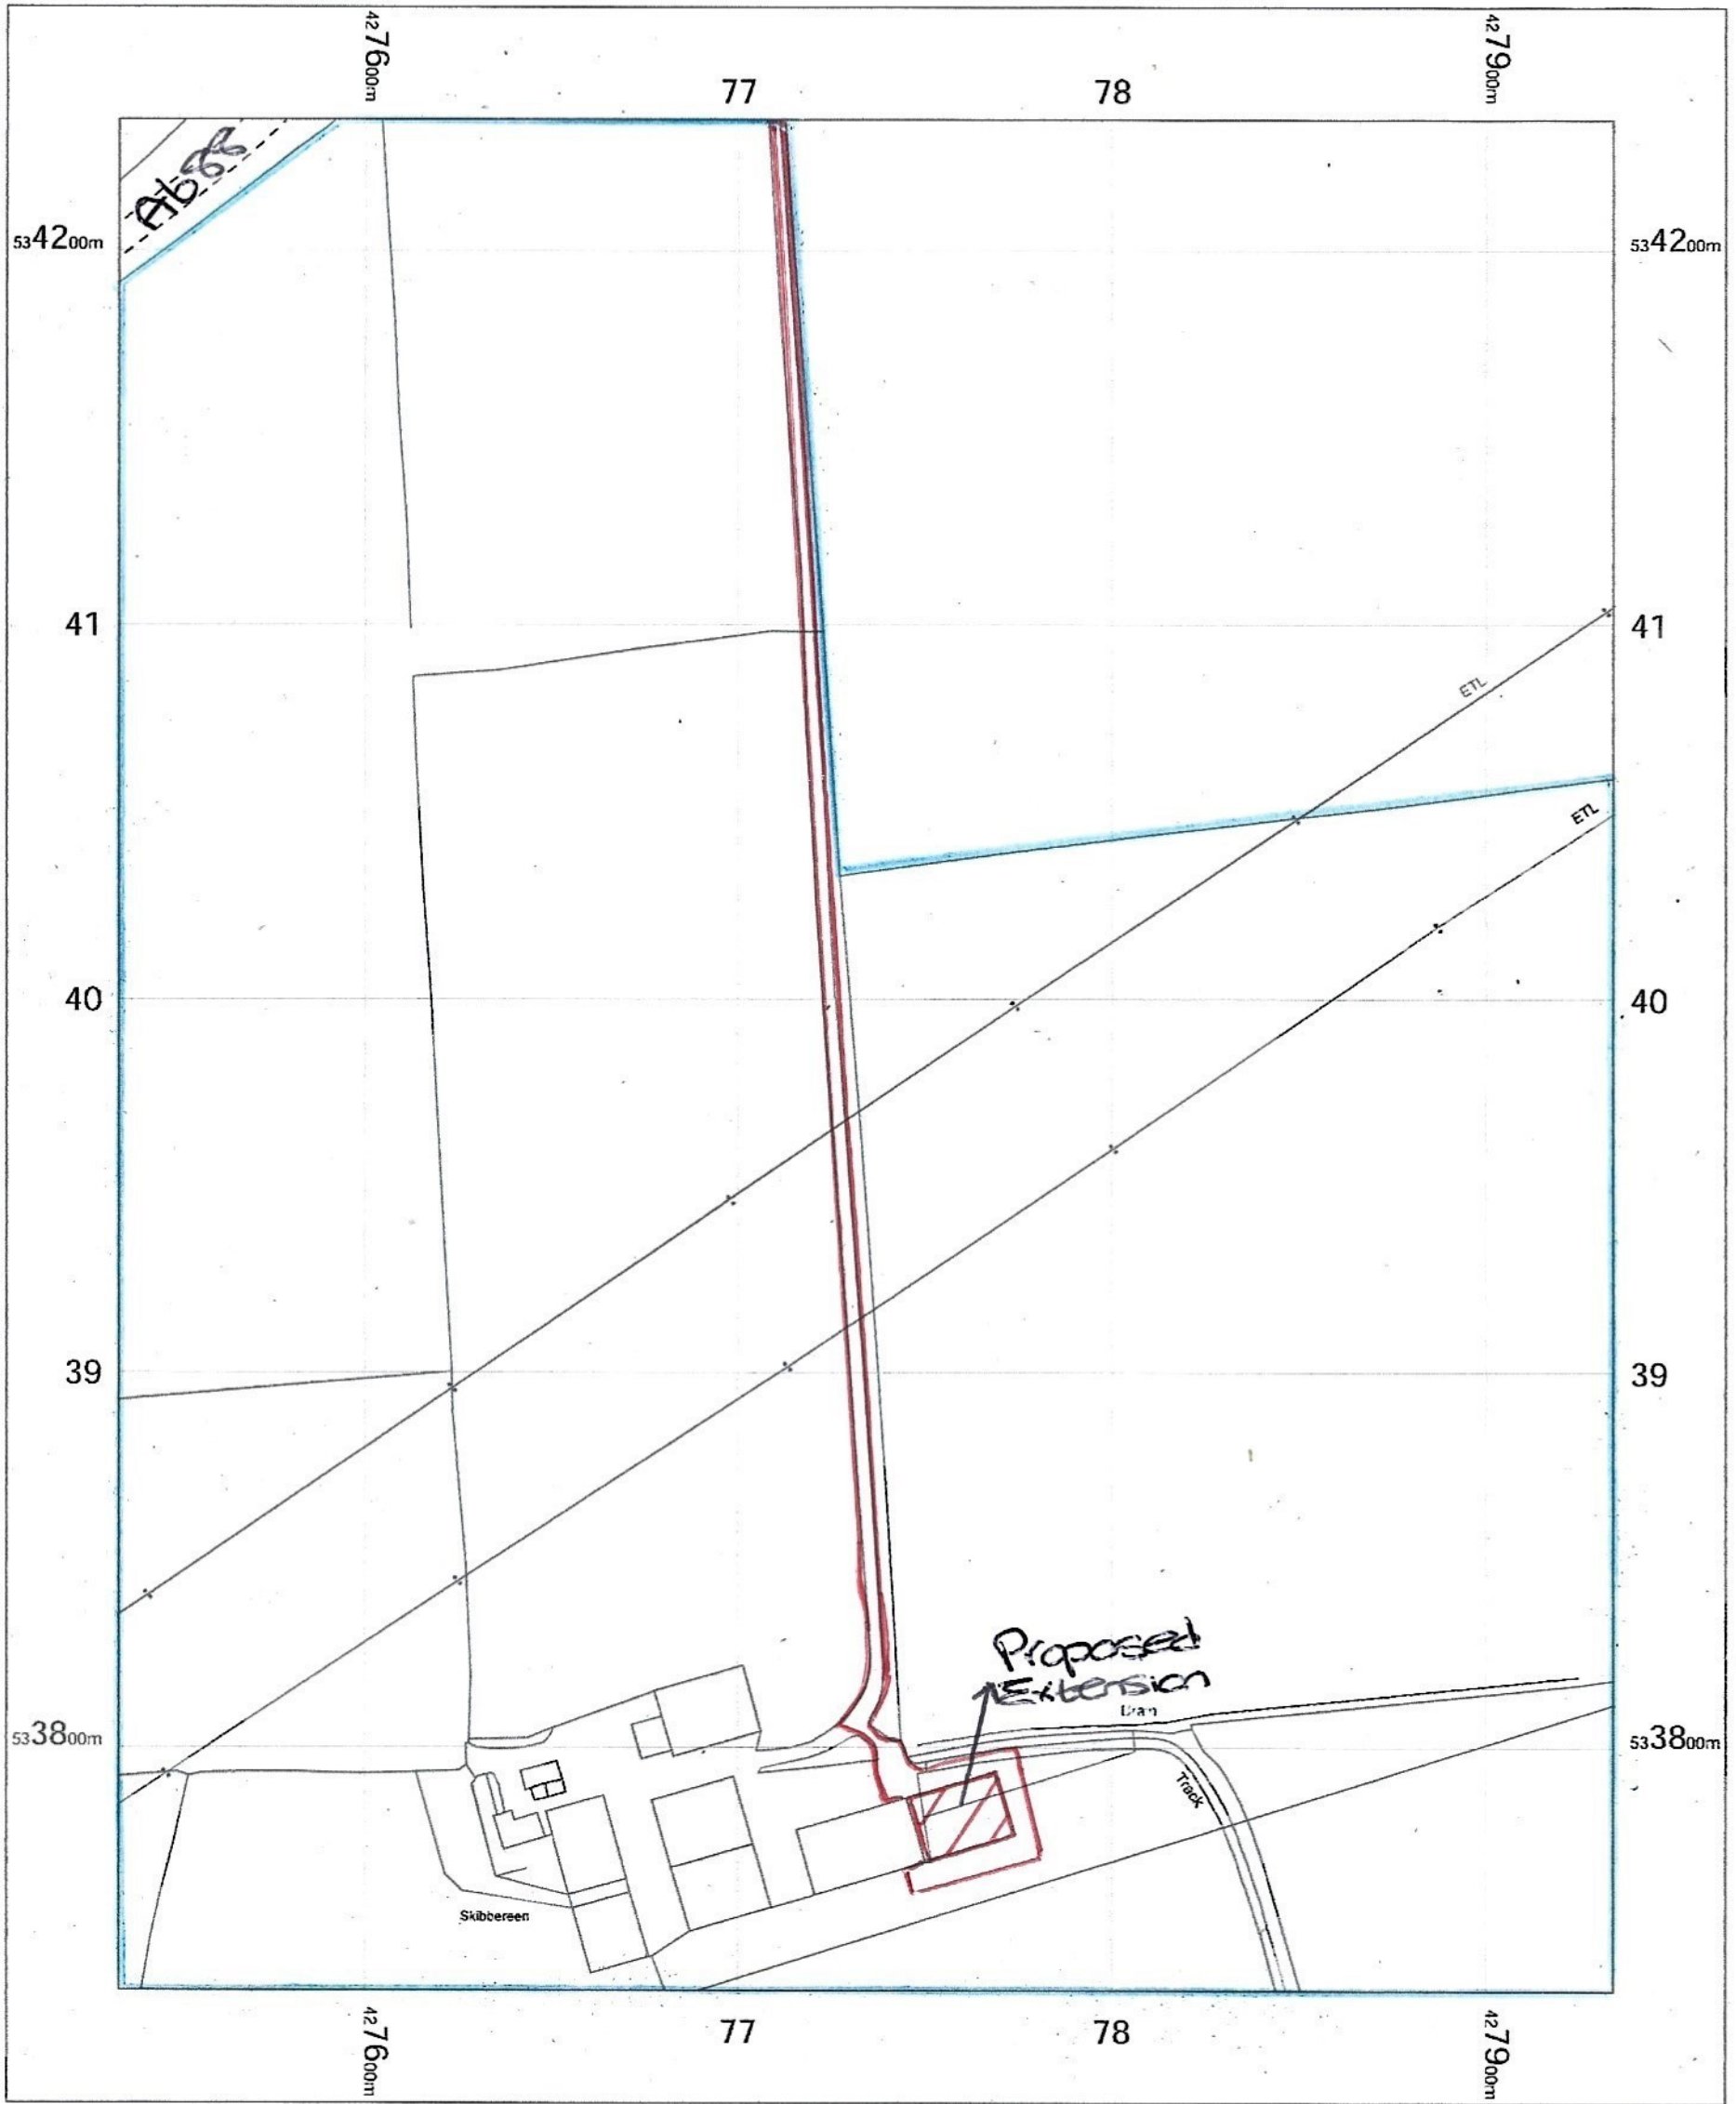

Location Plan

Skibbereen Farm
 Green Lane
 Spennymoor
 Durham
 DL16 6JH

OS MasterMap 1250/2500/10000 scale
 Tuesday, November 28, 2023, ID: BW1-01138031
maps.blackwell.co.uk
 1:2500 scale print at A4, Centre: 427734 E, 533985 N
 ©Crown Copyright Ordnance Survey. Licence no. 100041041