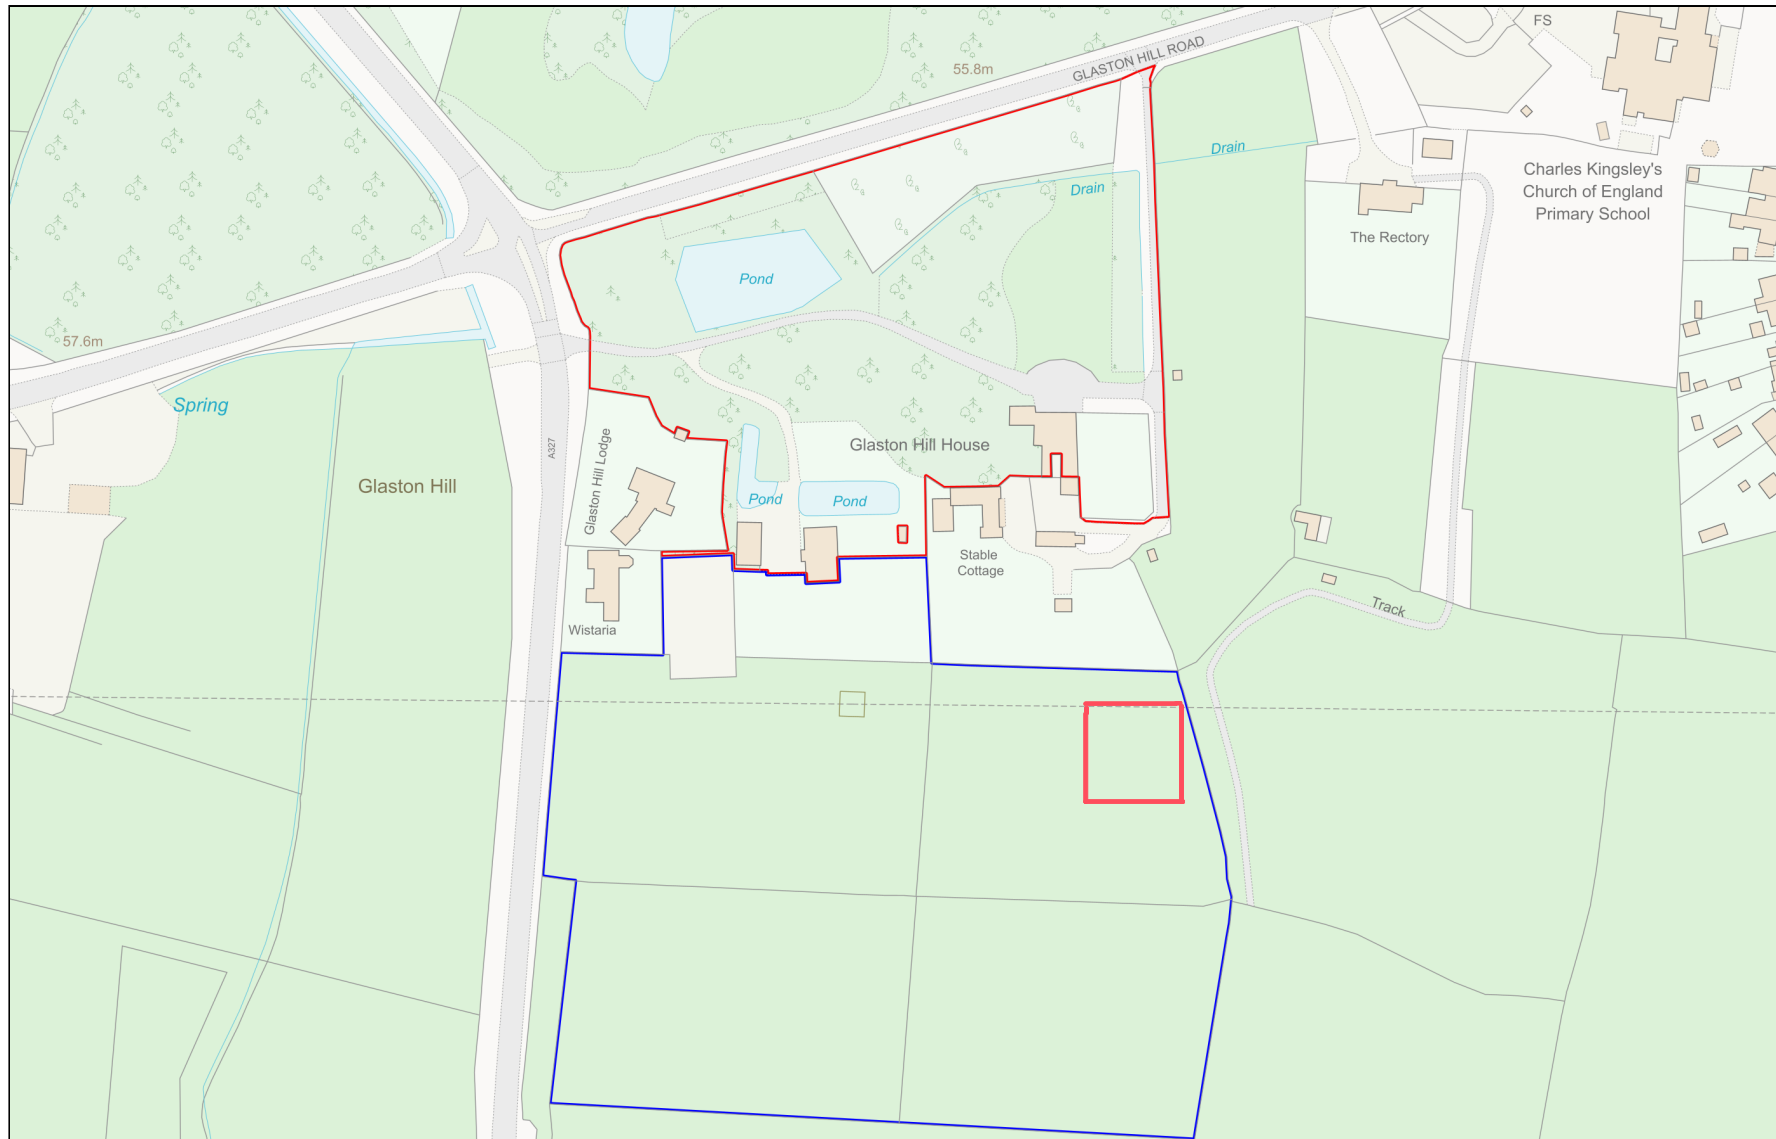

Location Plan

Site Address: Glaston Hill House, Glaston Hill Road, Eversley, Hook, RG27 0LX

Date Produced: 07-Jul-2023

Scale: 1:2500 @A4

Planning Portal Reference: PP-12290423v1