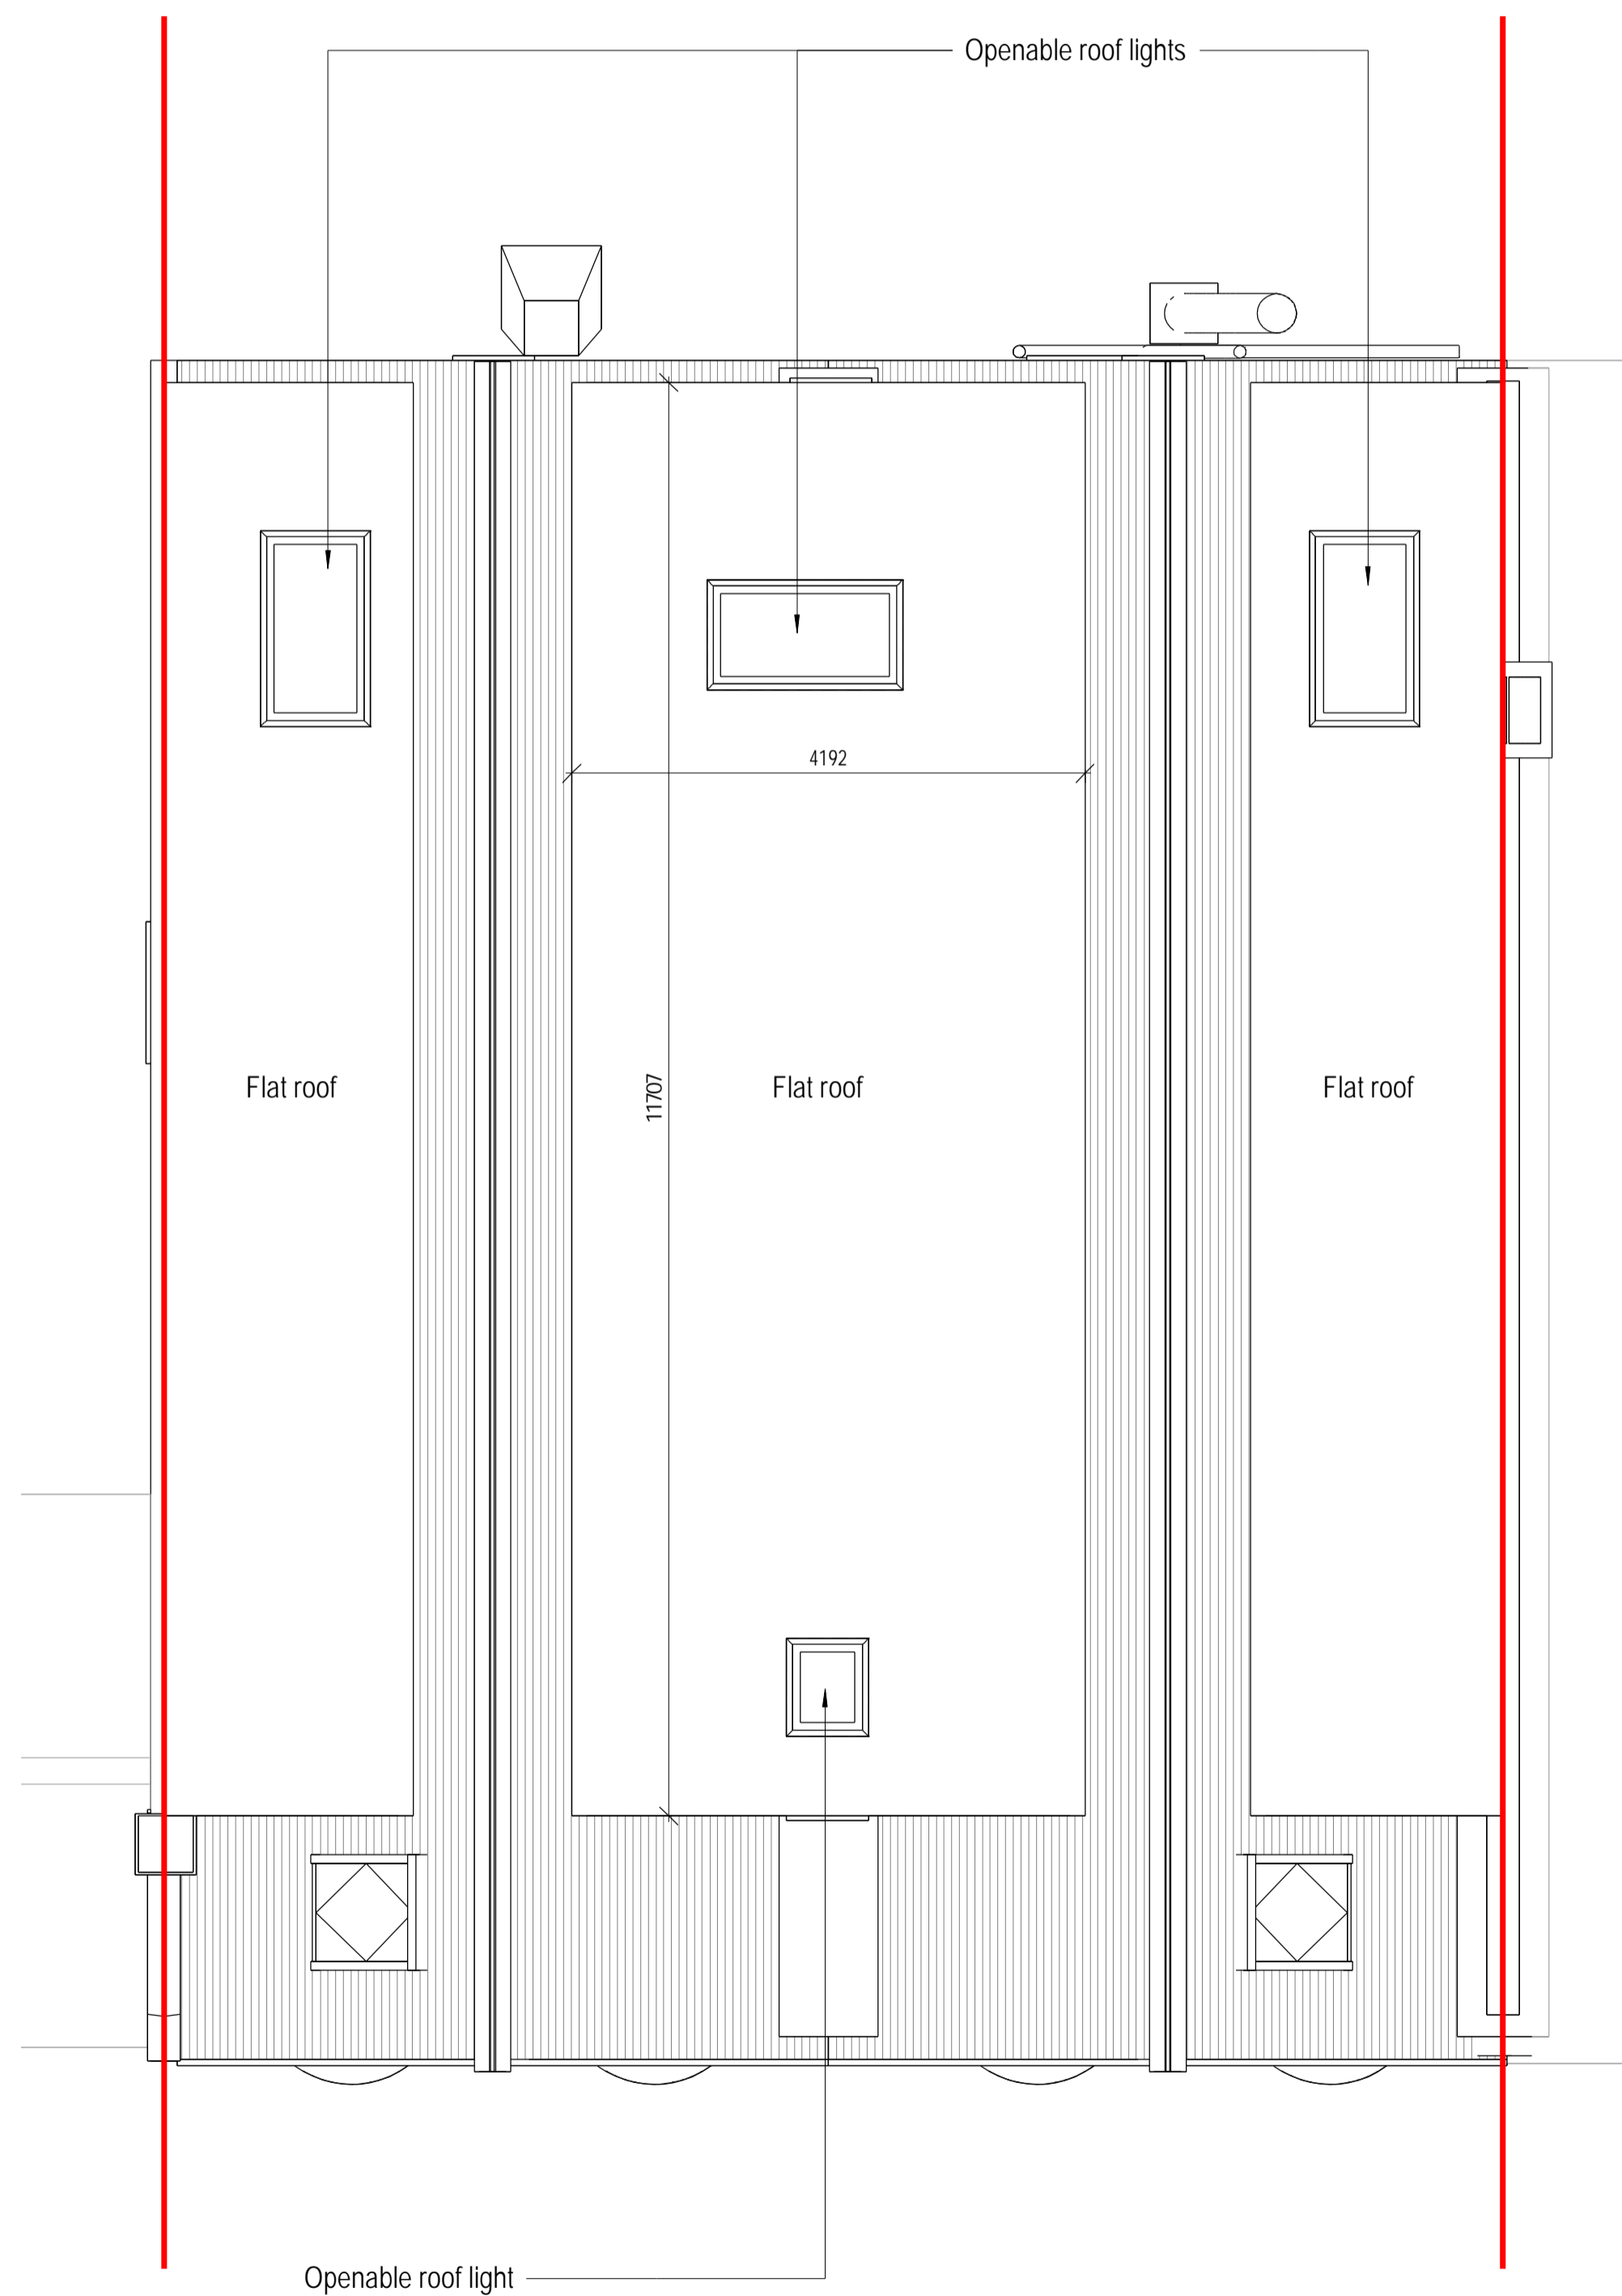

RF -GA Plan (Proposed)
1 : 50

2	Dimensions added	AG/NF	28/11/23
1	Planning Application	AG/NF	16/11/23
rev	description	drawn / checked	date

revisions

Status: **PLANNING**

CURIO ARCHITECTS
a: Bakerloo, 17 Hanover Square, London, W1S 1BN
w: www.curioarchitects.co.uk
e: hello@curioarchitects.co.uk

Project: 79-81 Kingston Road
New Malden

Title: Proposed GA Plans
02 & RF

Scale: 1 : 50 @ A1
Date: 05/30/23
Drawn: AG
Checked: AG

Job no: 23020
Drawing no:
Revision: **07004** 2