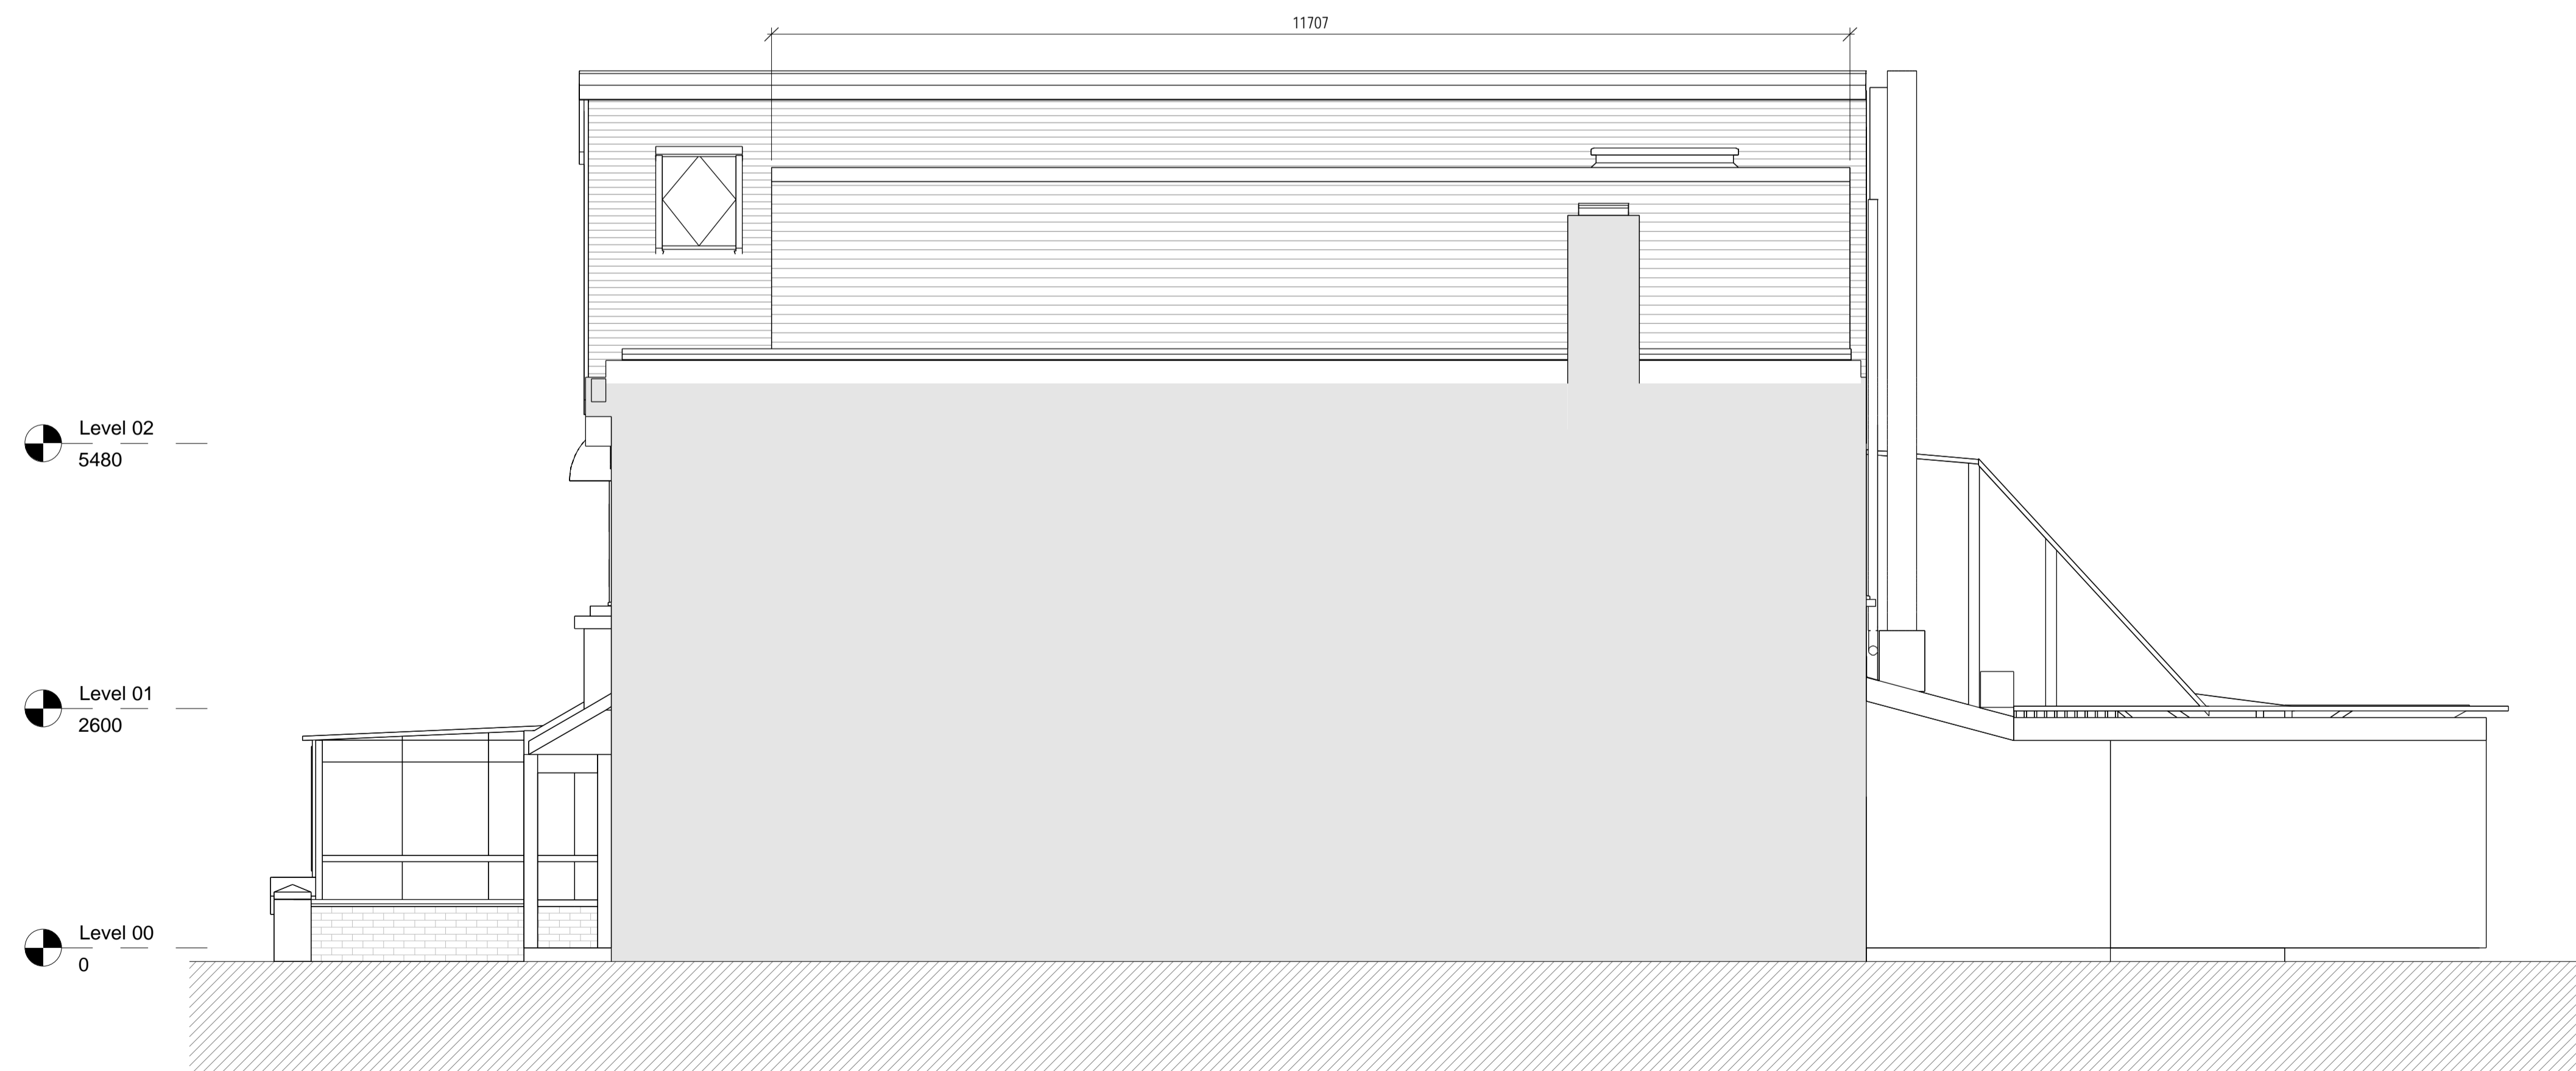

Side -West Elevation (Proposed)

1 : 50

rev	description	drawn / checked	date
2	Dimensions added	AG/NF	28/11/23
1	Planning Application	AG/NF	16/11/23

revisions

Status: **PLANNING**

CURIO ARCHITECTS
a: Bakerloo, 17 Hanover Square, London, W1S 1BN
w: www.curioarchitects.co.uk
e: hello@curioarchitects.co.uk

Project: 79-81 Kingston Road
New Malden

Title: Proposed GA Elevations
East & West

Scale: 1 : 50 @ A1 Drawn: AG

Date: 05/30/23 Checked: AG

Job no: 23020 Drawing no: **08004** Revision: 2