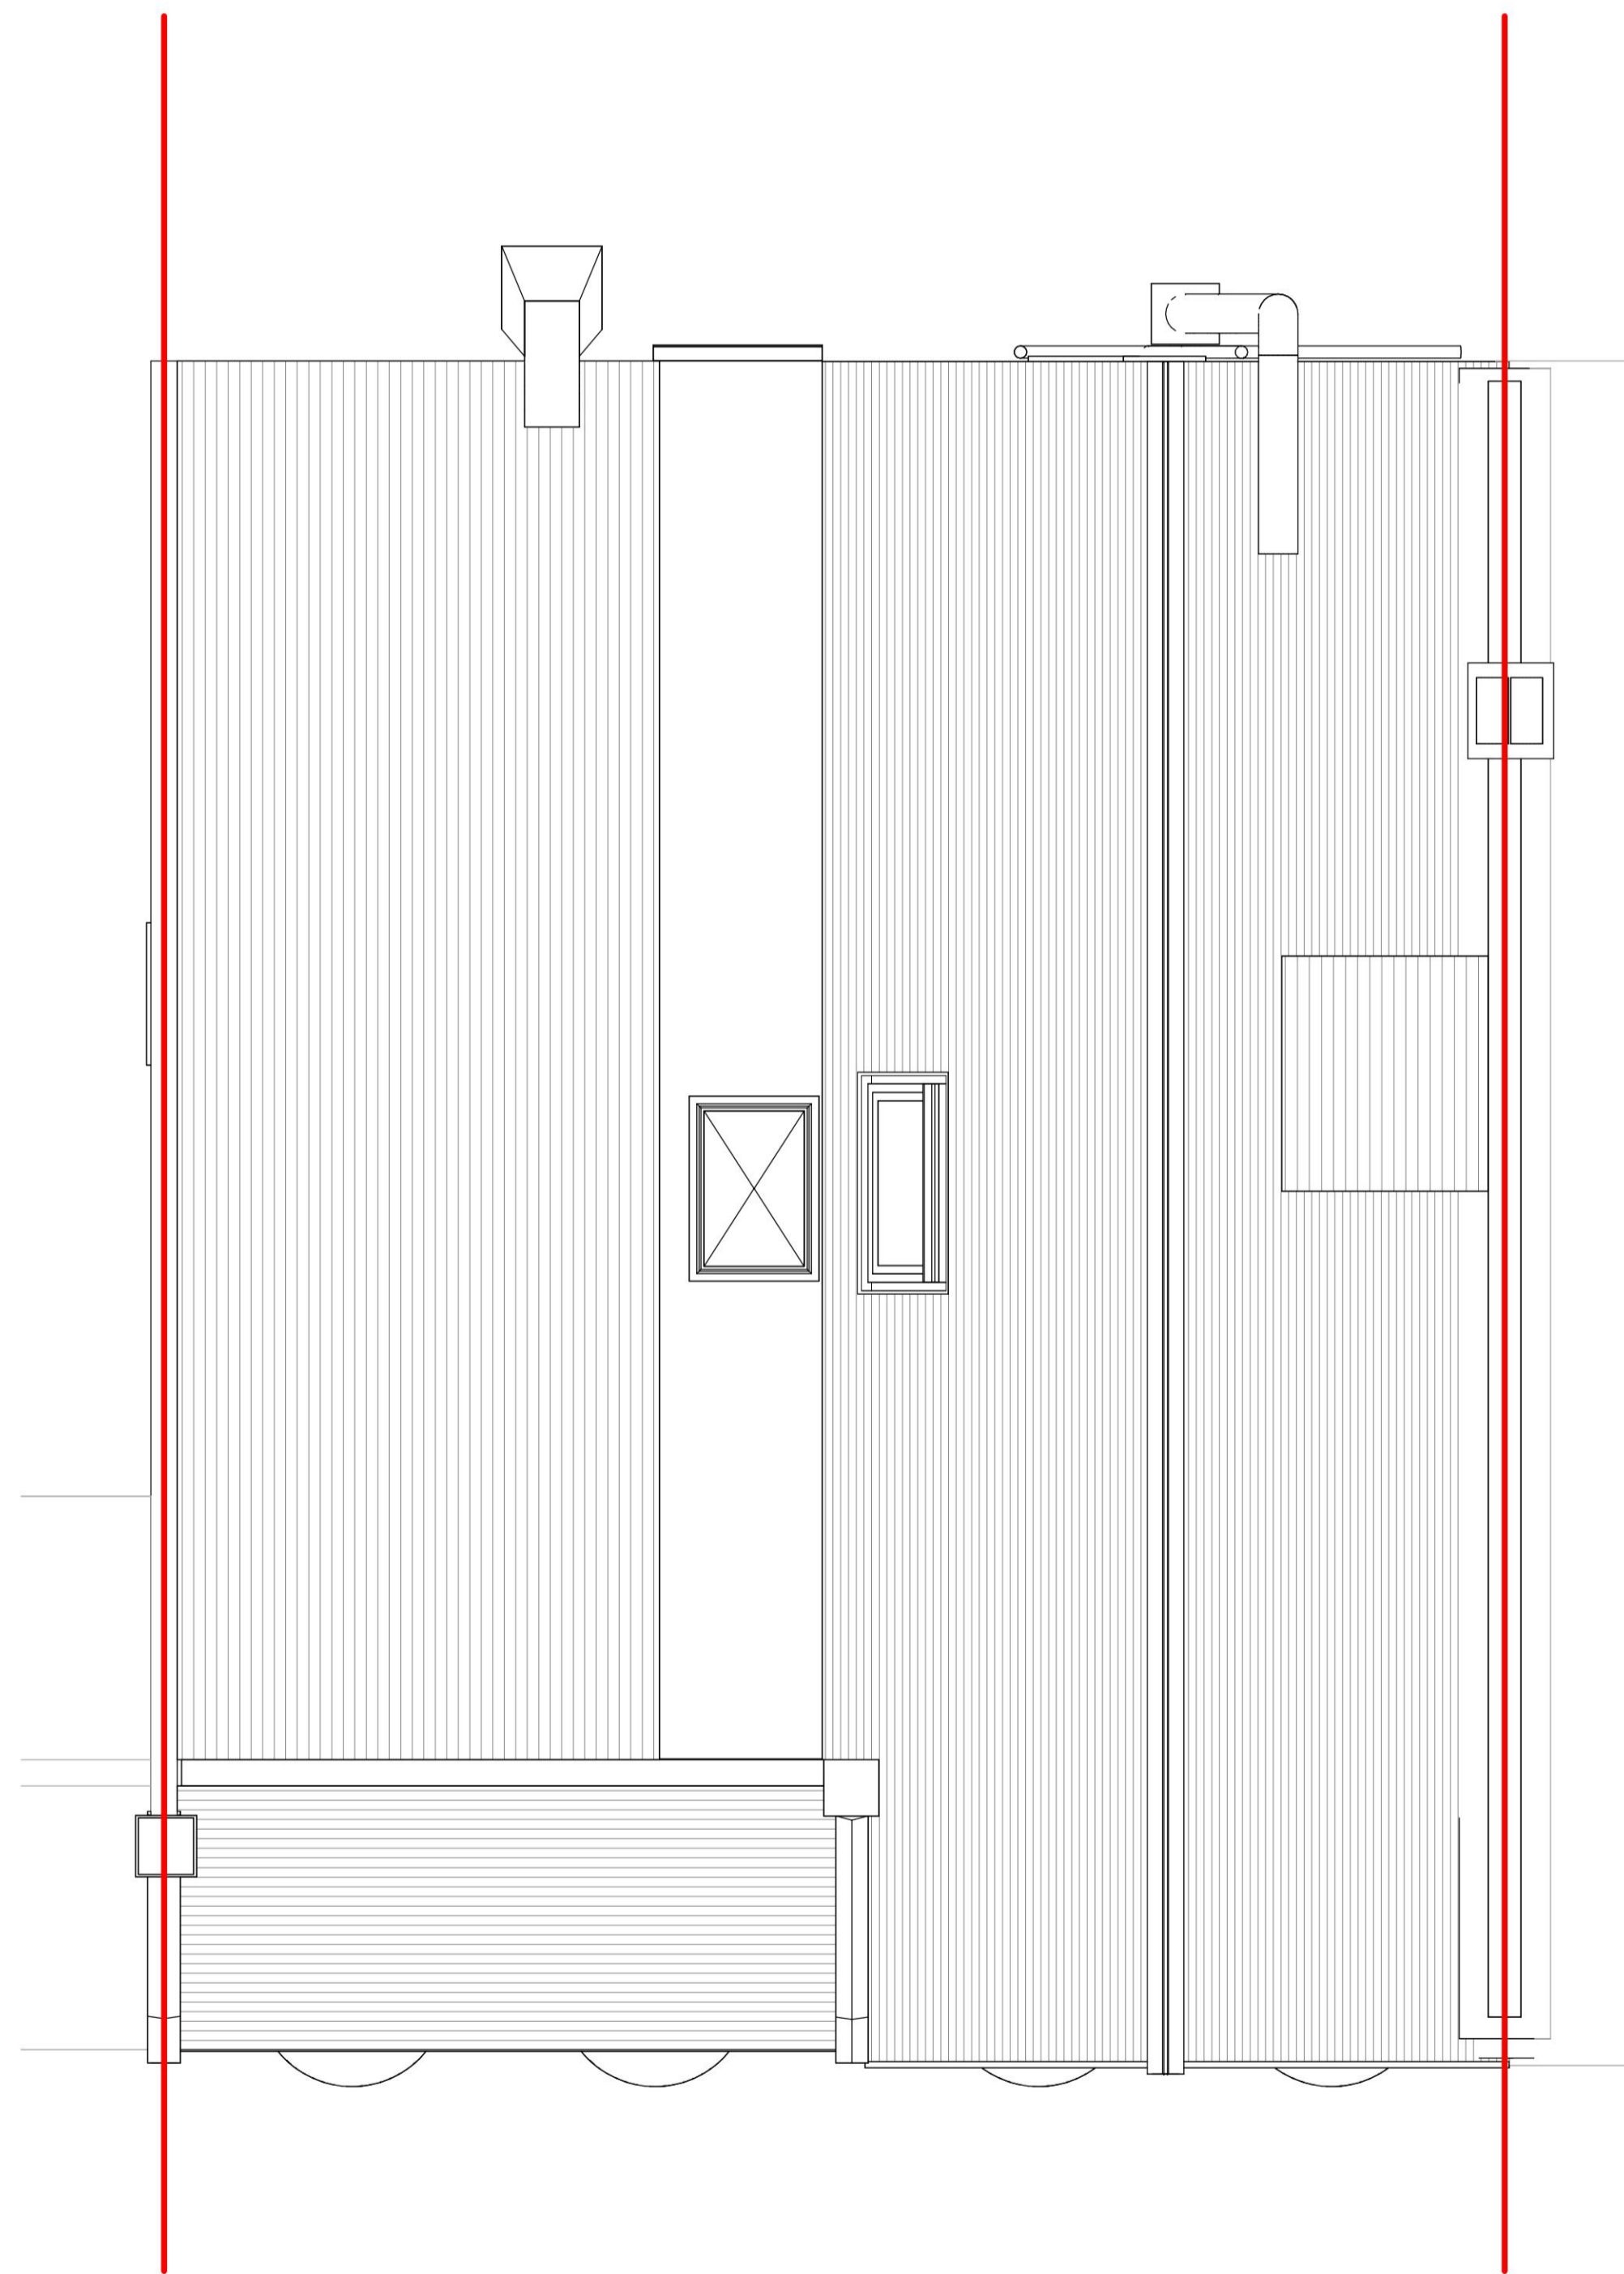

RF - GA Plan (Existing)
1 : 50

1	Planning Application	AG/NF	16/11/23
rev	description	drawn / checked	date

revisions

CURIO ARCHITECTS
a: Bakerloo, 17 Hanover Square, London, W1S 1BN
w: www.curioarchitects.co.uk
e: hello@curioarchitects.co.uk

Project: 79-81 Kingston Road
New Malden

Title: Existing GA Plans
02 & RF

Scale: 1 : 50 @ A1	Drawn: AG
Date: 05/12/23	Checked: AG

Job no: 23020	Drawing no:	07002	Revision: 1