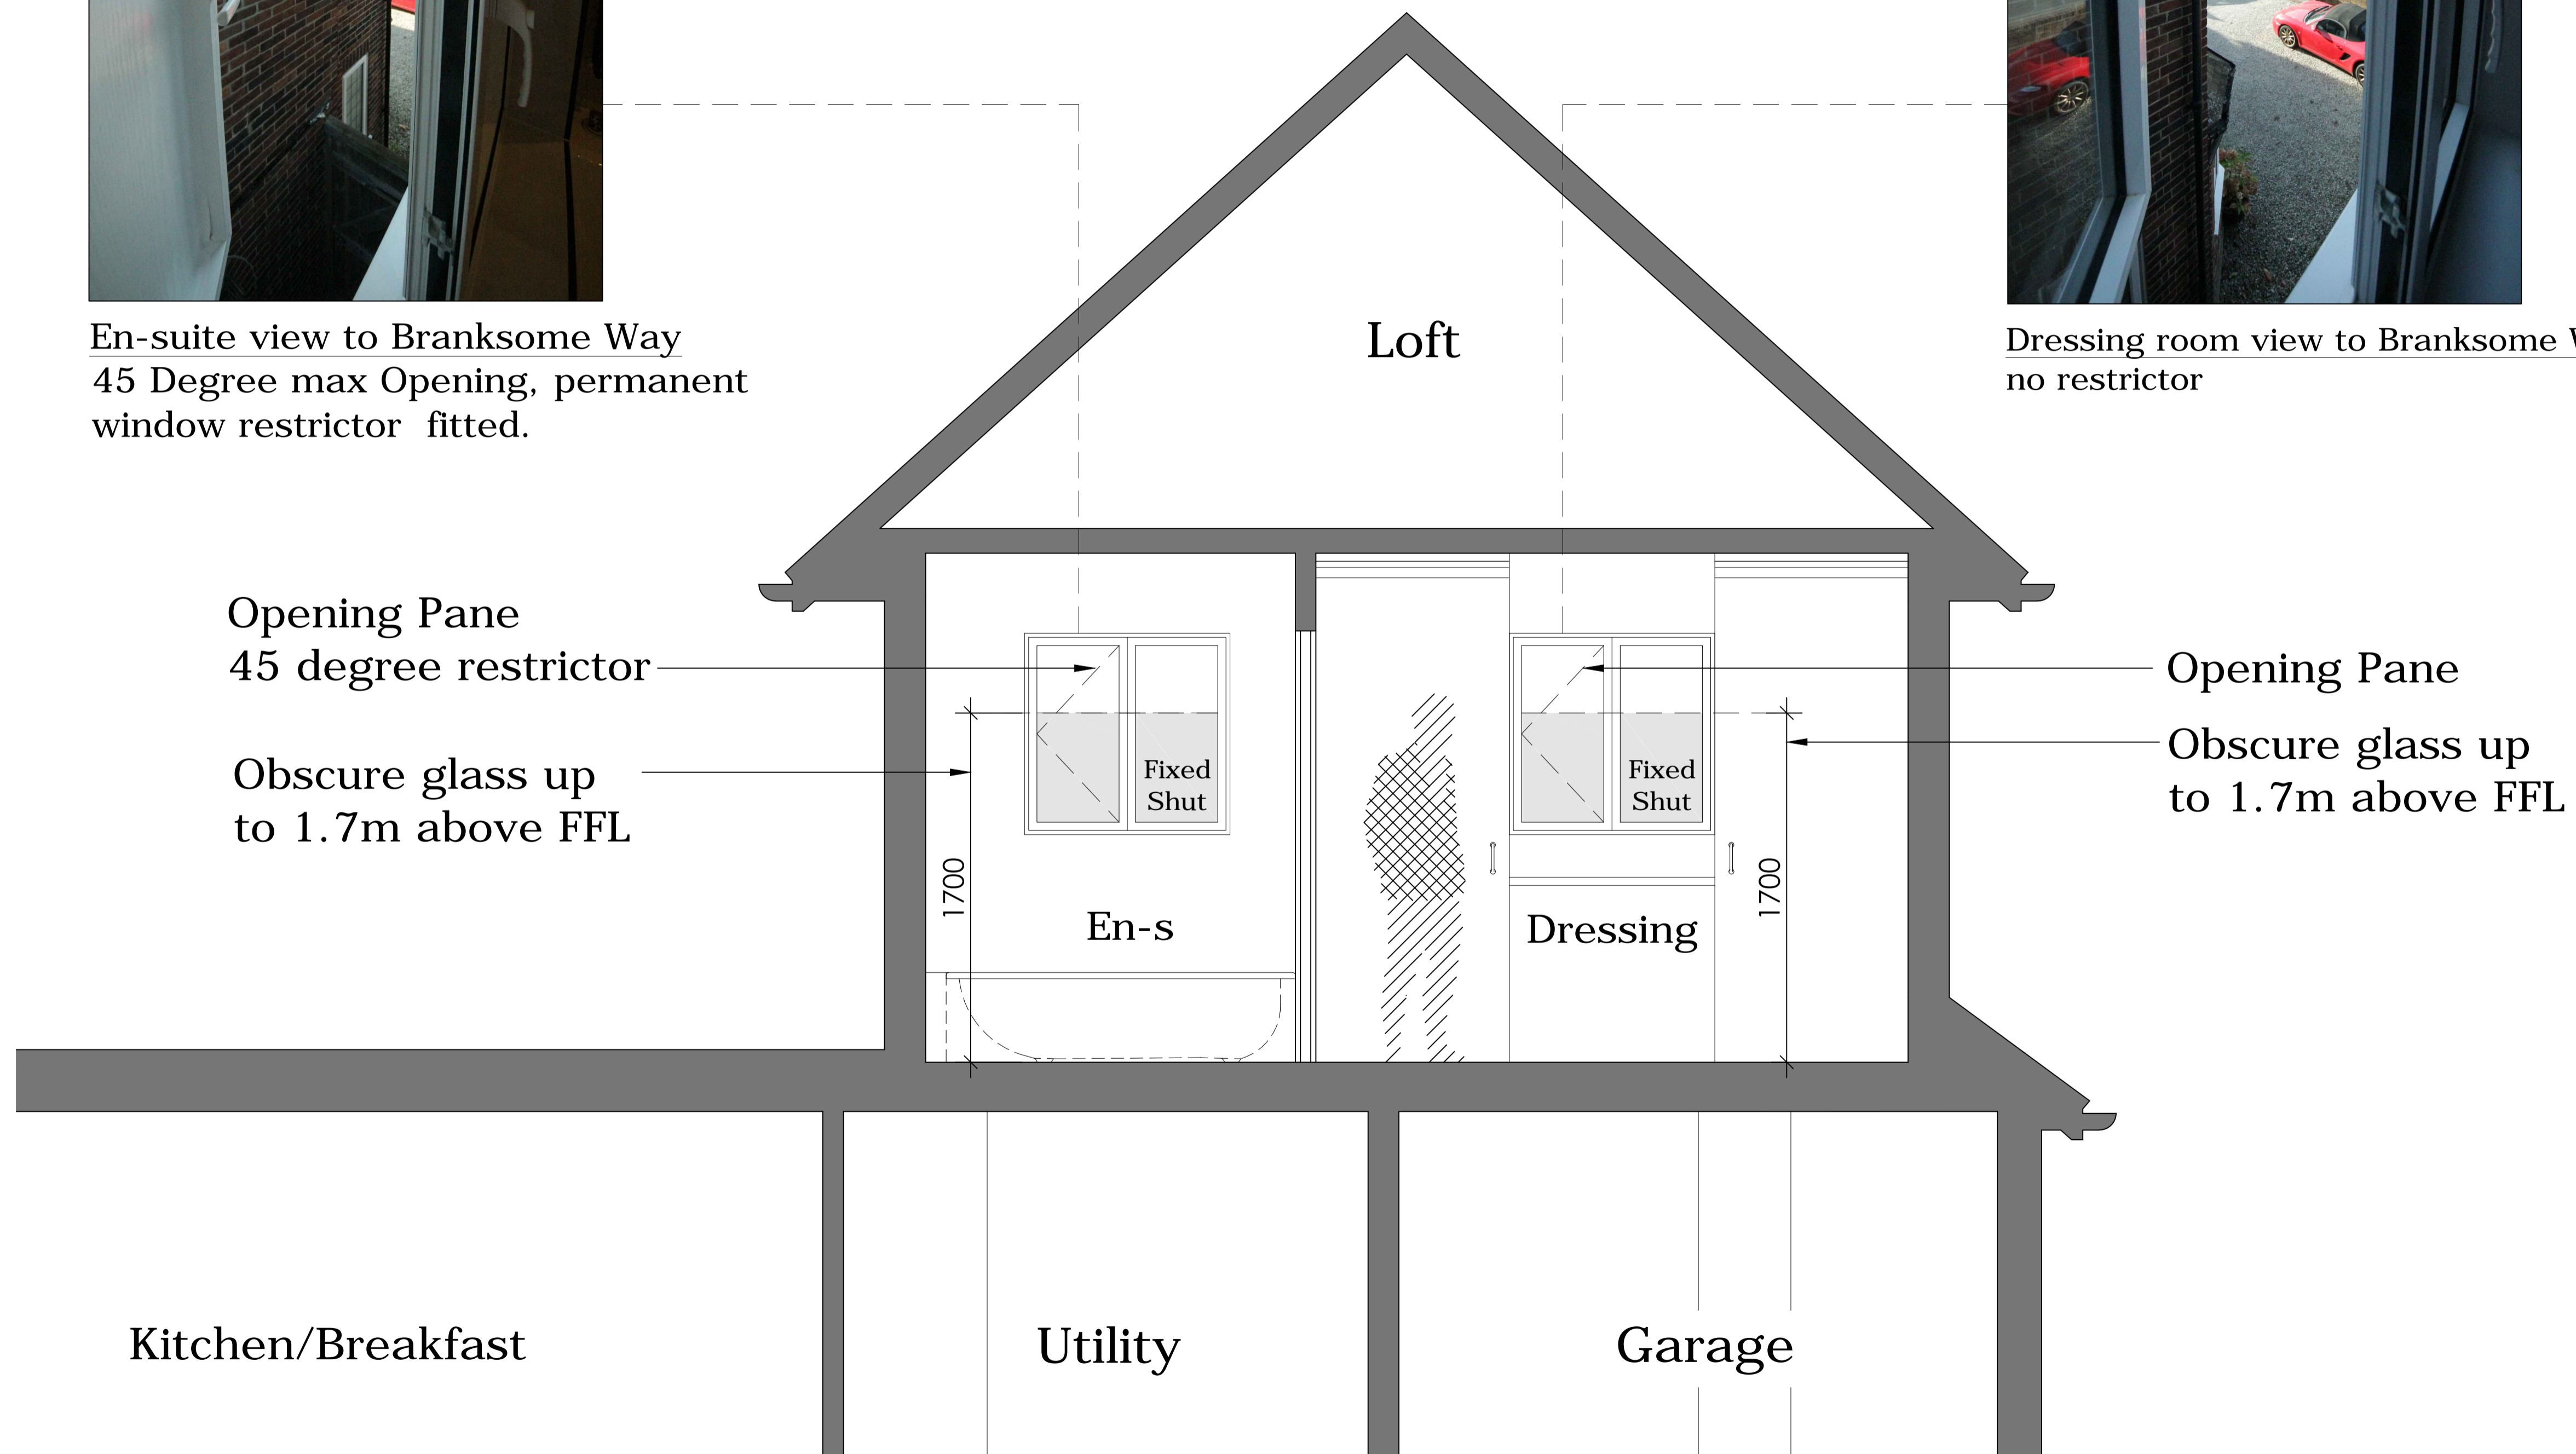

En-suite view to Branksome Way
45 Degree max Opening, permanent window restrictor fitted.

Dressing room view to Branksome Way
no restrictor

Section A-A (1:20)

14 Branksome Way
New Malden
KT3 3AX

Proposed Opening Windows
For Variation of Planning
Condition

As Shown @ A1

Nov 23

Drawn: MDT

002