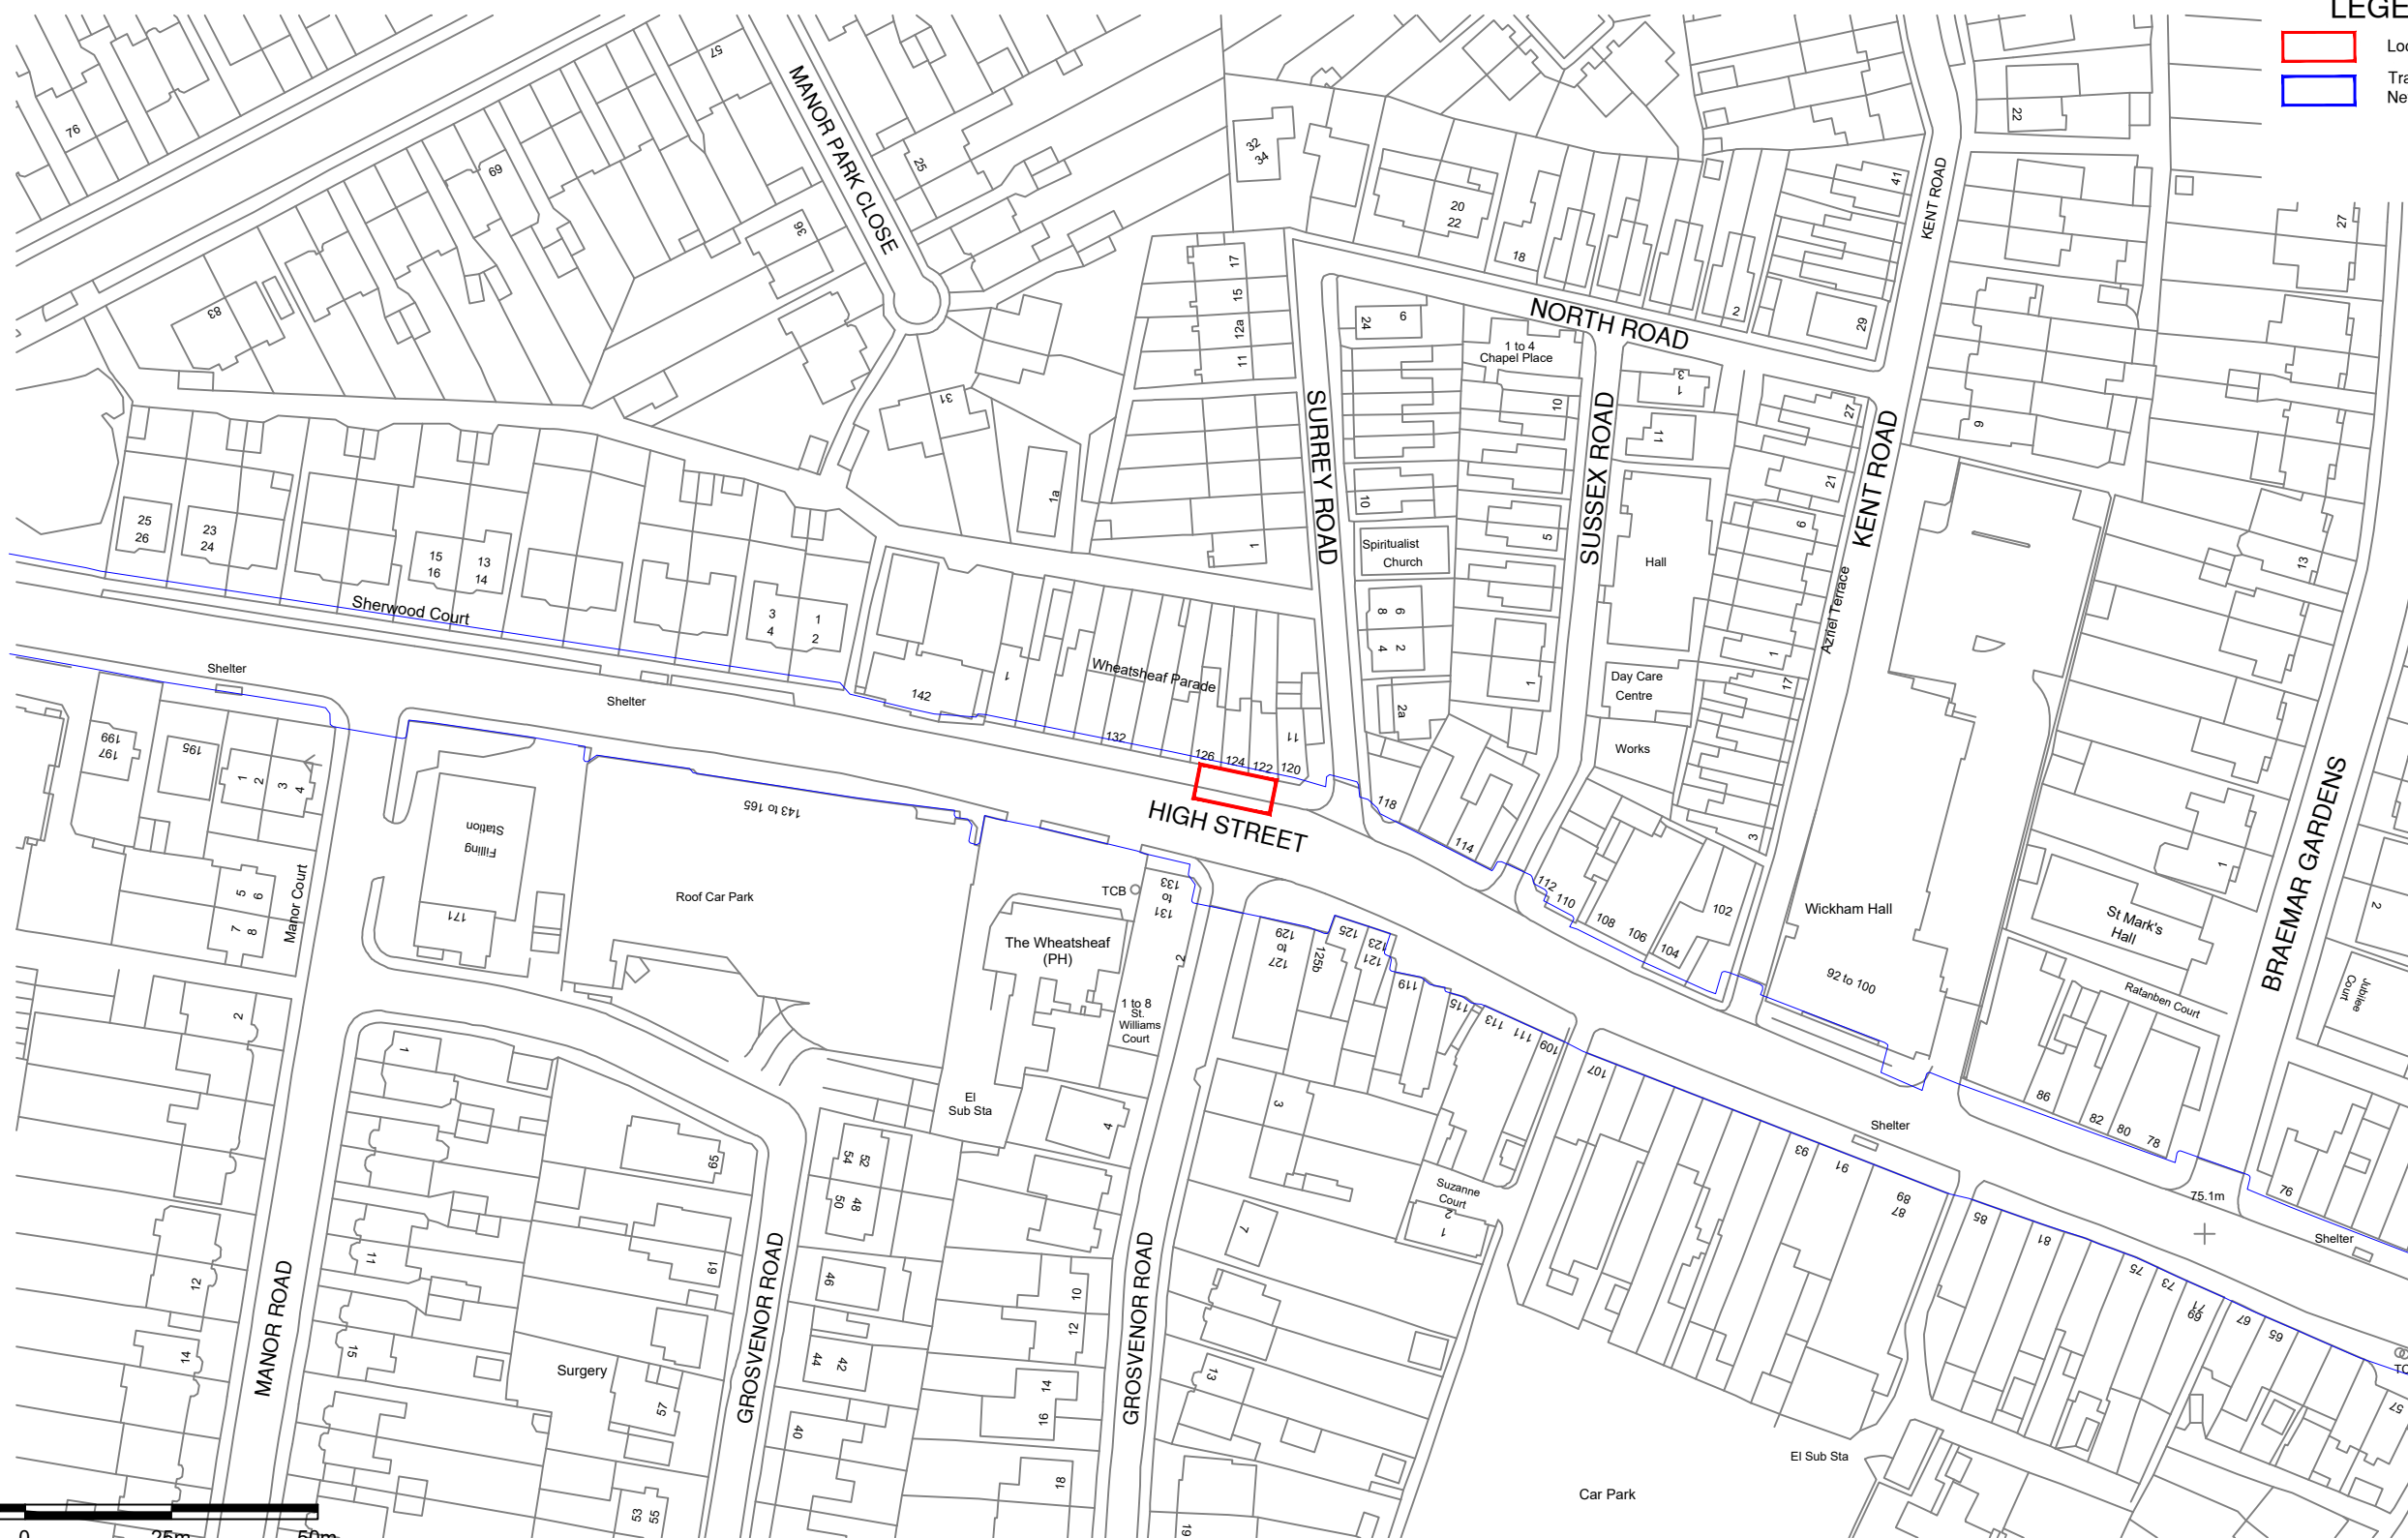

LEGEND

- Location of Site
- Transport For London Road Network

(Scale 1:1250)

REV	DATE	BY	DESCRIPTION	CHK	APD
B	09/11/23	JH	TFL boundary, scale bar & Legend added		
A	31/08/23	dds	Issued For Approval		

ZEST

Zest Eco Ltd, Bond House, The Bourse,
Boar Lane, Leeds, LS1 5EN
web-Zest.uk.com email-operations@zest.uk.com

CLIENT TRANSPORT FOR LONDON					
DESIGN ZEST					
SCALE 1:1250	DATE AUG'23	DRAWN dds8267	CHECKED	APPROVED	SHT A3
DRAWING No. TFL-0000-01 BROM 14					

PROJECT TFL ON STREET RAPID – TRANCHE 1
TITLE SITE LOCATION PLAN