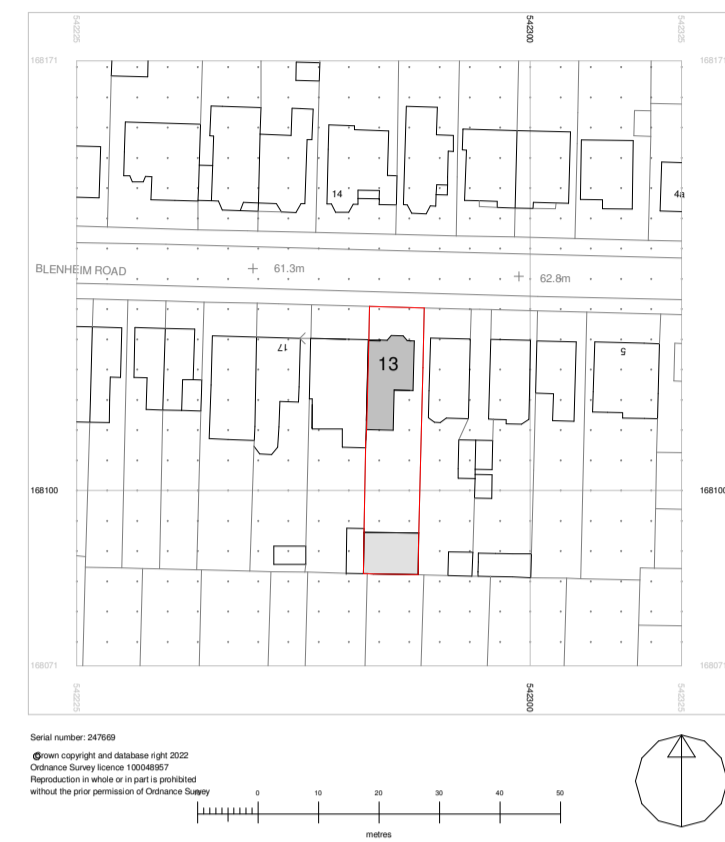

Ordnance Survey
Ukmapcentre.com

Existing Location Plan
1 : 1250

Ordnance Survey
Ukmapcentre.com

Proposed Location Plan
1 : 1250

Existing Site Plan
1 : 200

Proposed Site Plan
1 : 200