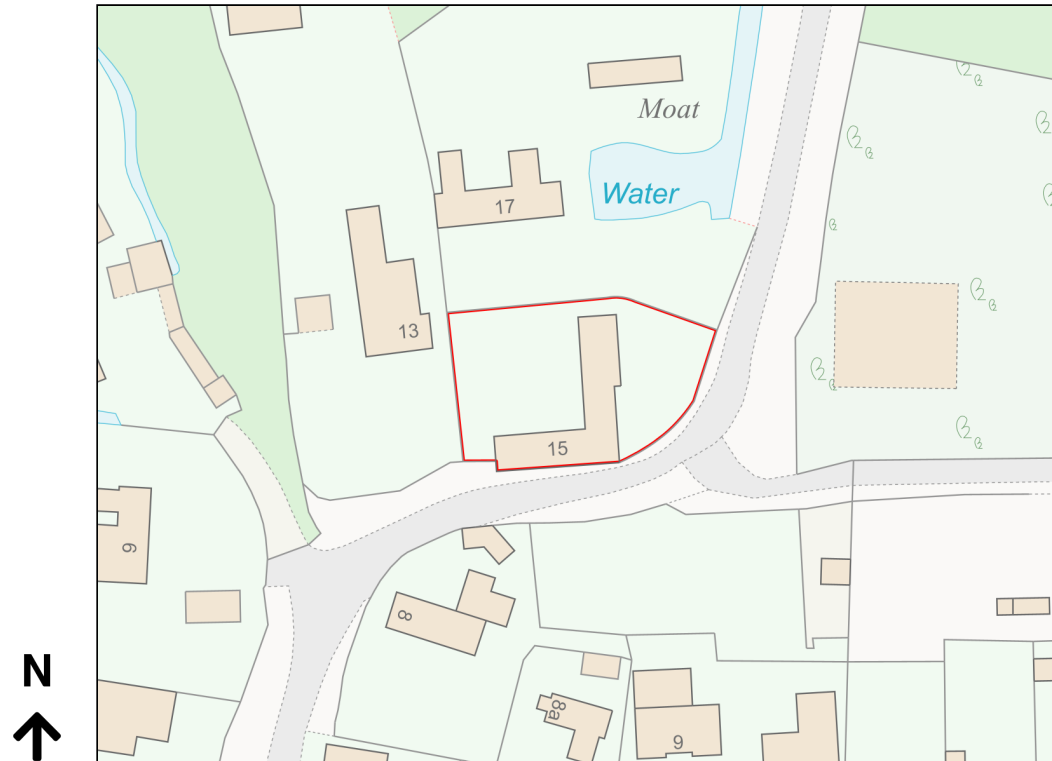

# Location Plan

Site Address: The Old Byre, 15, Redgates Lane, Swards End, CB10 2LW

Date Produced: 21-Nov-2023

Scale: 1:1250 @A4

Planning Portal Reference: PP-12274954v1