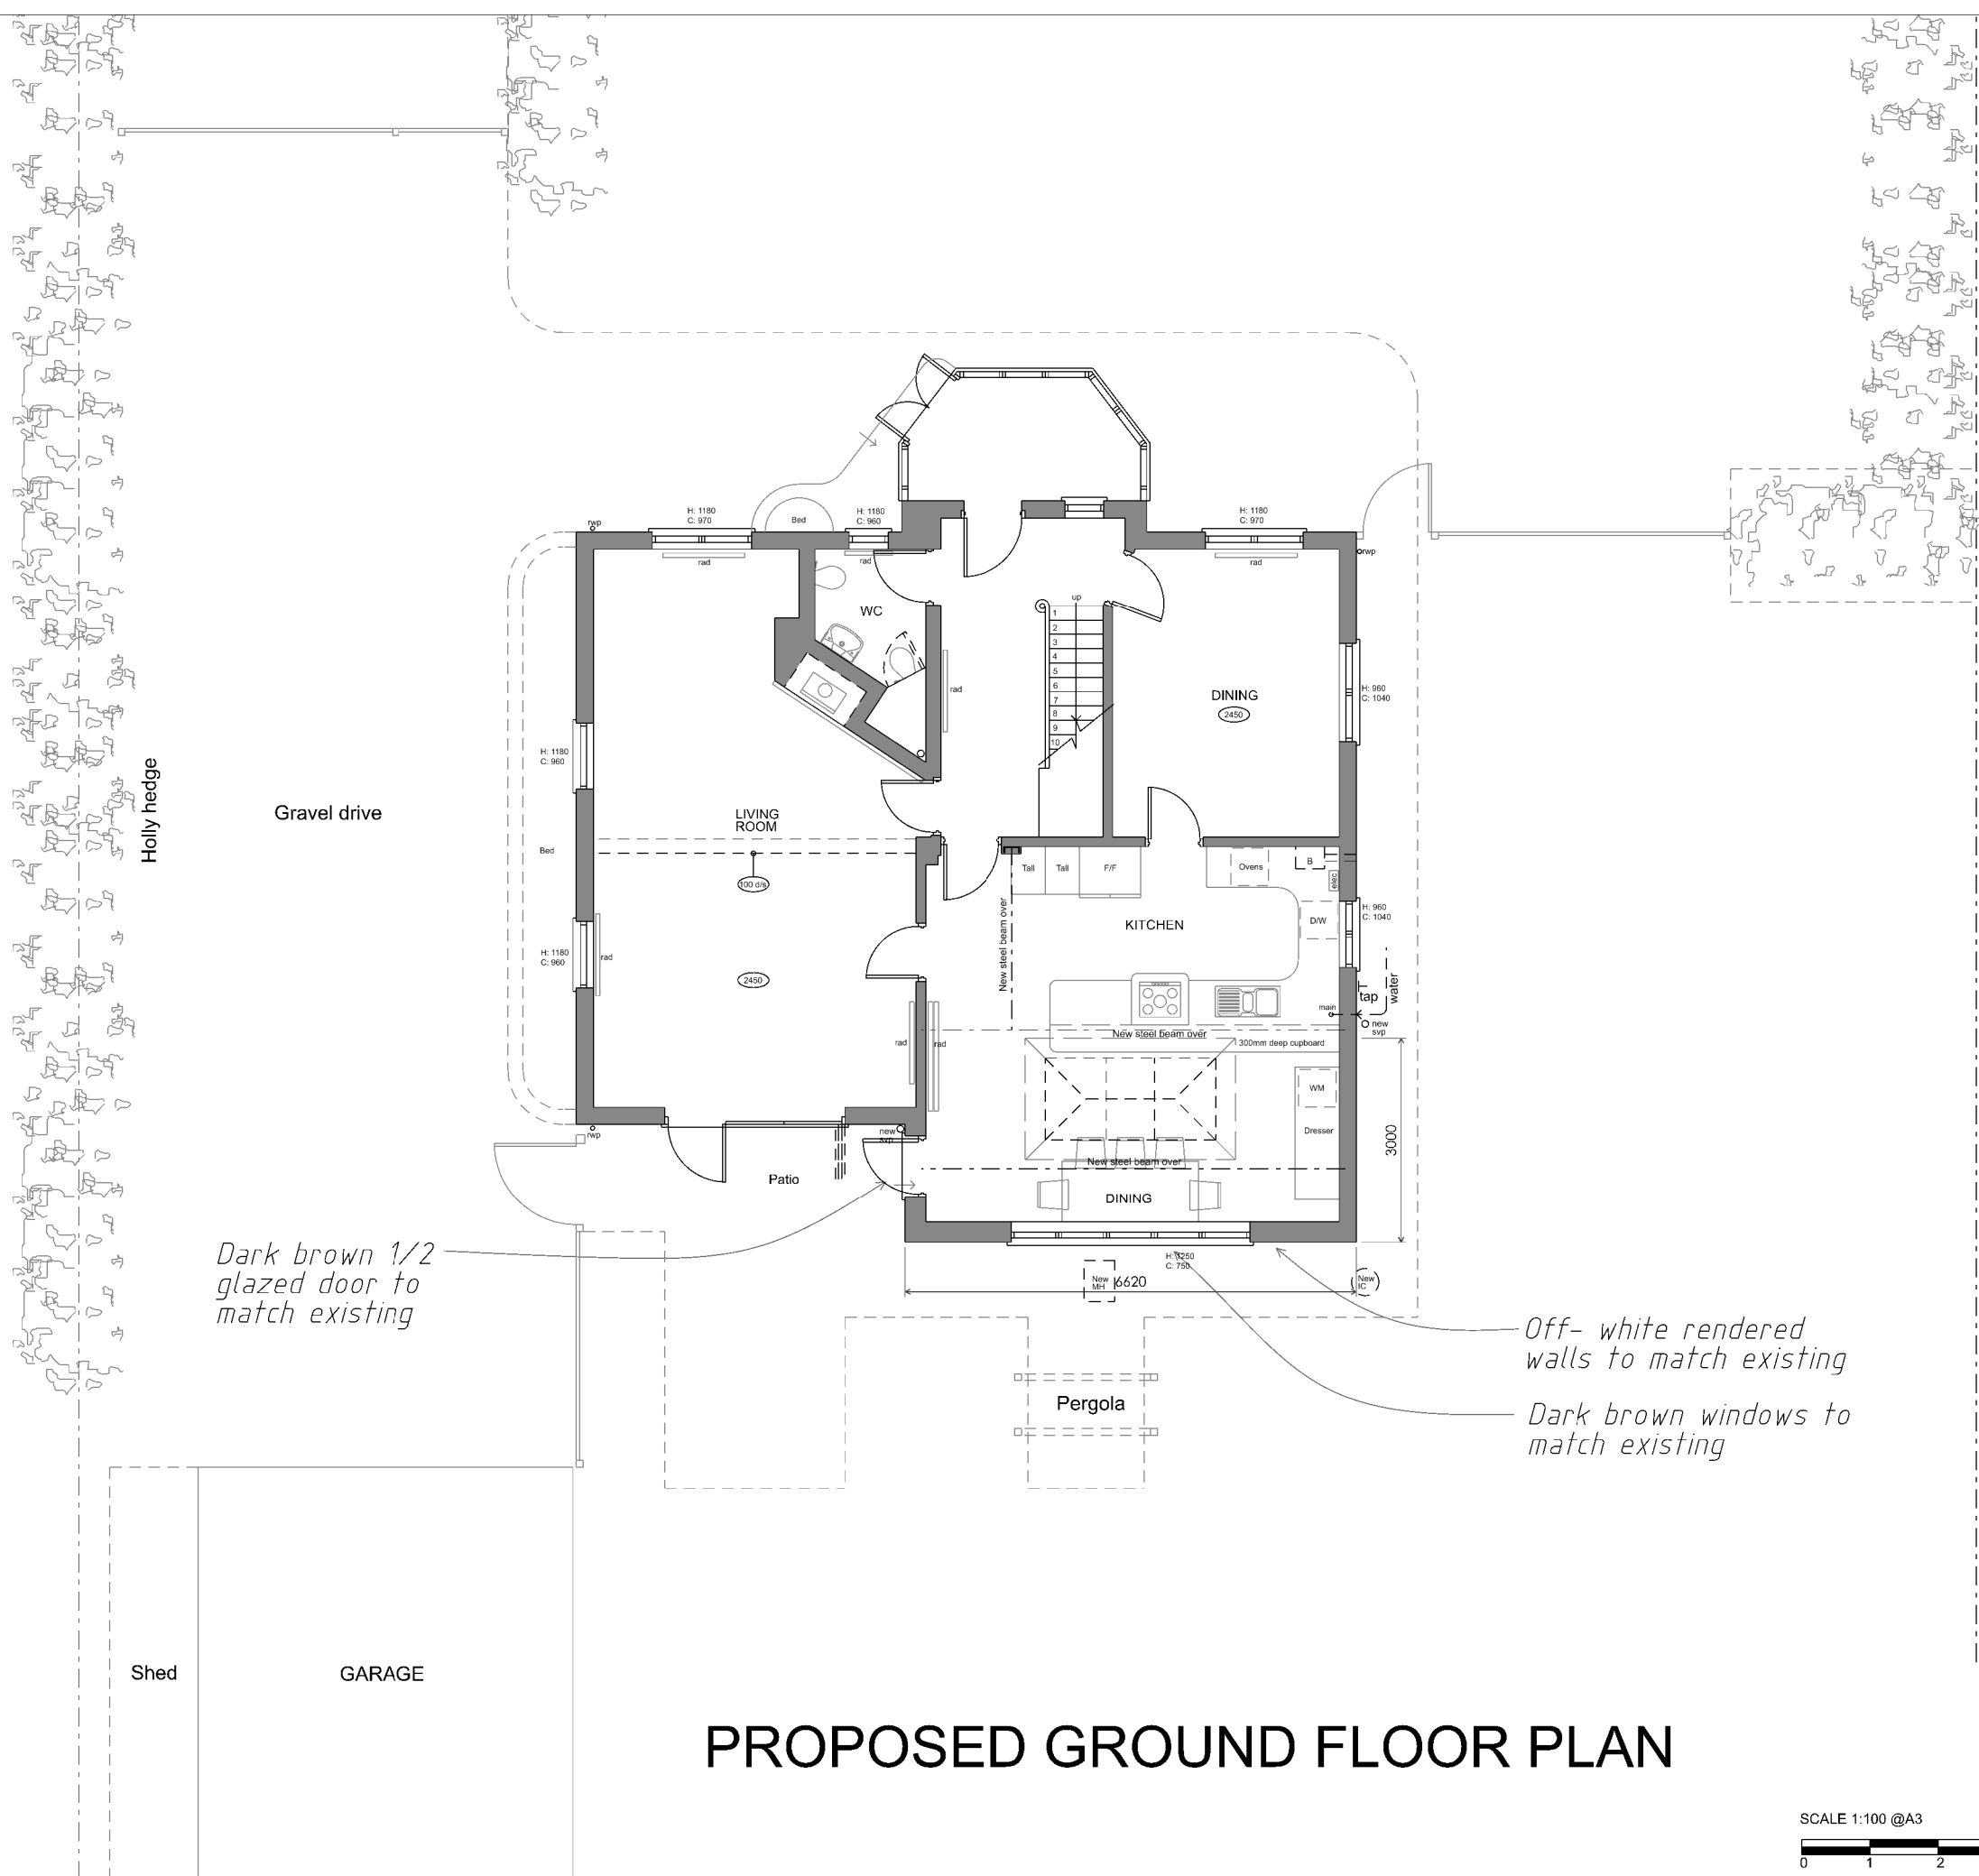

Viewfield Cottage

Dark brown 1/2 glazed door to match existing

Off- white rendered walls to match existing

Dark brown windows to match existing

PROPOSED GROUND FLOOR PLAN

Viewfield Cottage Longcroft Lane, Bovington Hemel Hempstead Hertfordshire, HP3 0JL FOR Mr & Mrs Atkinson			
PROPOSED GROUND FLOOR PLAN			
1:100@A3	NOV '23	DATE	PROJECT
AEB	05	-	-
BLACKWOOD - ARCHITECTS 3 Carrera House Merlin Centre Gatehouse Close Aylesbury HP19 8DP Tel: 01296 399959			