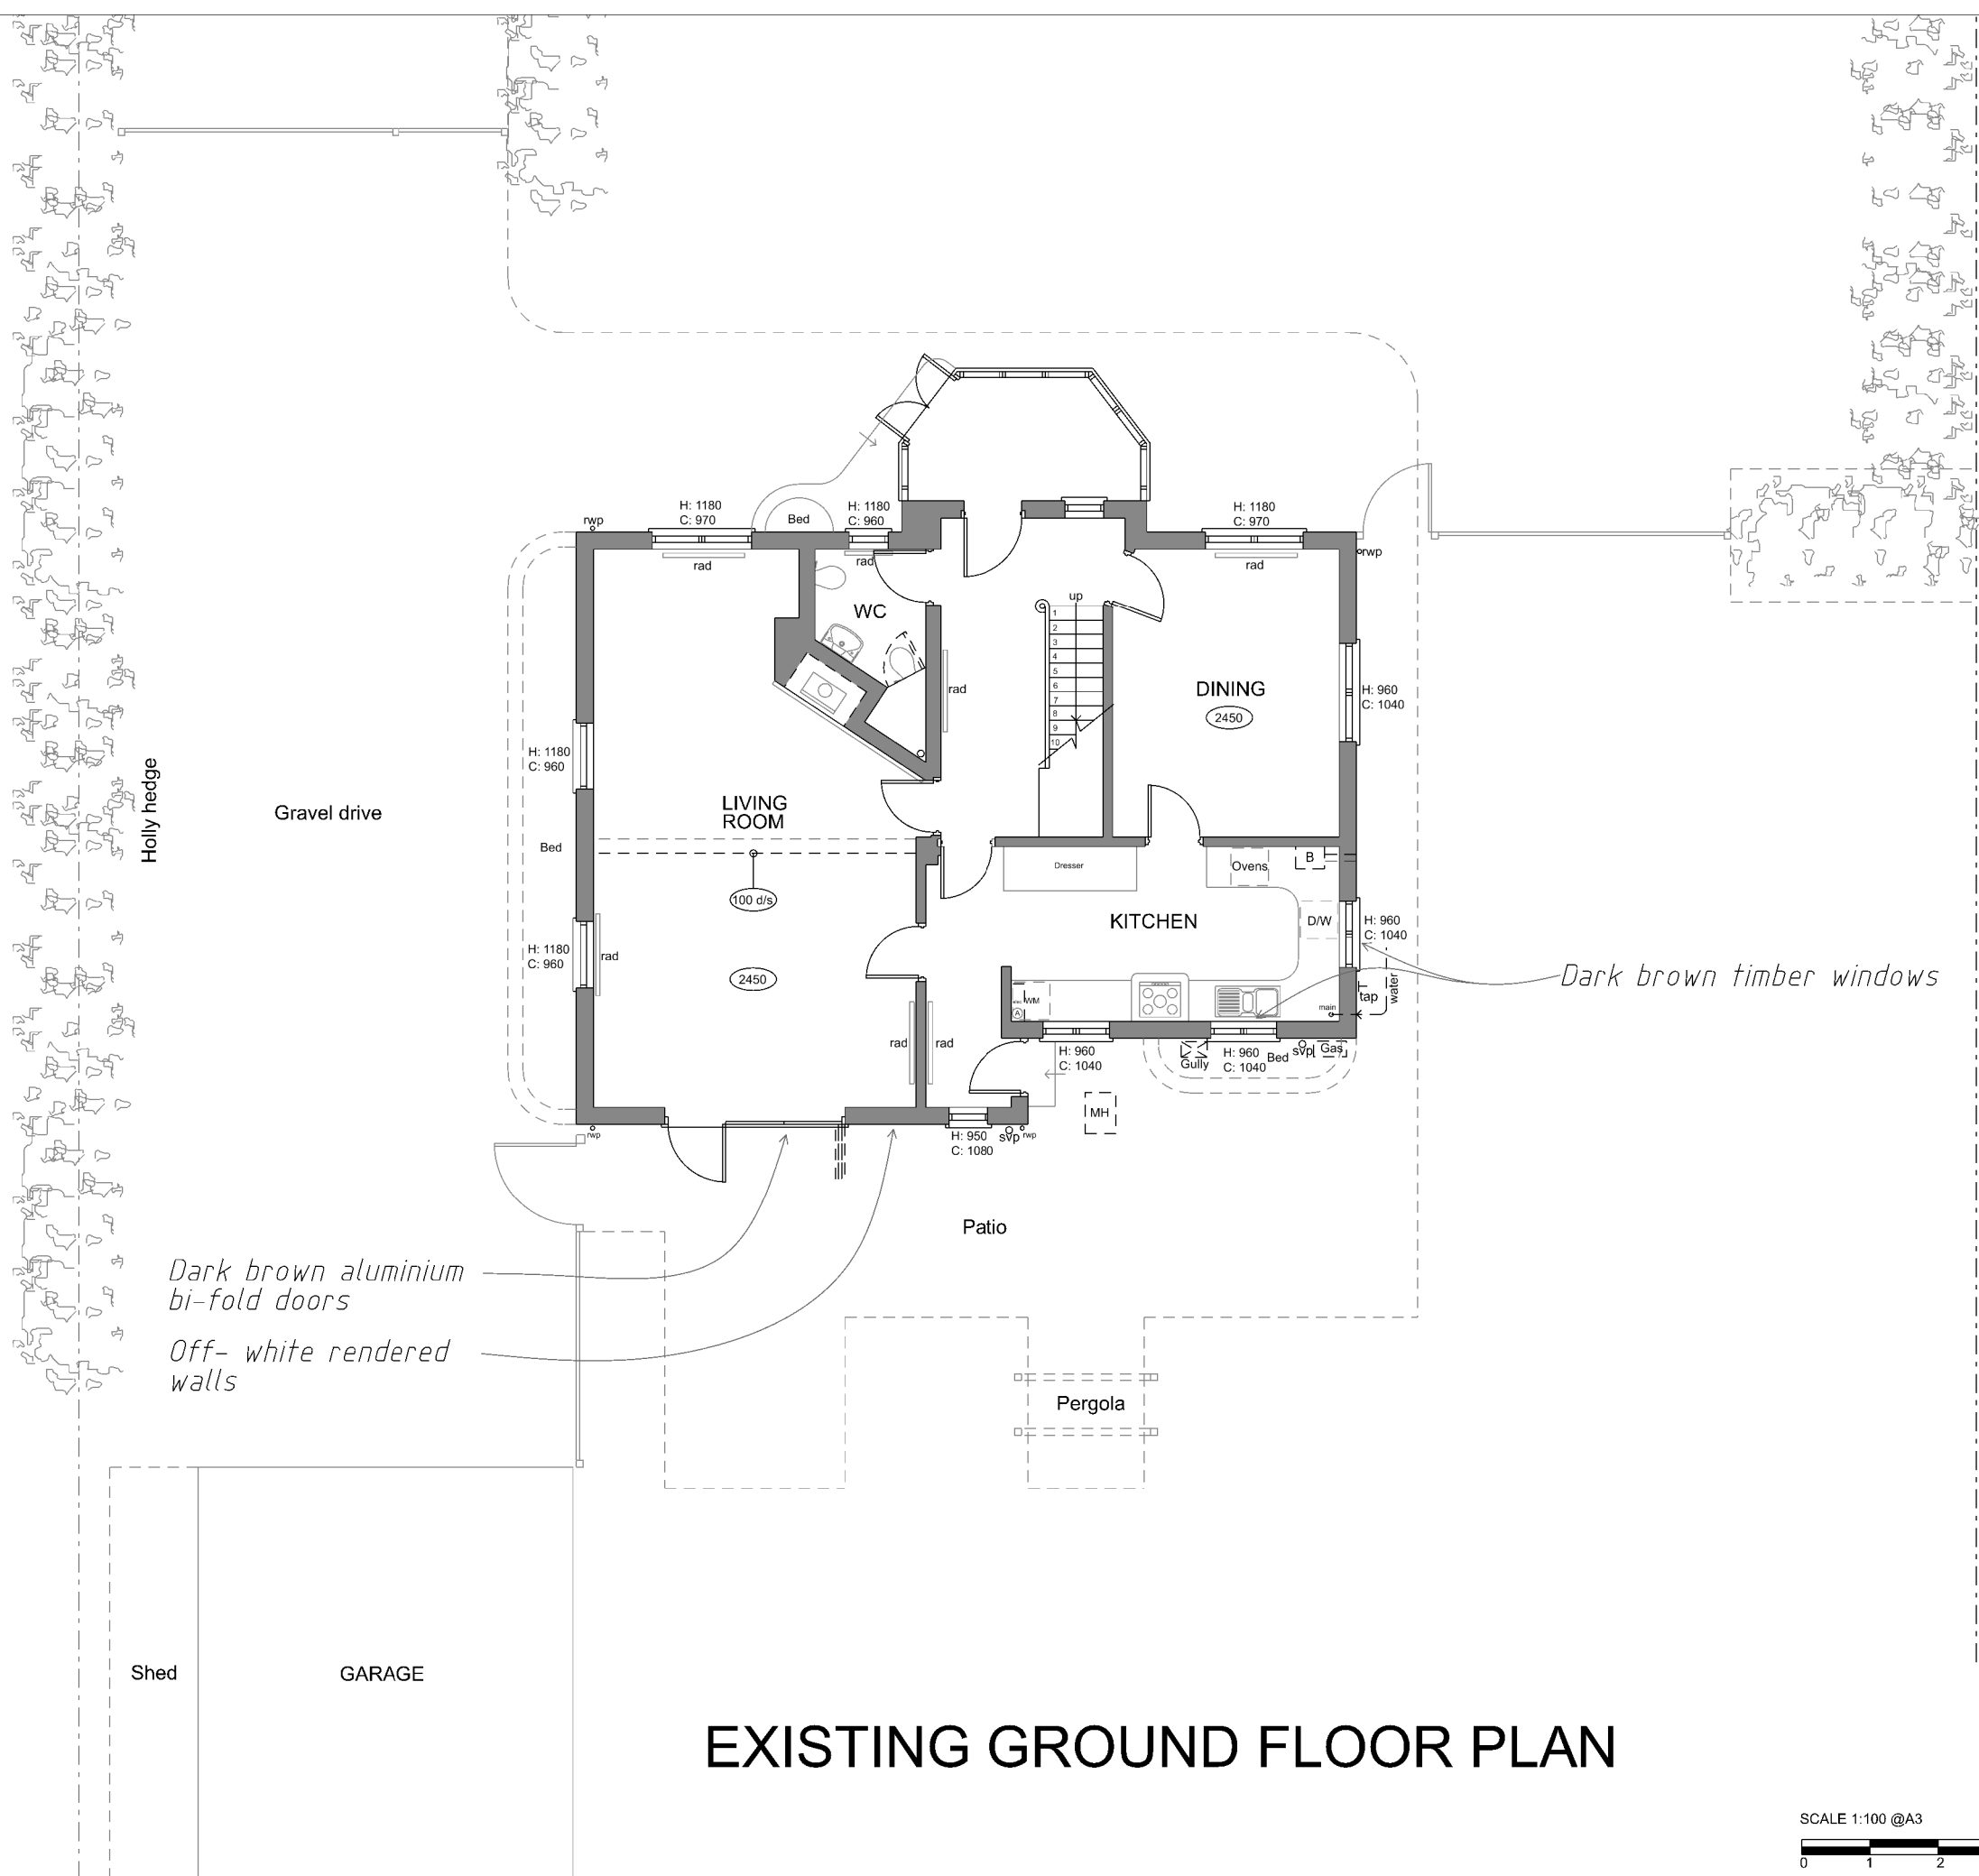

Viewfield Cottage

EXISTING GROUND FLOOR PLAN

SCALE 1:100 @A3

Viewfield Cottage Longcroft Lane, Bovington Hemel Hempstead Hertfordshire, HP3 0JL FOR Mr & Mrs Atkinson			
EXISTING GROUND FLOOR PLAN			
1:100@A3	NOV '23	DATE	PROJECT
AEB	02	-	-
BLACKWOOD - ARCHITECTS 3 Carrera House Merlin Centre Gatehouse Close Aylesbury HP19 8DP Tel: 01296 399959			